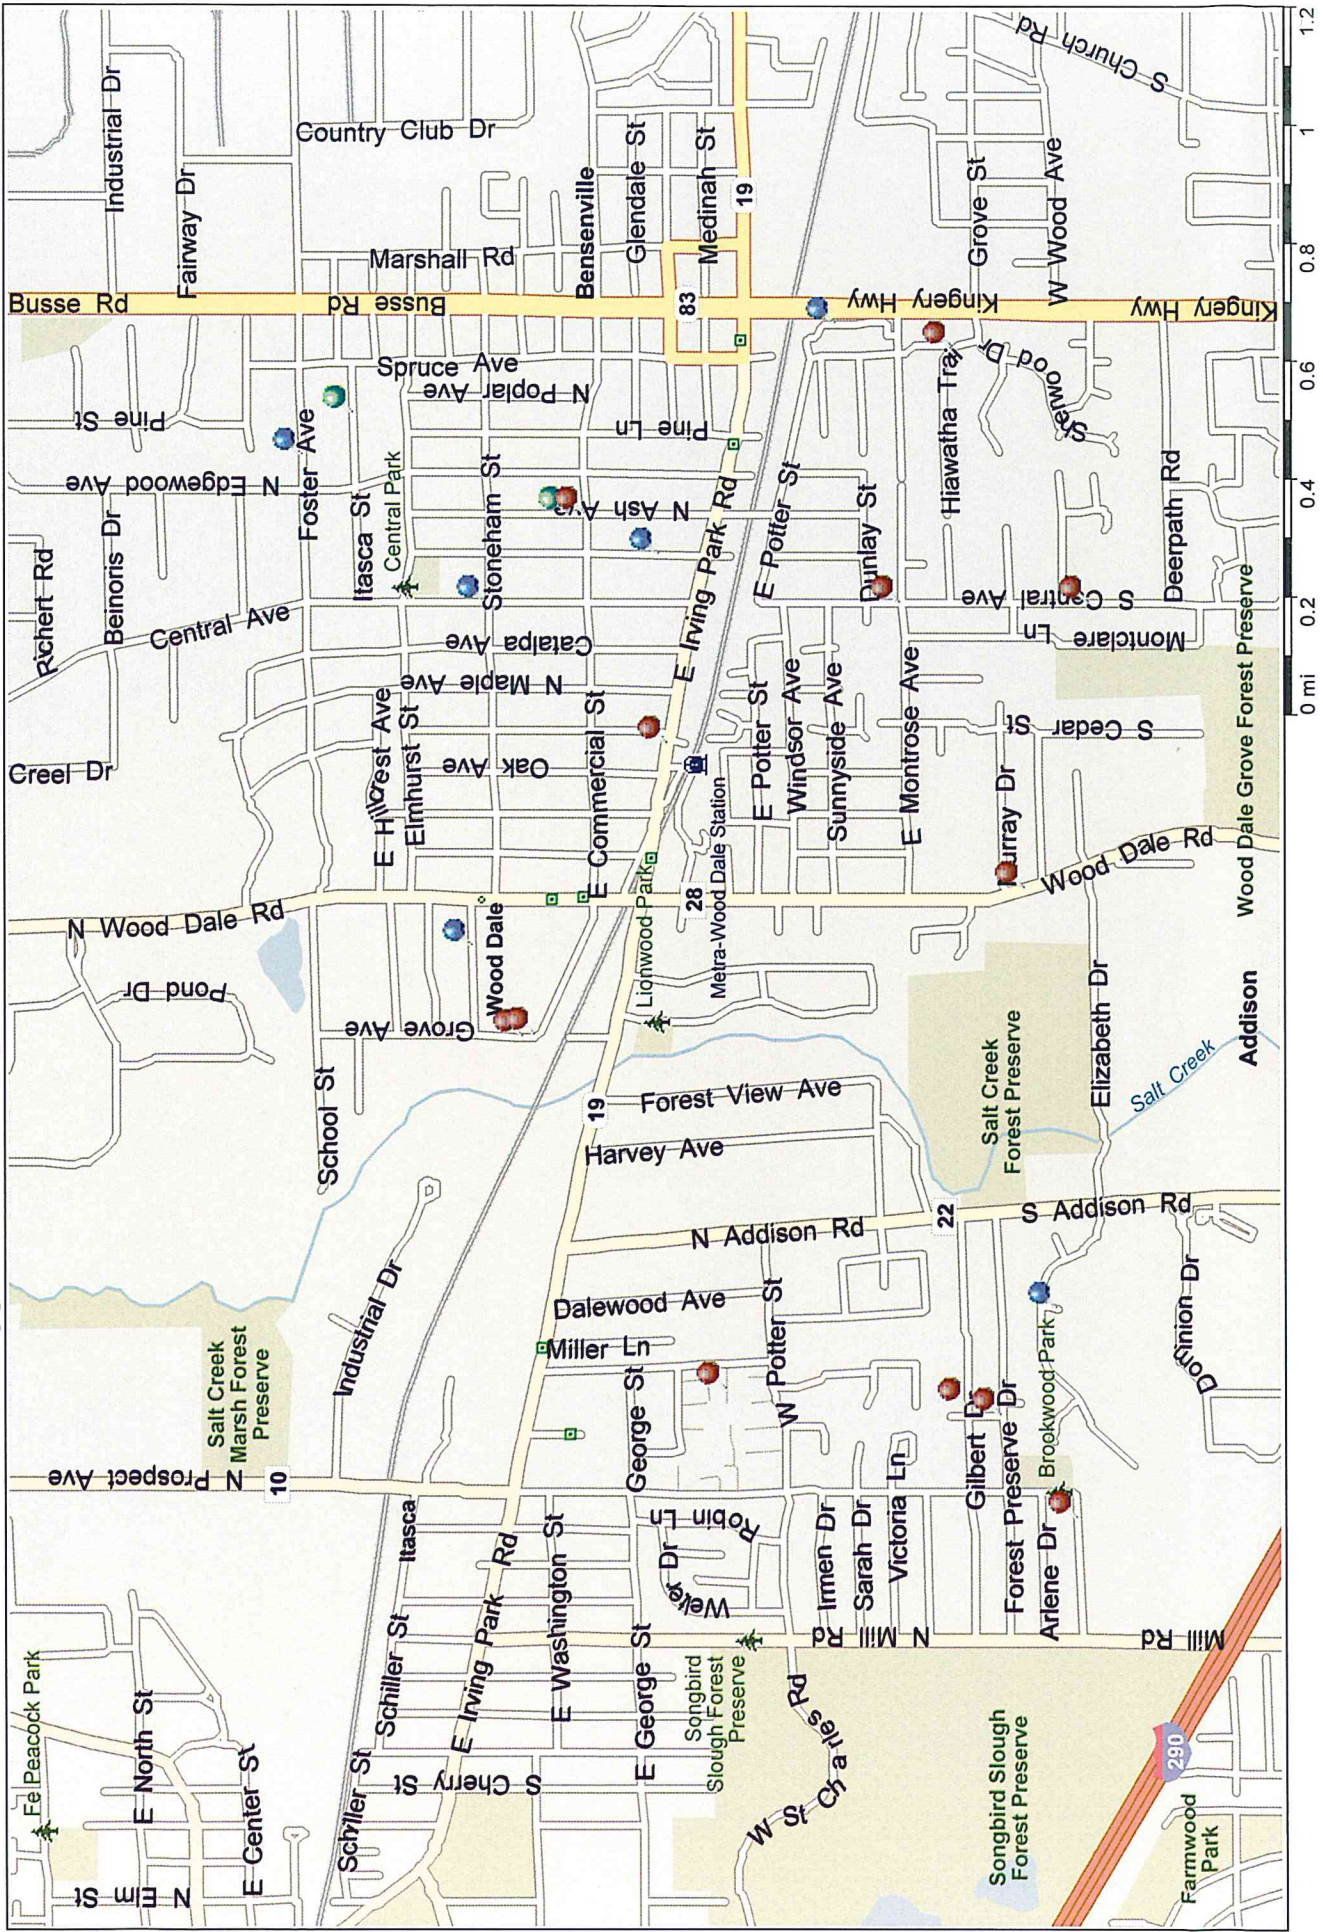

Aggravated Battery Assault May - August 2014

FIRST SHIFT 11pm - 7am

SECOND SHIFT 7am - 3pm

THIRD SHIFT 3pm - 11pm