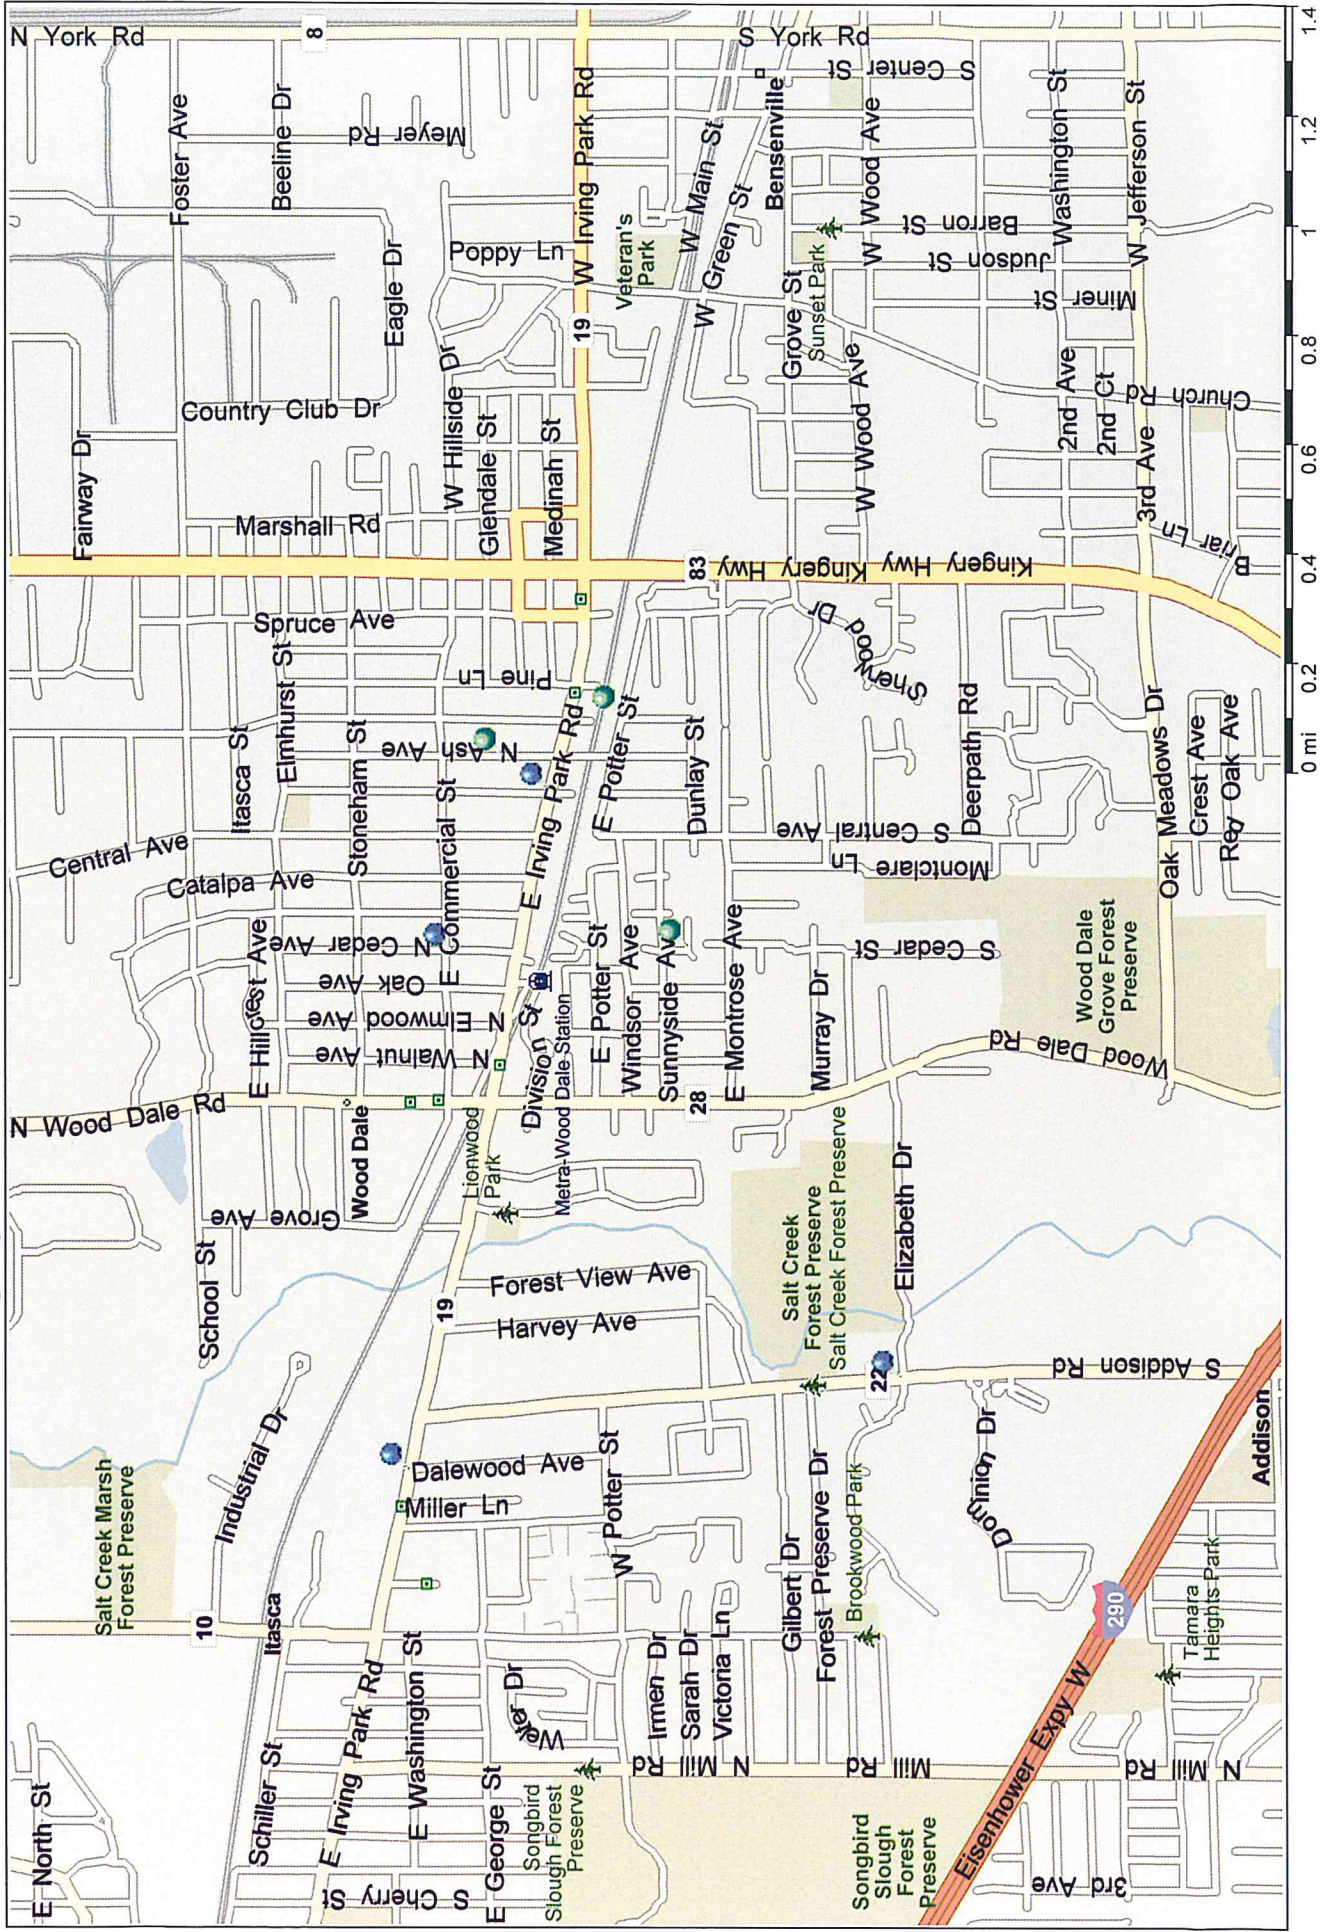

Burglary from Motor Vehicle May - August 2014

FIRST SHIFT 11pm - 7am   SECOND SHIFT 7am - 3pm   THIRD SHIFT 3pm - 11pm