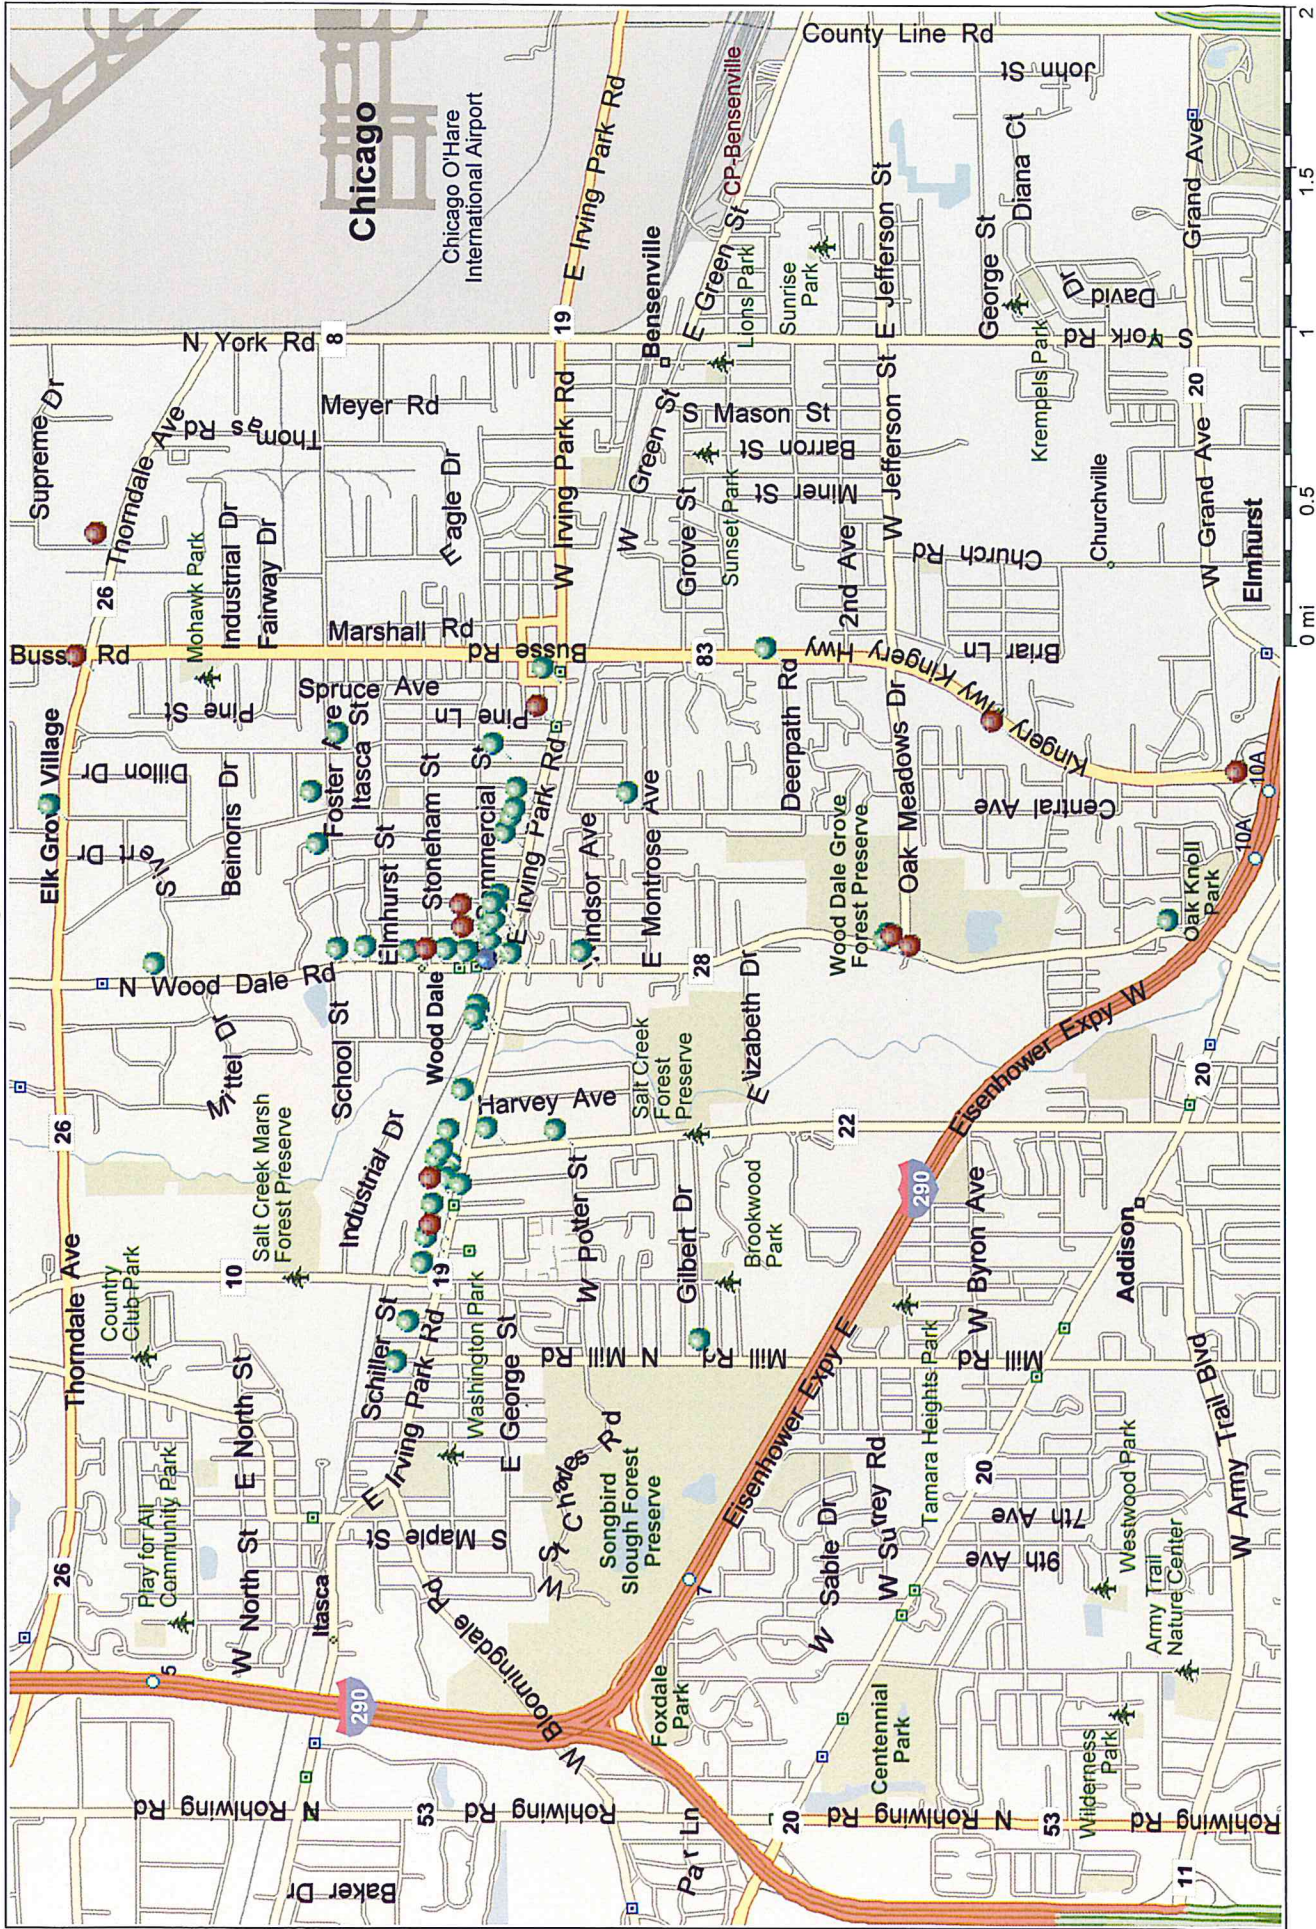

DUI - May - August 2014

FIRST SHIFT 11pm - 7am   SECOND SHIFT 7am - 3pm   THIRD SHIFT 3pm - 11pm