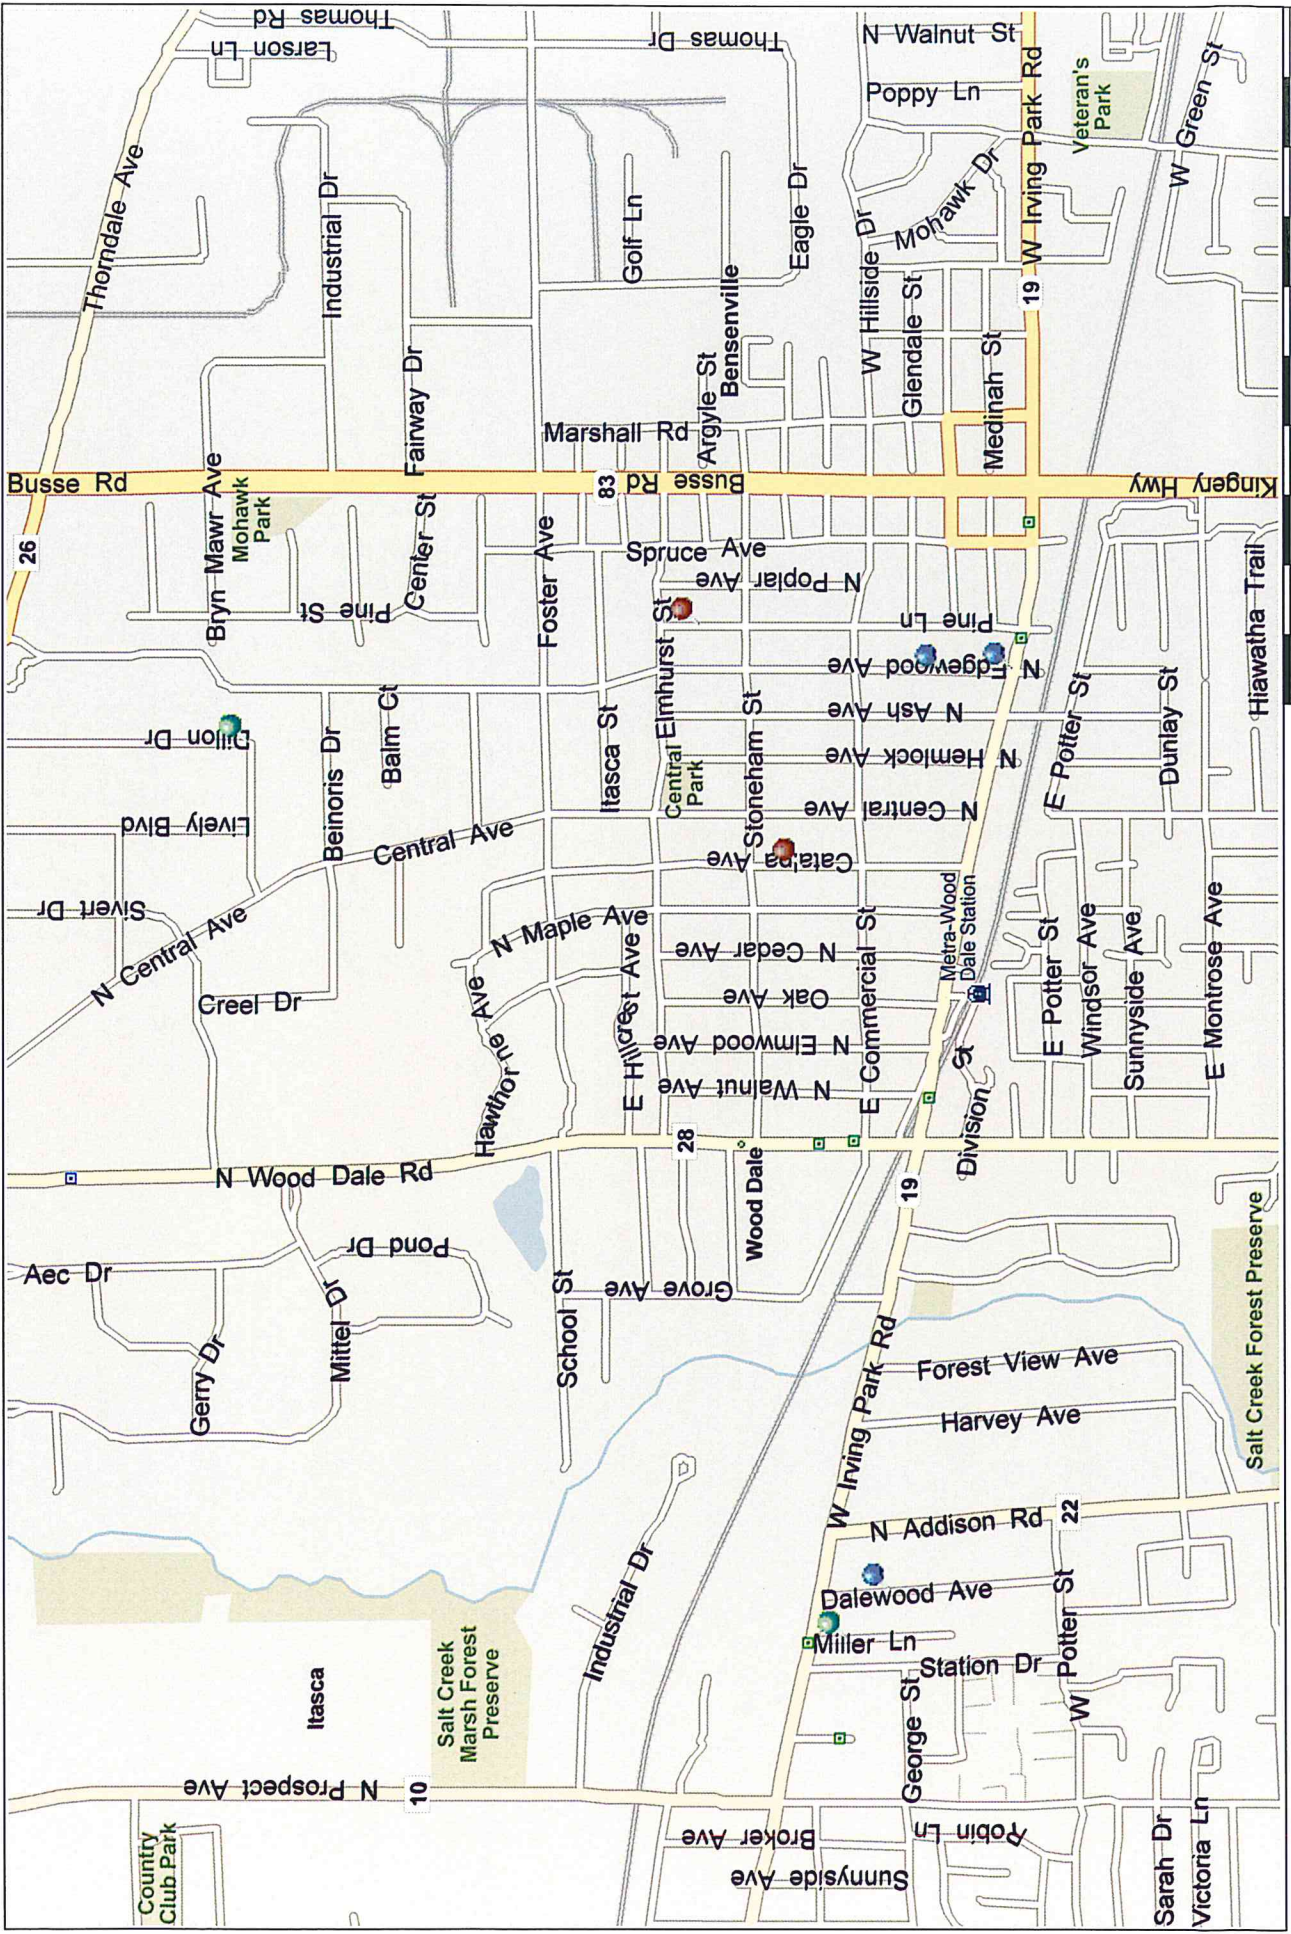

Burglary May - August 2014

FIRST SHIFT 11pm - 7am   SECOND SHIFT 7am - 3pm   THIRD SHIFT 3pm - 11pm