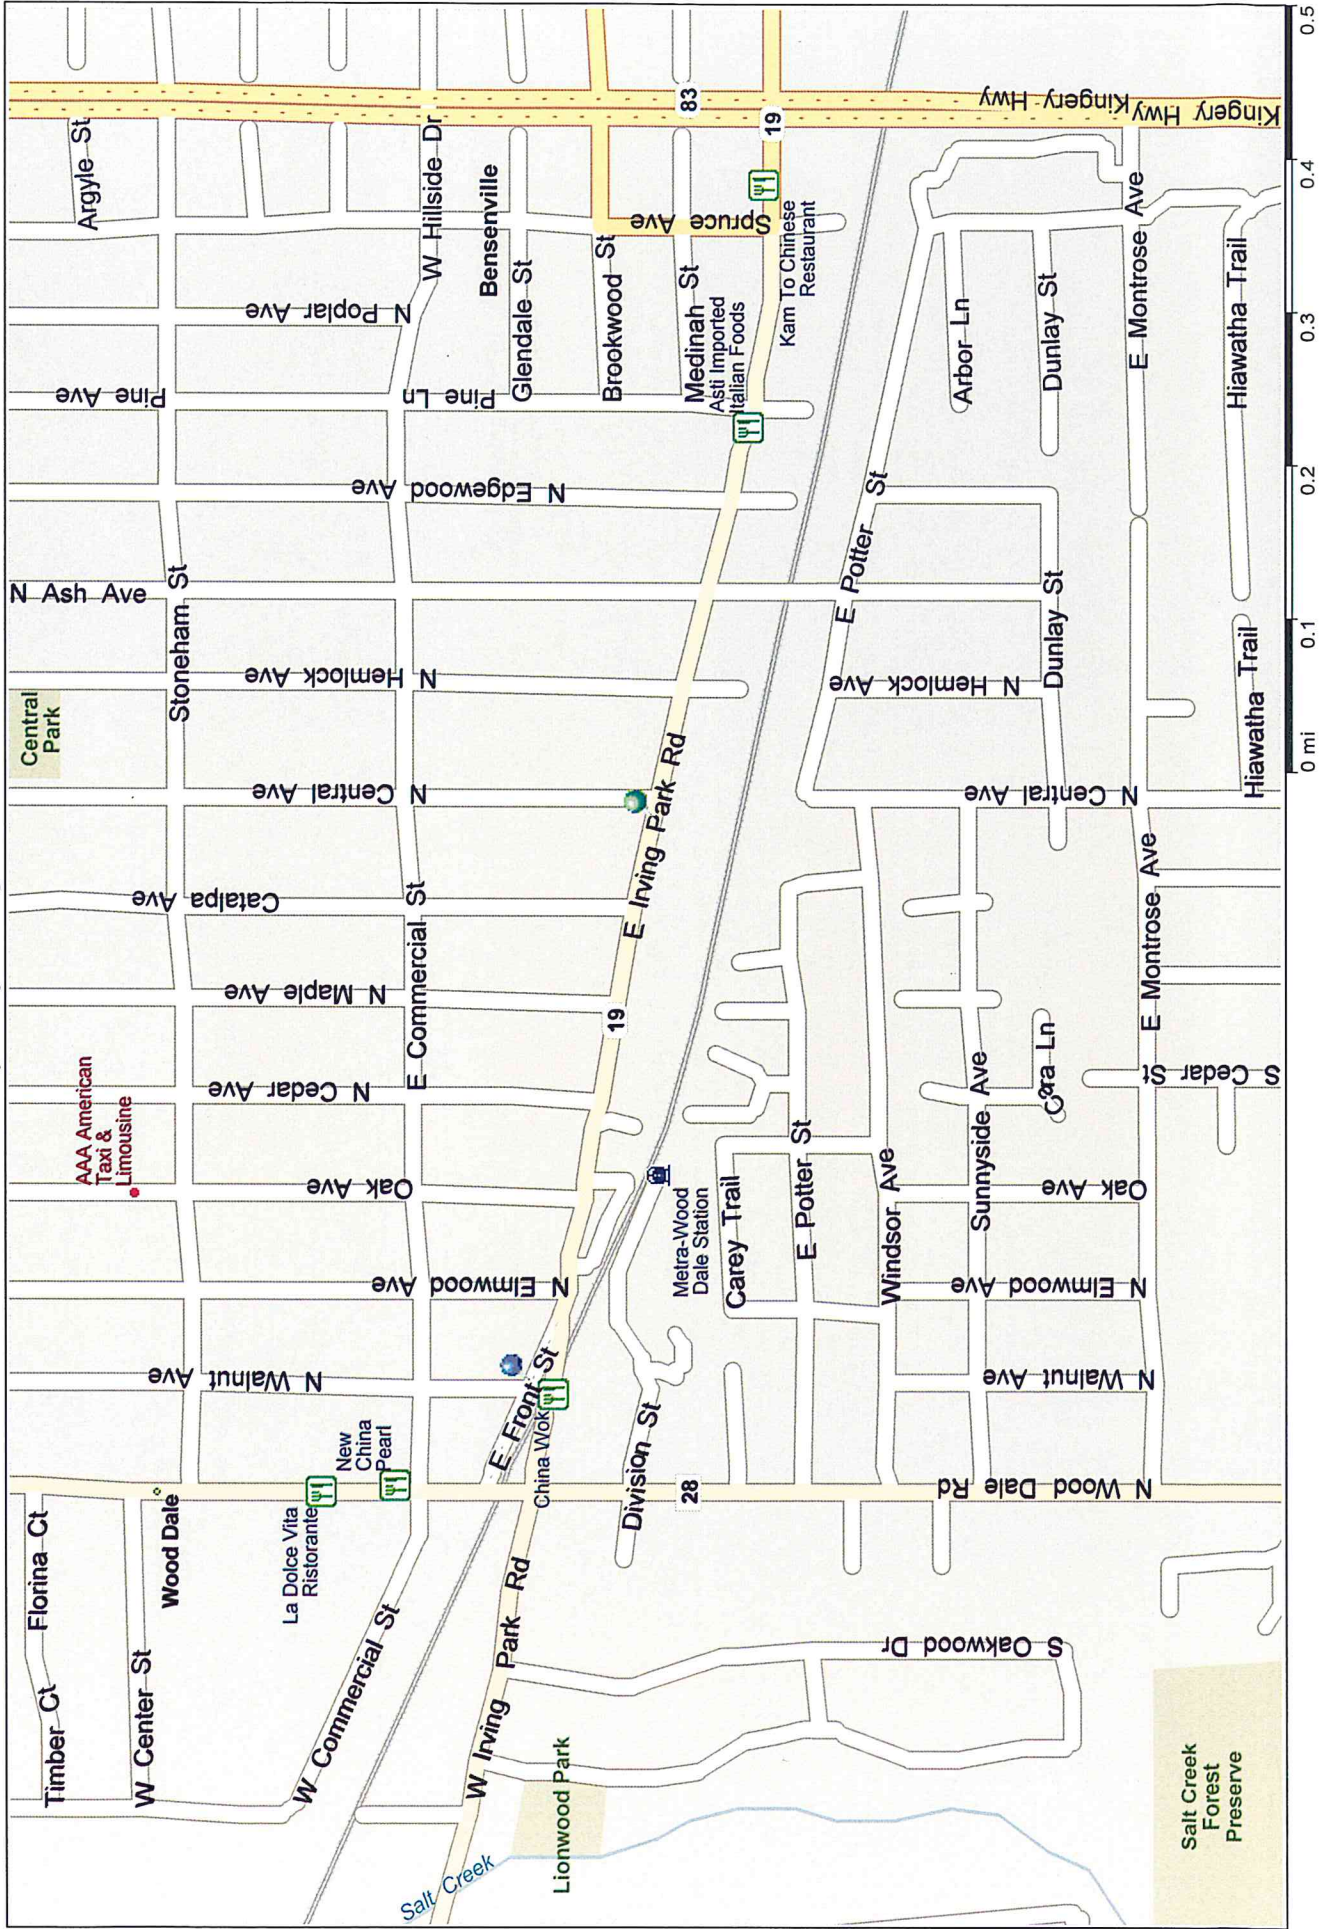

Robbery May - August 2014

FIRST SHIFT 11pm - 7am

SECOND SHIFT 7am - 3pm

THIRD SHIFT 3pm - 11pm