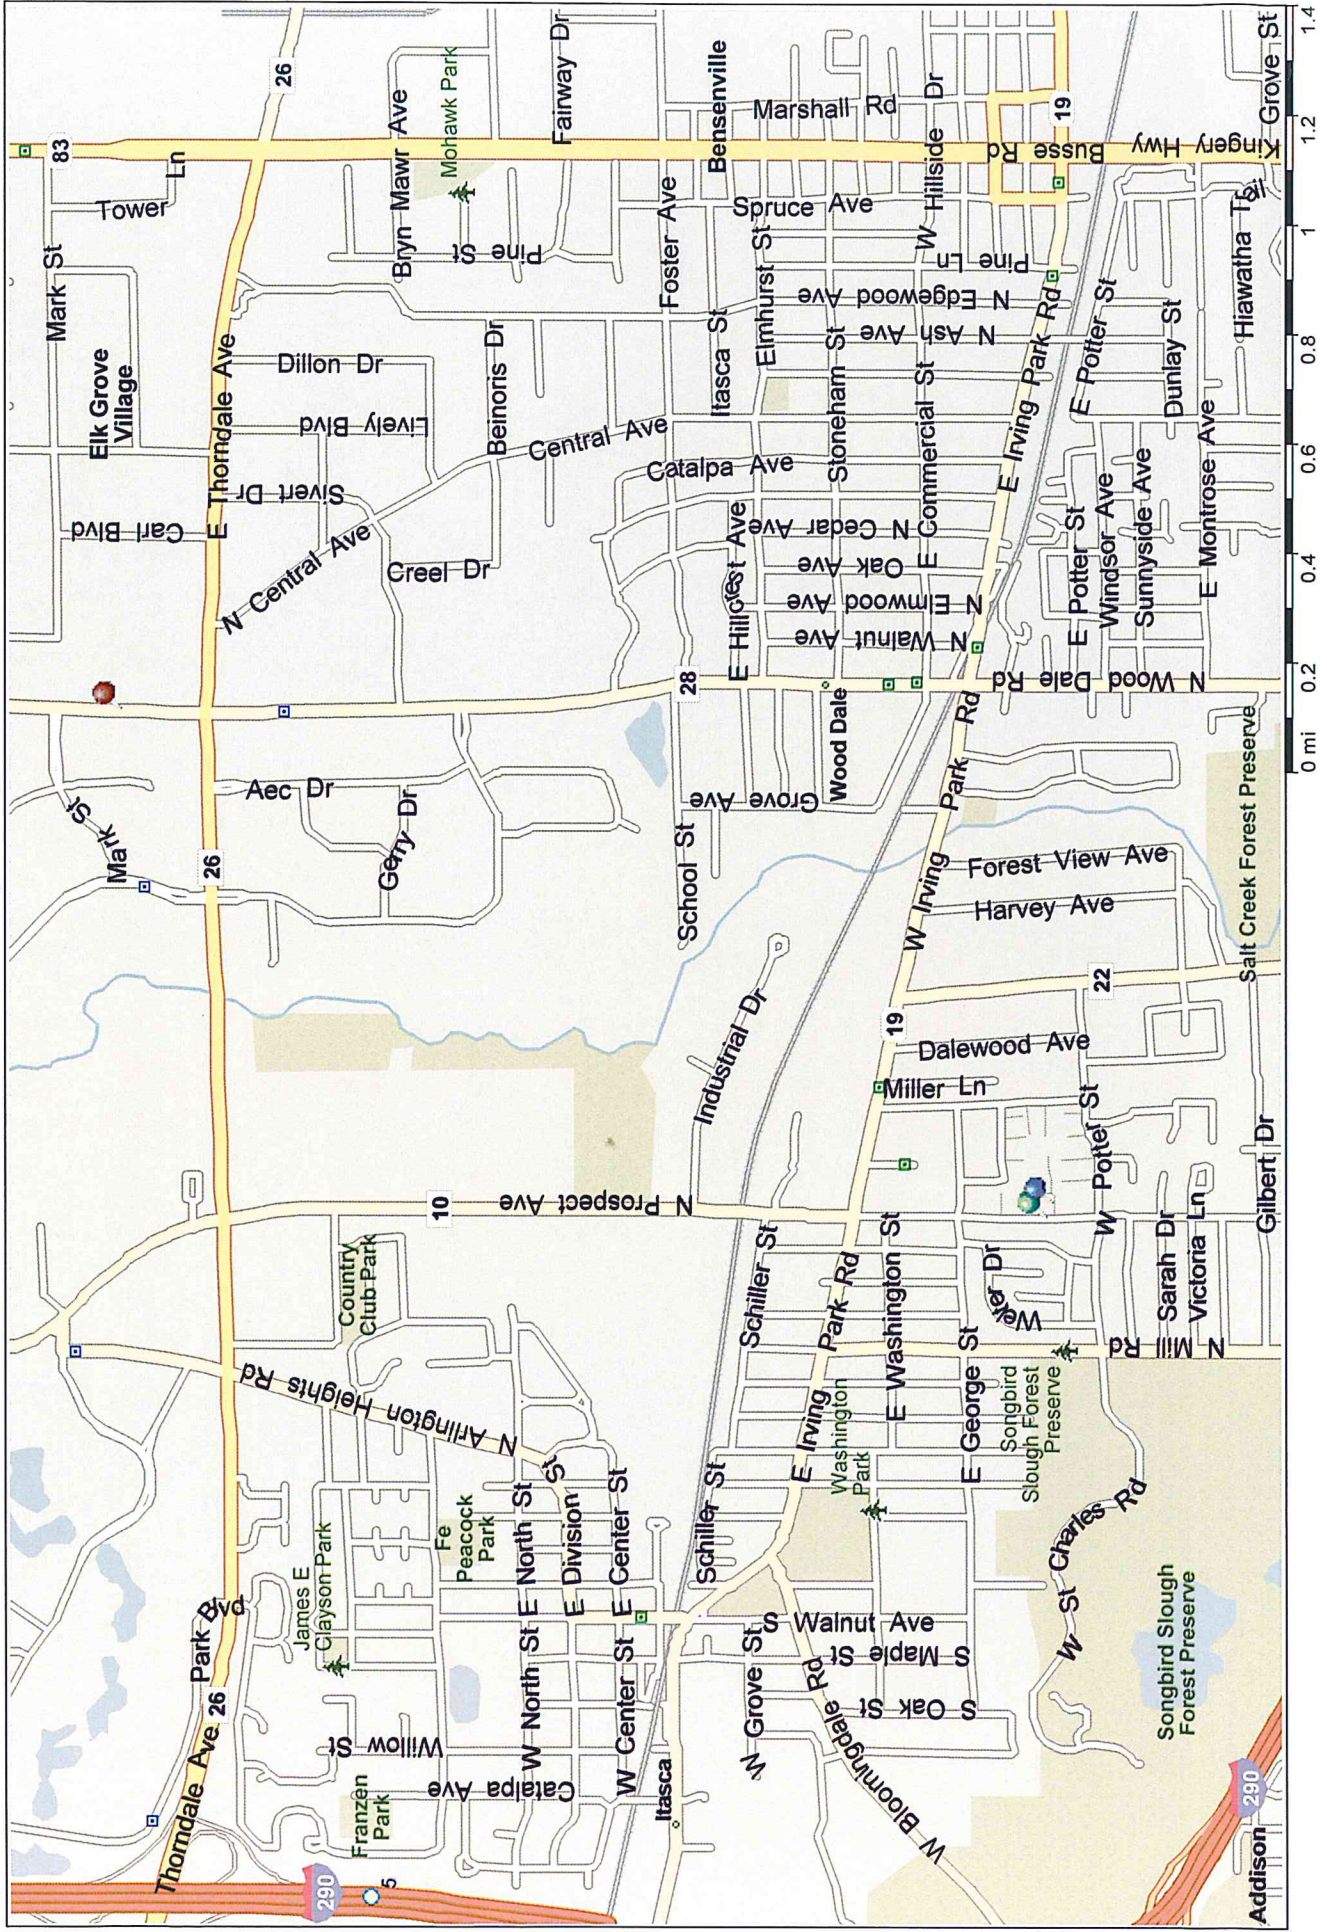

Motor Vehicle Thefts May - August 2014

FIRST SHIFT 11pm - 7am   SECOND SHIFT 7am - 3pm   THIRD SHIFT 3pm - 11pm