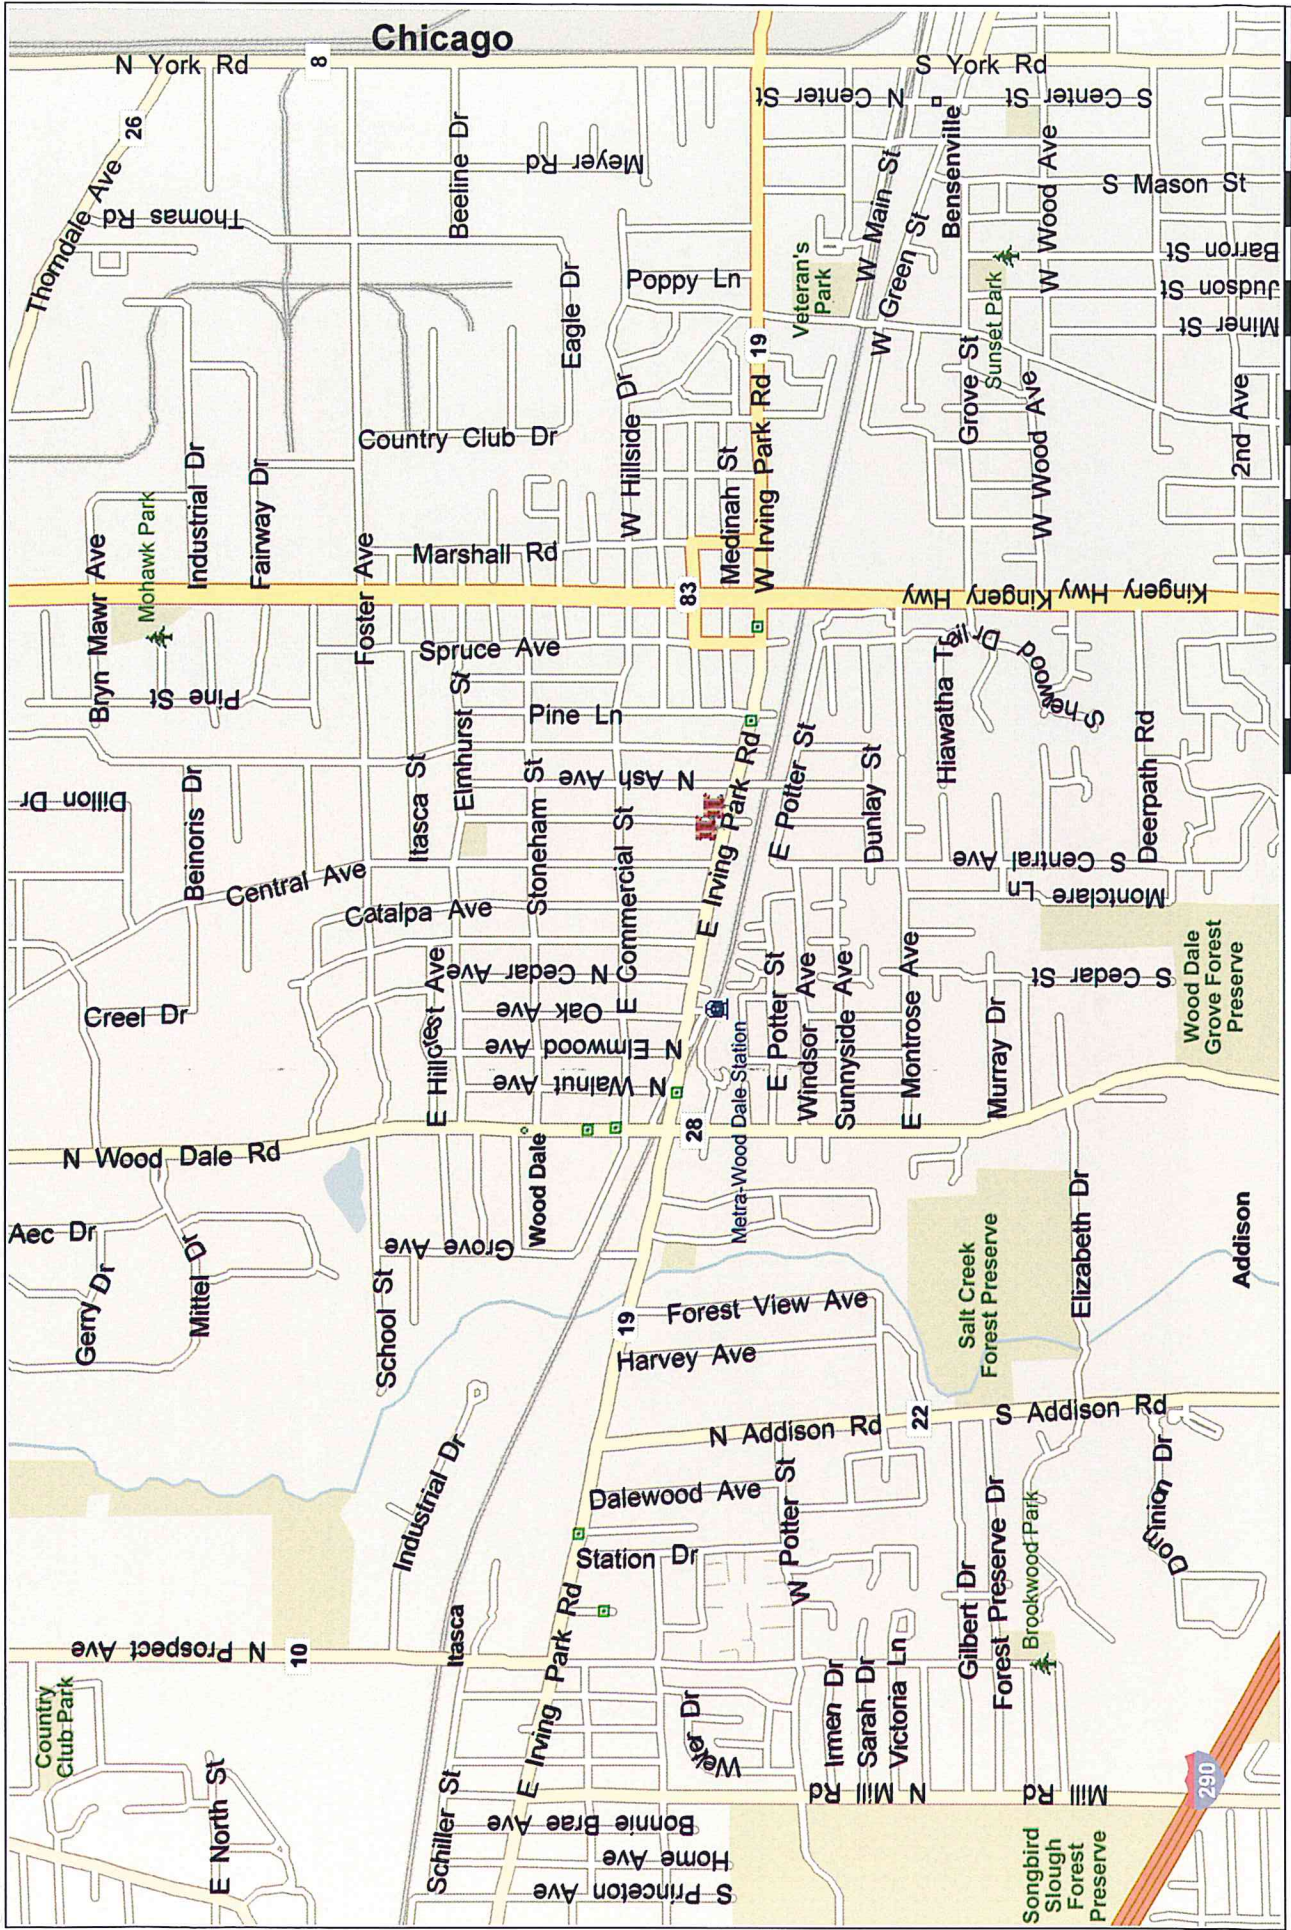

Robbery Jan - Apr 2014

FIRST SHIFT 11pm - 7am

SECOND SHIFT 7am - 3pm

THIRD SHIFT 3pm - 11pm