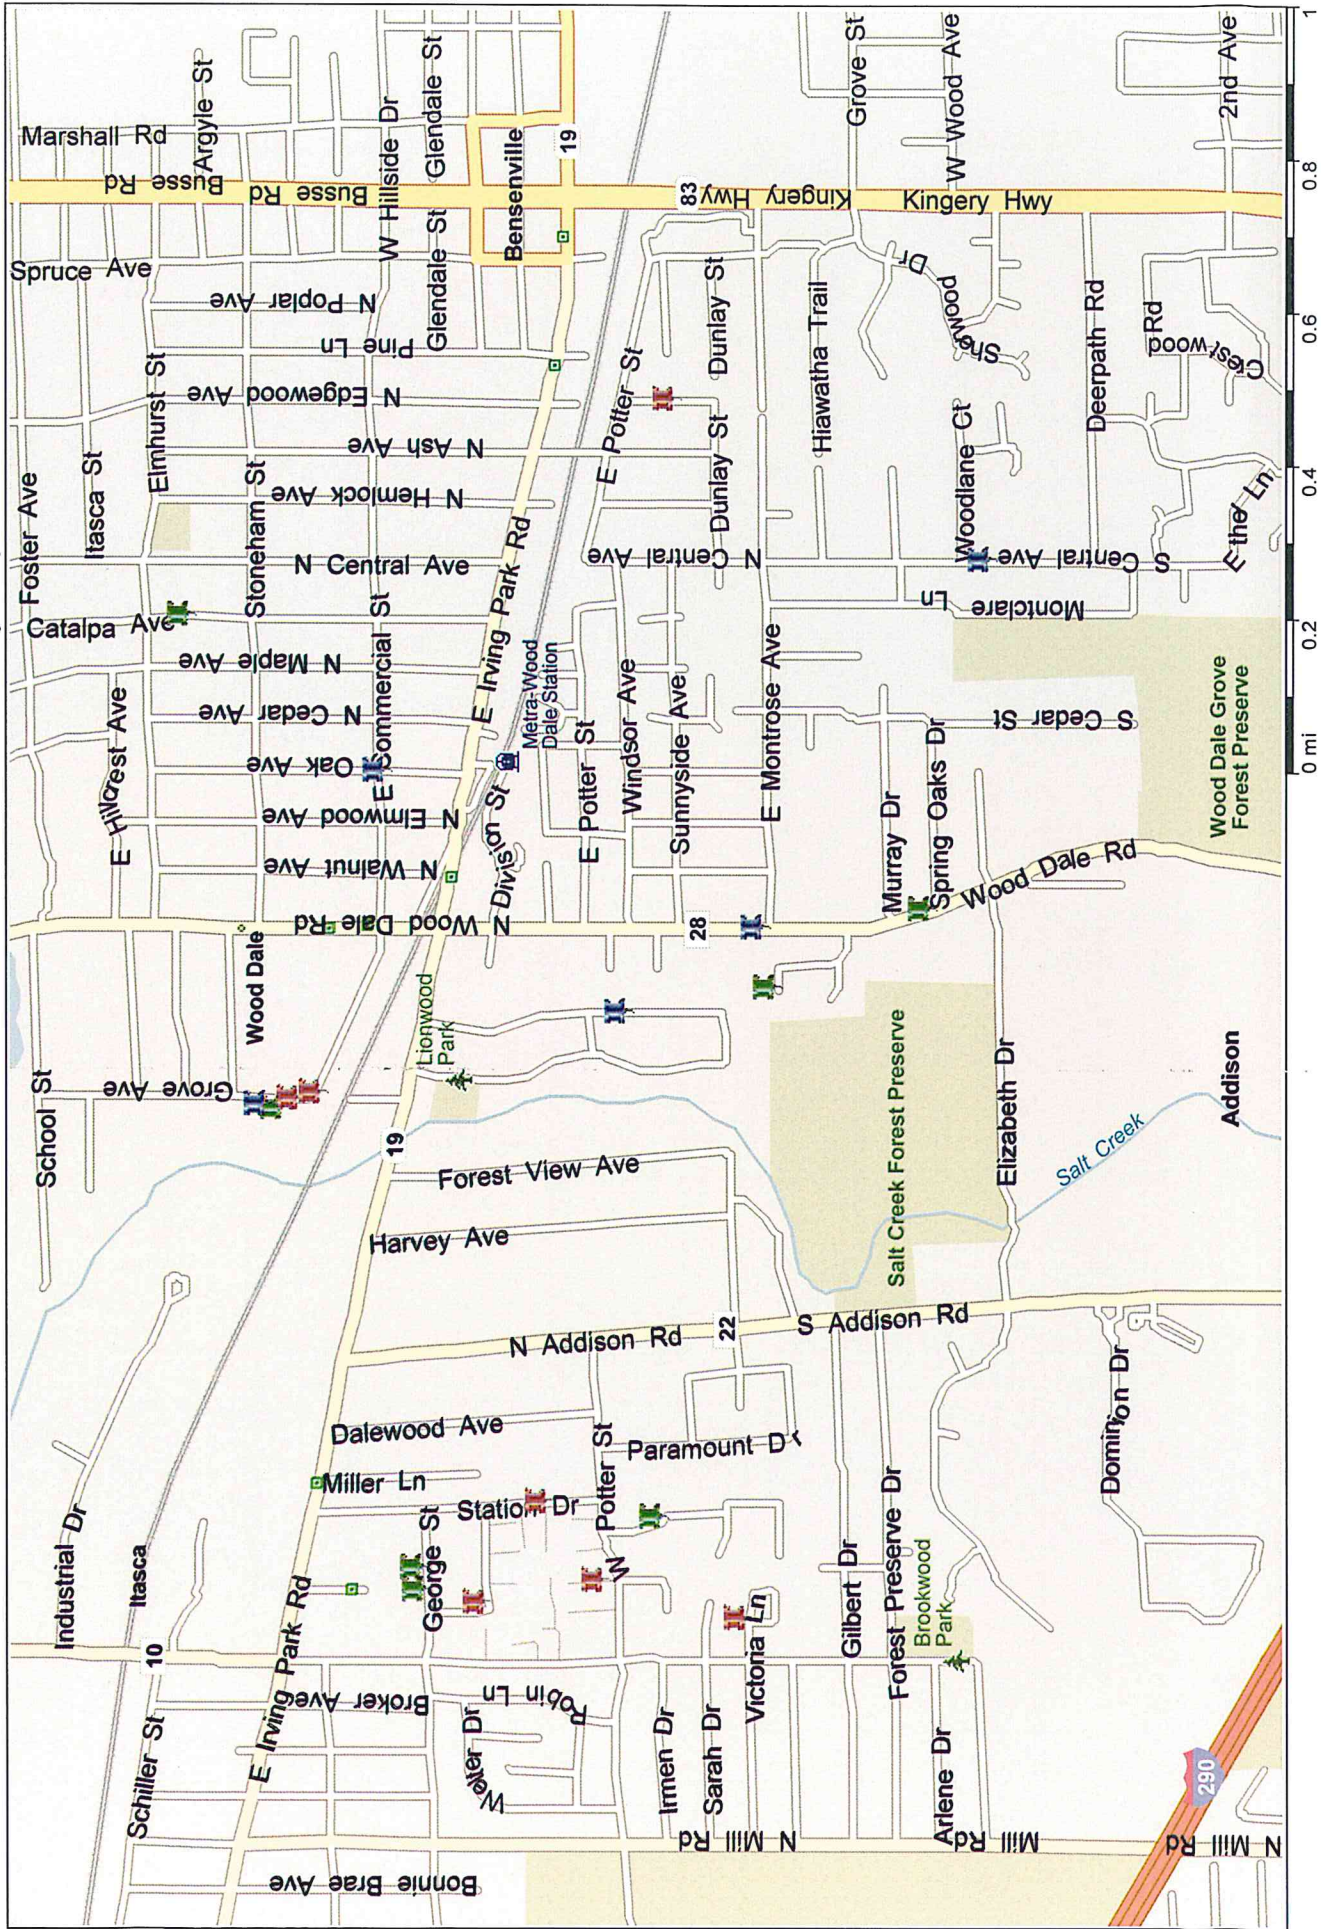

AGGRAVATED BATTERY/ASSAULT CASES January - April 2014

FIRST SHIFT 11pm - 7am

SECOND SHIFT 7am - 3pm

THIRD SHIFT 3pm - 11pm