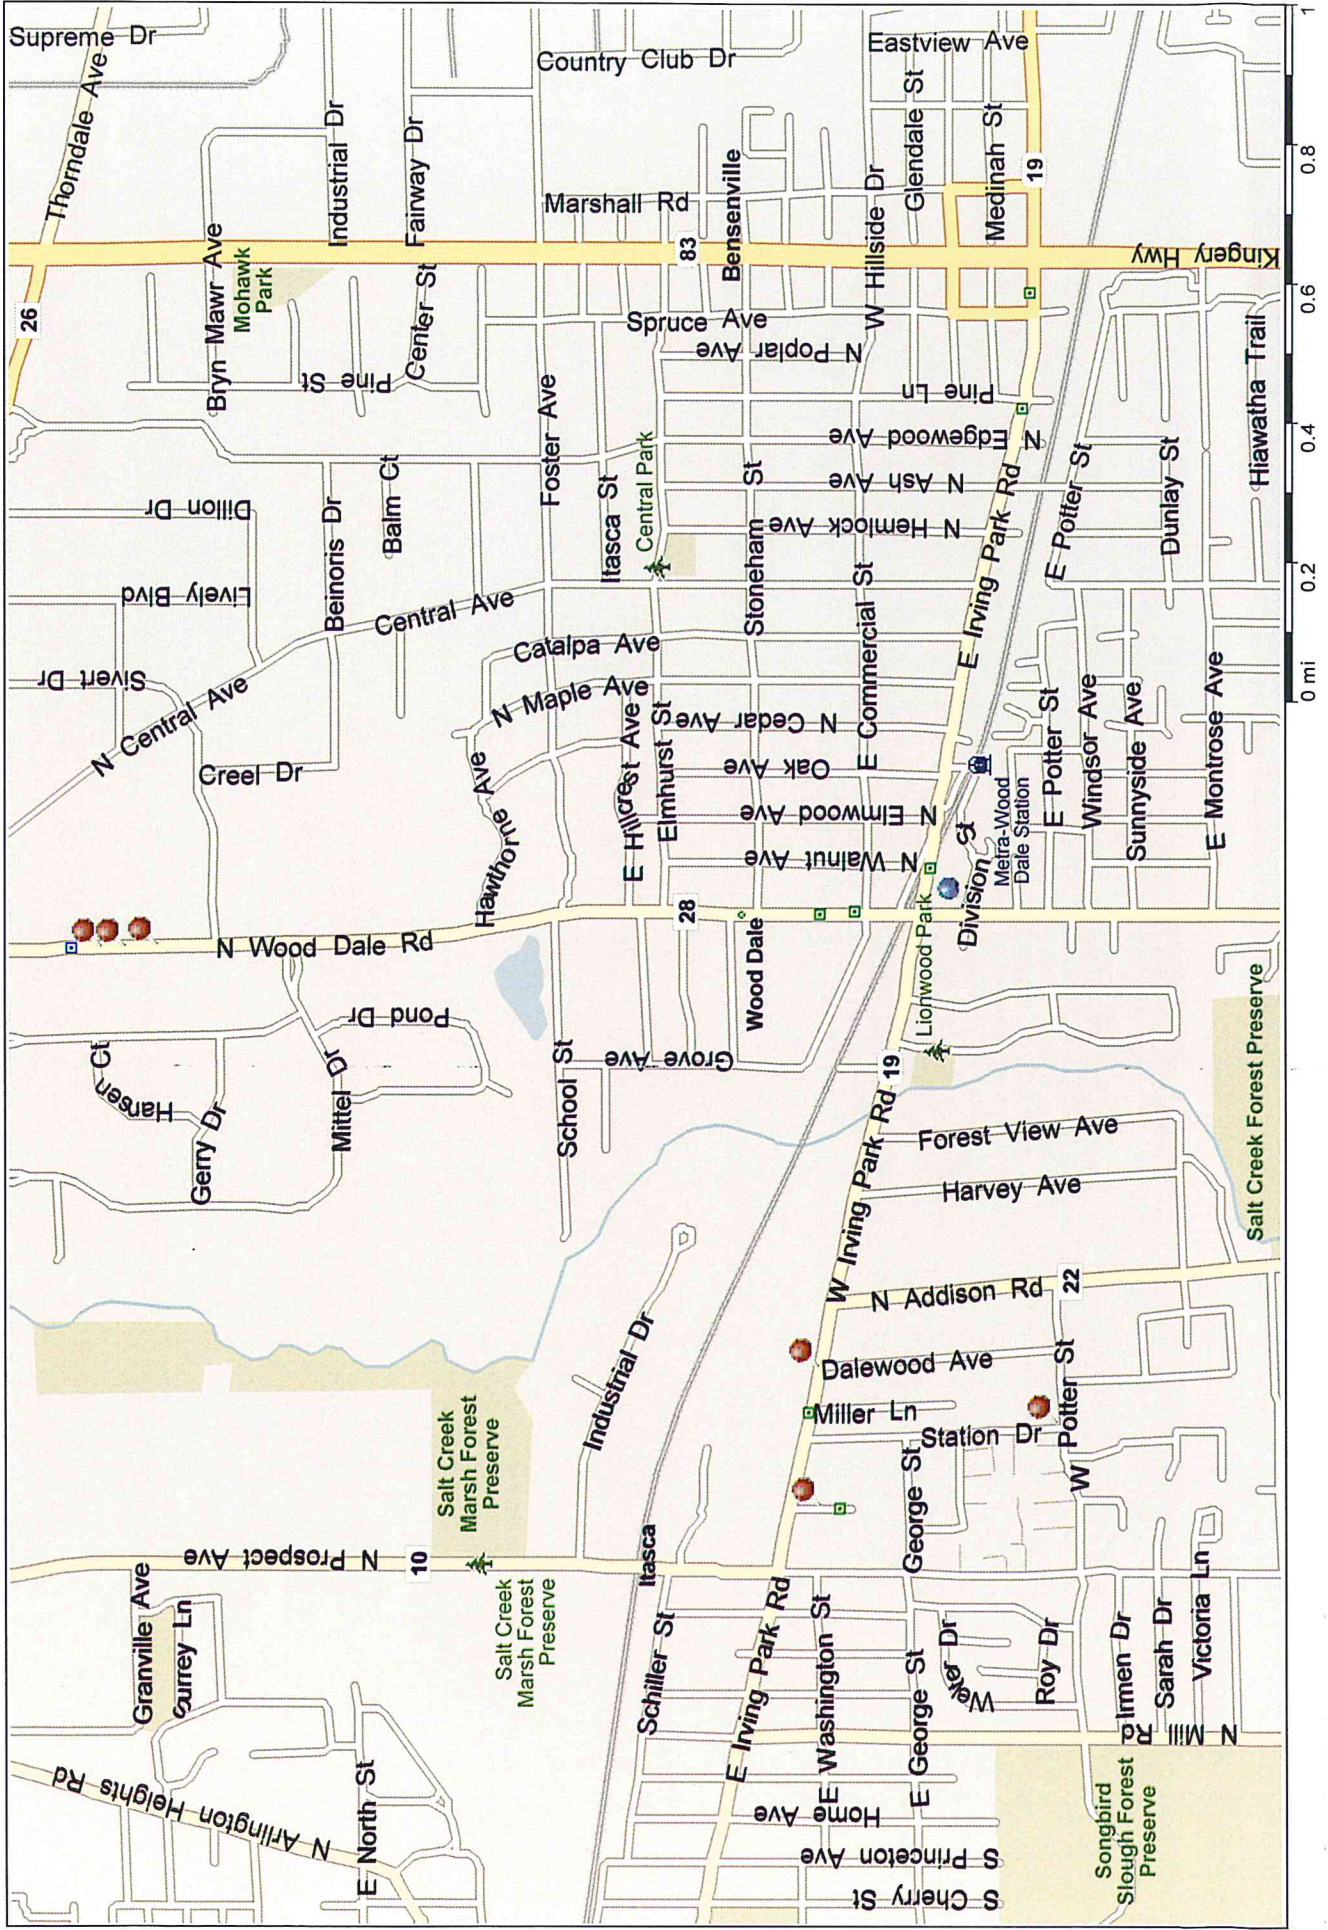

Motor Vehicle Thefts Jan-Apr 2014

THIRD SHIFT 3pm - 11pm

SECOND SHIFT 7am - 3pm

FIRST SHIFT 11pm - 7am