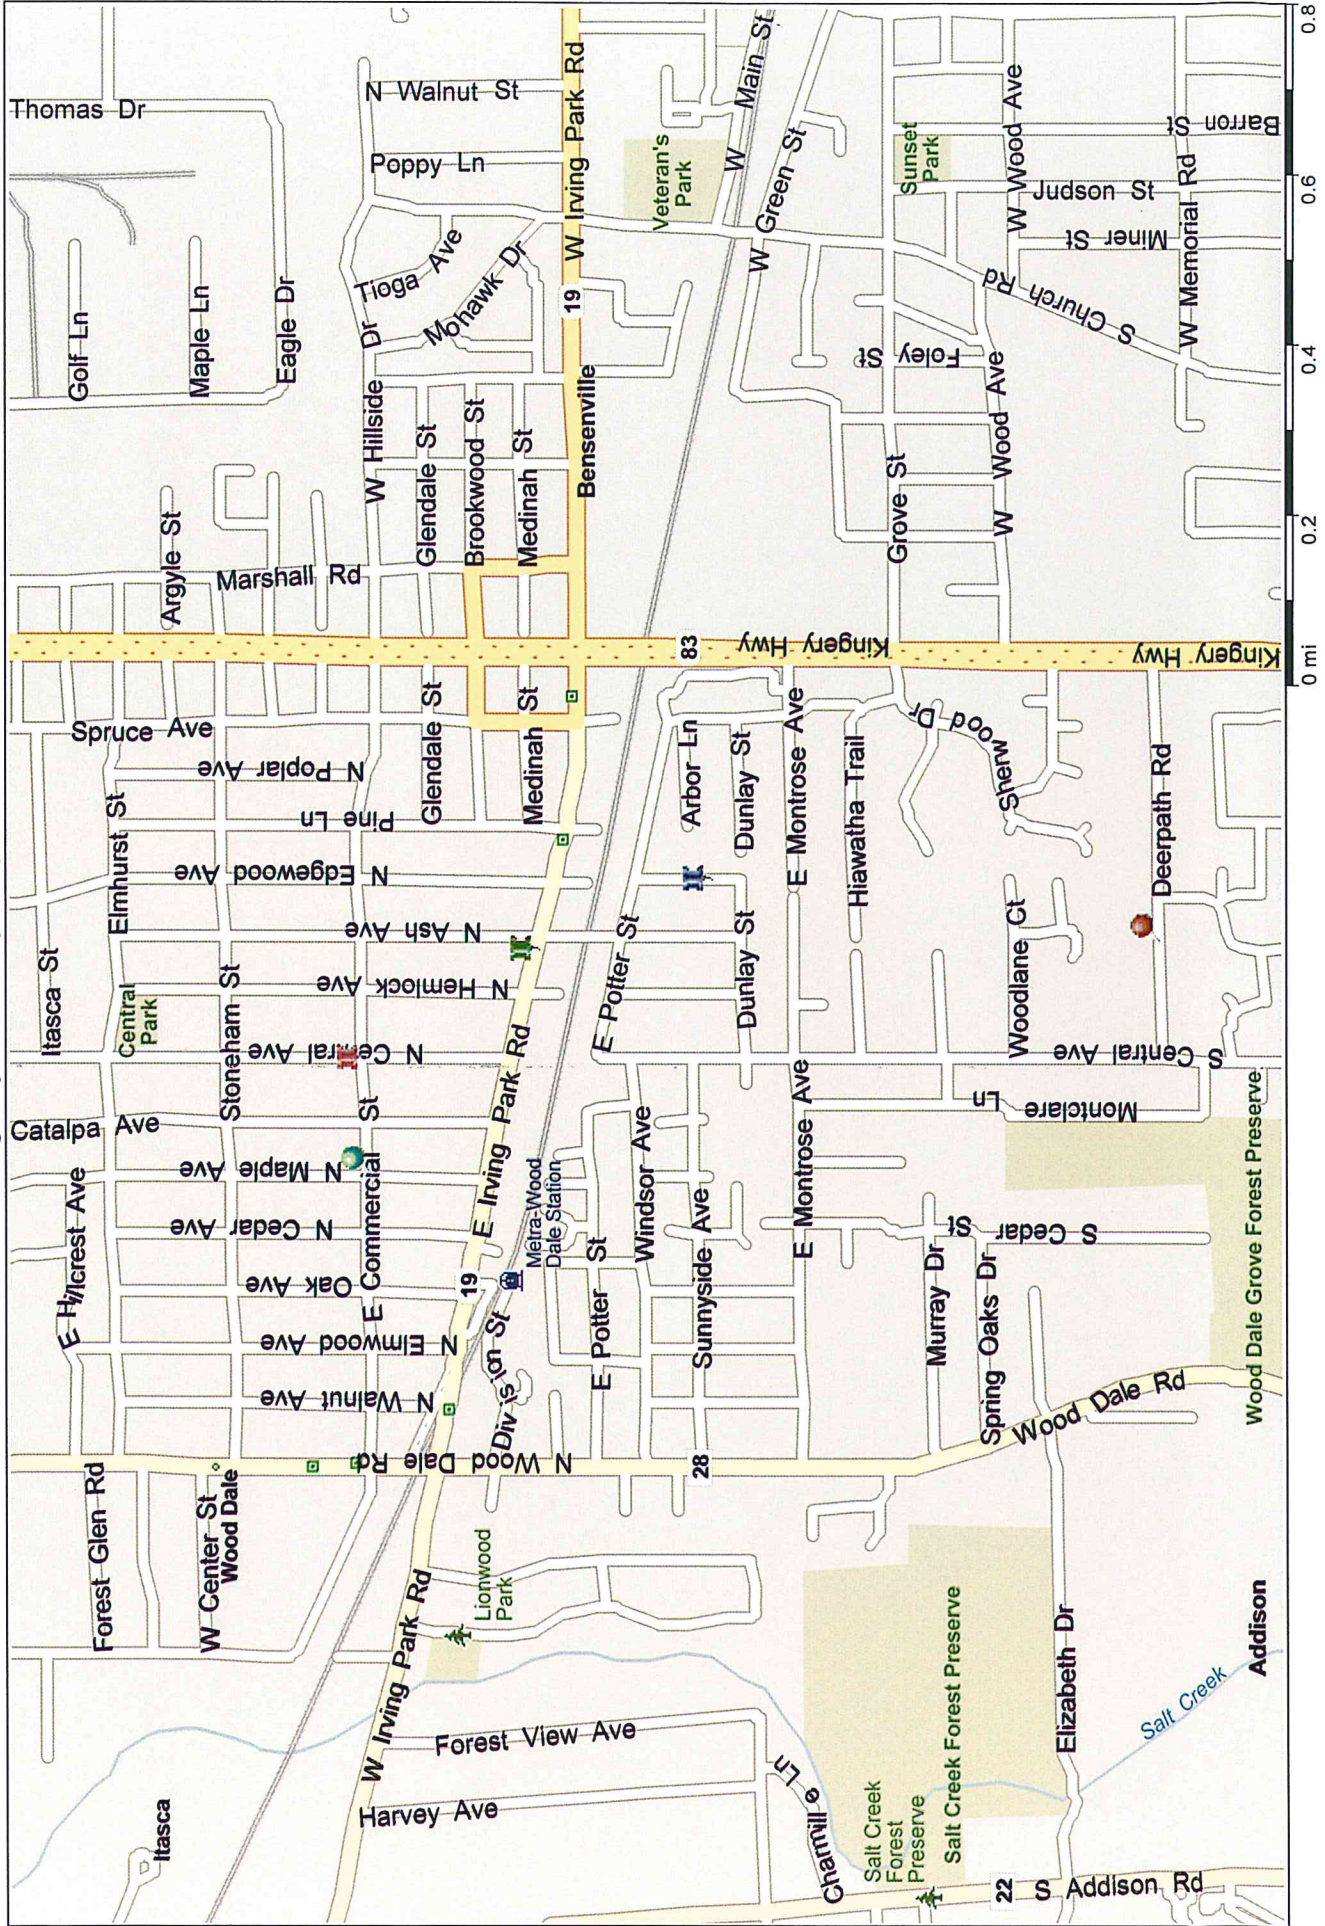

Burglary January - April 2014

FIRST SHIFT 11pm - 7am
SECOND SHIFT 7am - 3pm
THIRD SHIFT 3pm - 11pm