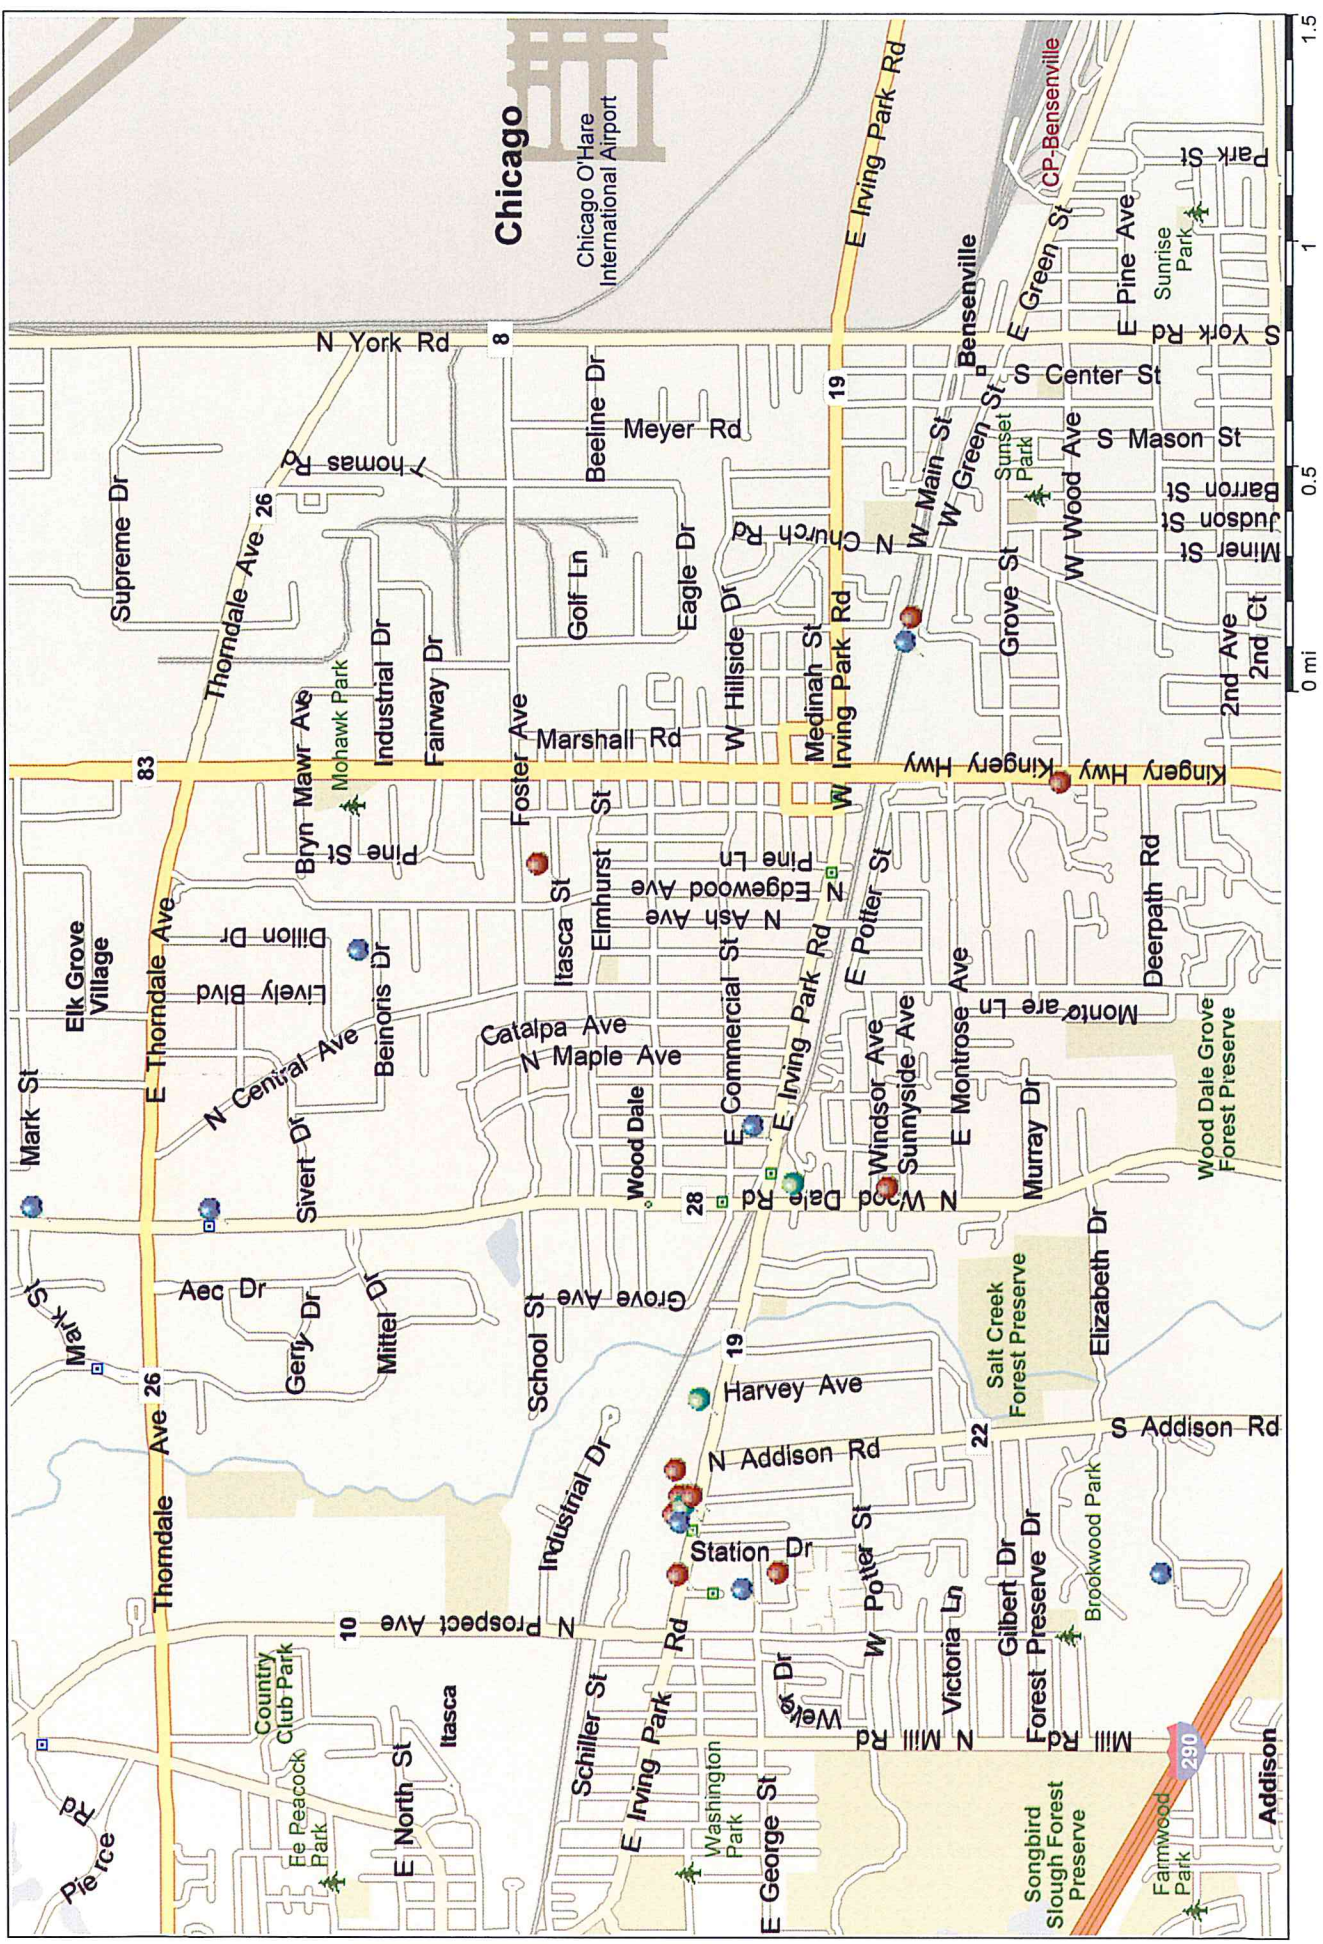

THEFT January - April 2014

FIRST SHIFT 11pm - 7am

SECOND SHIFT 7am - 3pm

THIRD SHIFT 3pm - 11pm