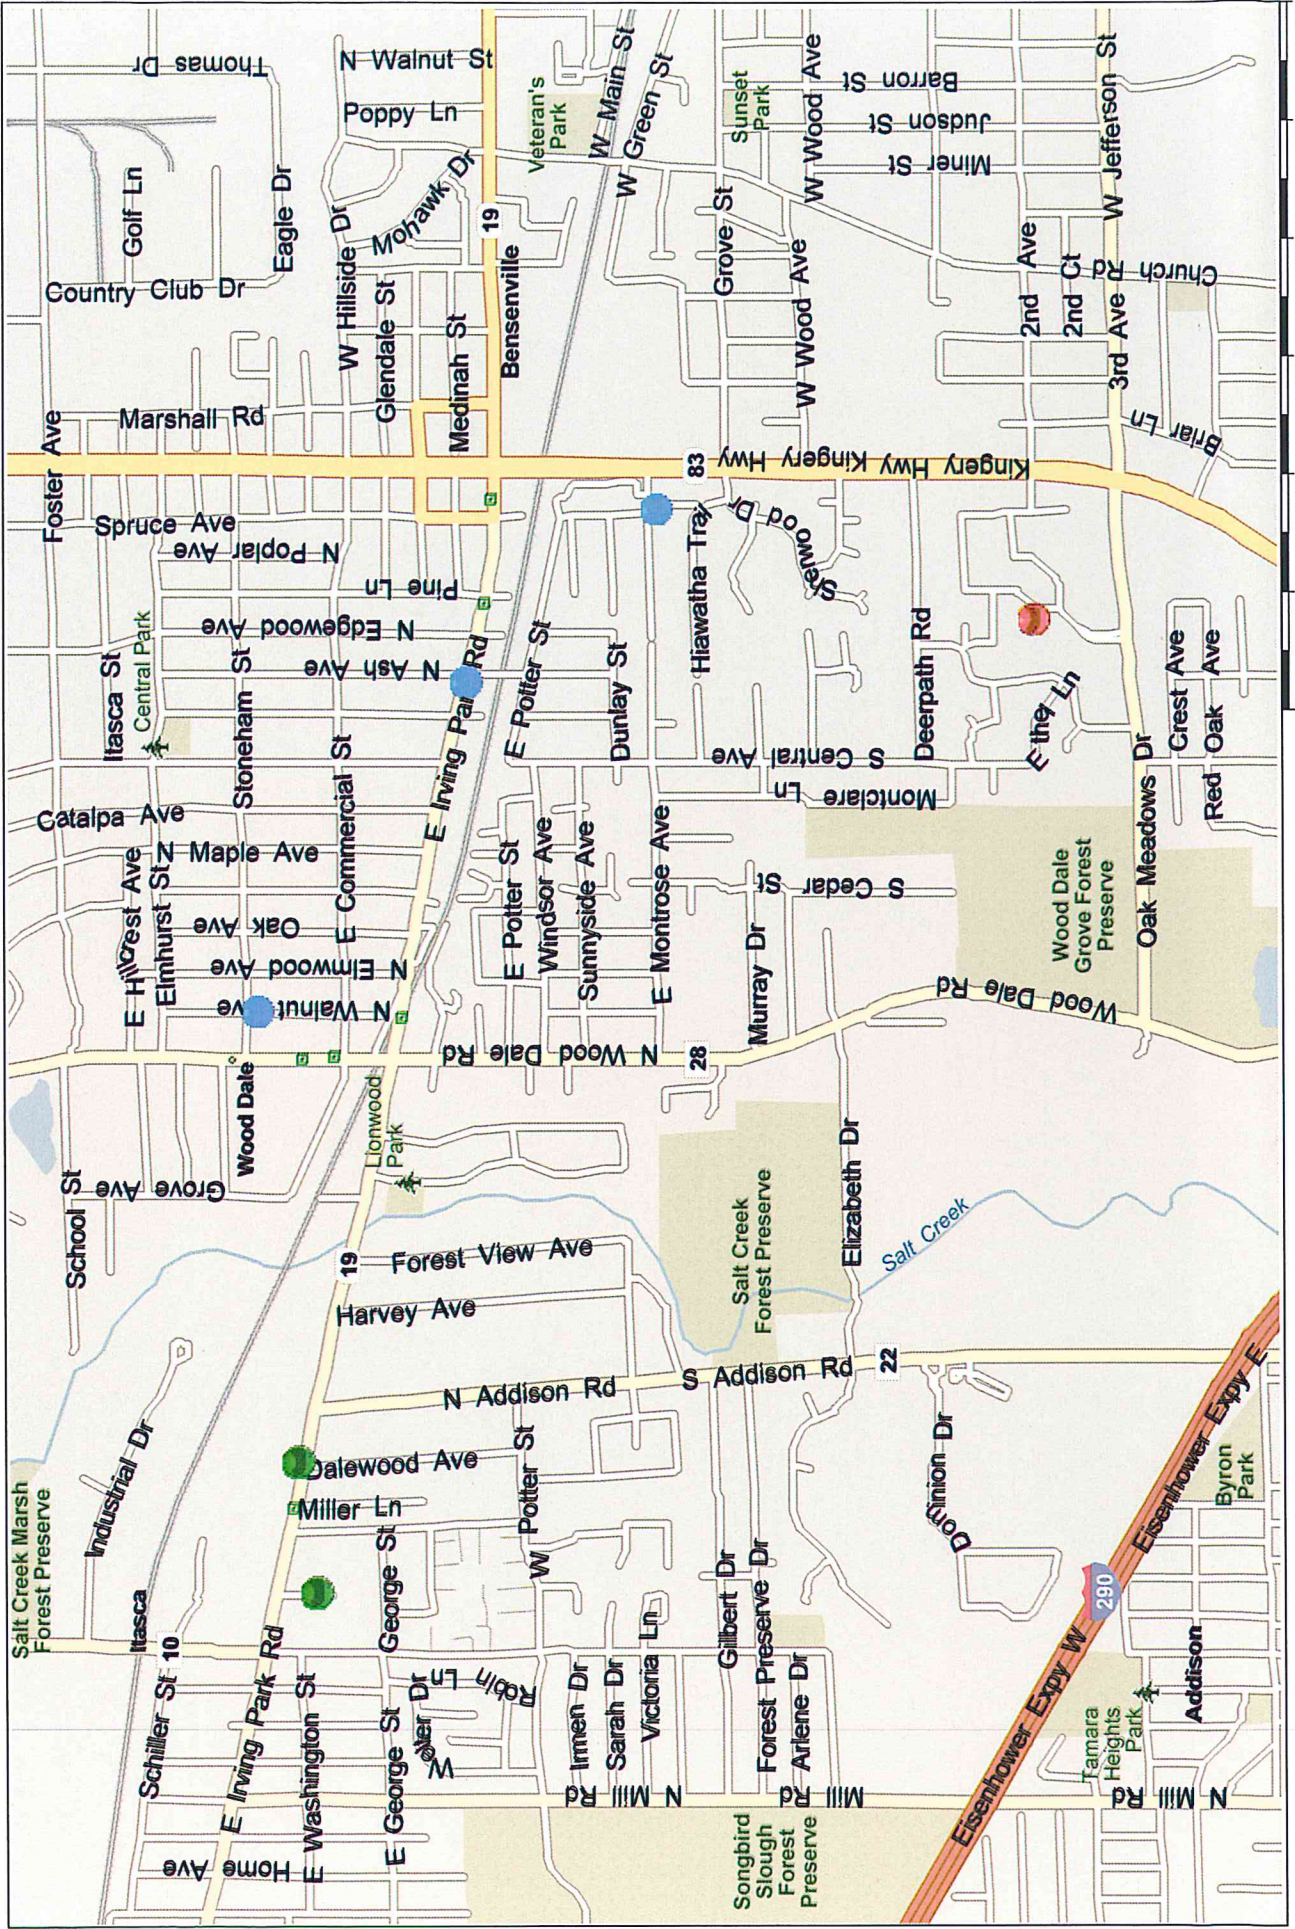

BURGLARY September - December 2014

FIRST SHIFT 11pm - 7am

SECOND SHIFT 7am - 3pm

THIRD SHIFT 3pm - 11pm