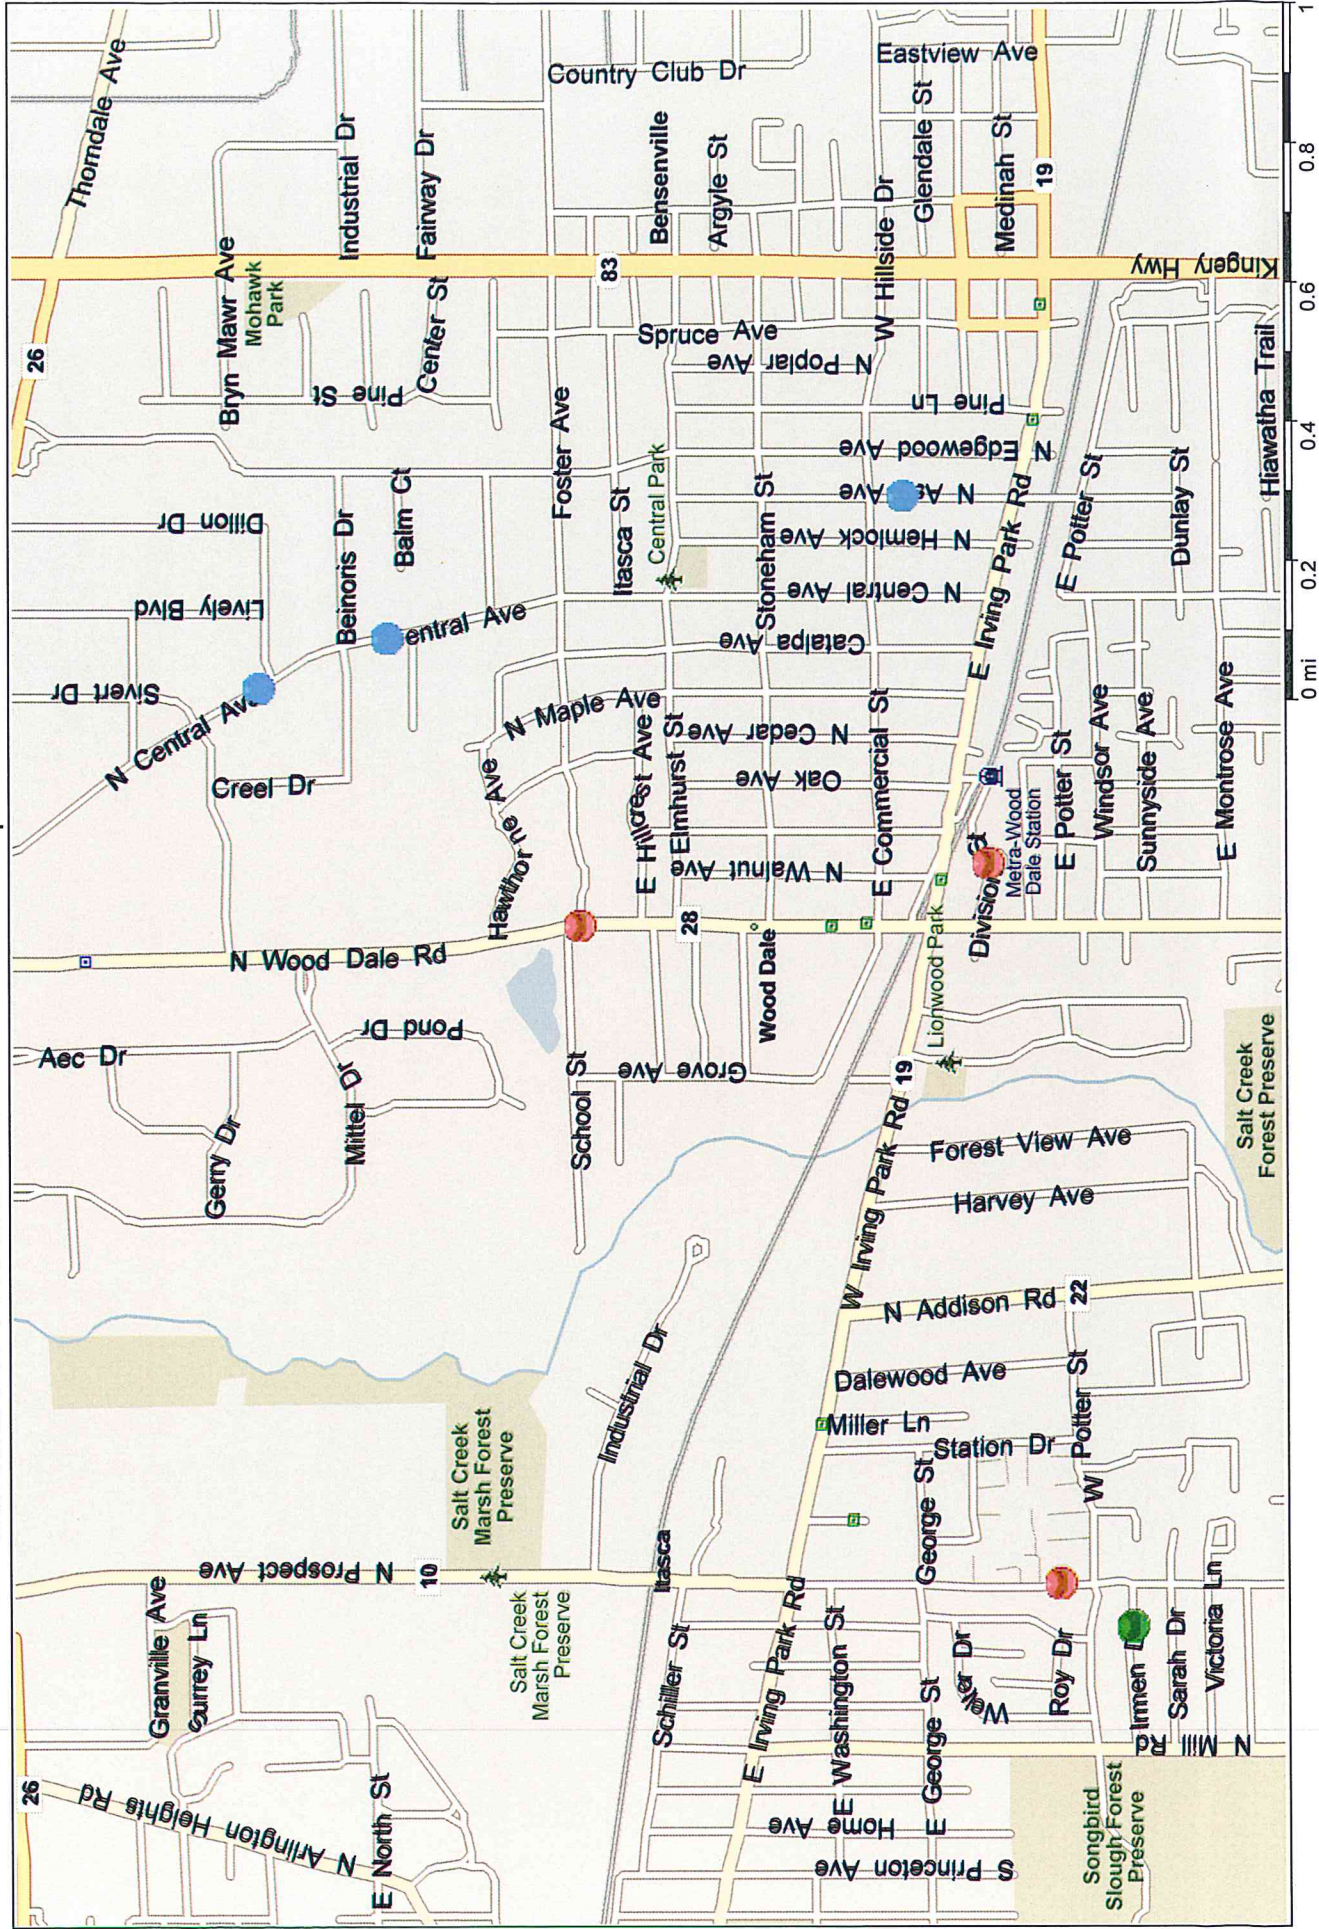

BURGLARY FROM MOTOR VEHICLE September - December 2014

FIRST SHIFT 11pm - 7am

SECOND SHIFT 7am - 3pm

THIRD SHIFT 3pm - 11pm