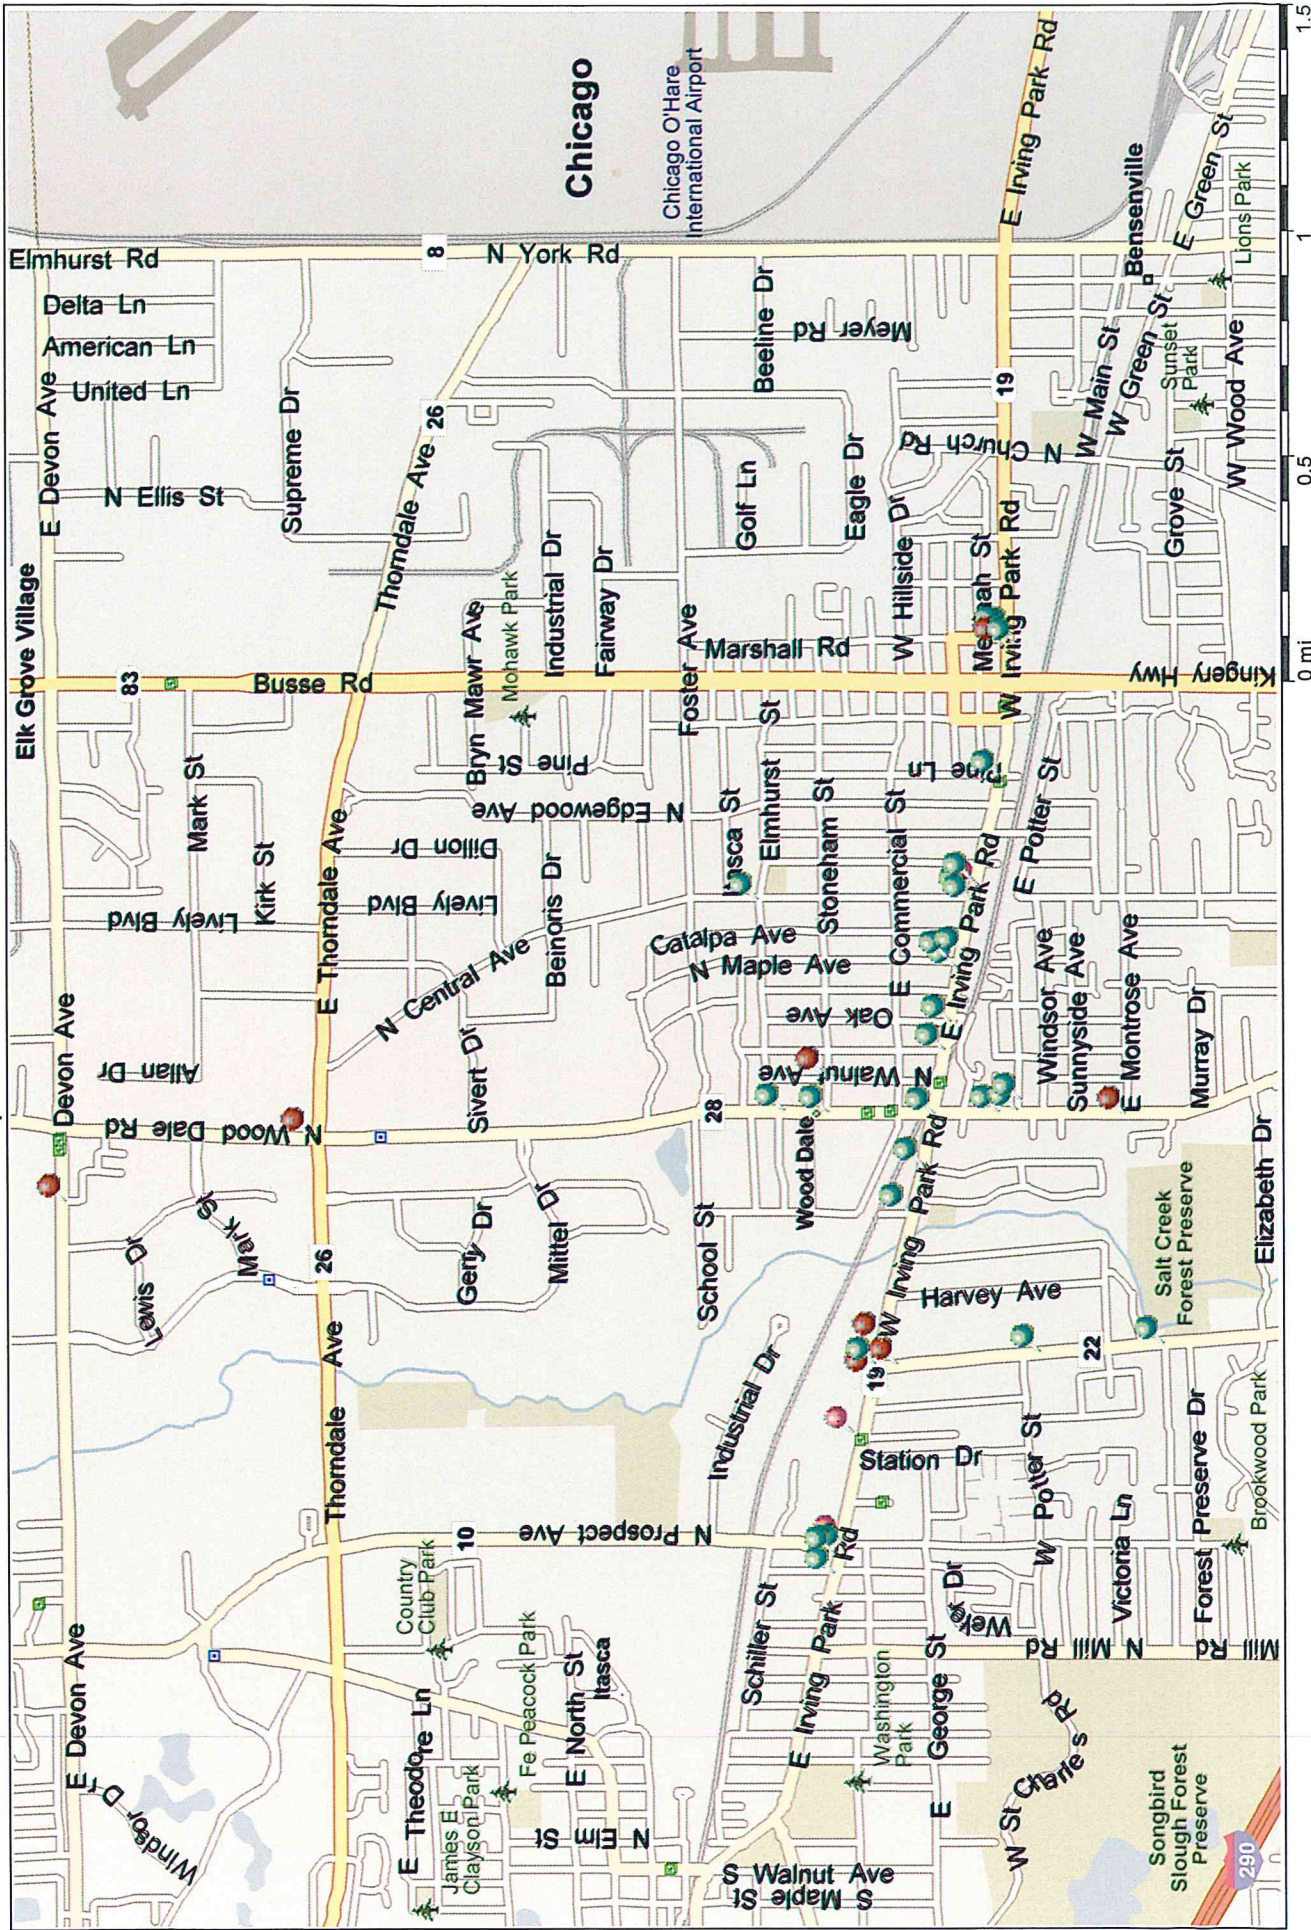

DUI September - December 2014

FIRST SHIFT 11pm - 7am   SECOND SHIFT 7am - 3pm   THIRD SHIFT 3pm - 11pm