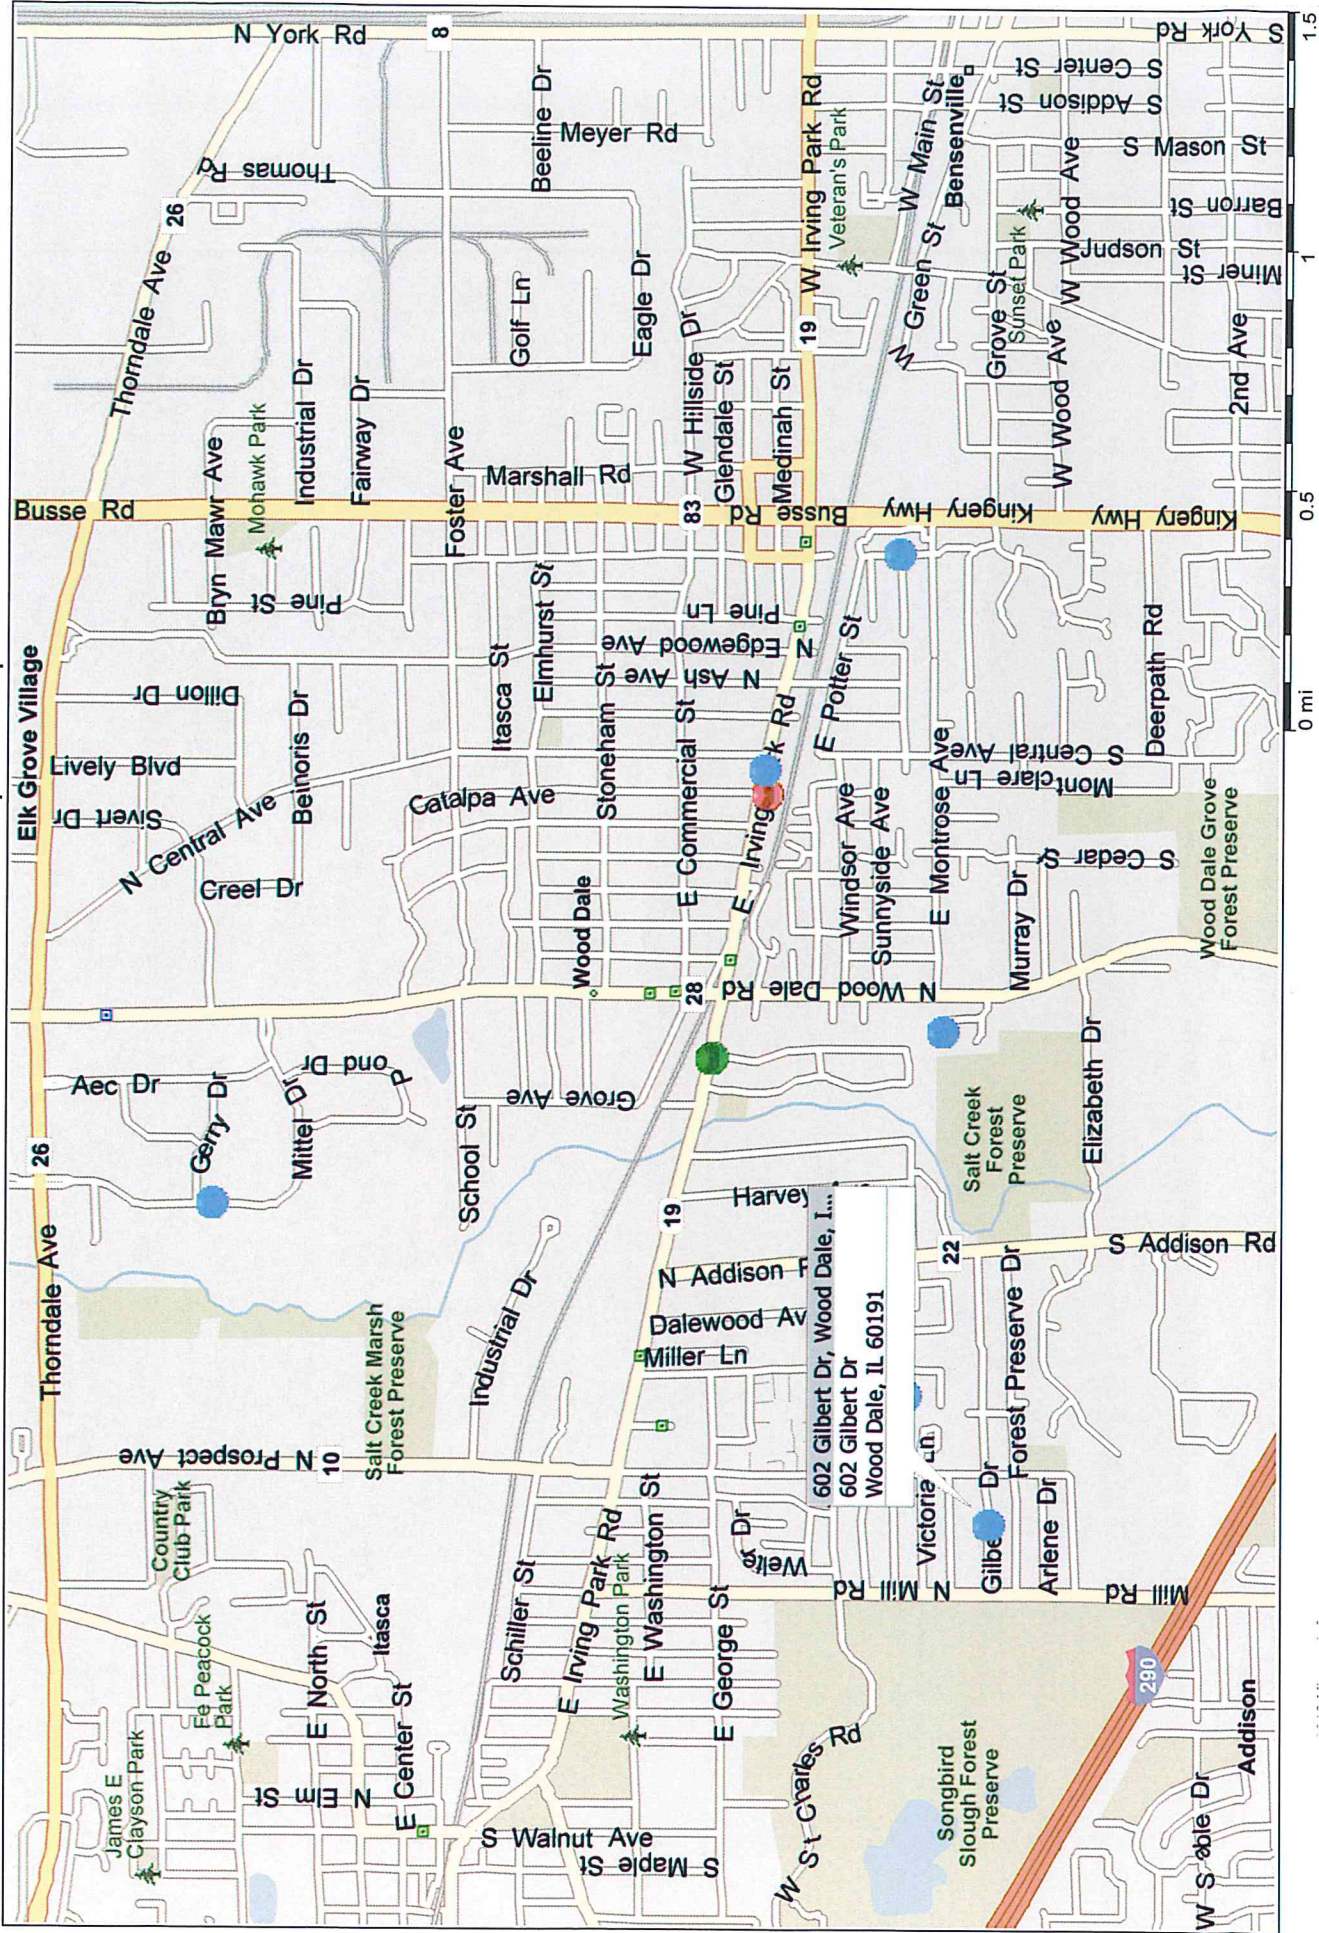

BURGLARY FROM MOTOR VEHICLE April - September 2016

FIRST SHIFT 11pm - 7am

SECOND SHIFT 7am - 3pm

THIRD SHIFT 3pm - 11pm