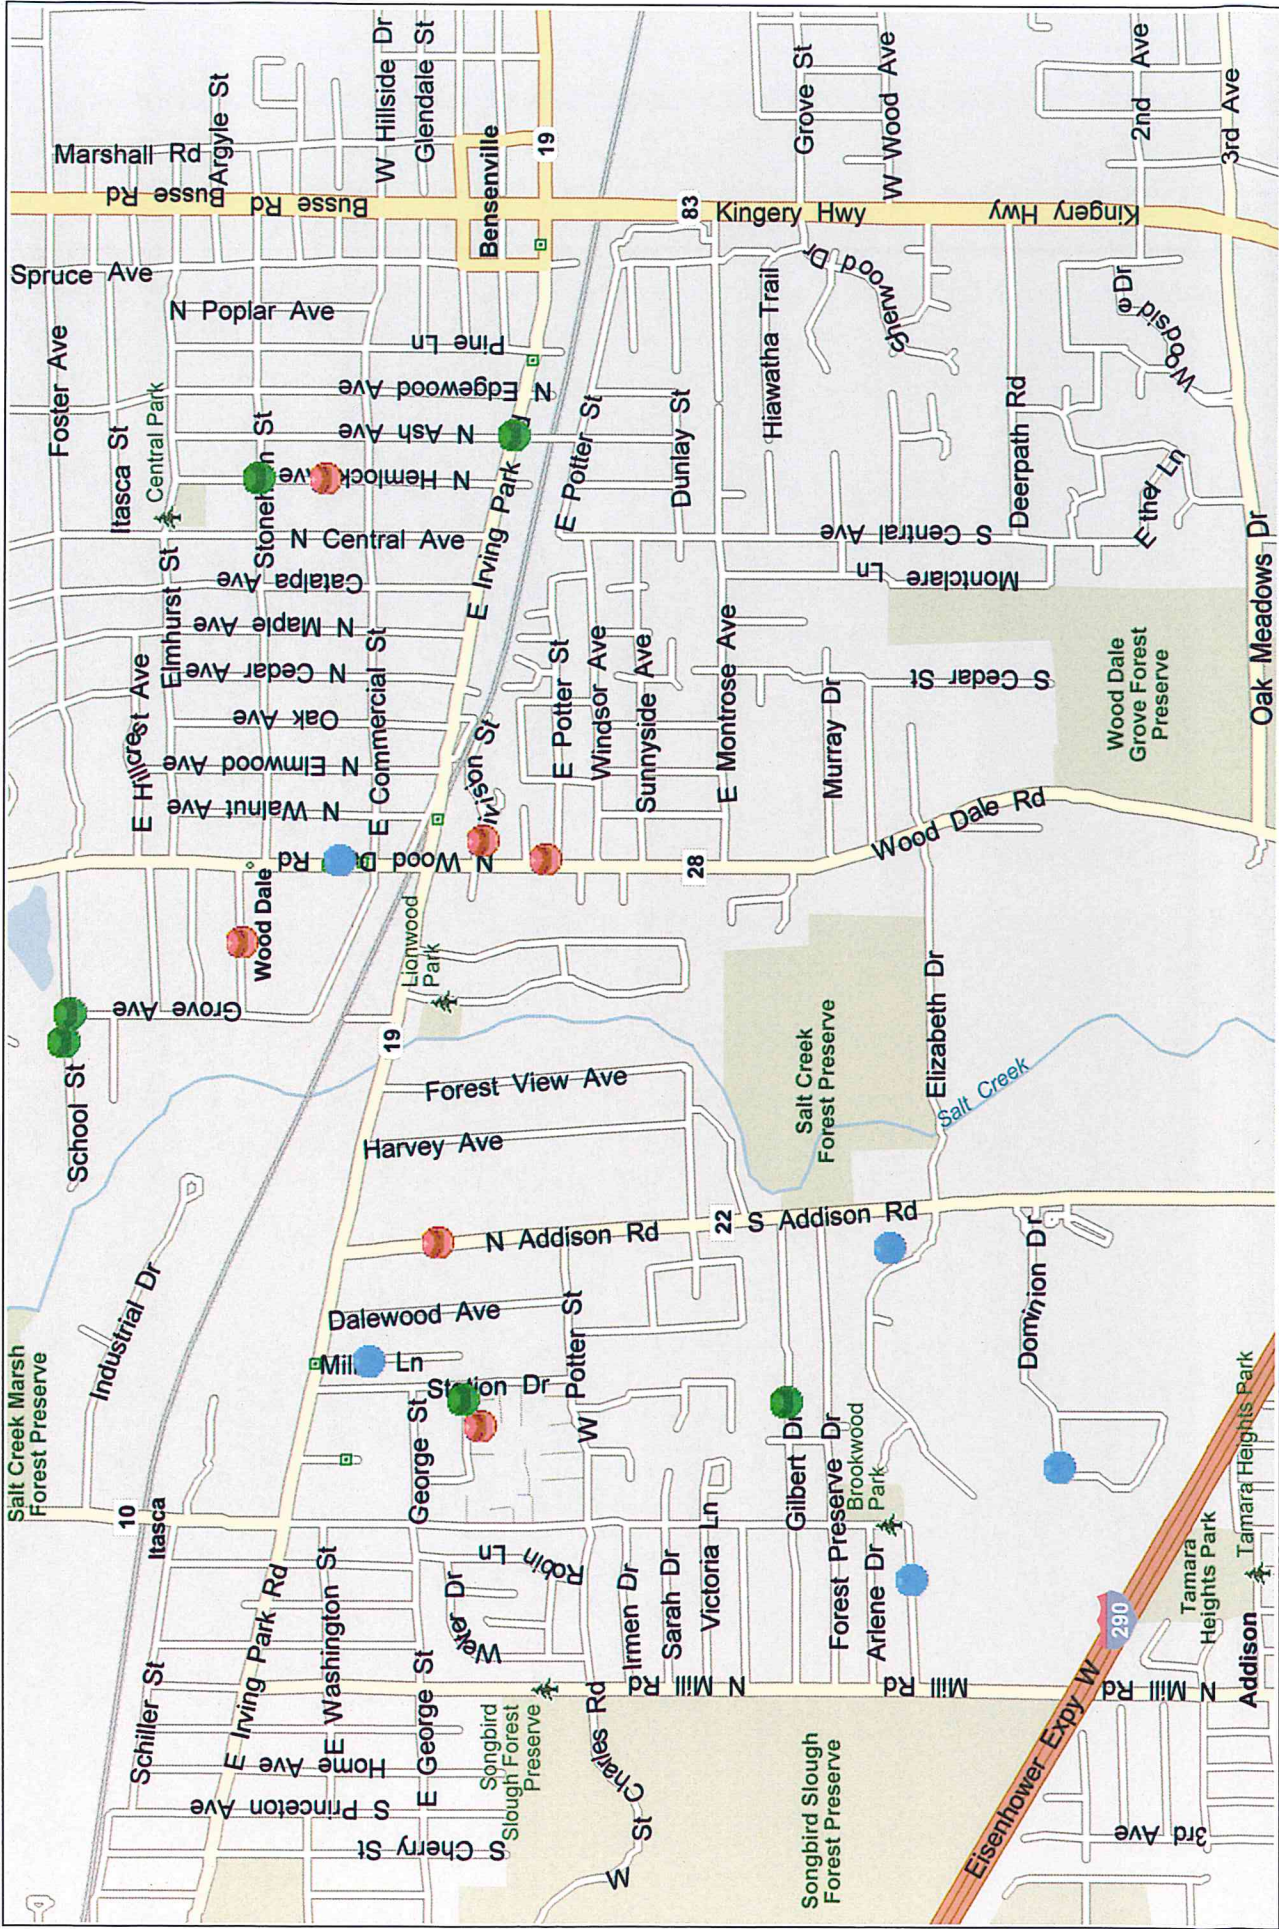

AGGRAVATED BATTERY ASSAULT - May - August 2016

FIRST SHIFT 11pm - 7am   SECOND SHIFT 7am - 3pm   THIRD SHIFT 3pm - 11pm