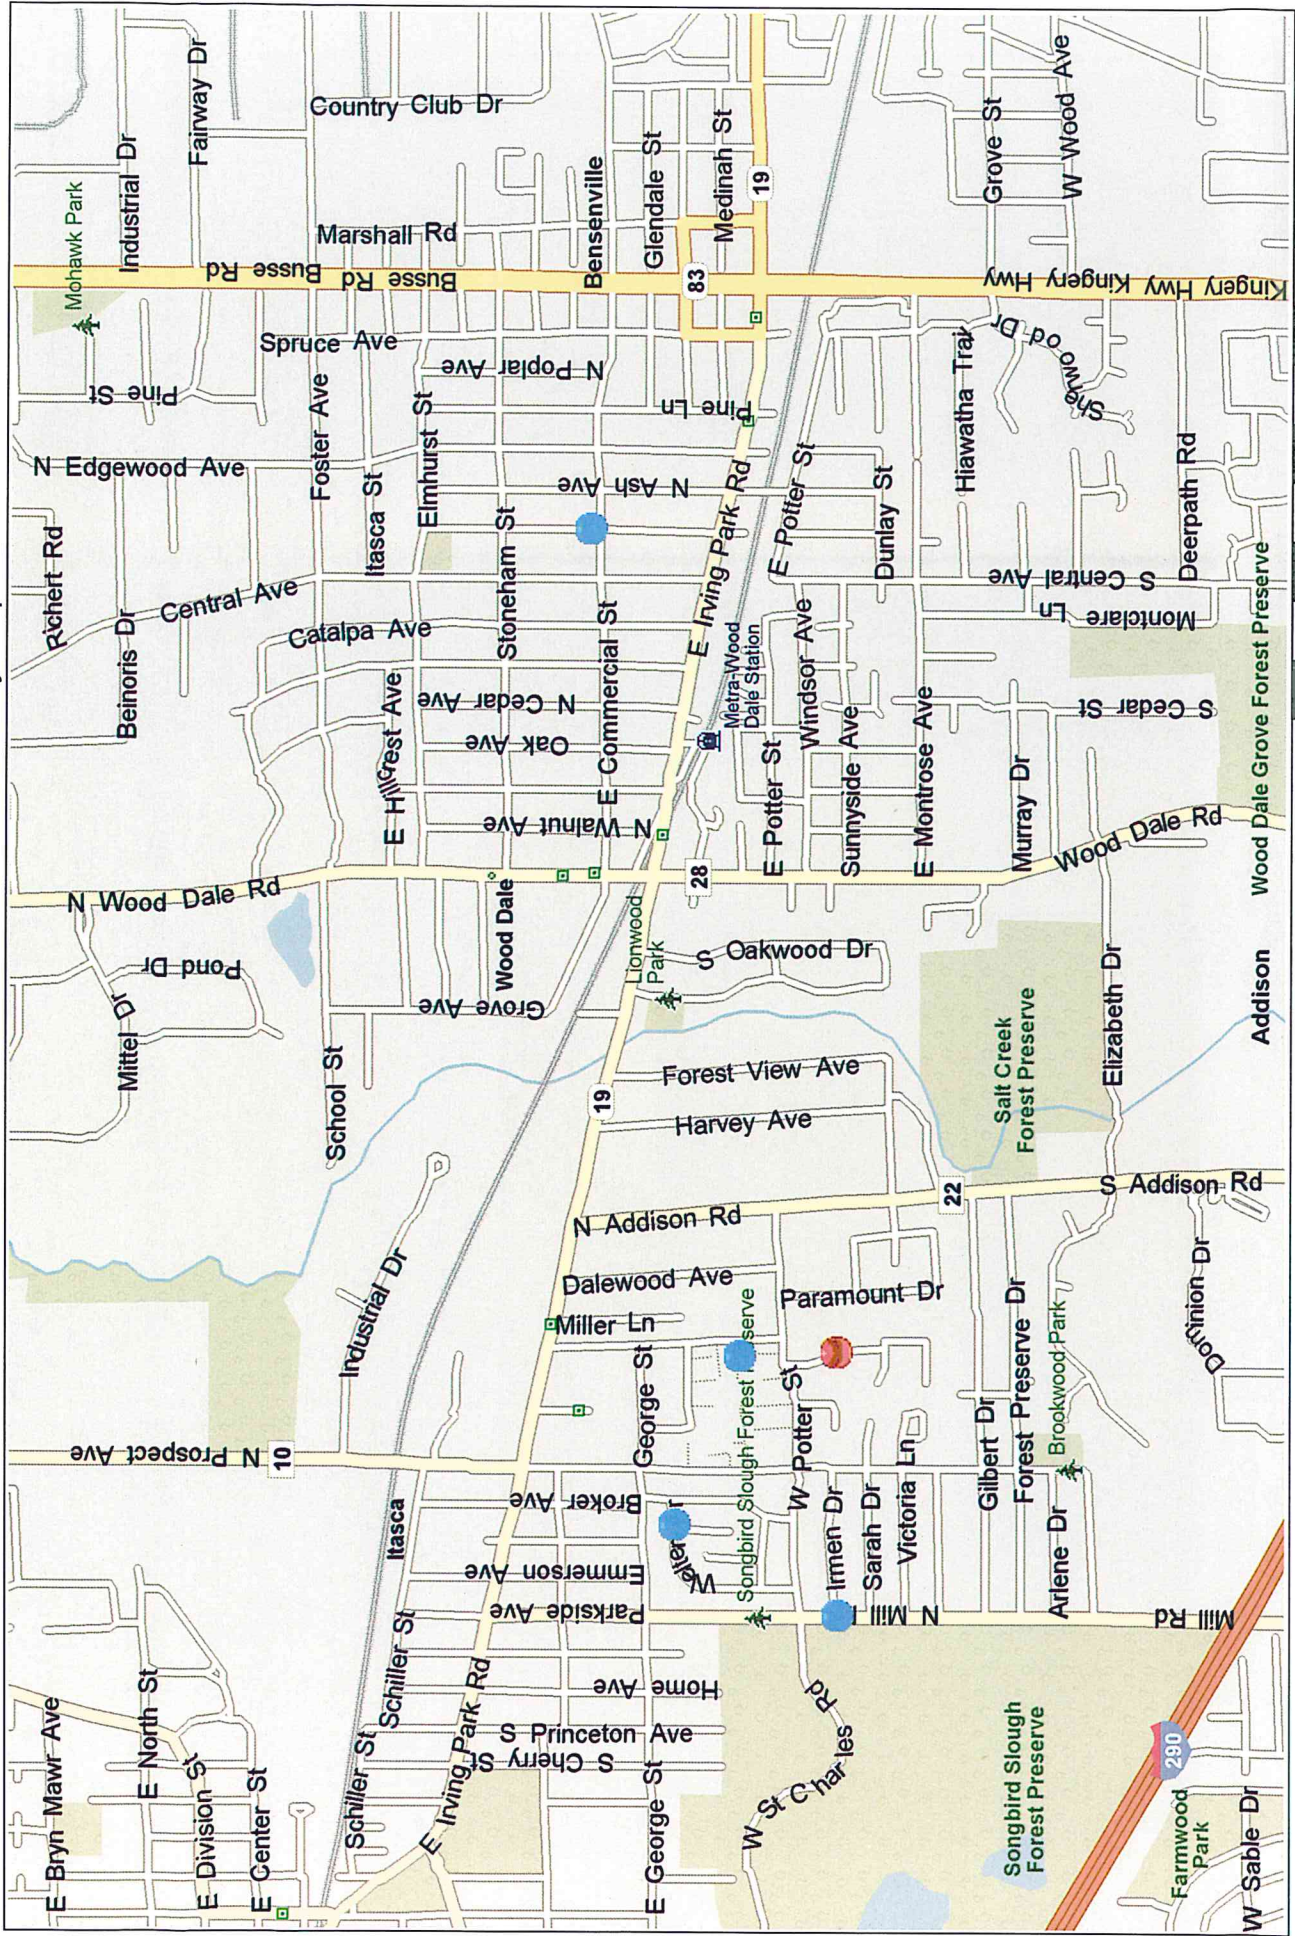

BURGLARY FROM MOTOR VEHICLE January - April 2017

FIRST SHIFT 11pm - 7am SECOND SHIFT 7am - 3pm THIRD SHIFT 3pm - 11pm