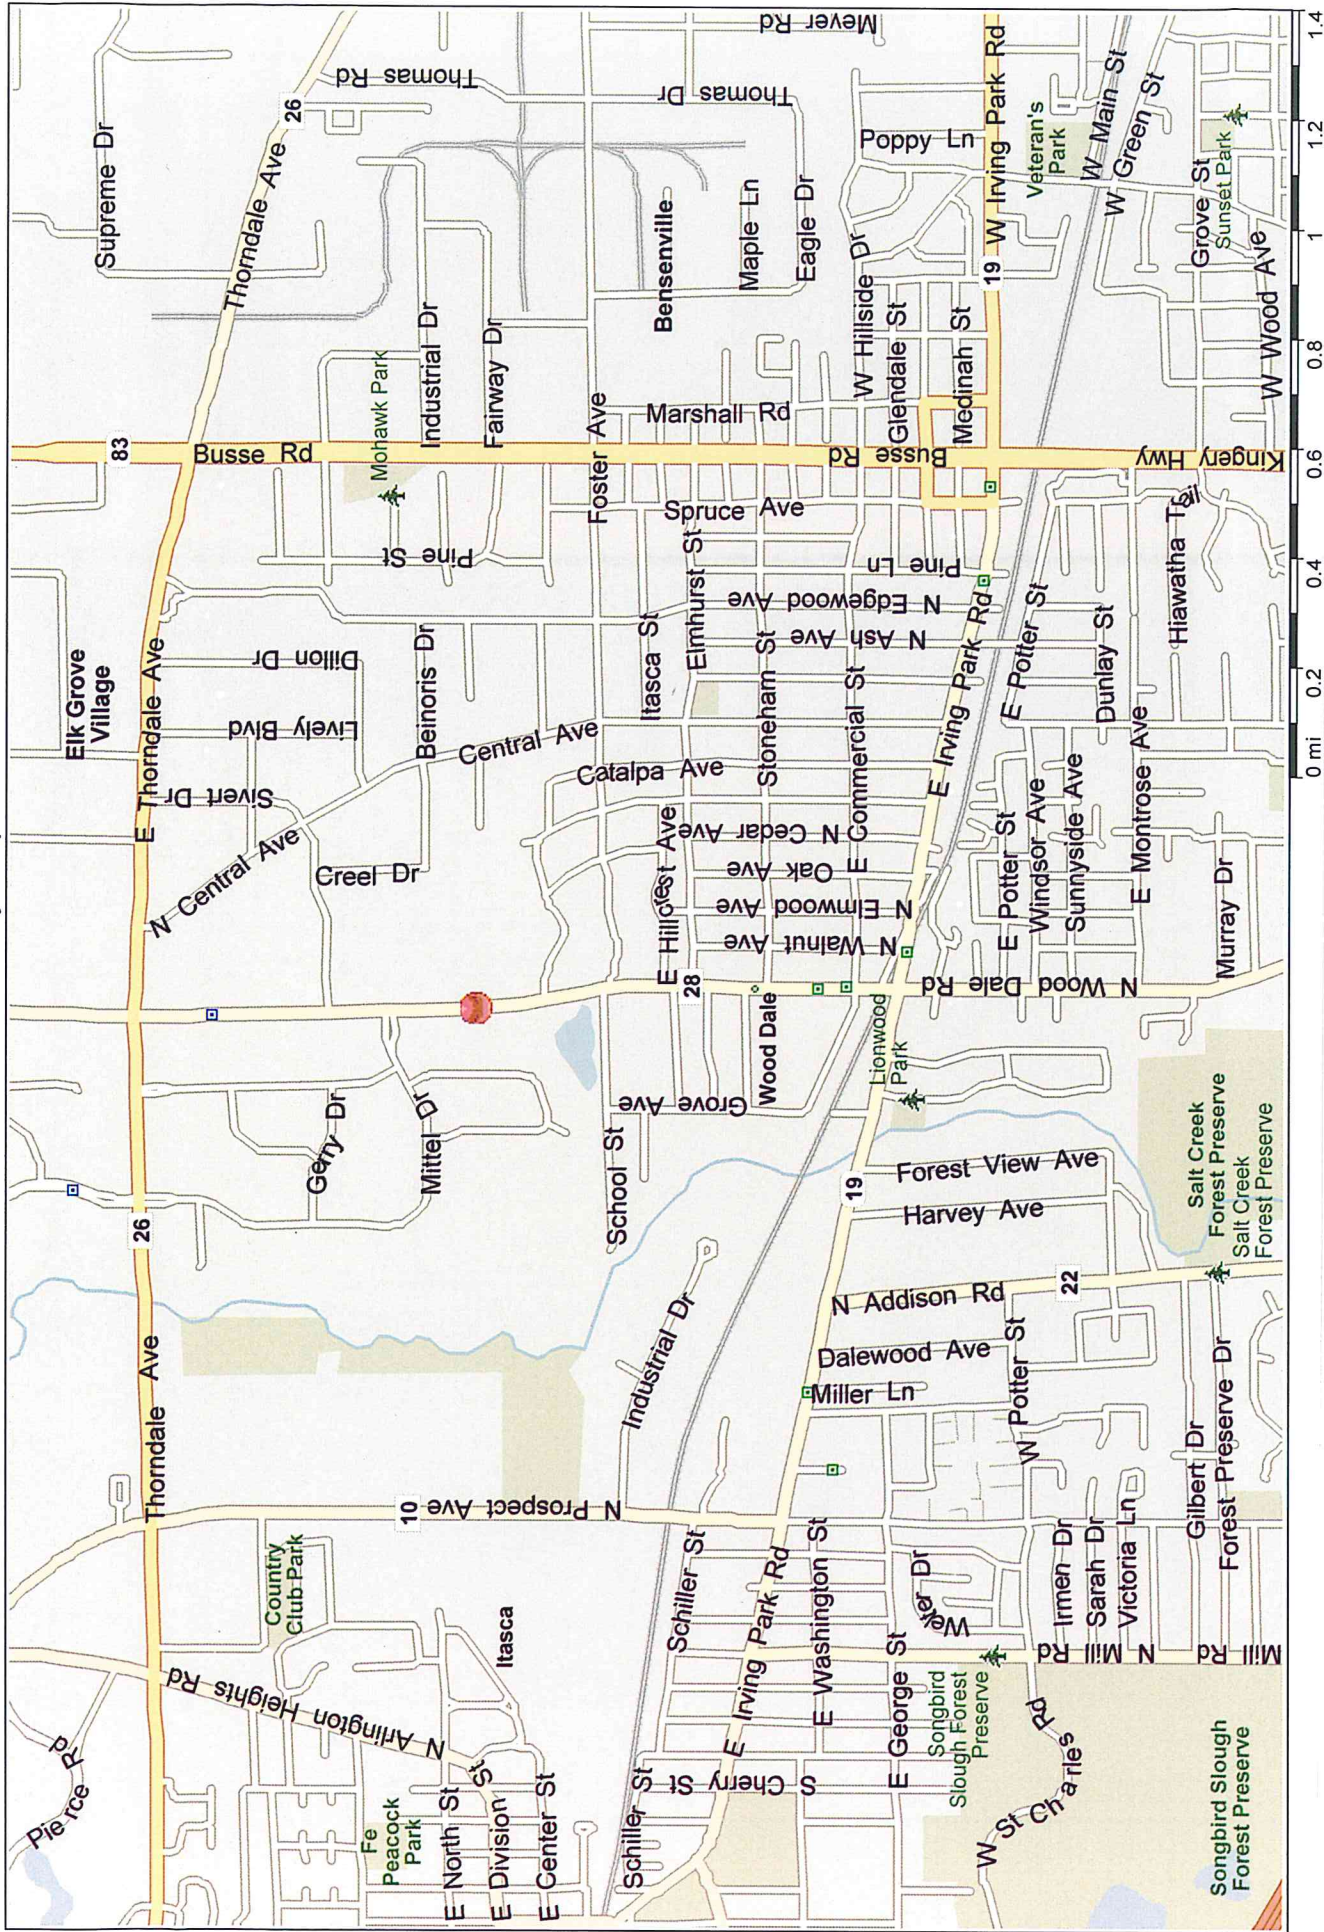

ROBBERY January - April 2017

FIRST SHIFT 11pm - 7am SECOND SHIFT 7am - 3pm THIRD SHIFT 3pm - 11pm