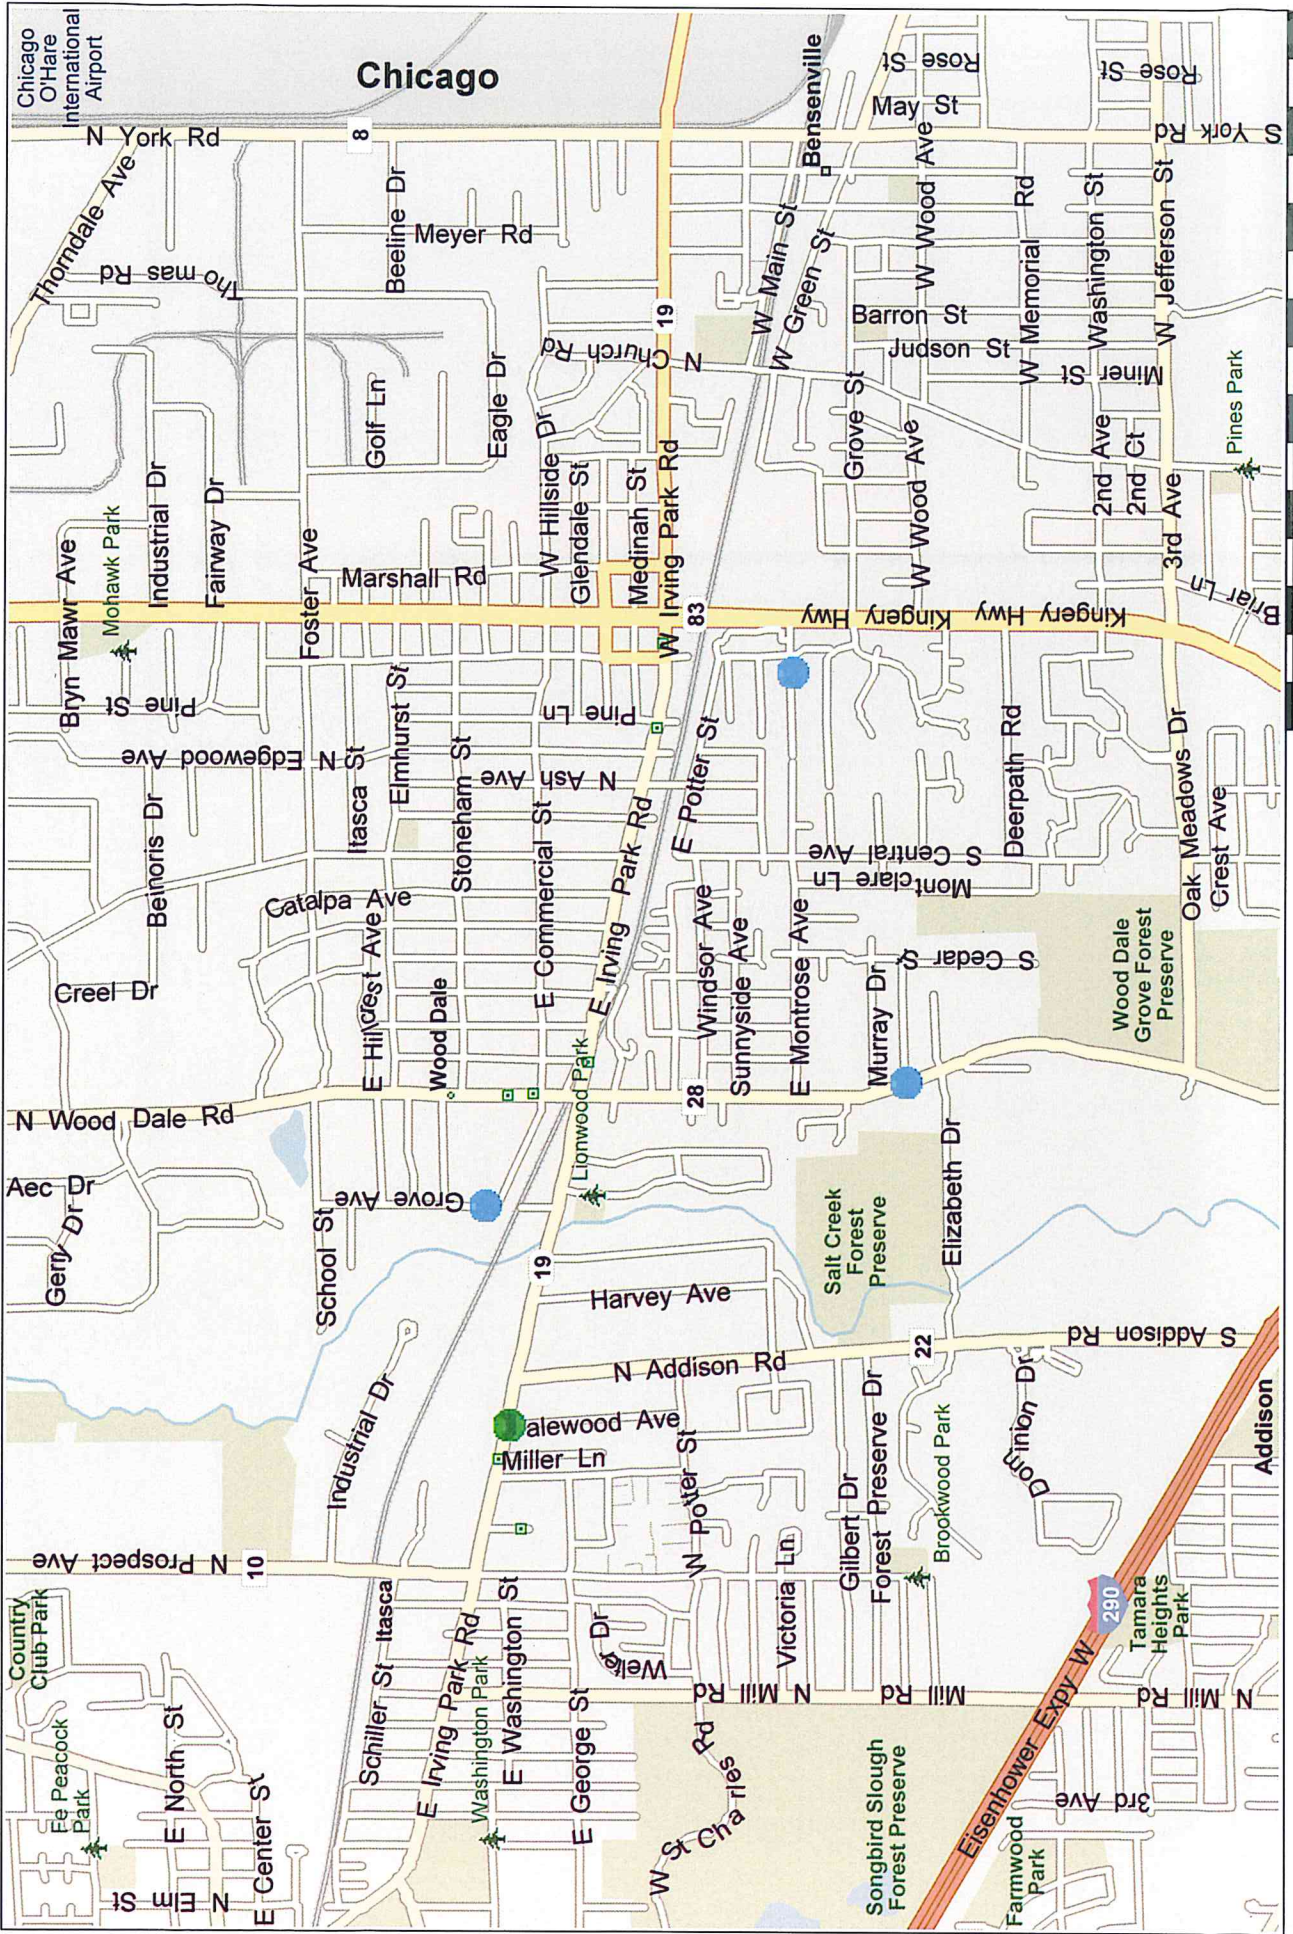

BURGLARY January - April 2017

FIRST SHIFT 11pm - 7am SECOND SHIFT 7am - 3pm THIRD SHIFT 3pm - 11pm