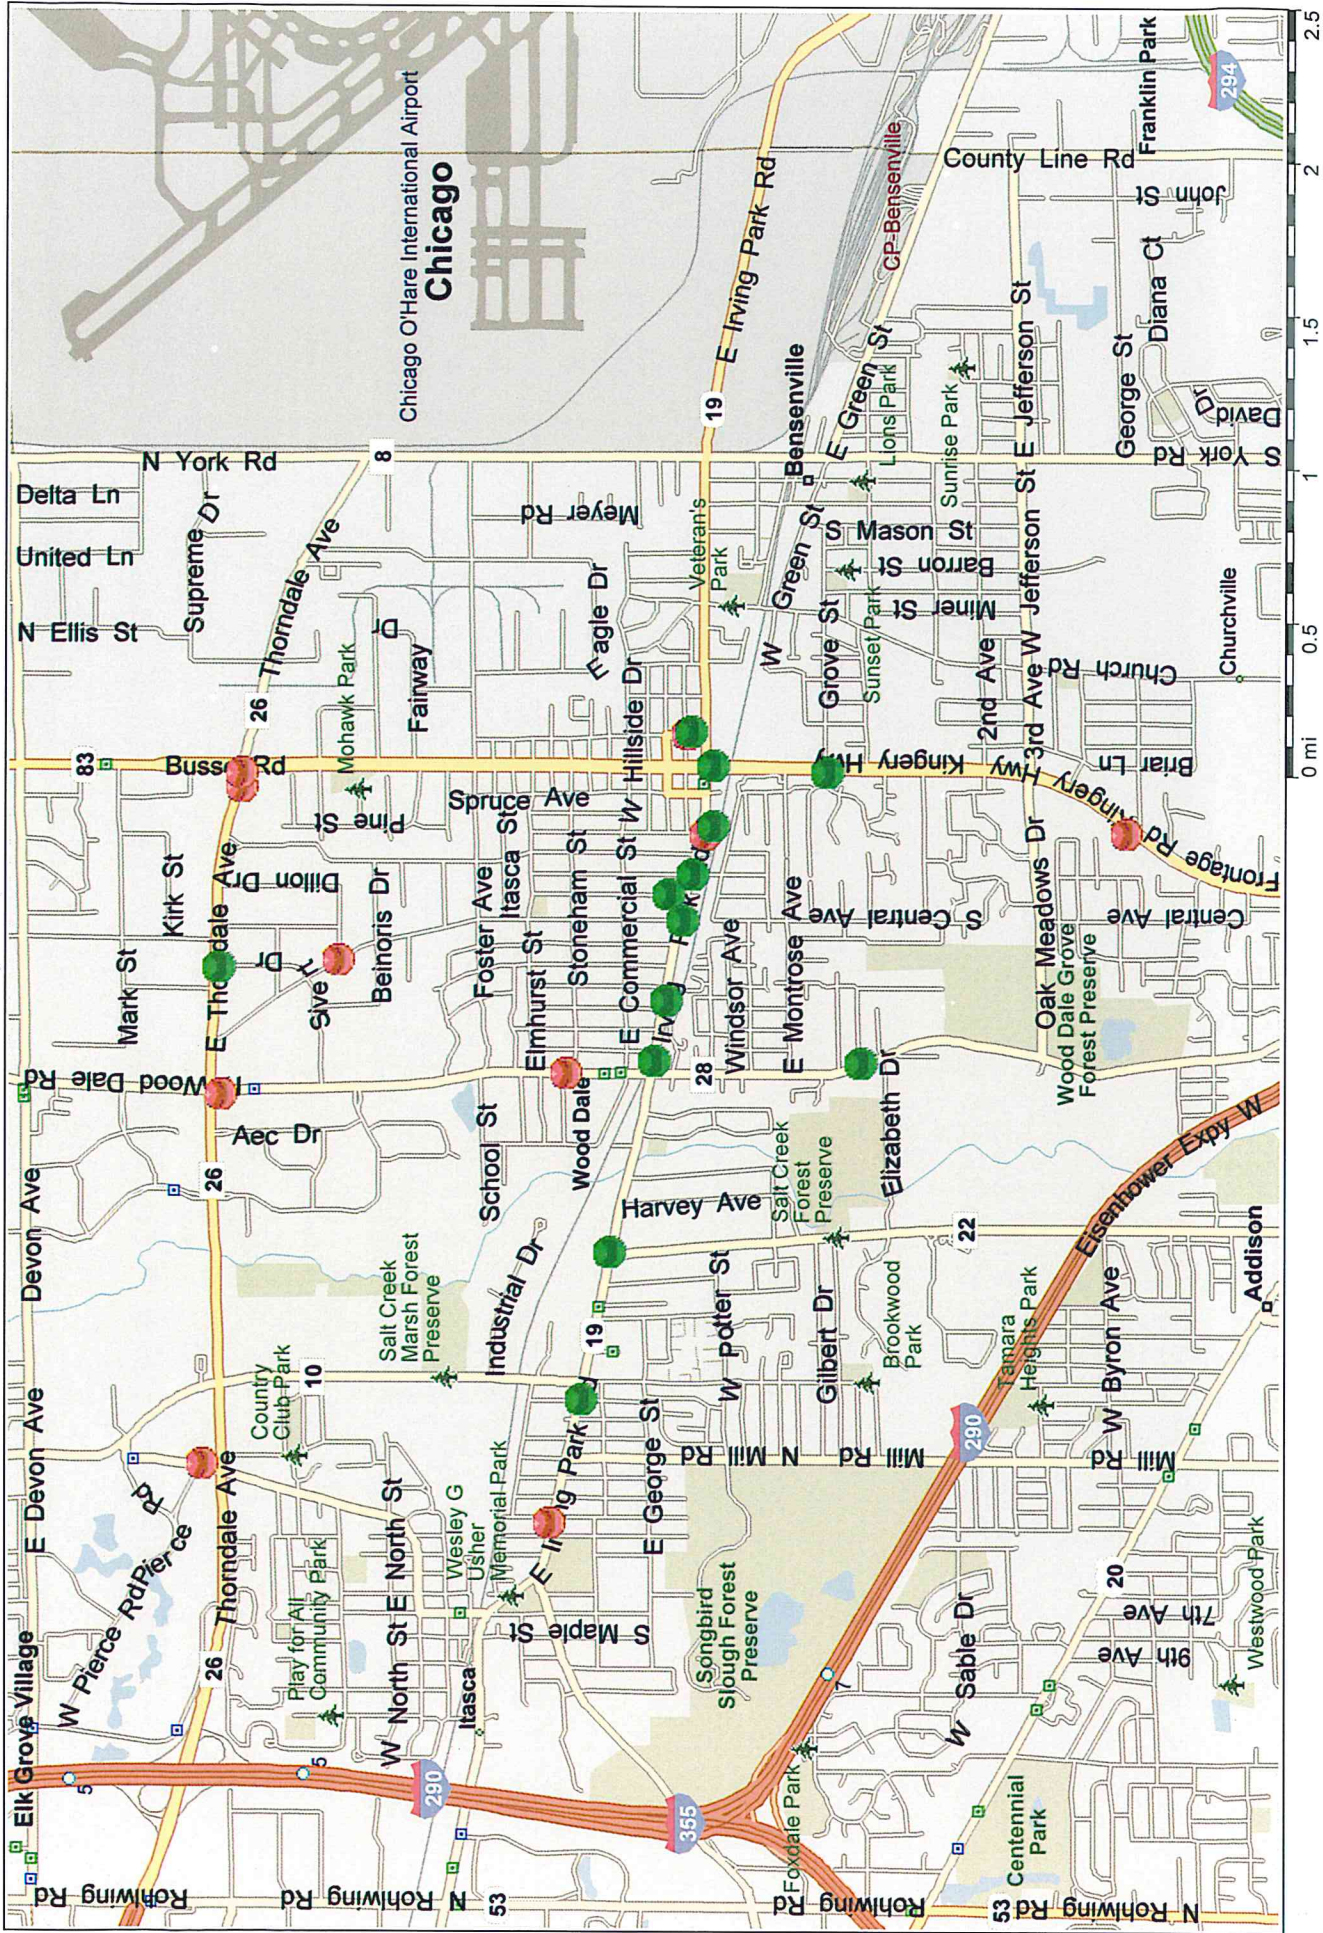

DUI January - April 2017

FIRST SHIFT 11pm - 7am SECOND SHIFT 7am - 3pm THIRD SHIFT 3pm - 11pm