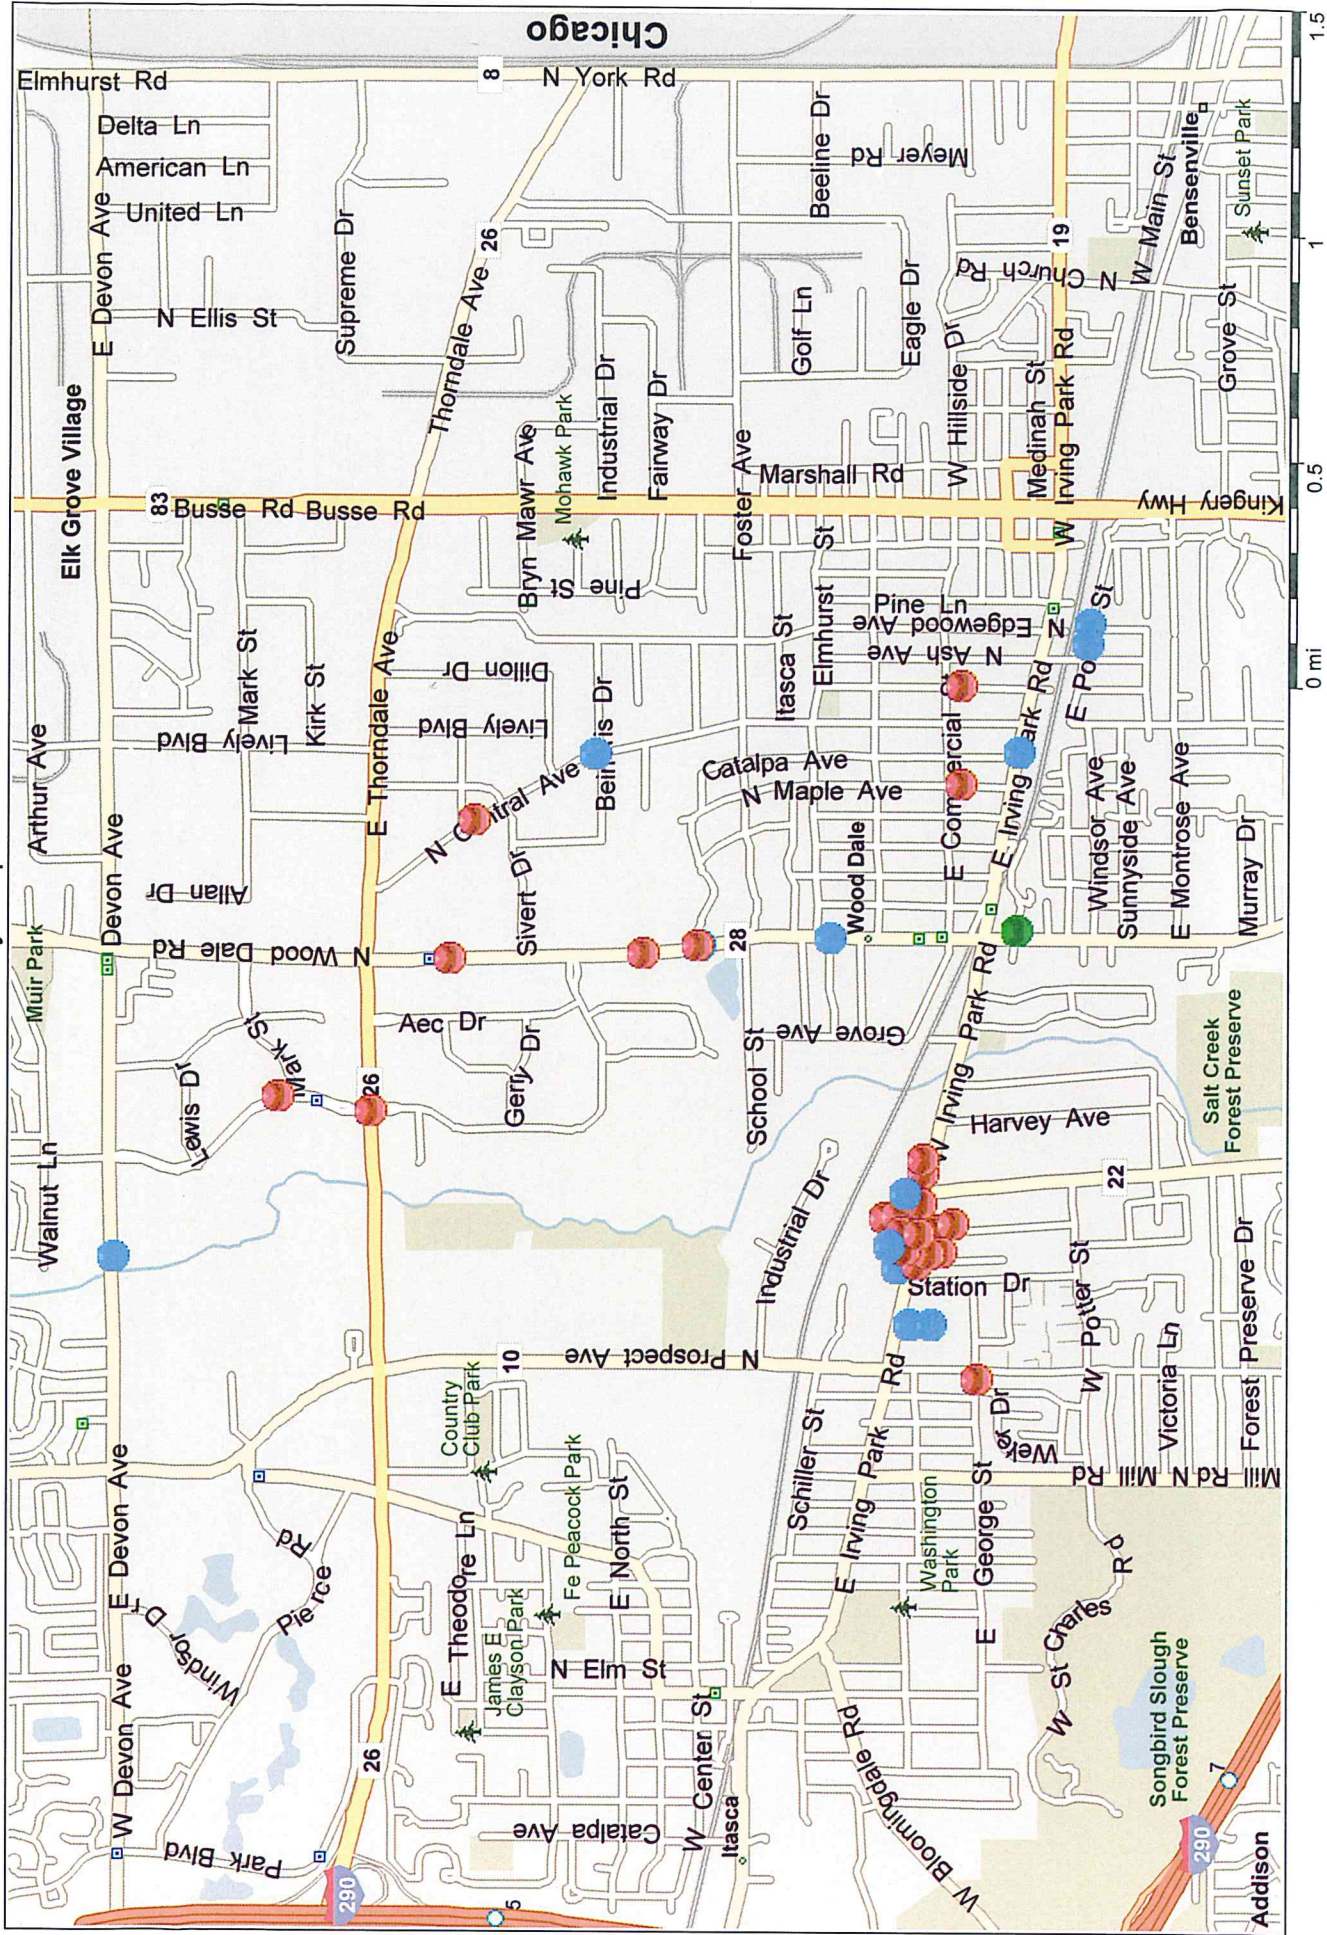

THEFT January - April 2017

FIRST SHIFT 11pm - 7am SECOND SHIFT 7am - 3pm THIRD SHIFT 3pm - 11pm