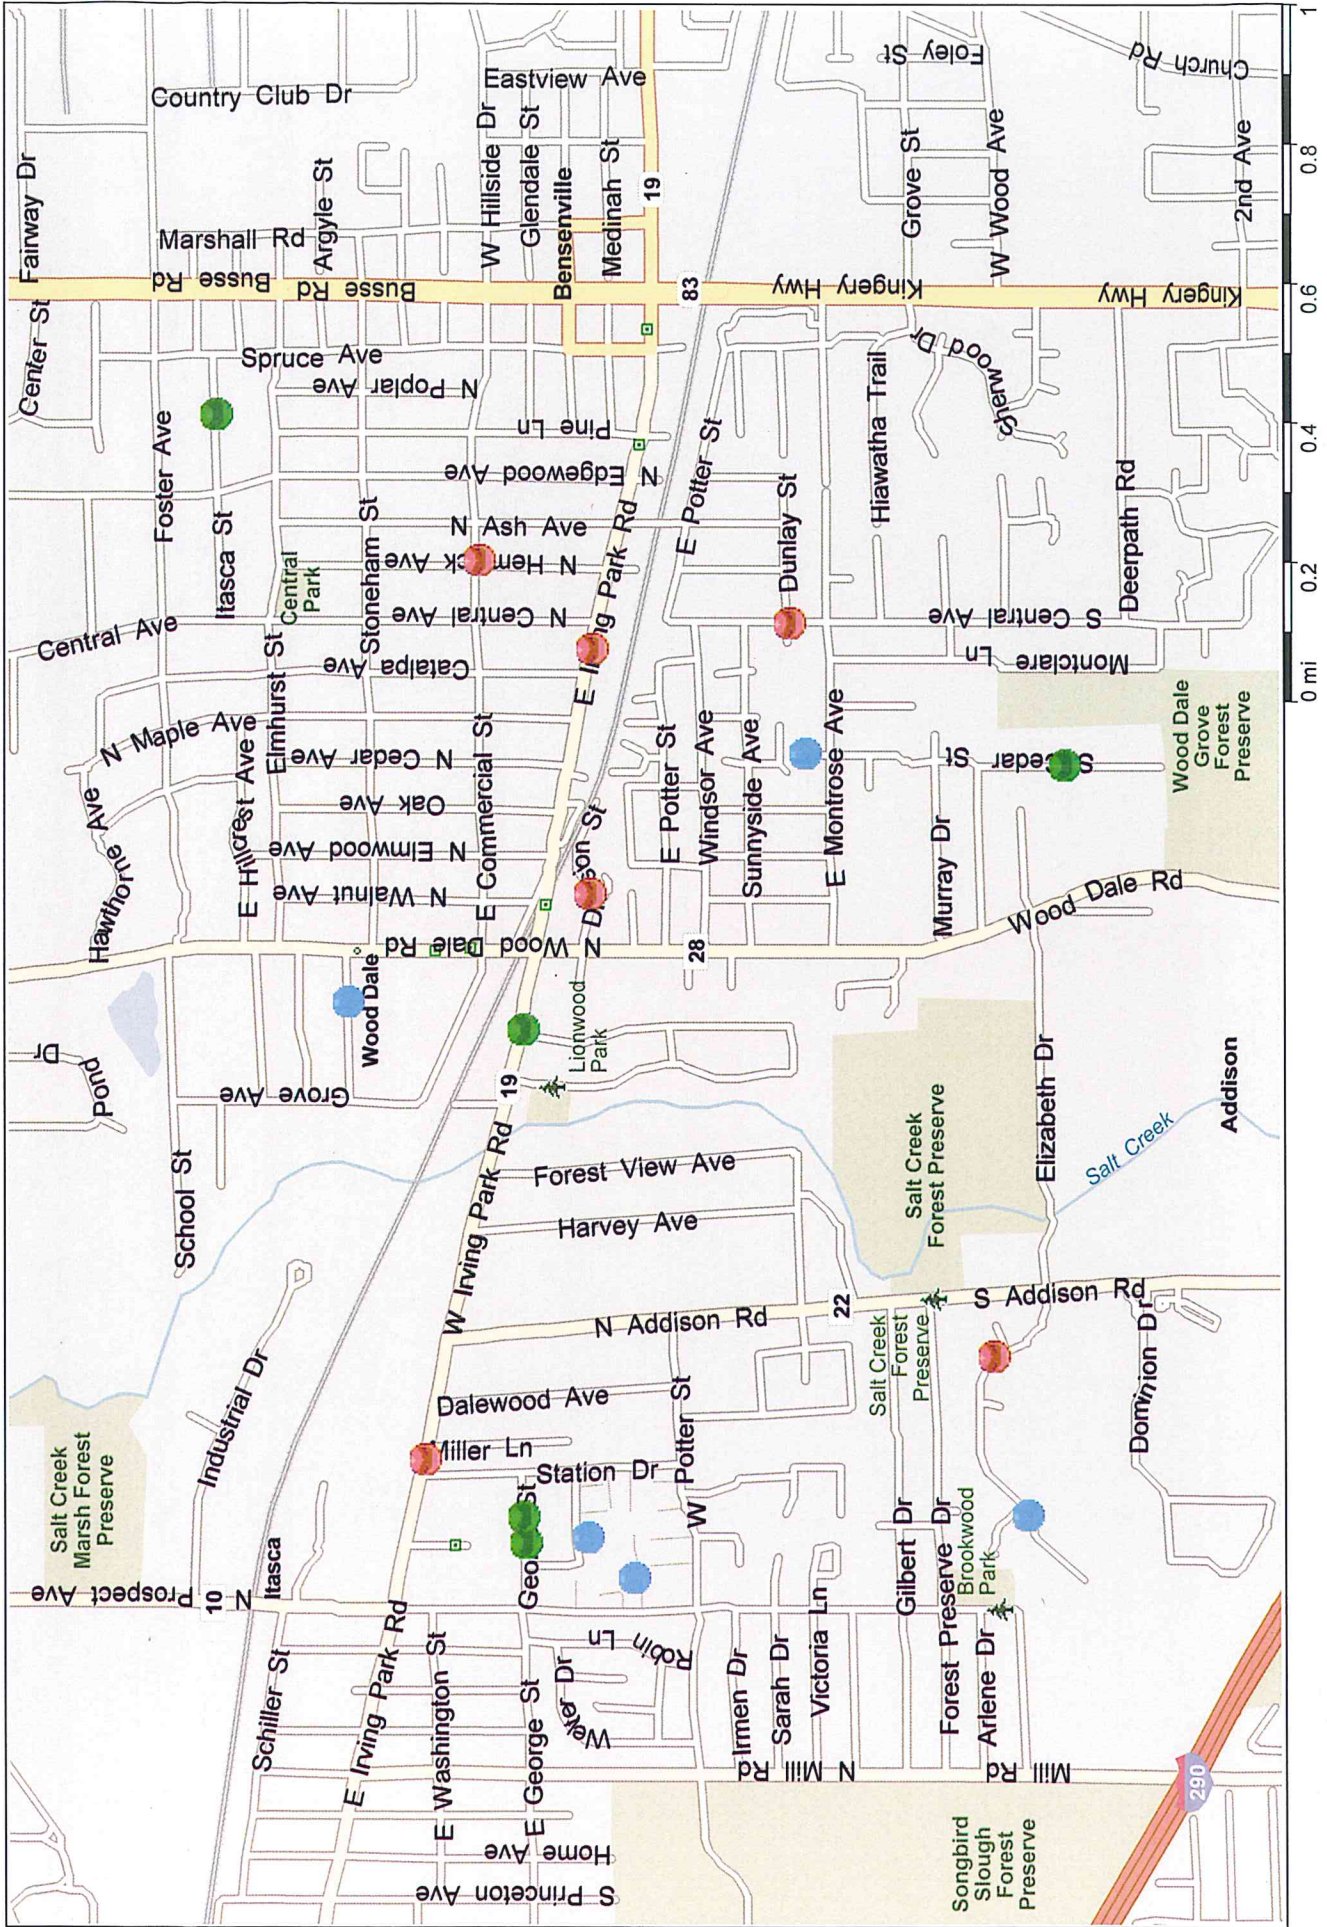

AGGRAVATED BATTERY ASSAULT May - August 2017

THIRD SHIFT 3pm - 11pm

SECOND SHIFT 7am - 3pm

FIRST SHIFT 11pm - 7am