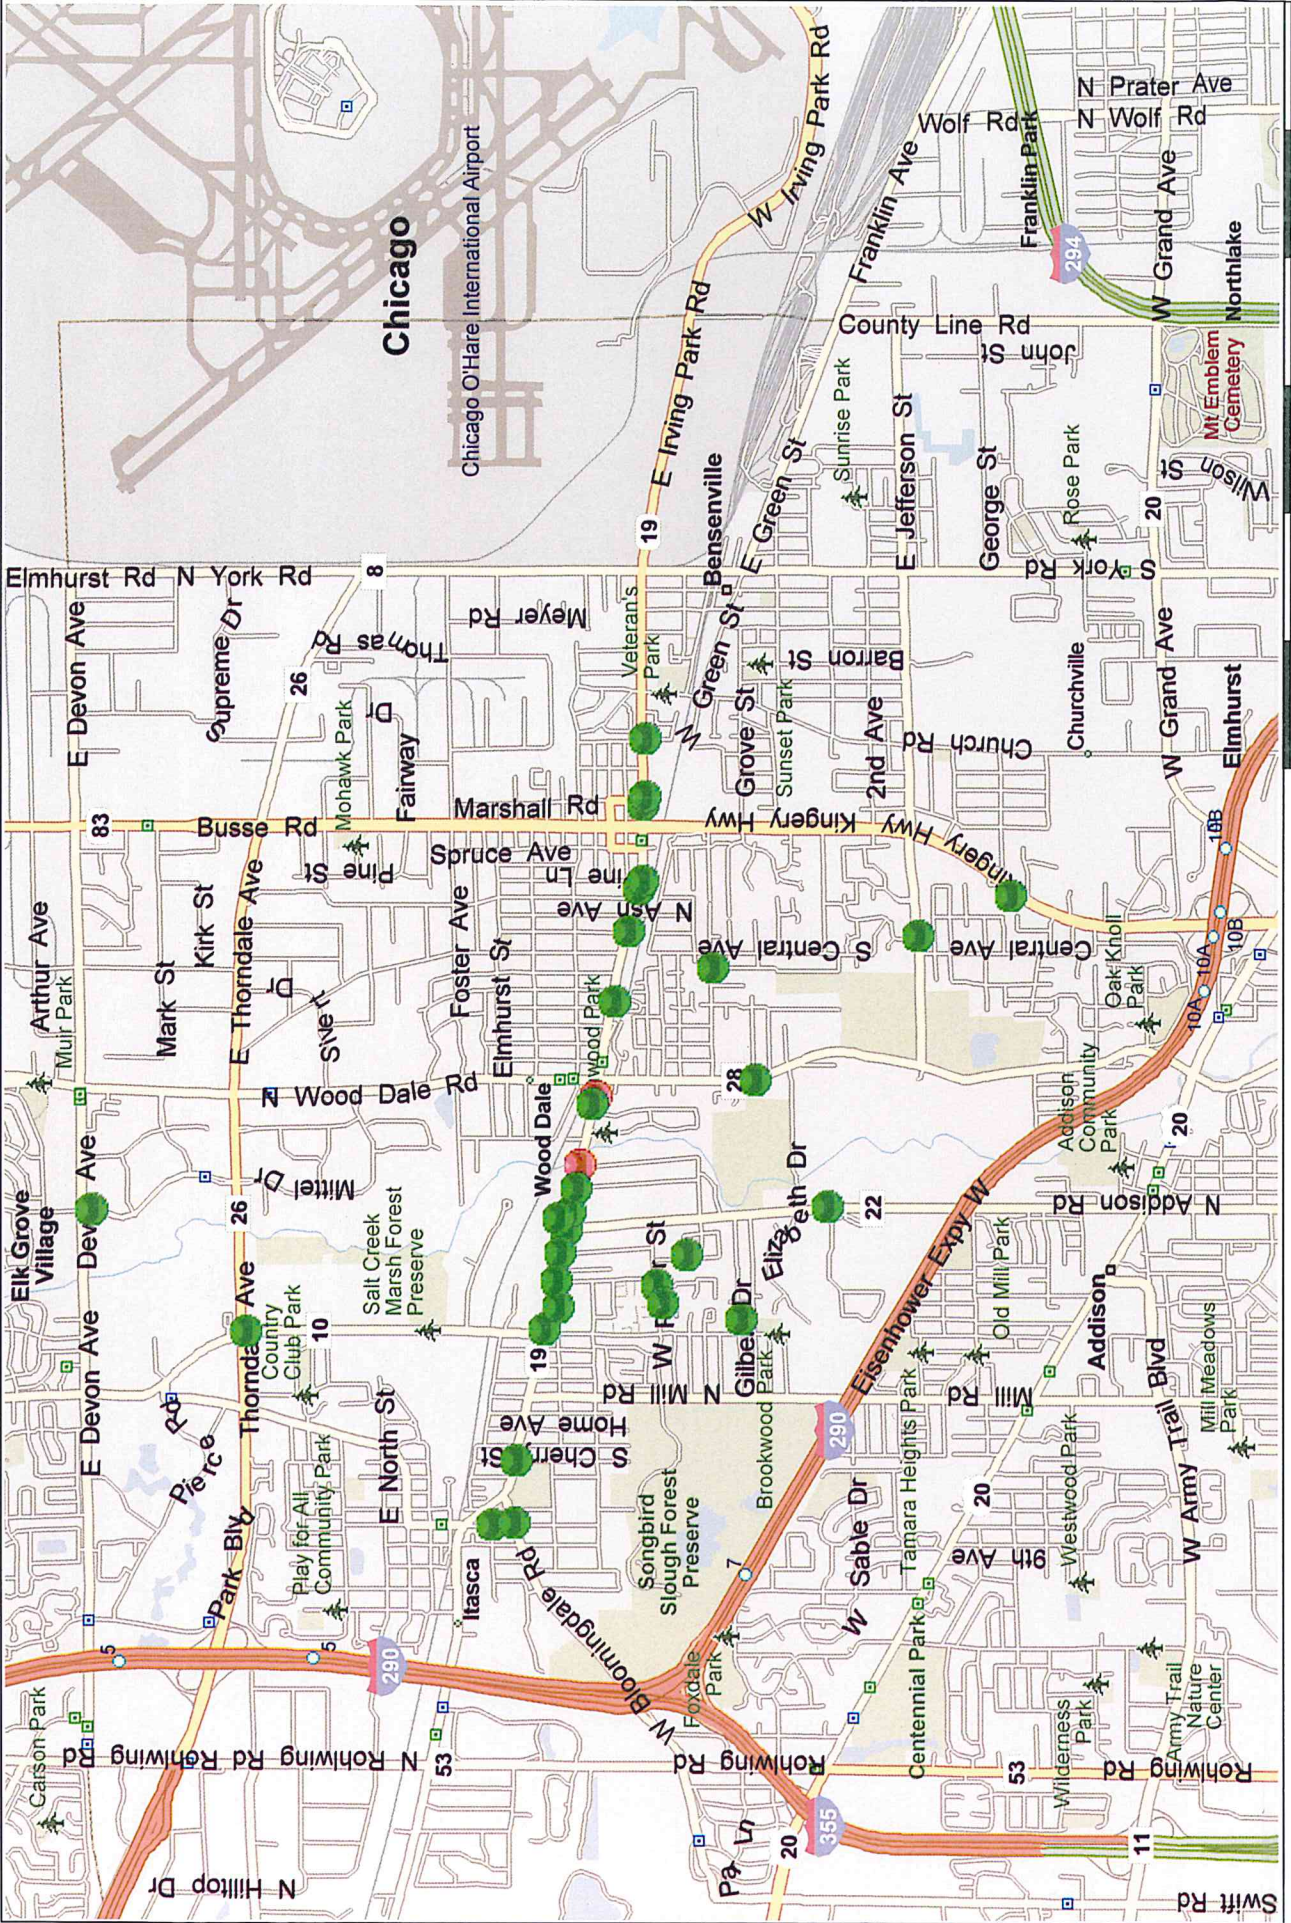

DUI - May - August 2017

FIRST SHIFT 11pm - 7am

SECOND SHIFT 7am - 3pm

THIRD SHIFT 3pm - 11pm