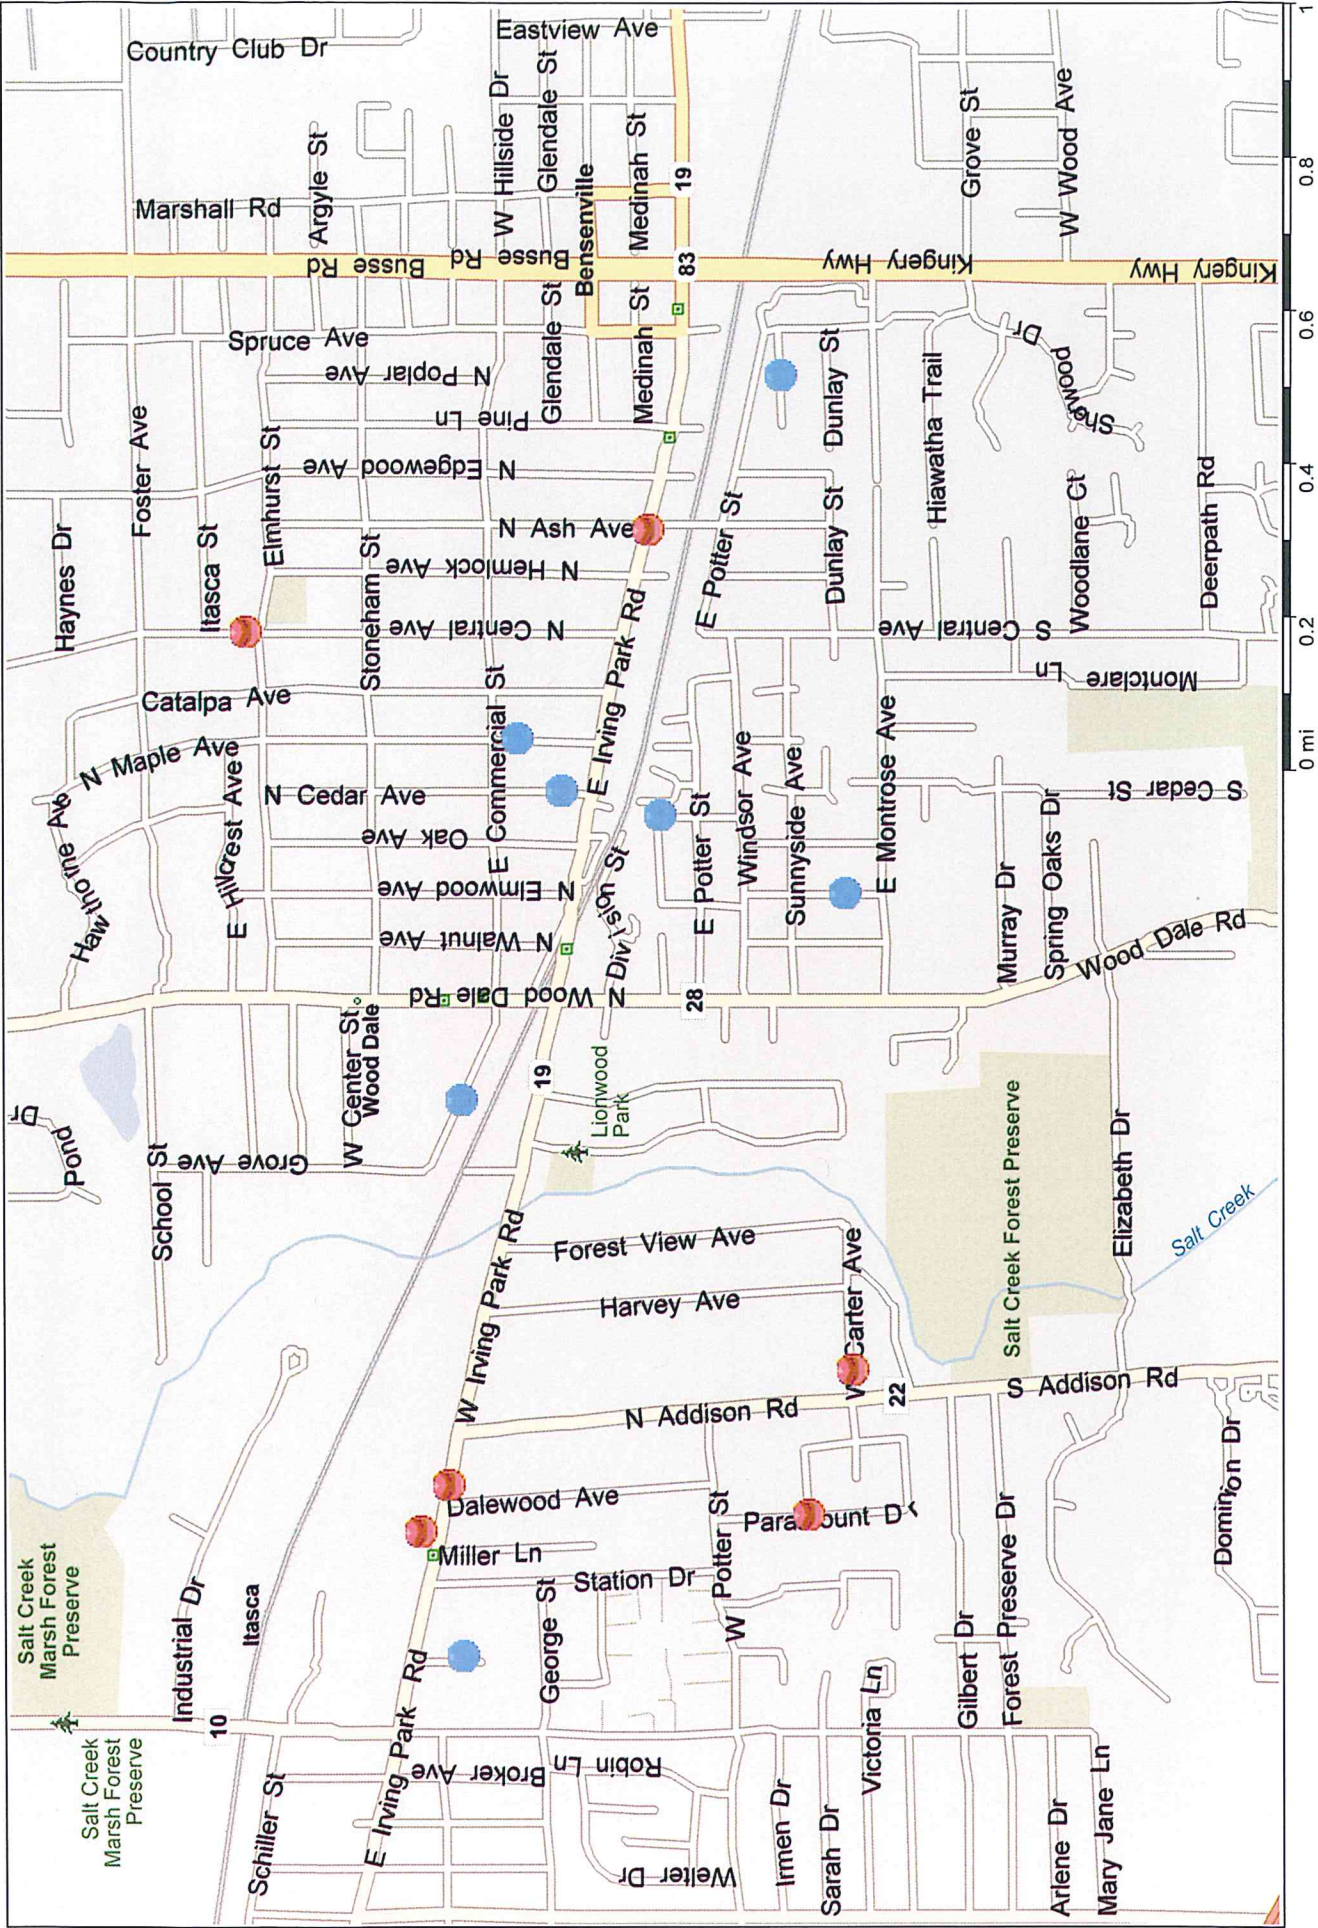

BURGLARY FROM MOTOR VEHICLE May - August 2017

FIRST SHIFT 11pm - 7am SECOND SHIFT 7am - 3pm THIRD SHIFT 3pm - 11pm