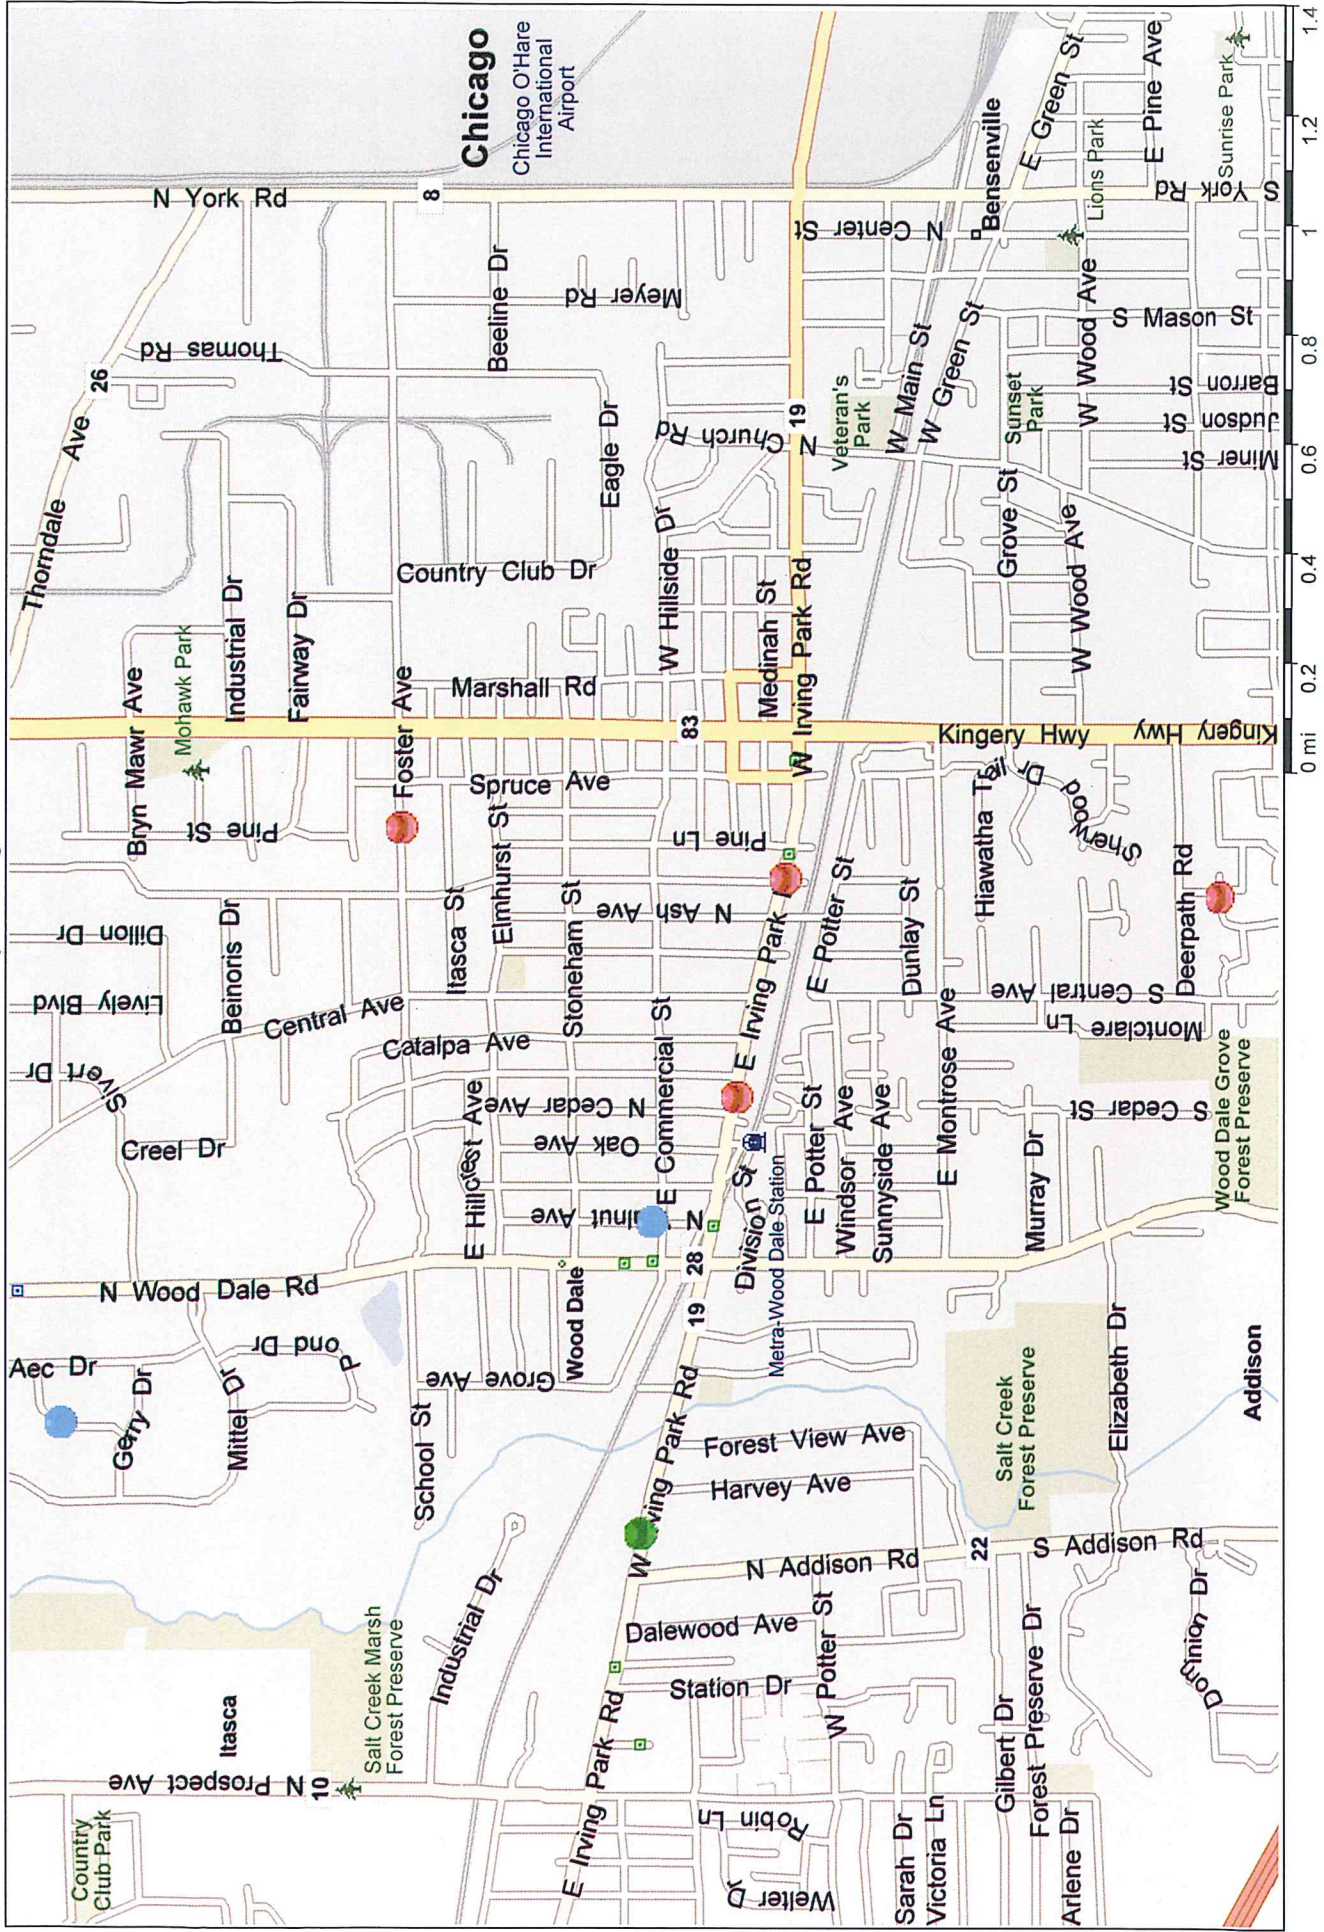

BURGLARY May - August 2017

FIRST SHIFT 11pm - 7am SECOND SHIFT 7am - 3pm THIRD SHIFT 3pm - 11pm