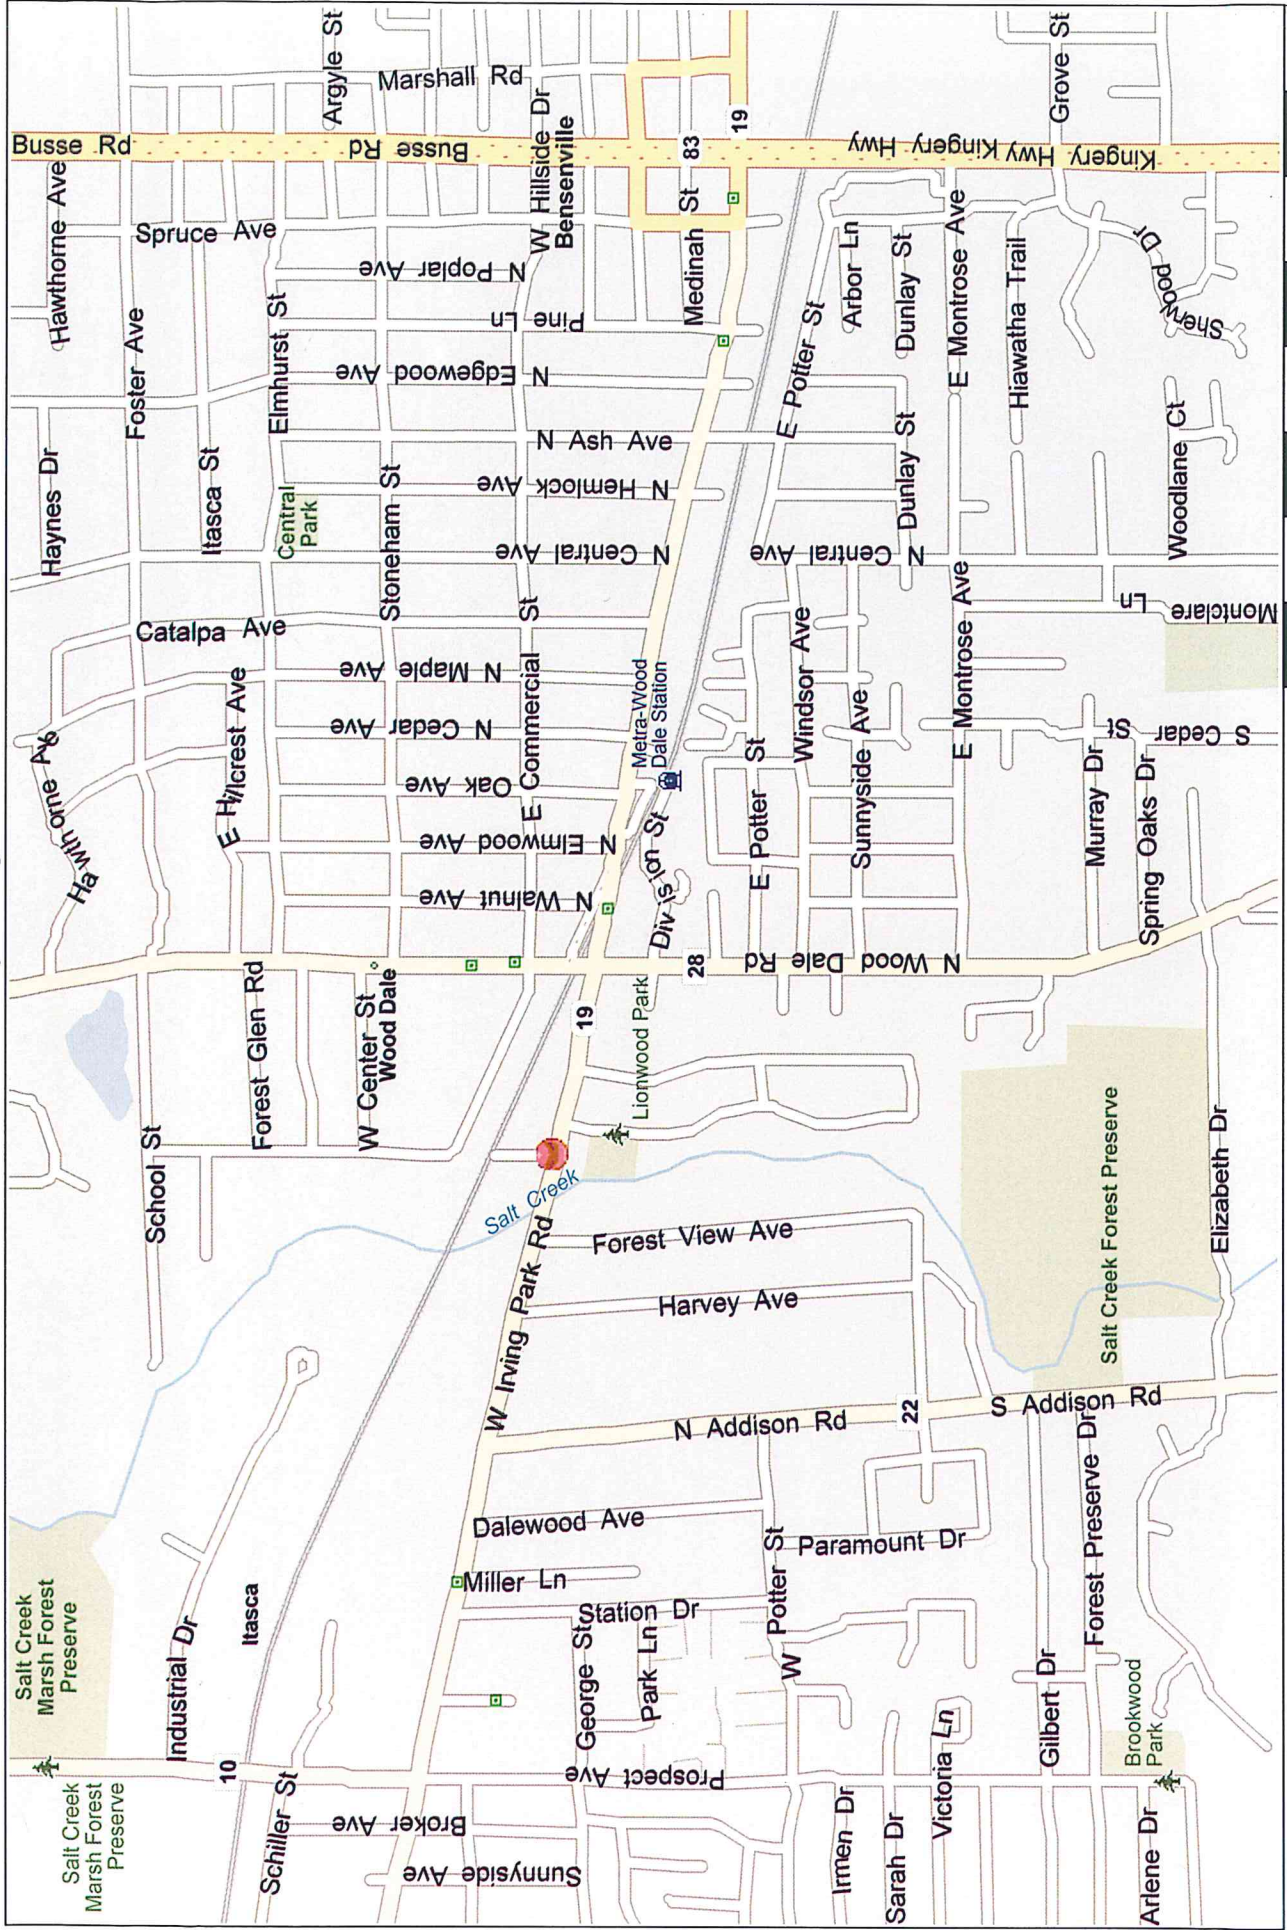

ROBBERY May - August 2017

FIRST SHIFT 11pm - 7am   SECOND SHIFT 7am - 3pm   THIRD SHIFT 3pm - 11pm