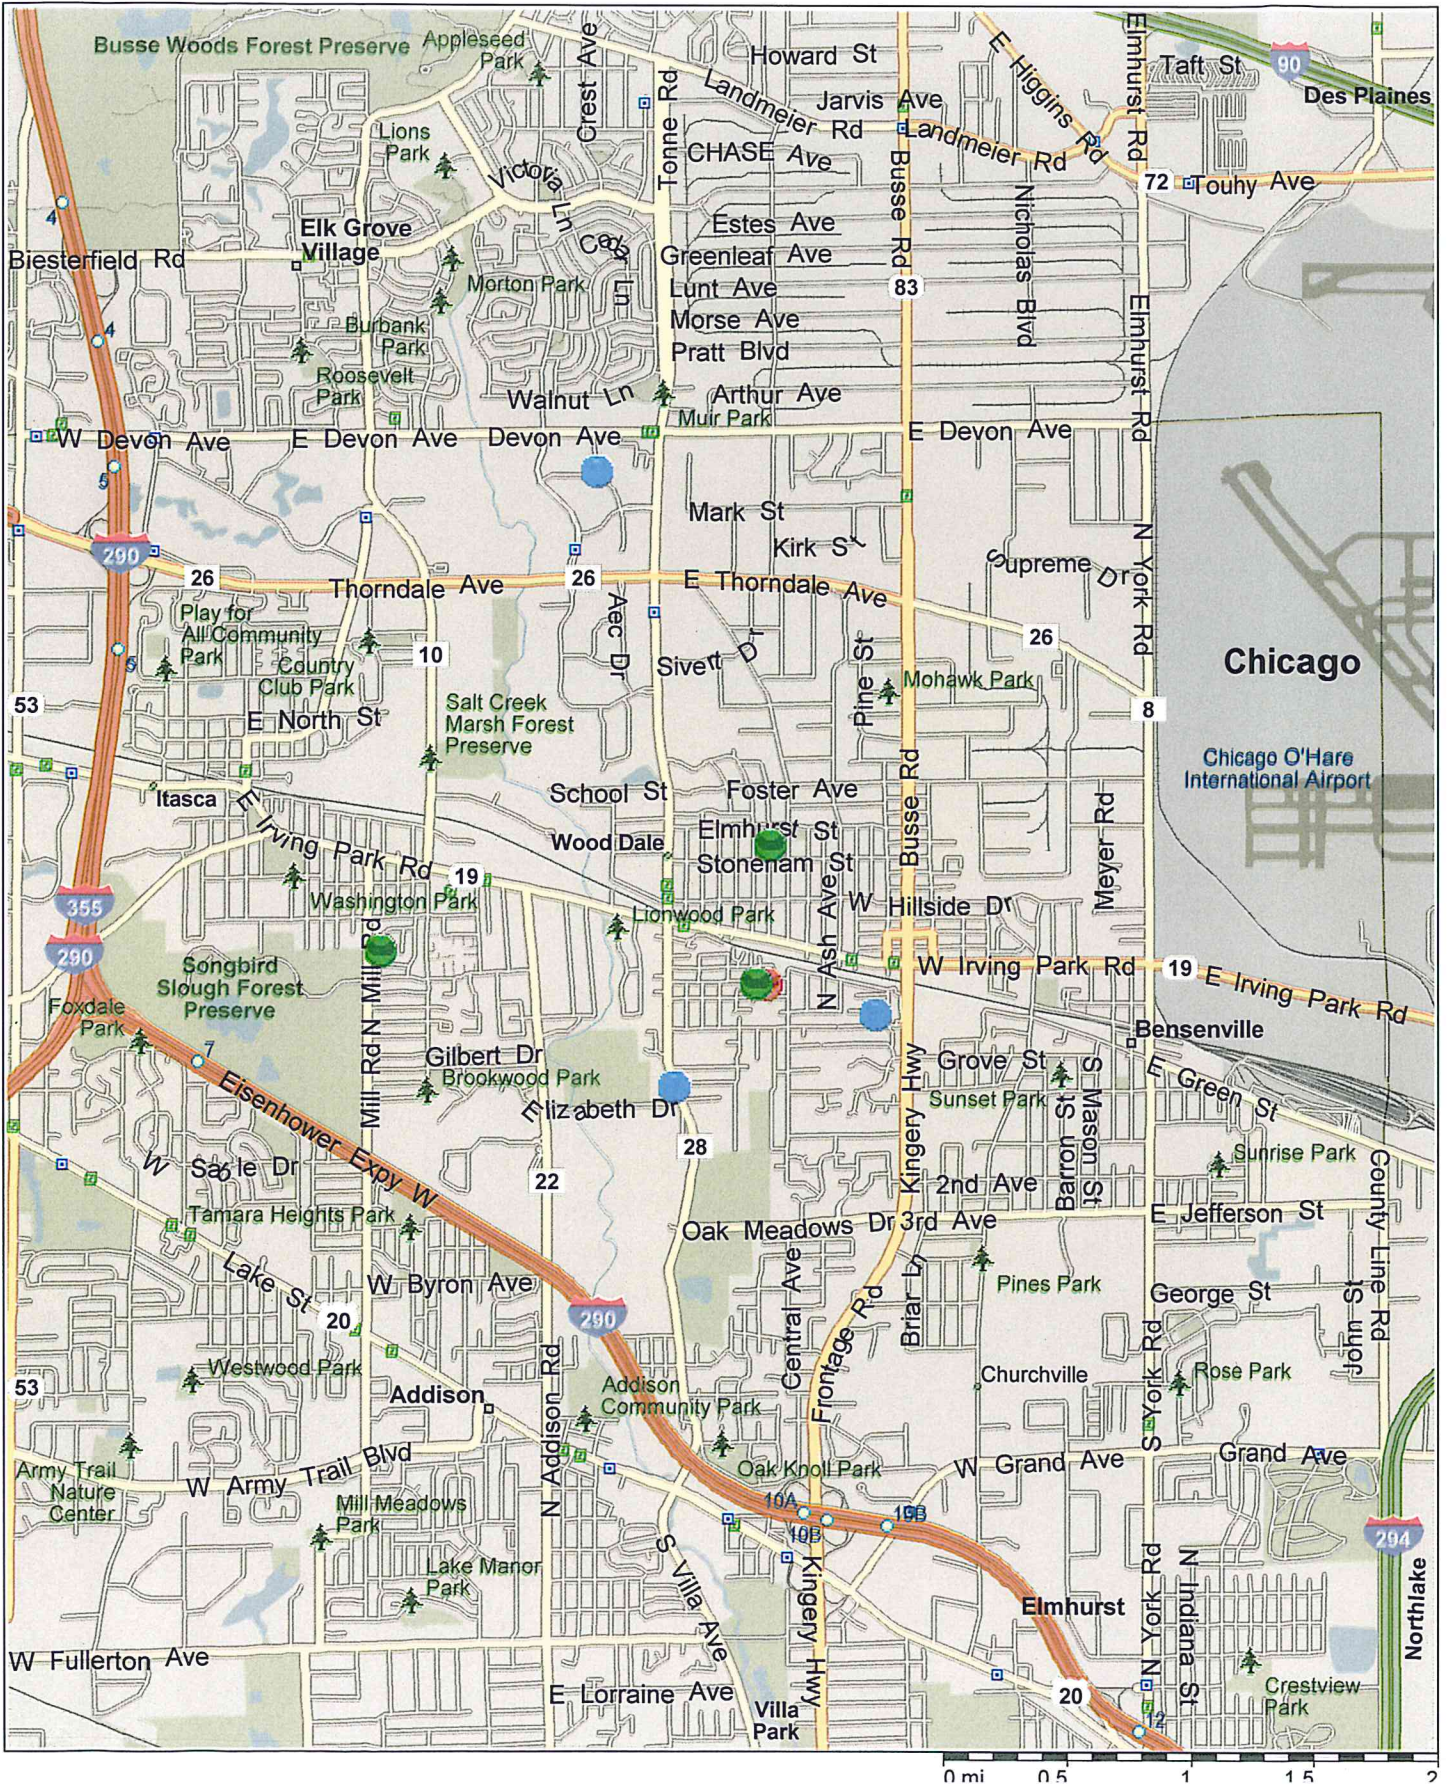

BURGLARY FROM MOTOR VEHICLE MAY - AUGUST 2018

FIRST SHIFT

11pm - 7am

SECOND SHIFT

7am - 3pm

THIRD SHIFT

3pm - 11pm