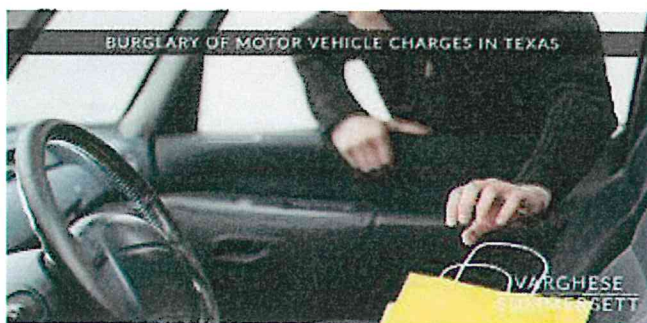

BURGLARY FROM MOTOR VEHICLE MAY - AUGUST 2018

During the months of **May - August 2018**, the Wood Dale Police Department handled **7 cases** of **Burglary to Motor Vehicle**. Those cases when analyzed provide the following information.

43% of the cases occurred during the **First shift** (11:00pm-7:00am)

43% of the cases occurred during the **Second shift** (7:00am-3pm)

14% of the cases occurred during the **Third shift** (3:00pm-11:00pm)

0% of the cases occurred in **Retail** areas

29% of the cases occurred in **Industrial** areas

57% of the cases occurred in **Residential** areas

14% of the cases occurred in **Municipal** areas

REPORT #18	DATE	LOCATION	TIME	ZONE	WATCH
6001	6/7/2018	1501 N Michael	9:41am	Industrial	2
6166	6/12/2018	428 N Catalpa	5:31am	Residential	1
6721	6/27/2018	257E Windsor	6:47am	Residential	1
6735	6/27/2018	264 E Windsor	3:34pm	Residential	3
6803	6/29/2018	244 Welter	4:21am	Residential	1
6920	7/2/2018	190 S Wood Dale	8:34am	Municipal	2
7336	7/12/2018	466 Dunlay	1:49pm	Industrial	2