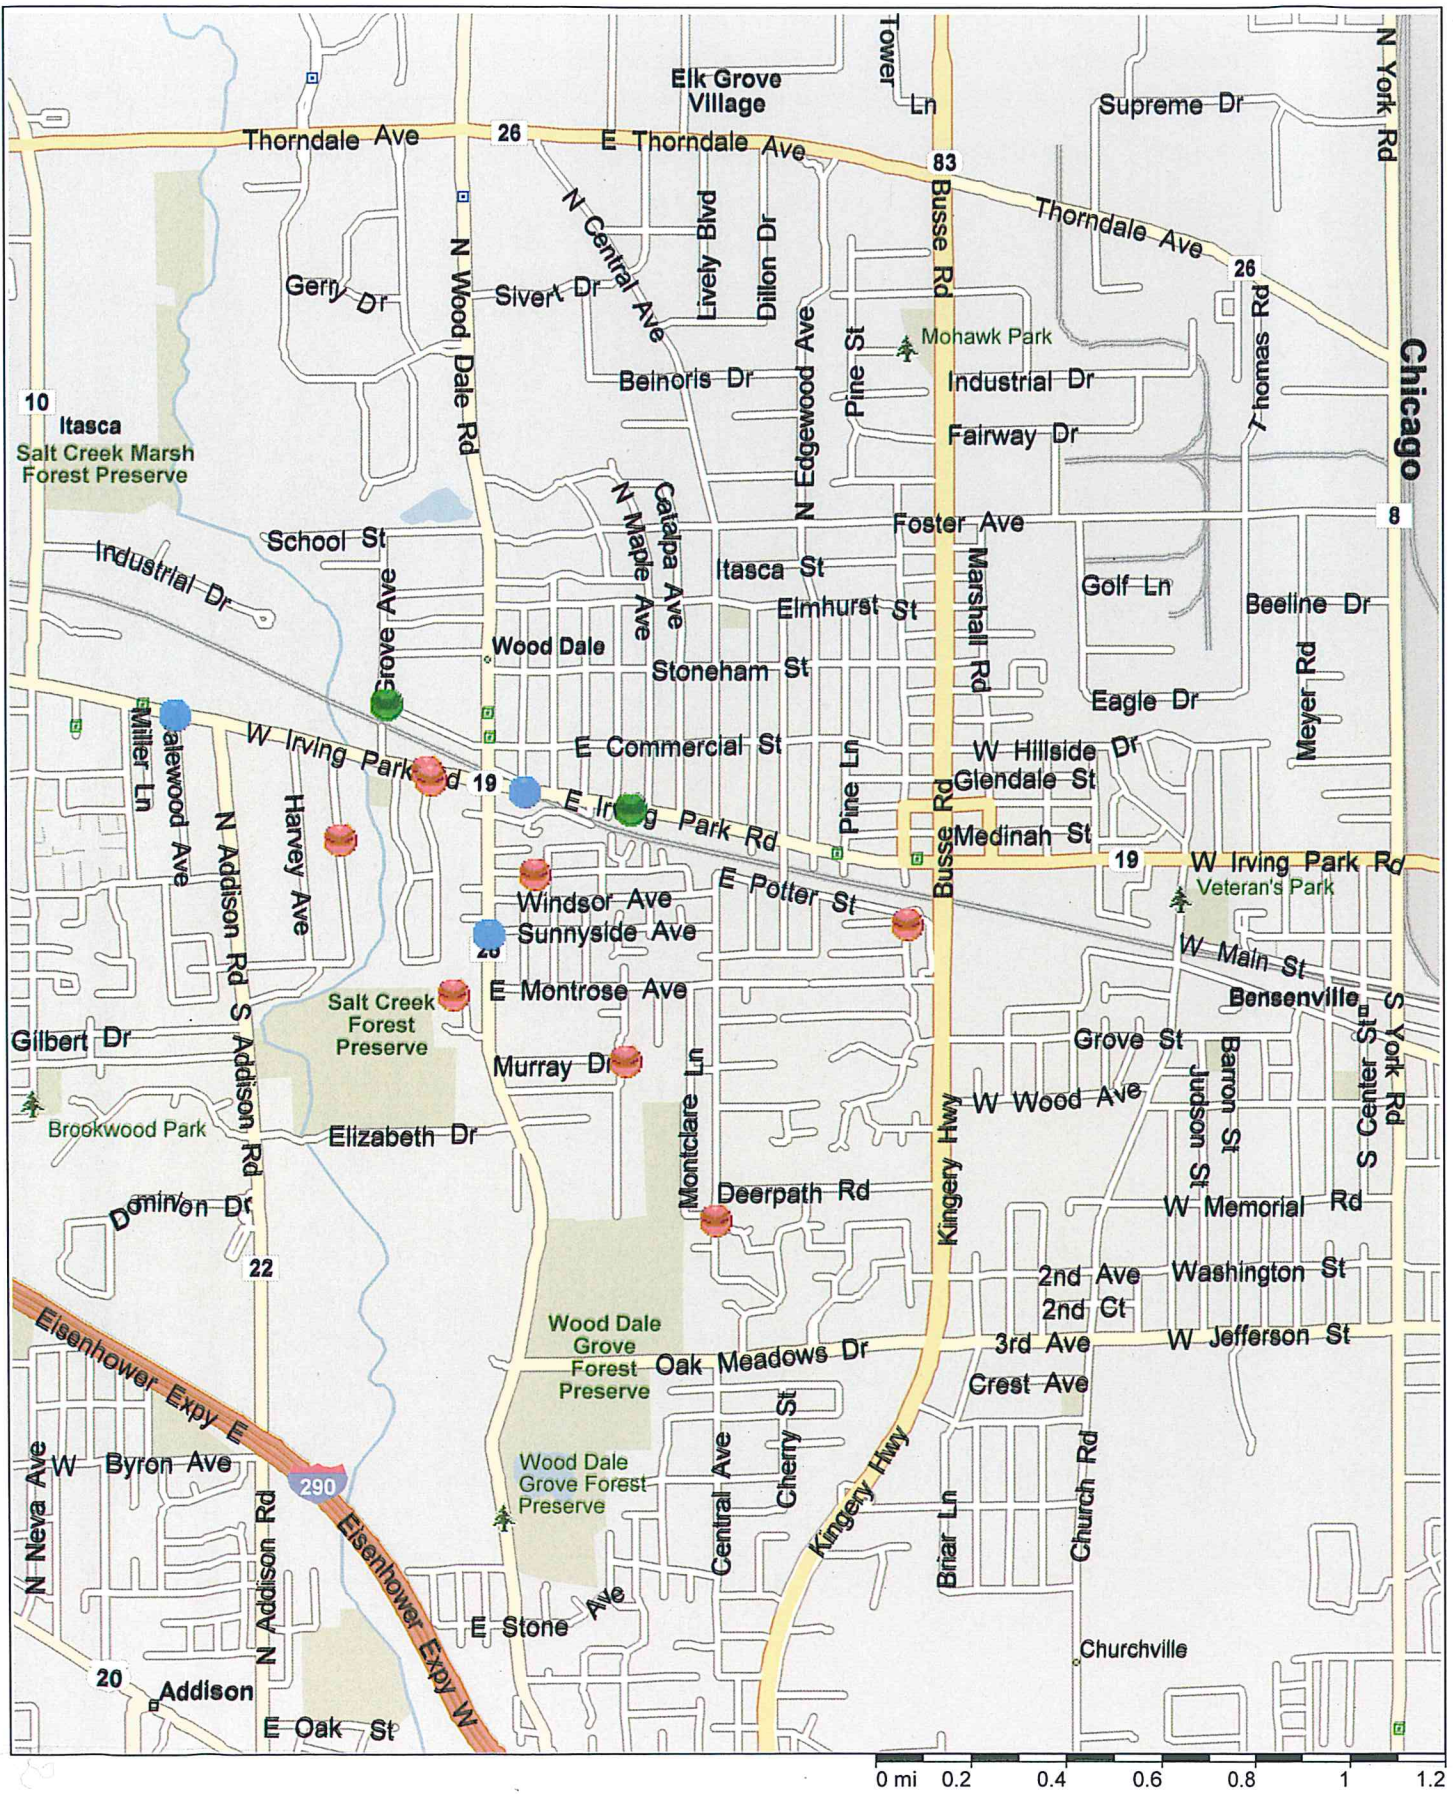

BURGLARY MAY - AUGUST 2018

0 mi 0.2 0.4 0.6 0.8 1 1.2

FIRST SHIFT 11pm - 7am   **SECOND SHIFT 7am - 3pm**   **THIRD SHIFT 3pm - 11pm**