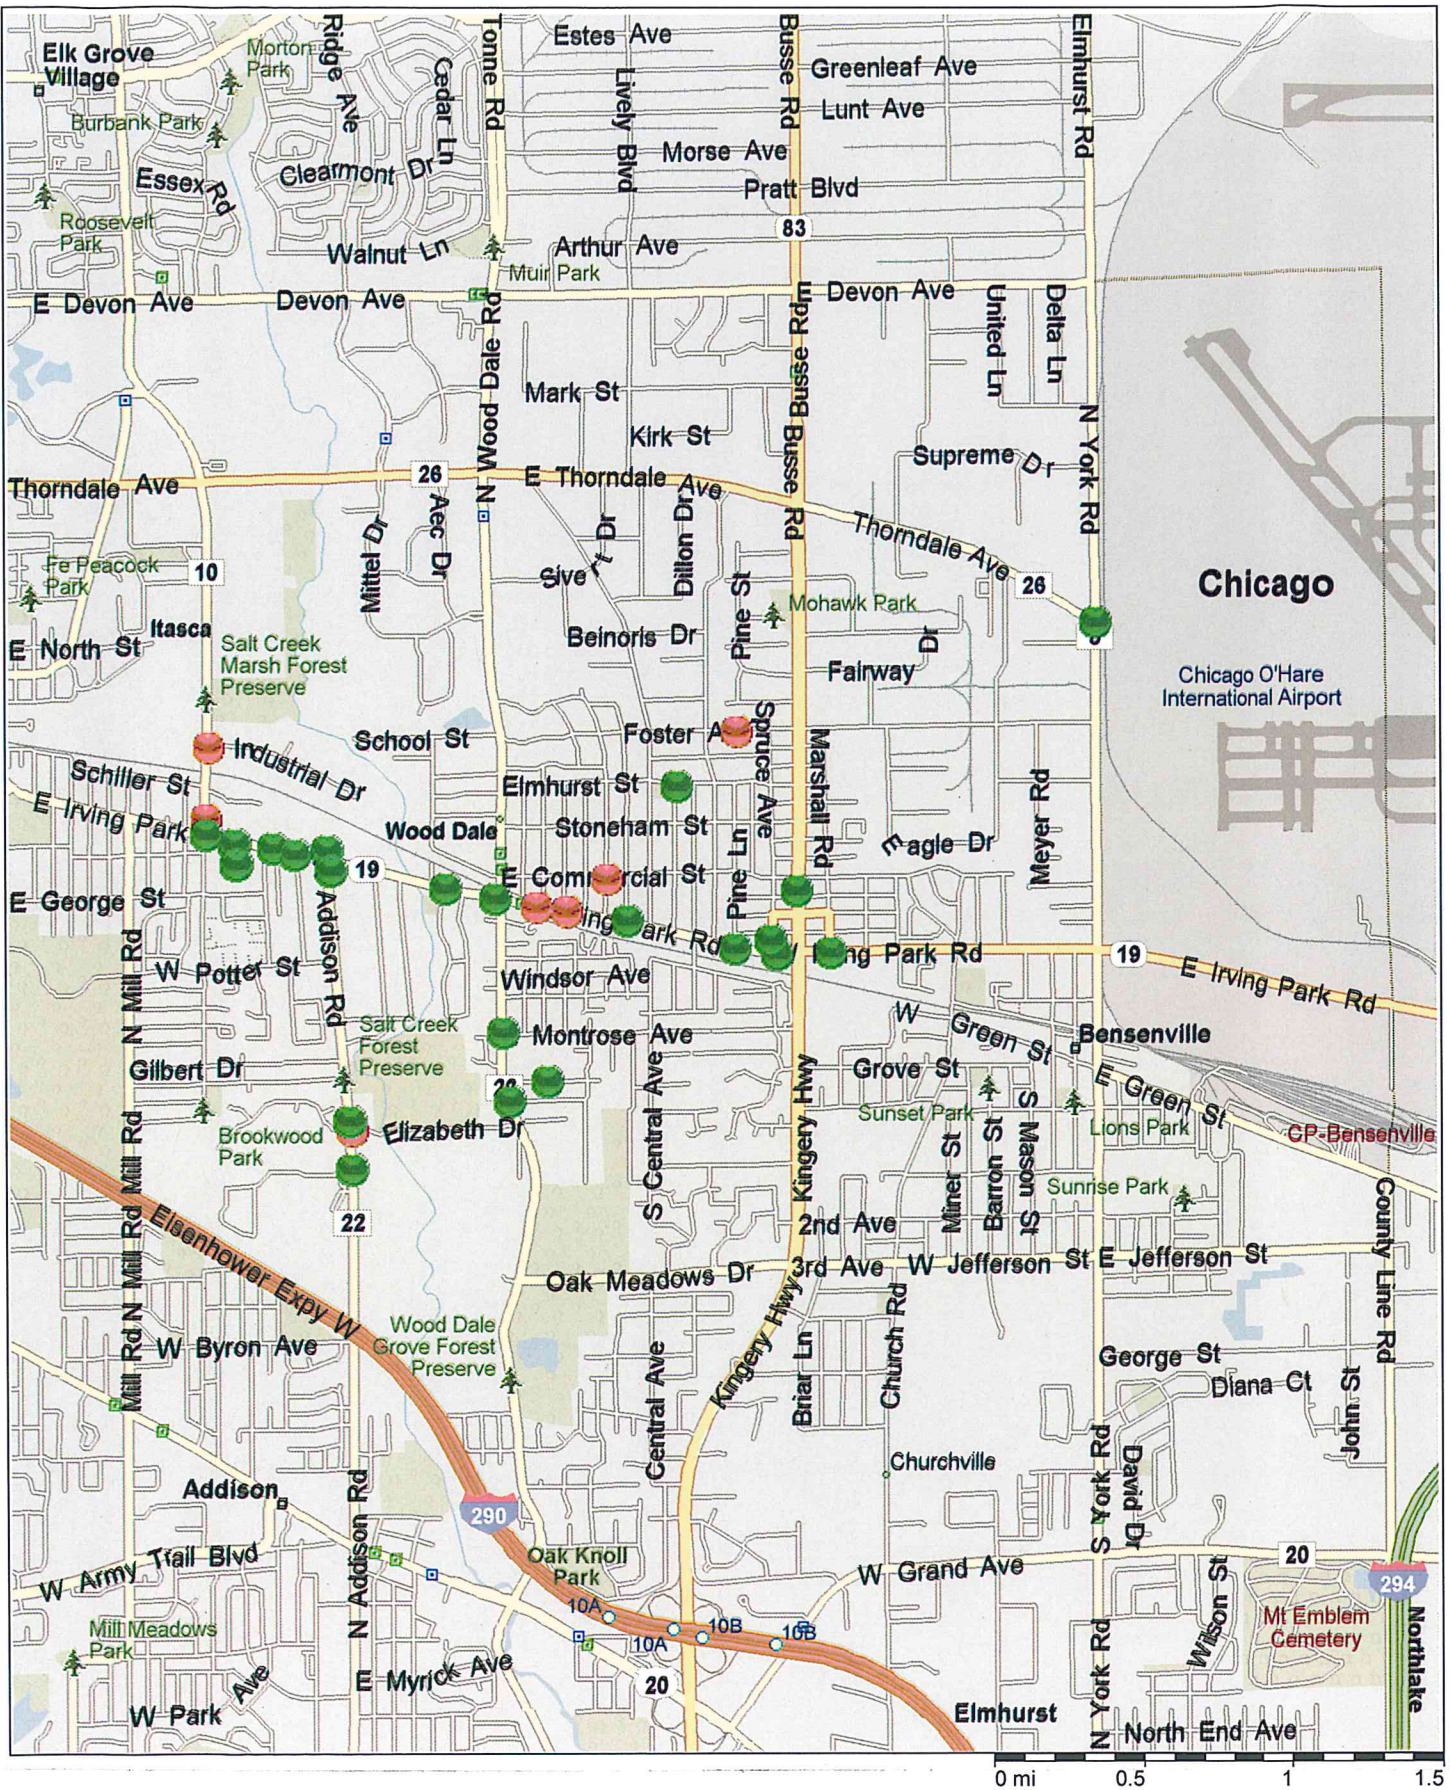

DUI MAY - AUGUST 2018

FIRST SHIFT 11pm - 7am

SECOND SHIFT 7am - 3pm

THIRD SHIFT 3pm - 11pm