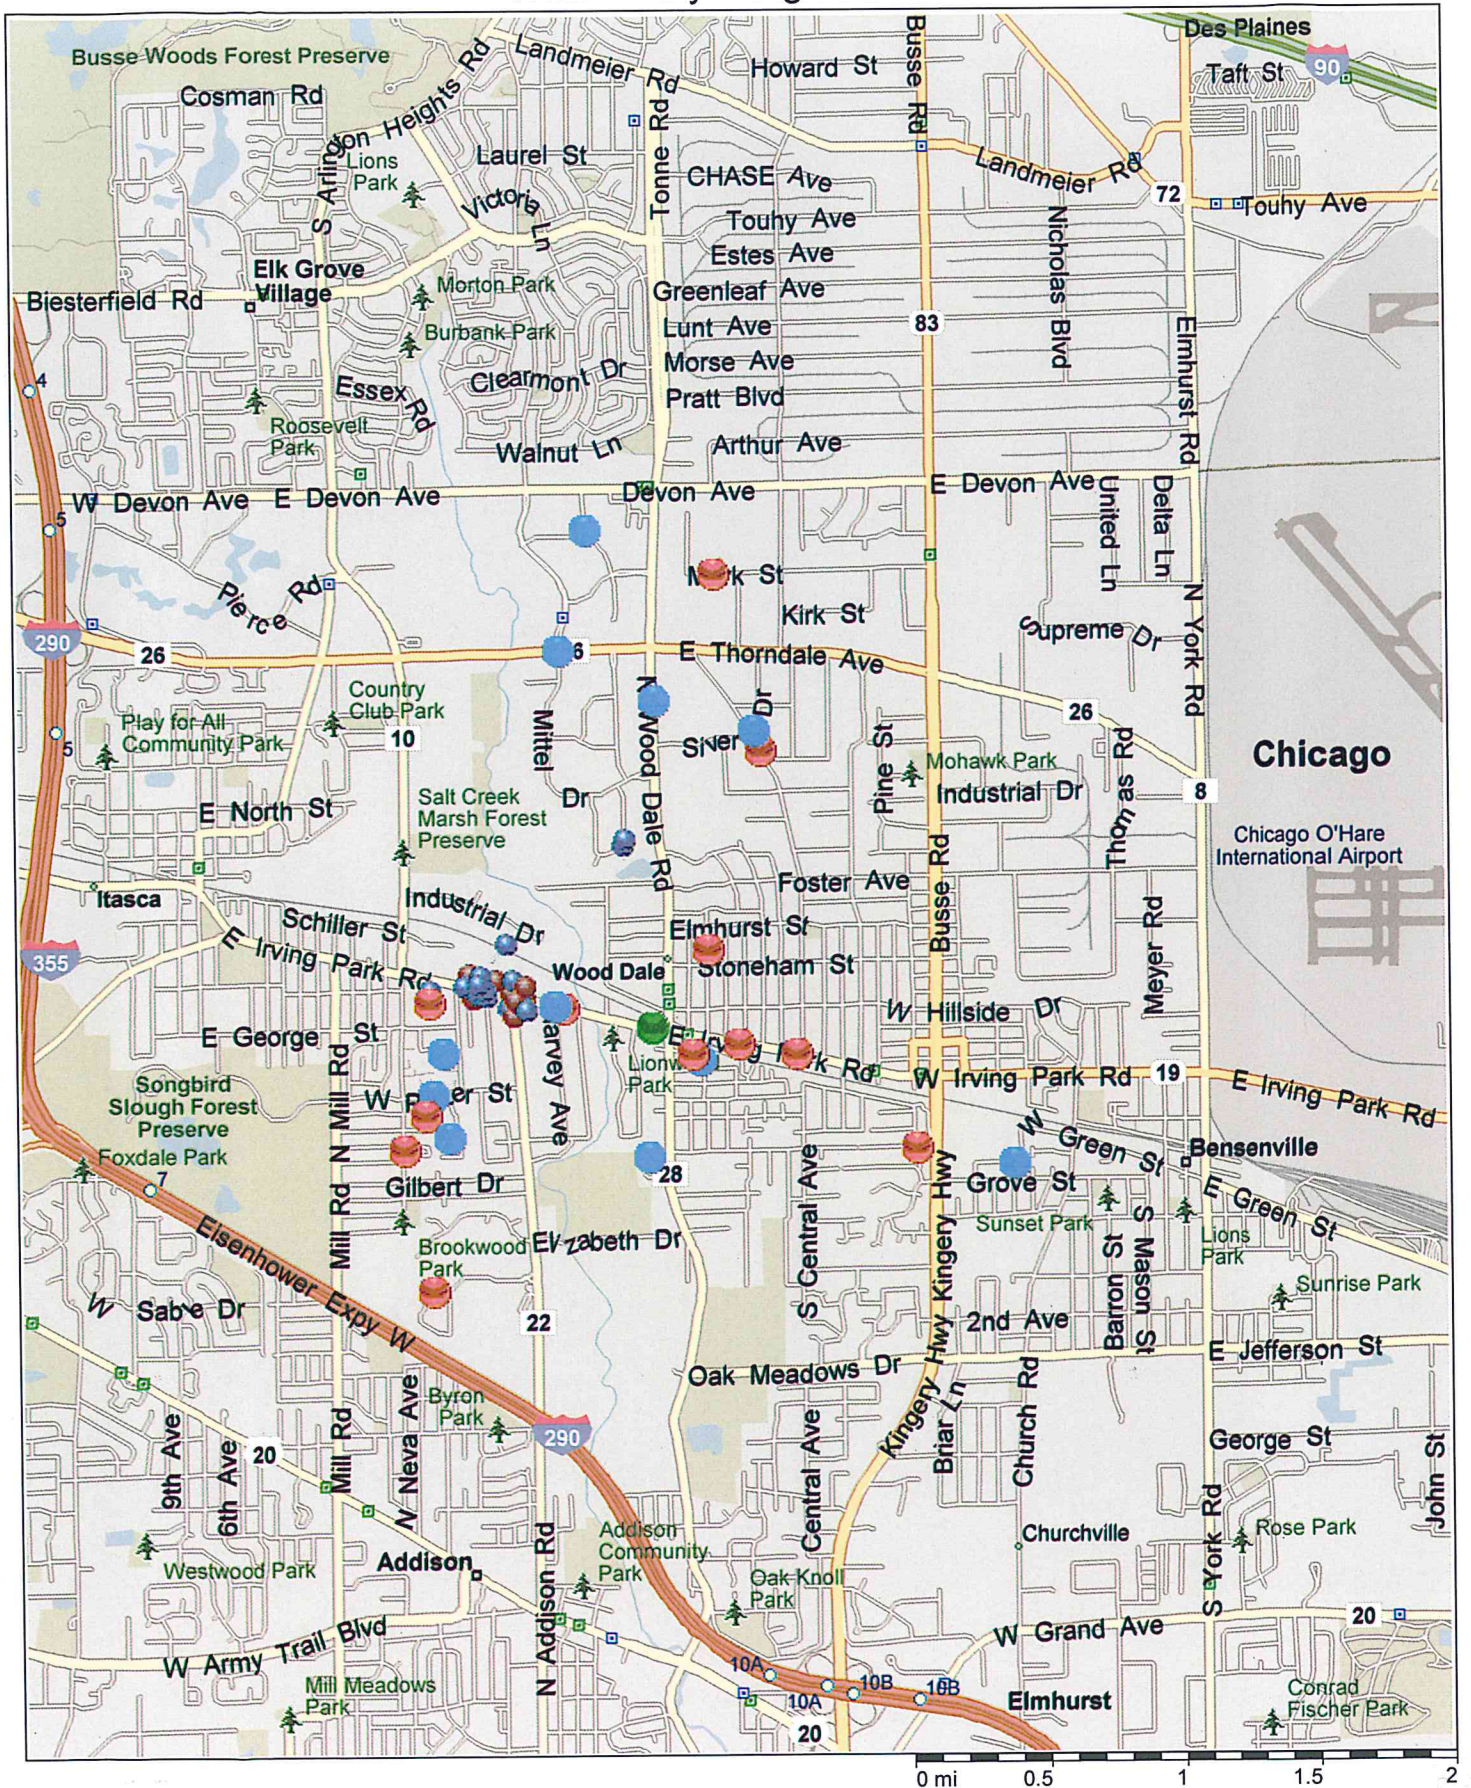

THEFT May - August 2018

FIRST SHIFT 11pm - 7am SECOND SHIFT 7am - 3pm

THIRD SHIFT 3pm - 11pm