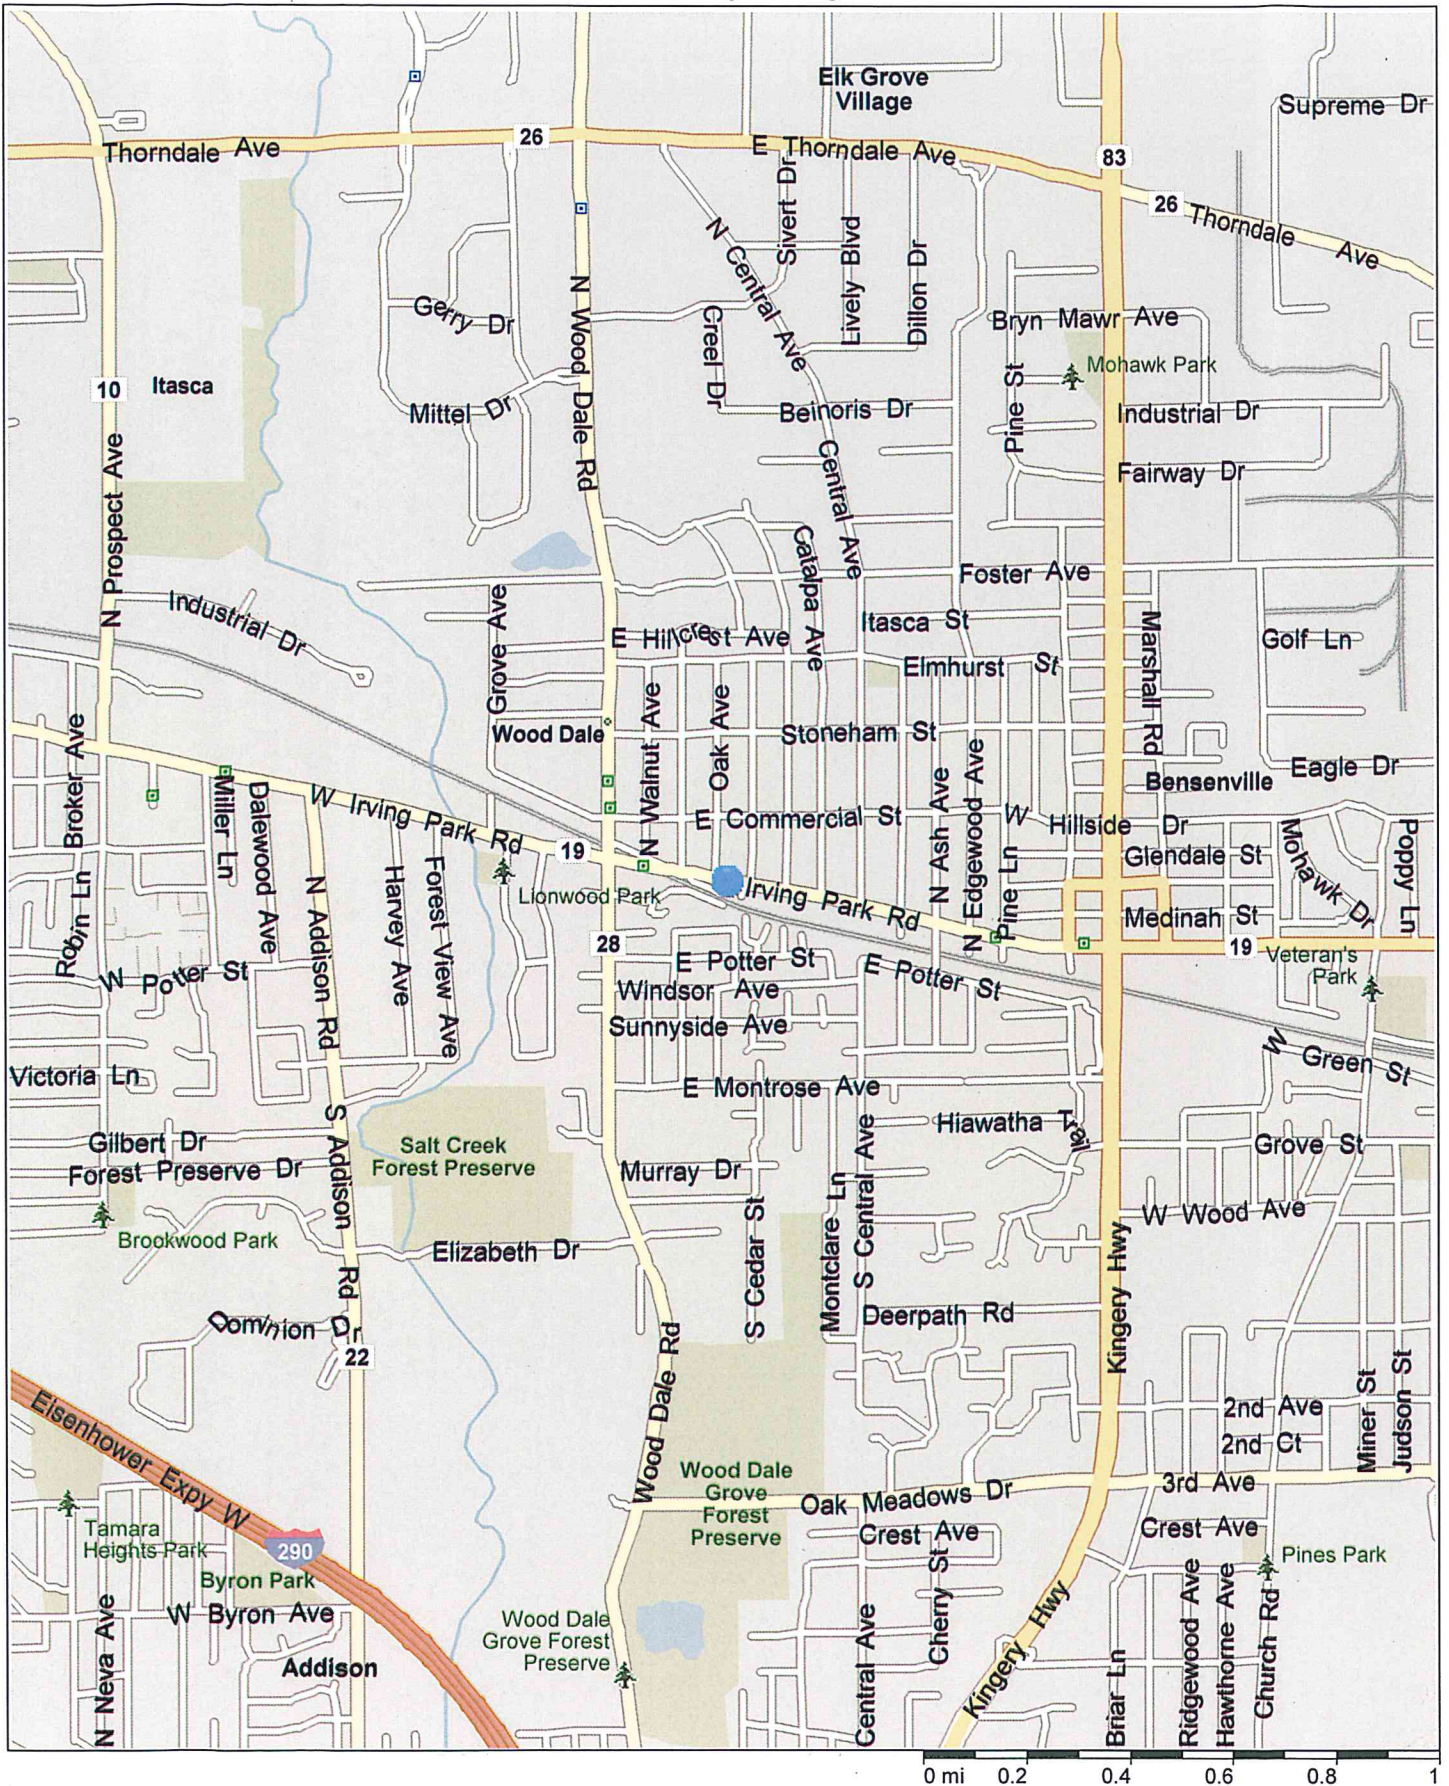

ROBBERY - May - August 2018

FIRST SHIFT 11pm - 7am

SECOND SHIFT 7am - 3pm

THIRD SHIFT 3pm - 11pm