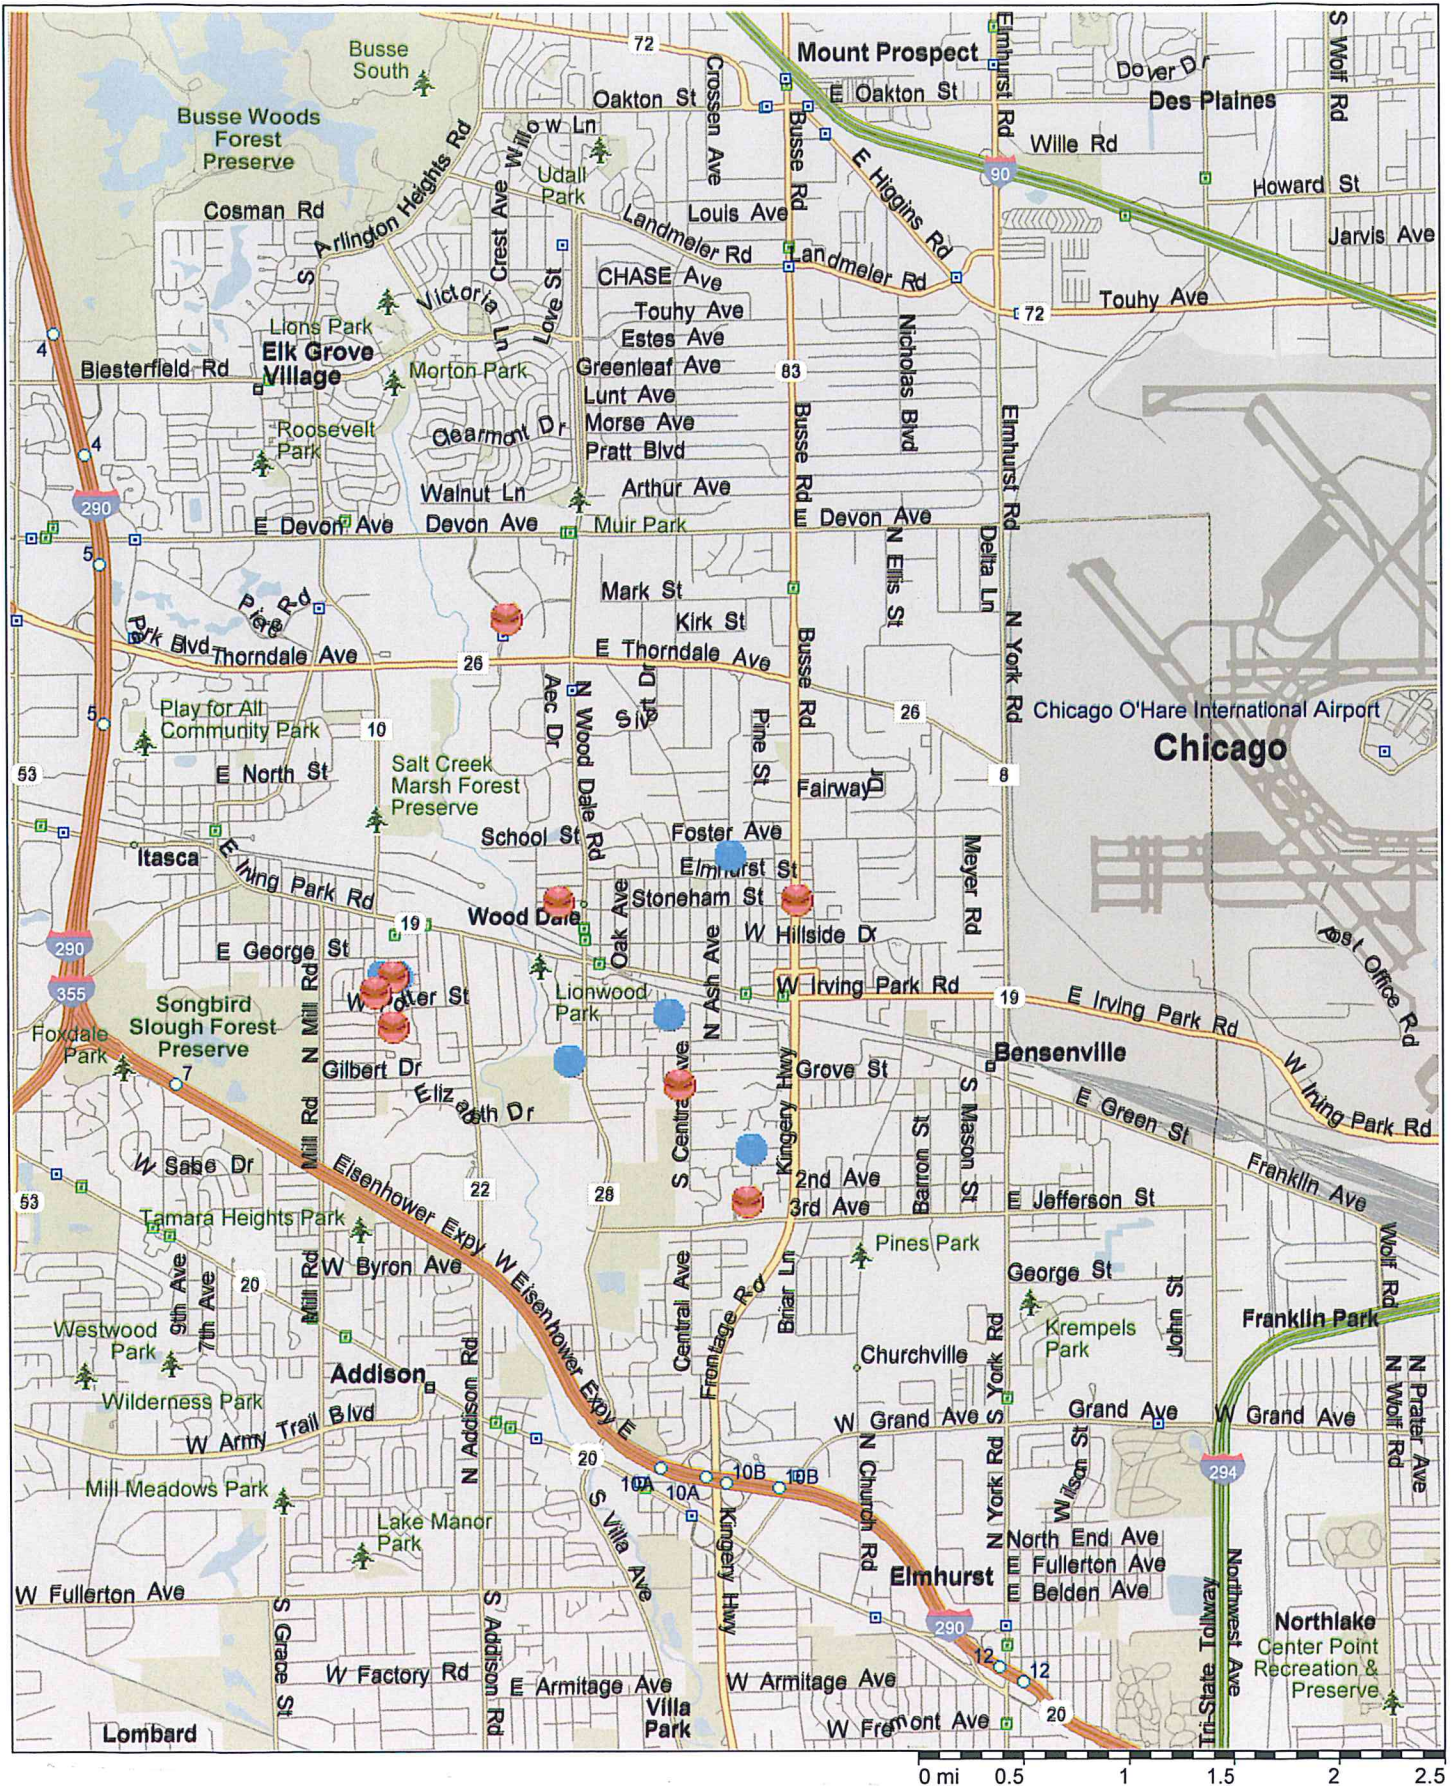

AGGRAVATED BATTERY-ASSAULT MAY - AUGUST 2018

FIRST SHIFT   11pm - 7am
SECOND SHIFT   7am - 3pm
THIRD SHIFT   3pm - 11pm