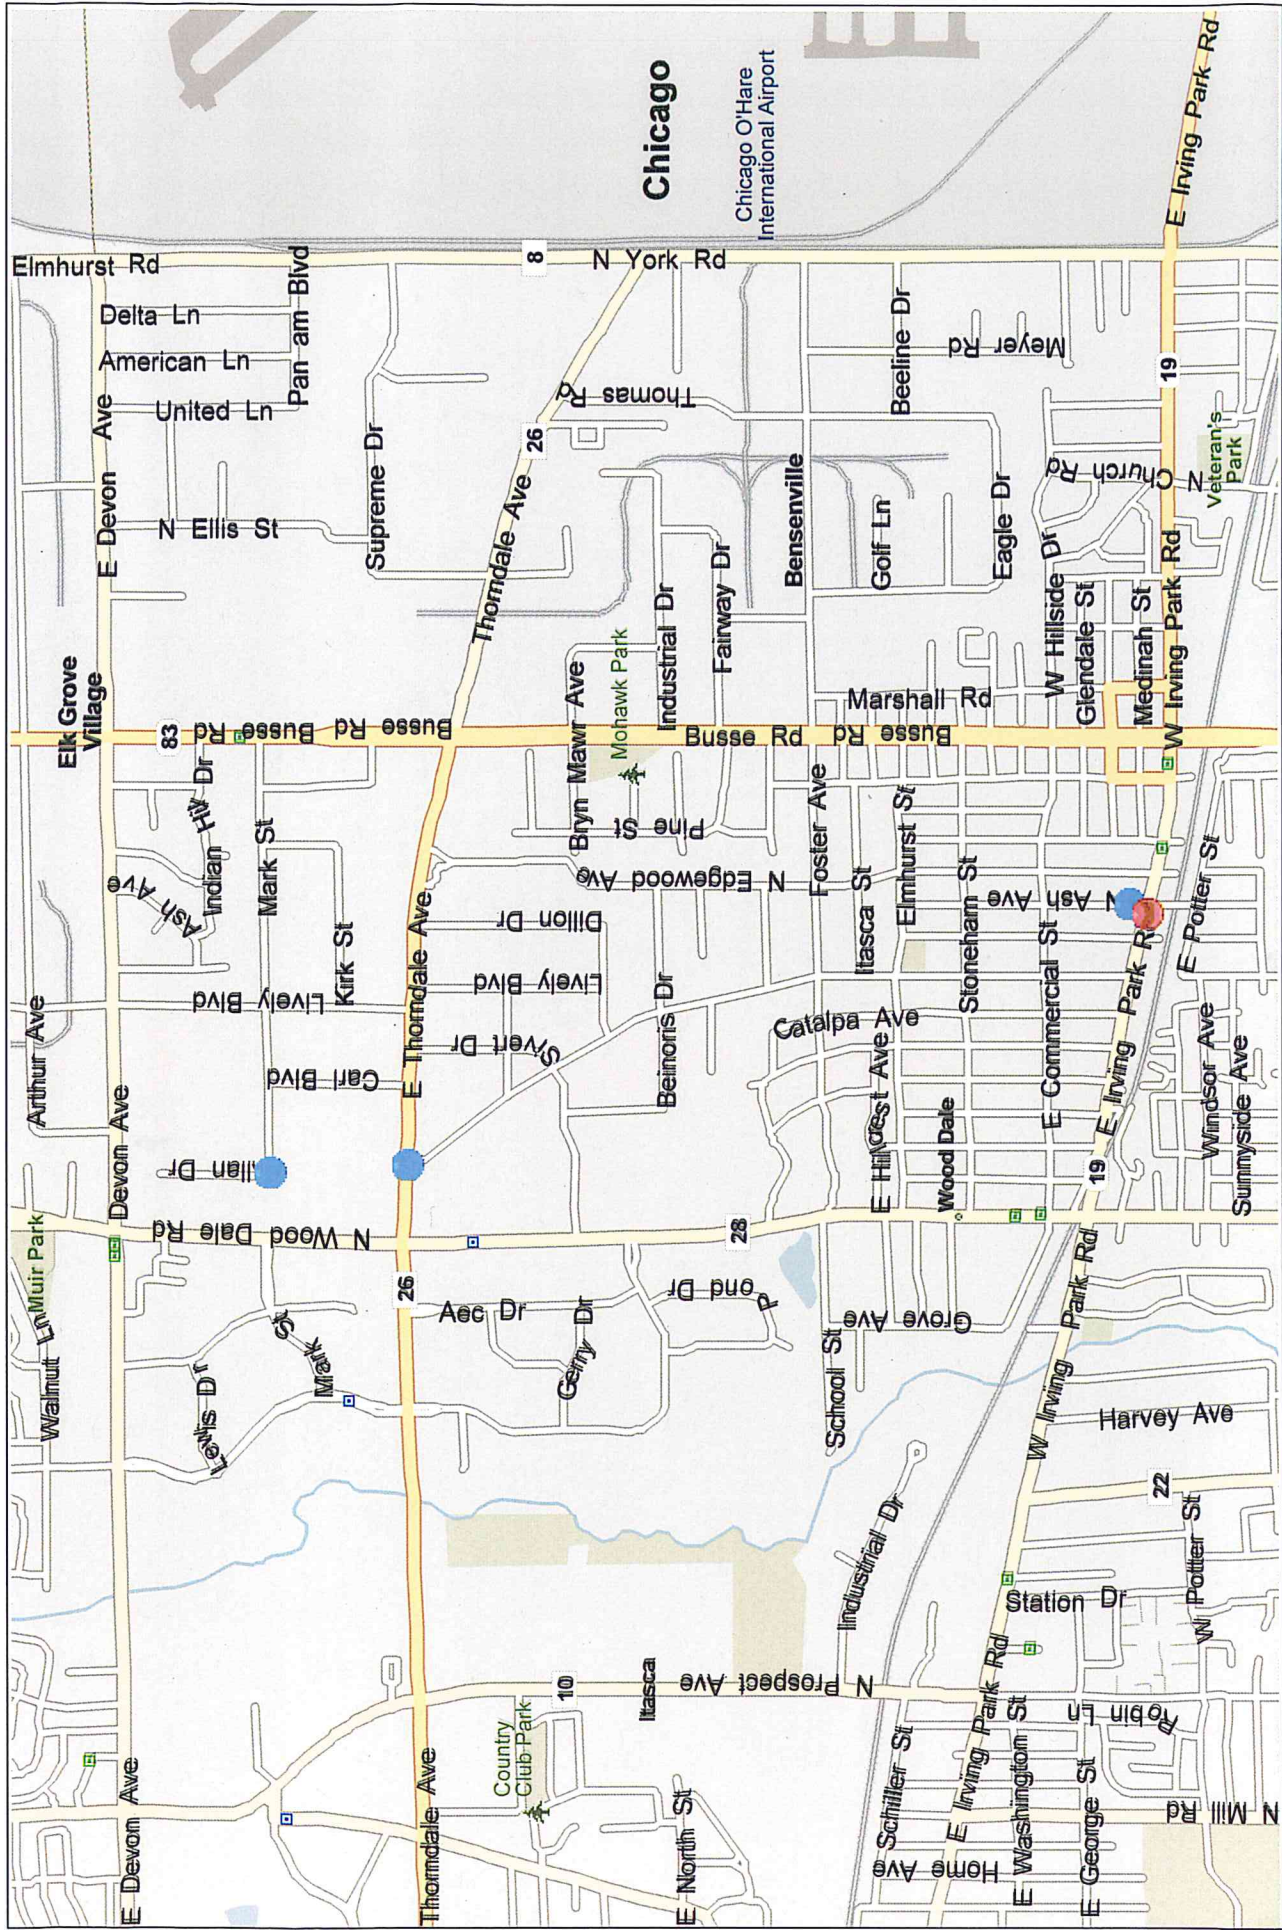

MOTOR VEHICLE THEFTS JANUARY - APRIL 2018

FIRST SHIFT 11pm - 7am SECOND SHIFT 7am - 3pm

THIRD SHIFT 3pm - 11pm