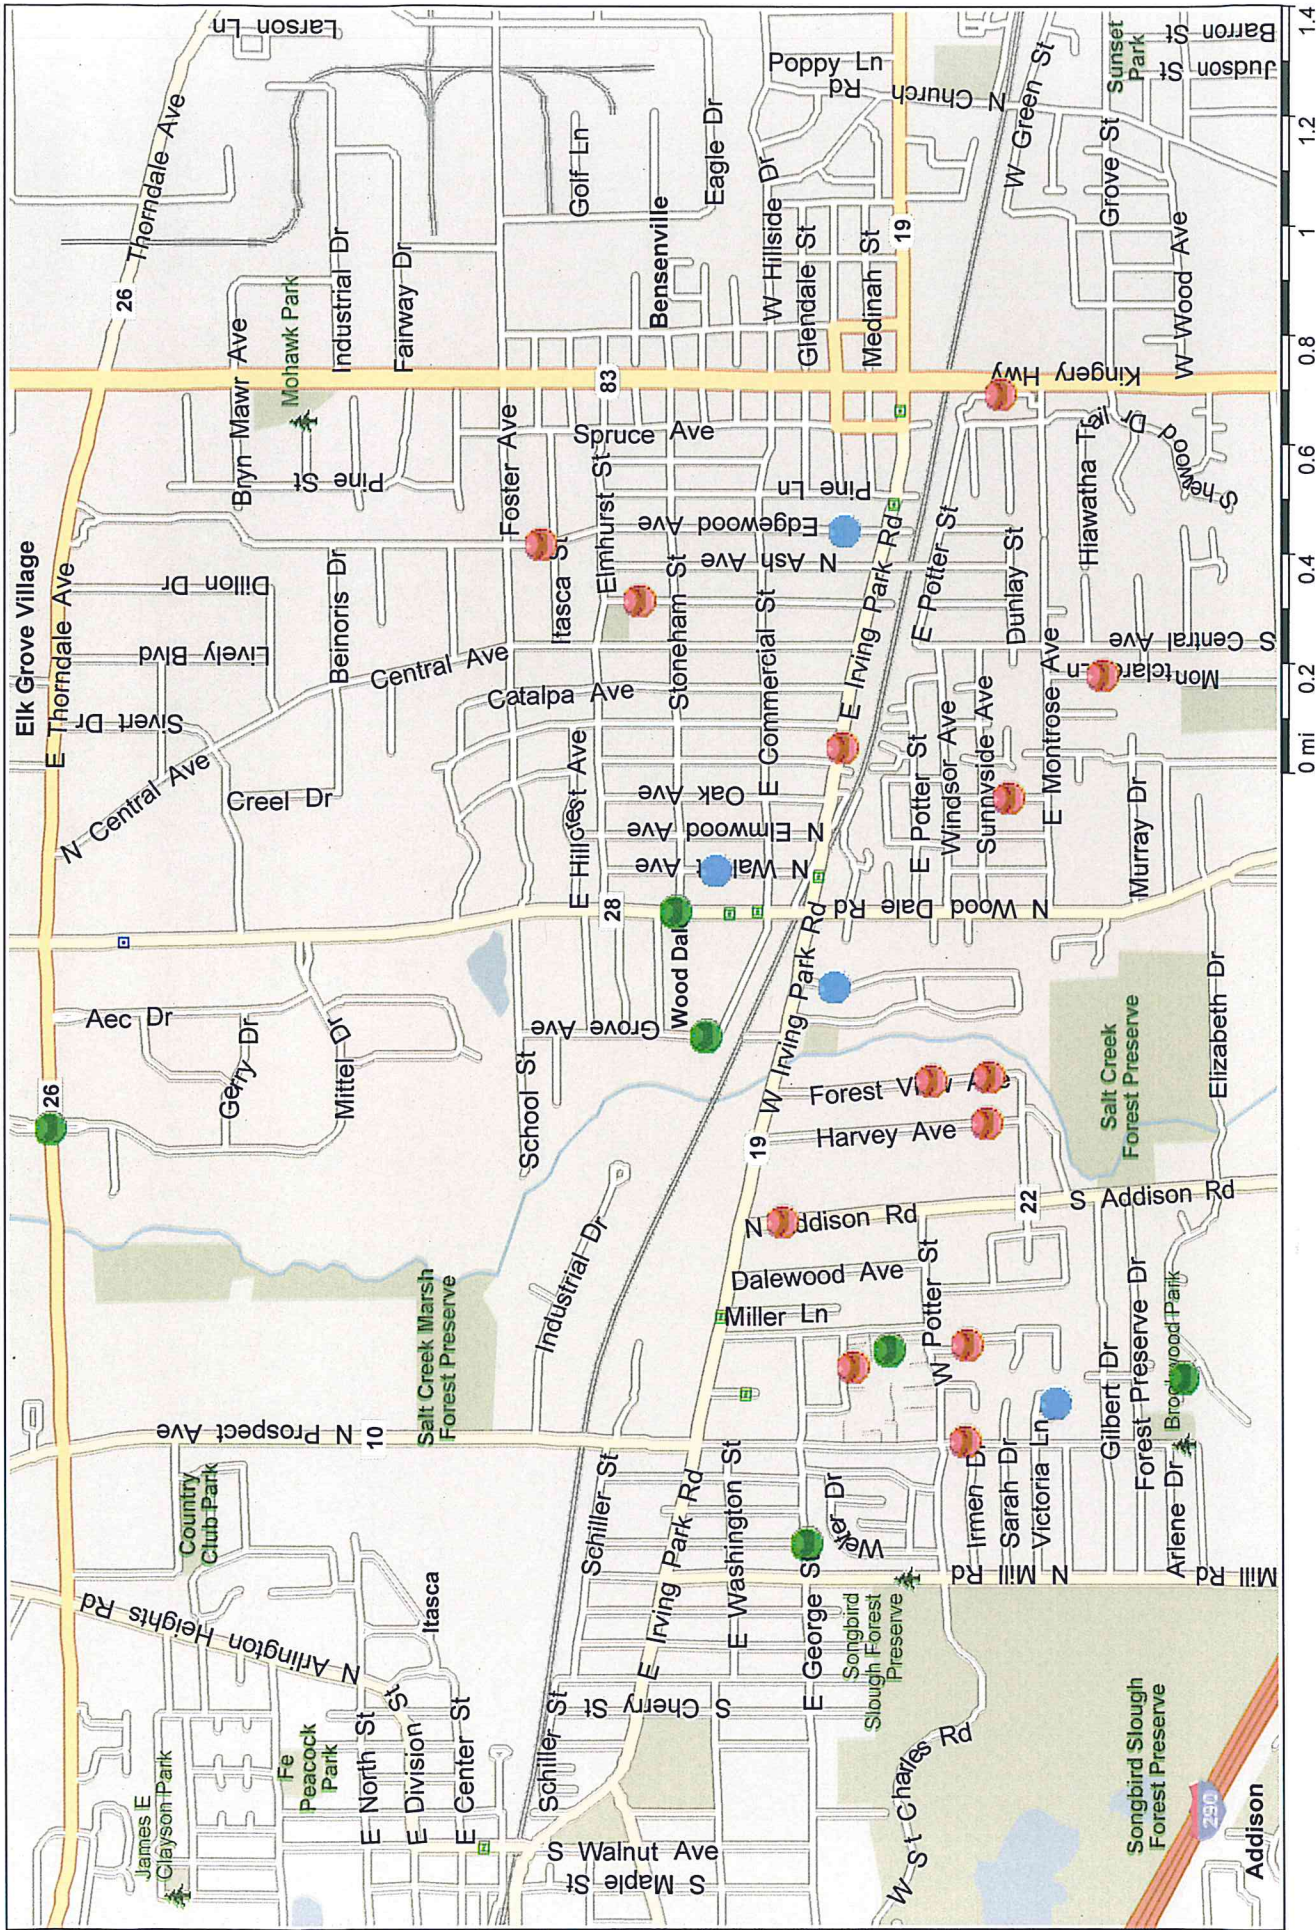

AGGRAVATED BATTERY ASSAULT JANUARY - APRIL 2018

FIRST SHIFT 11pm - 7am SECOND SHIFT 7am - 3pm THIRD SHIFT 3pm - 11pm