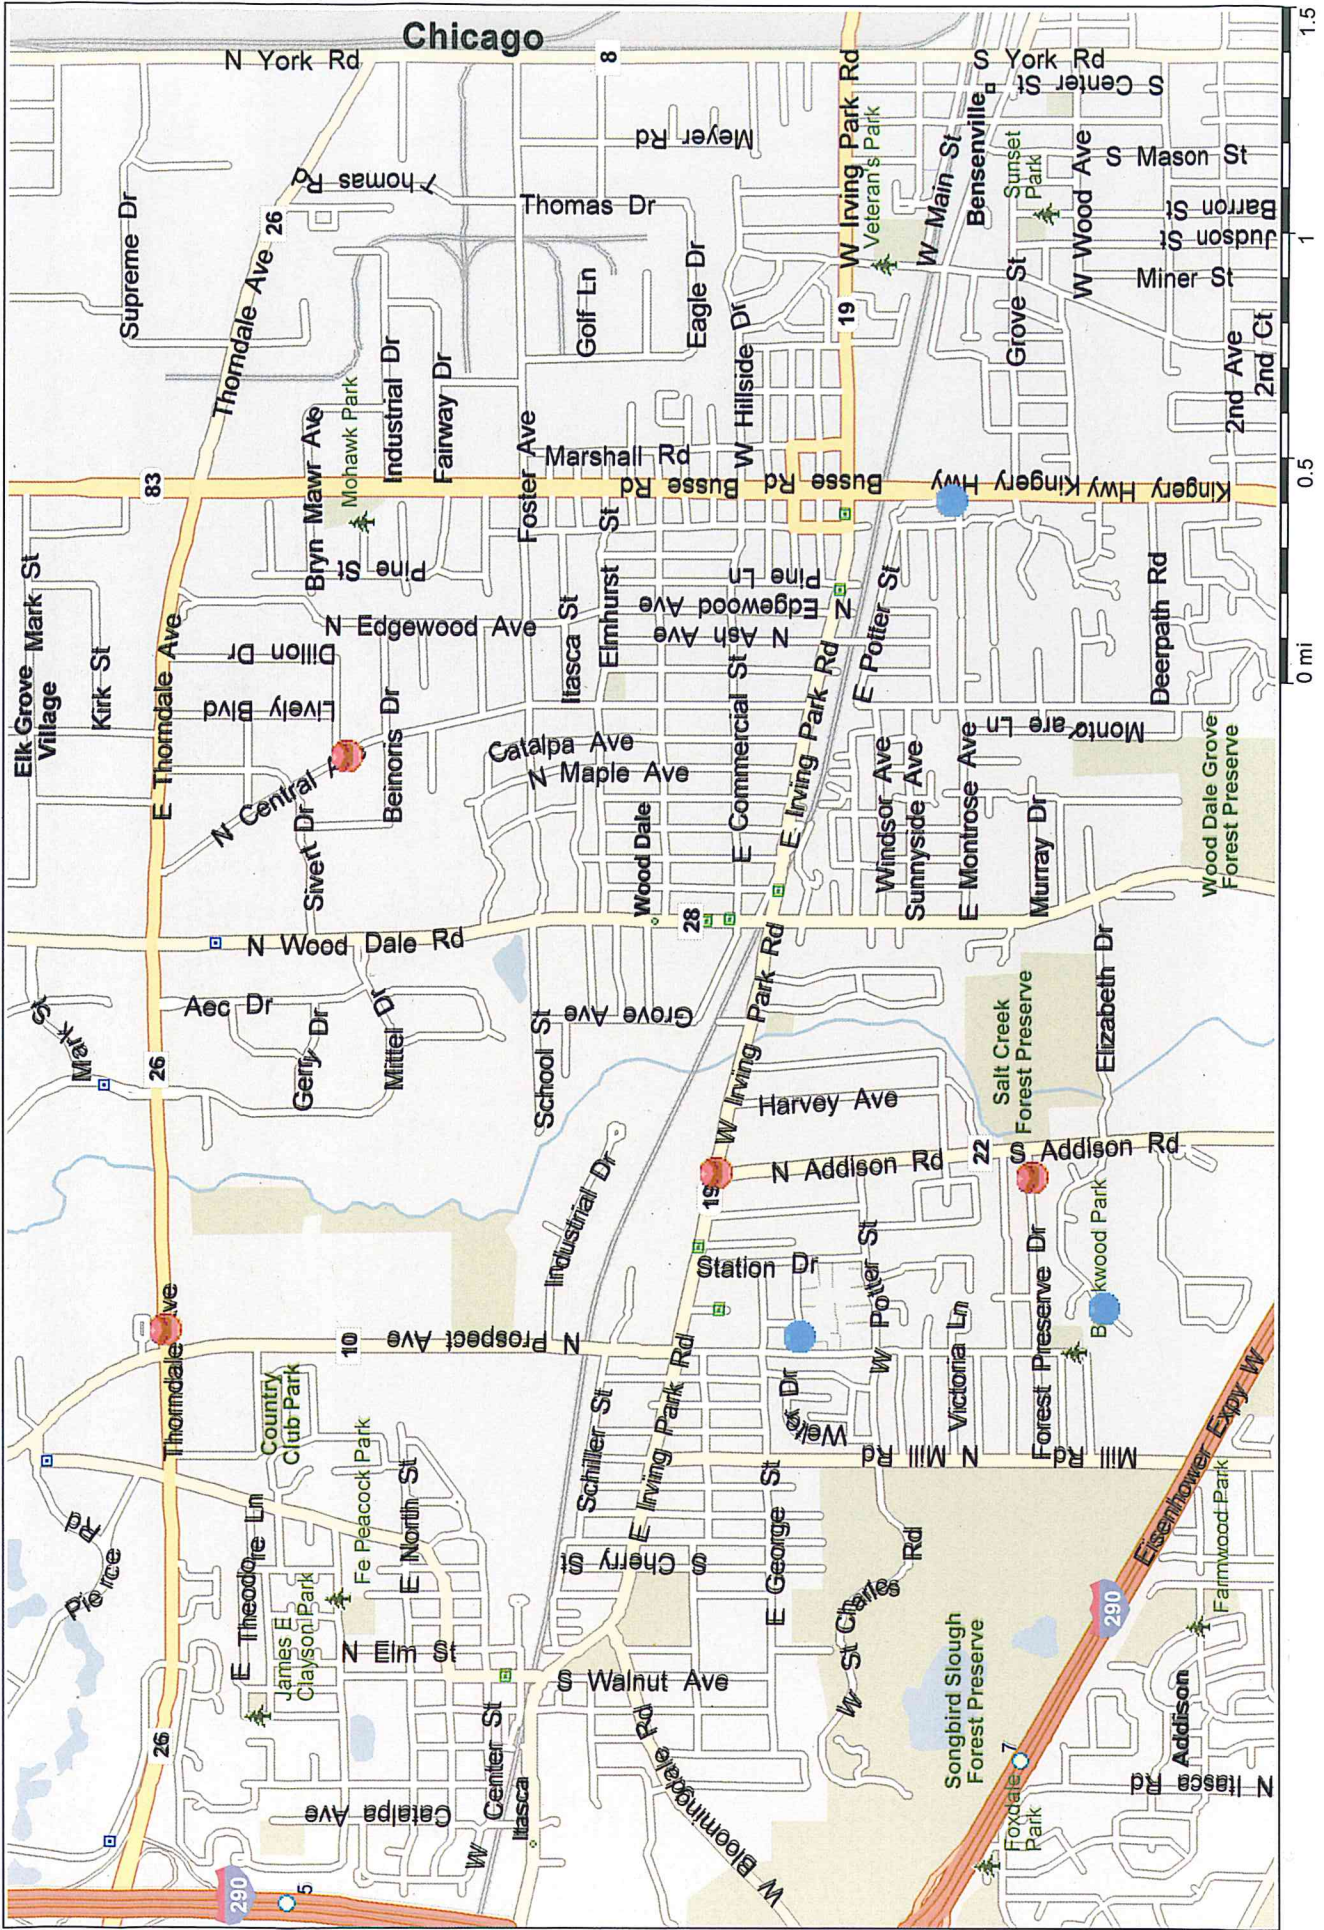

BURGLARY JANUARY - APRIL 2018

FIRST SHIFT 11pm - 7am   SECOND SHIFT 7am - 3pm   THIRD SHIFT 3pm - 11pm