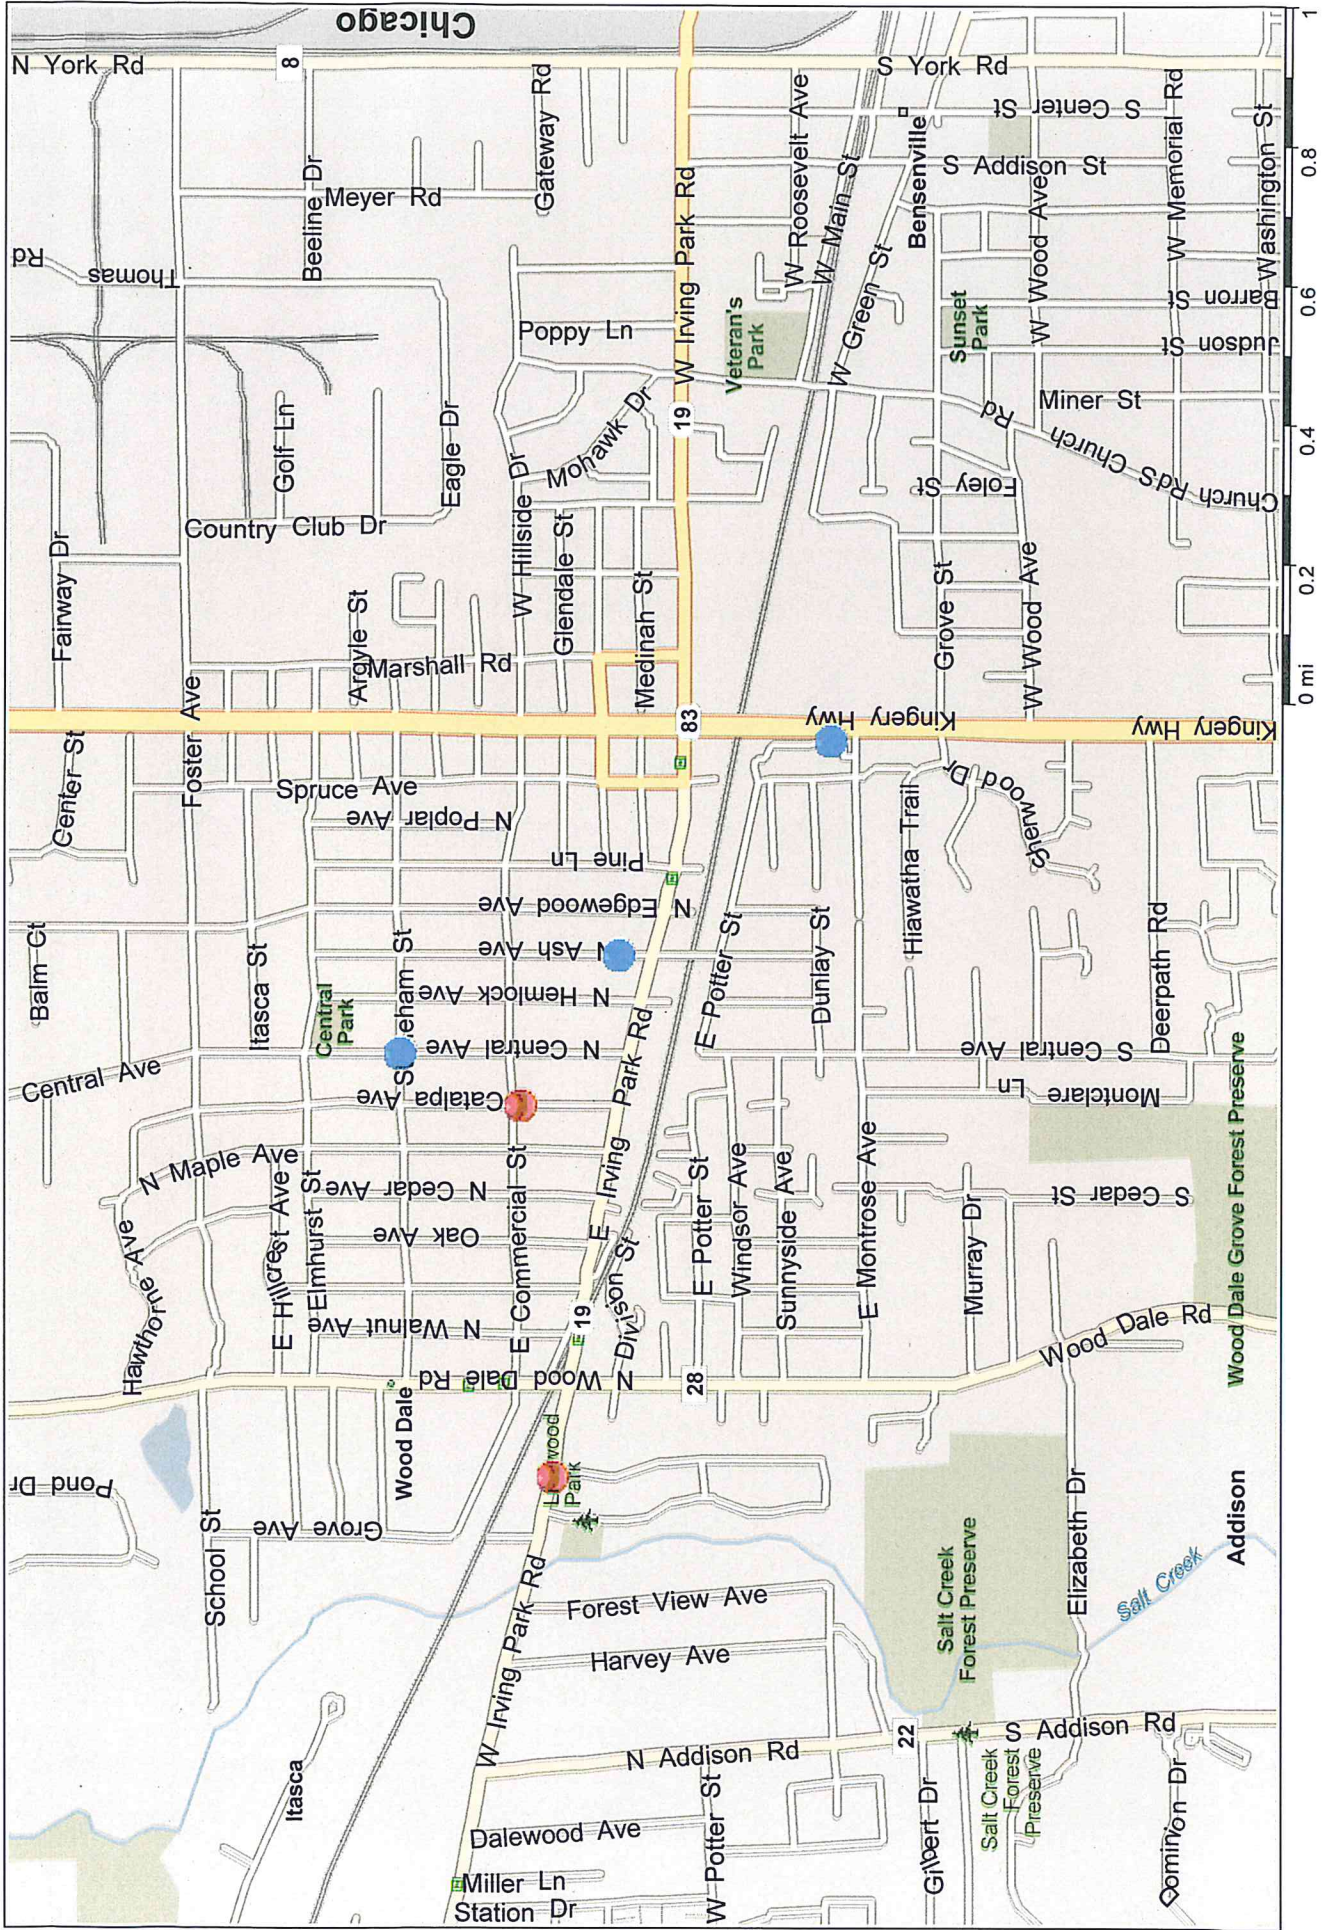

BURGLARY FROM MOTOR VEHICLE JANUARY - APRIL 2018

FIRST SHIFT 11pm - 7am SECOND SHIFT 7am - 3pm THIRD SHIFT 3pm - 11pm

BURGLARY JANUARY - APRIL 2018

During the months of **January - April 2018**, the Wood Dale Police Department handled 7 **BURGLARY** case(s). Those cases when analyzed provide the following information.

43% of the cases occurred during the **First shift** (11:00pm-7:00am)
0% of the cases occurred during the **Second shift** (7:00am-3:00pm)
57% of the cases occurred during the **Third shift** (3:00am-11:00pm)

14% of the cases occurred in **Retail** areas
14% of the cases occurred in **Industrial** areas
58% of the cases occurred in **Residential** areas
14% of the cases occurred in **Municipal** areas

REPORT #18	DATE	LOCATION	TIME	ZONE	WATCH
309	1/10/2018	342 W Irving Park Rd	3:43am	Retail	3
698	1/20/2018	668 Elizabeth	11:54pm	Residential	2
744	1/22/2018	118 Morgans Gate	12:06pm	Residential	2
871	1/25/2018	337 Forest Preserve	3:40pm	Residential	3
1278	2/5/2018	790 N Central	5:37am	Industrial	3
2470	3/11/2018	701 W Thorndale	8:52pm	Municipal	3
4075	4/23/2018	522 Warren Ct	2:38pm	Residential	2