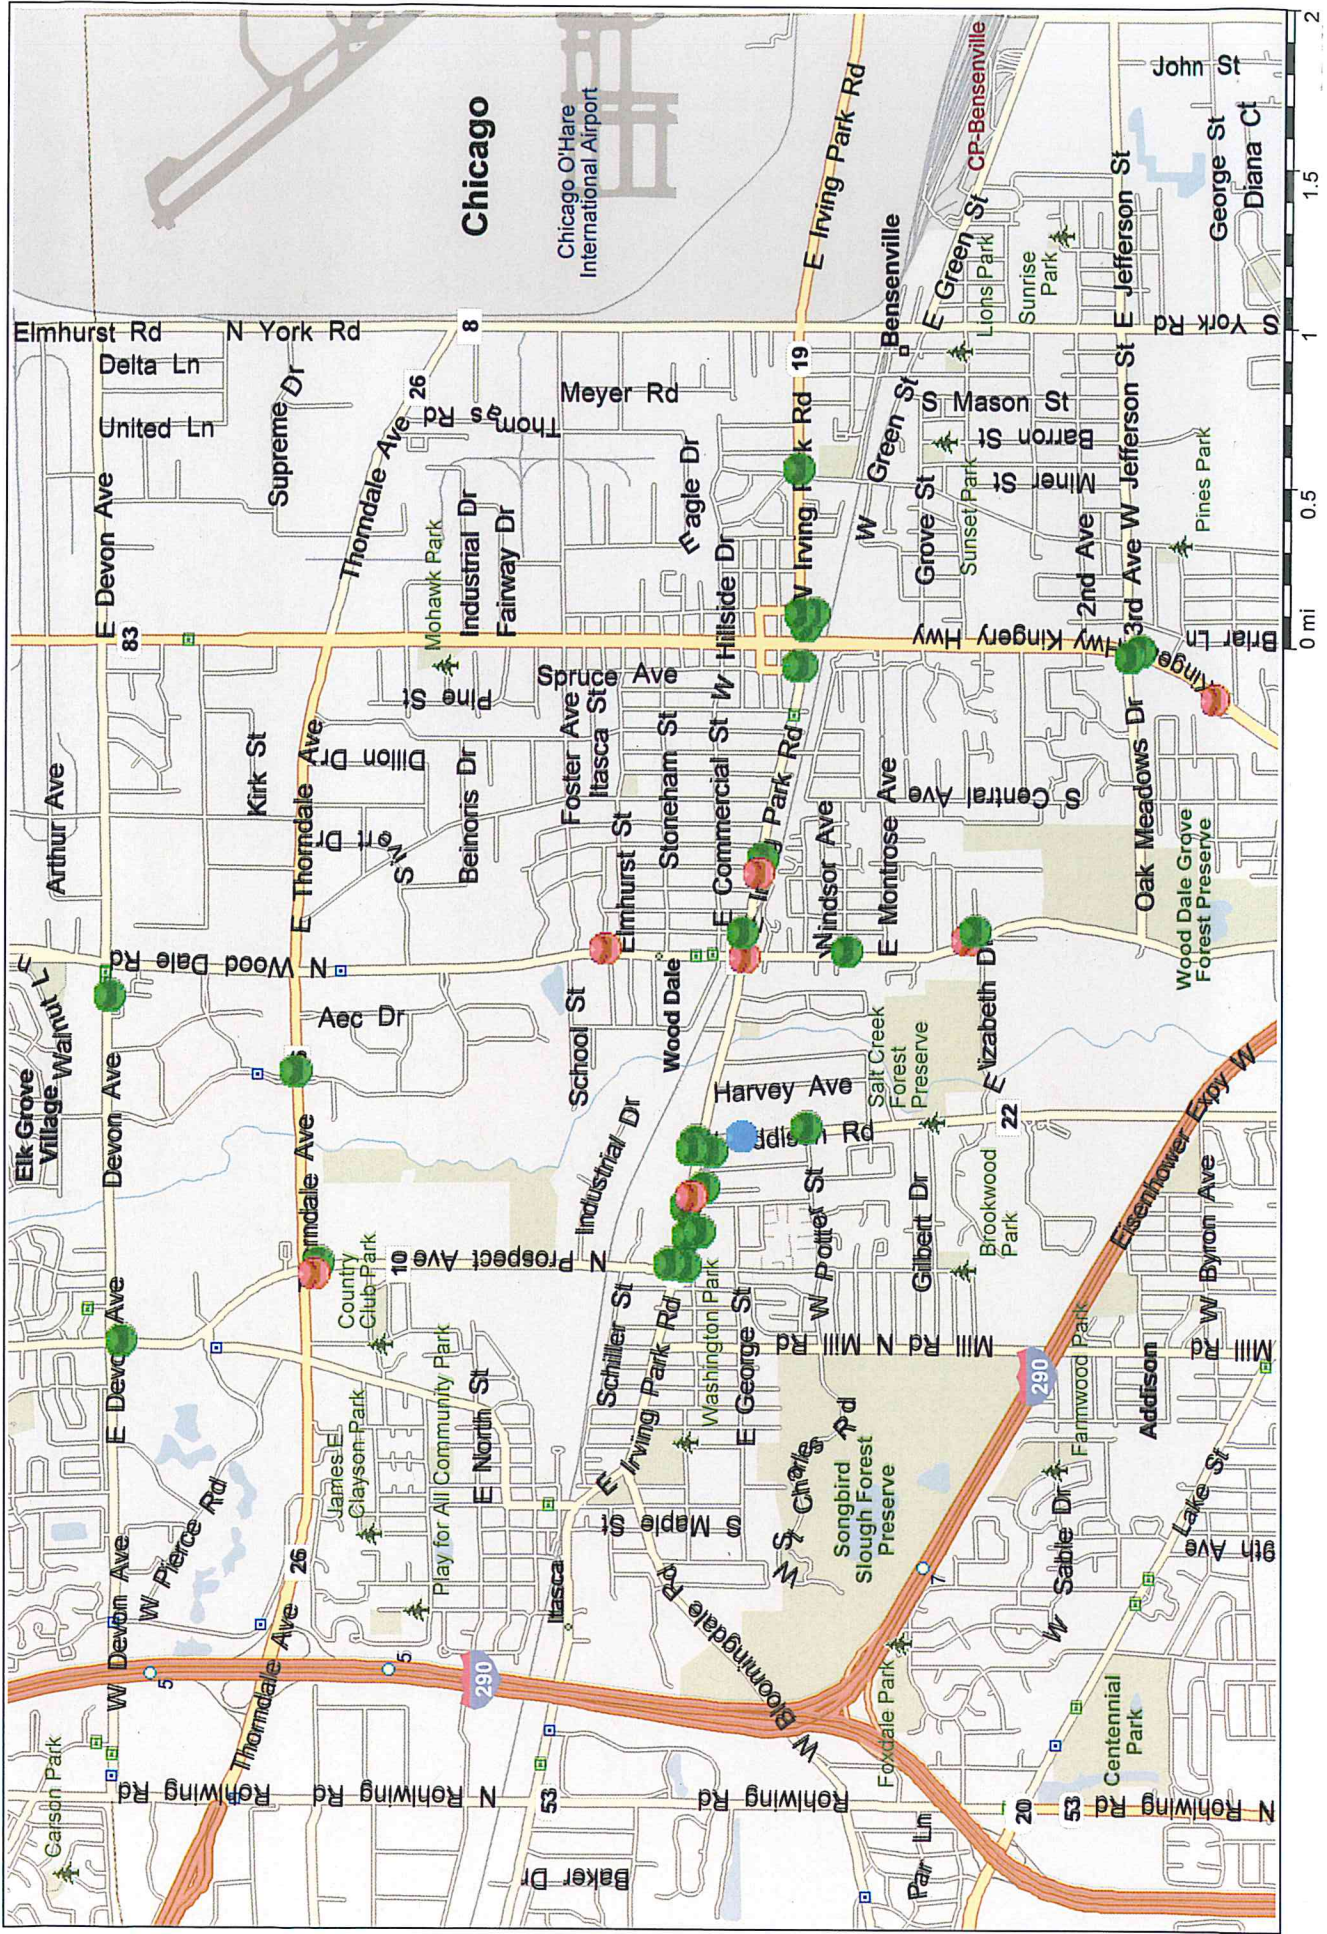

DUI JANUARY - APRIL 2018

FIRST SHIFT 11pm - 7am SECOND SHIFT 7am - 3pm

THIRD SHIFT 3pm - 11pm