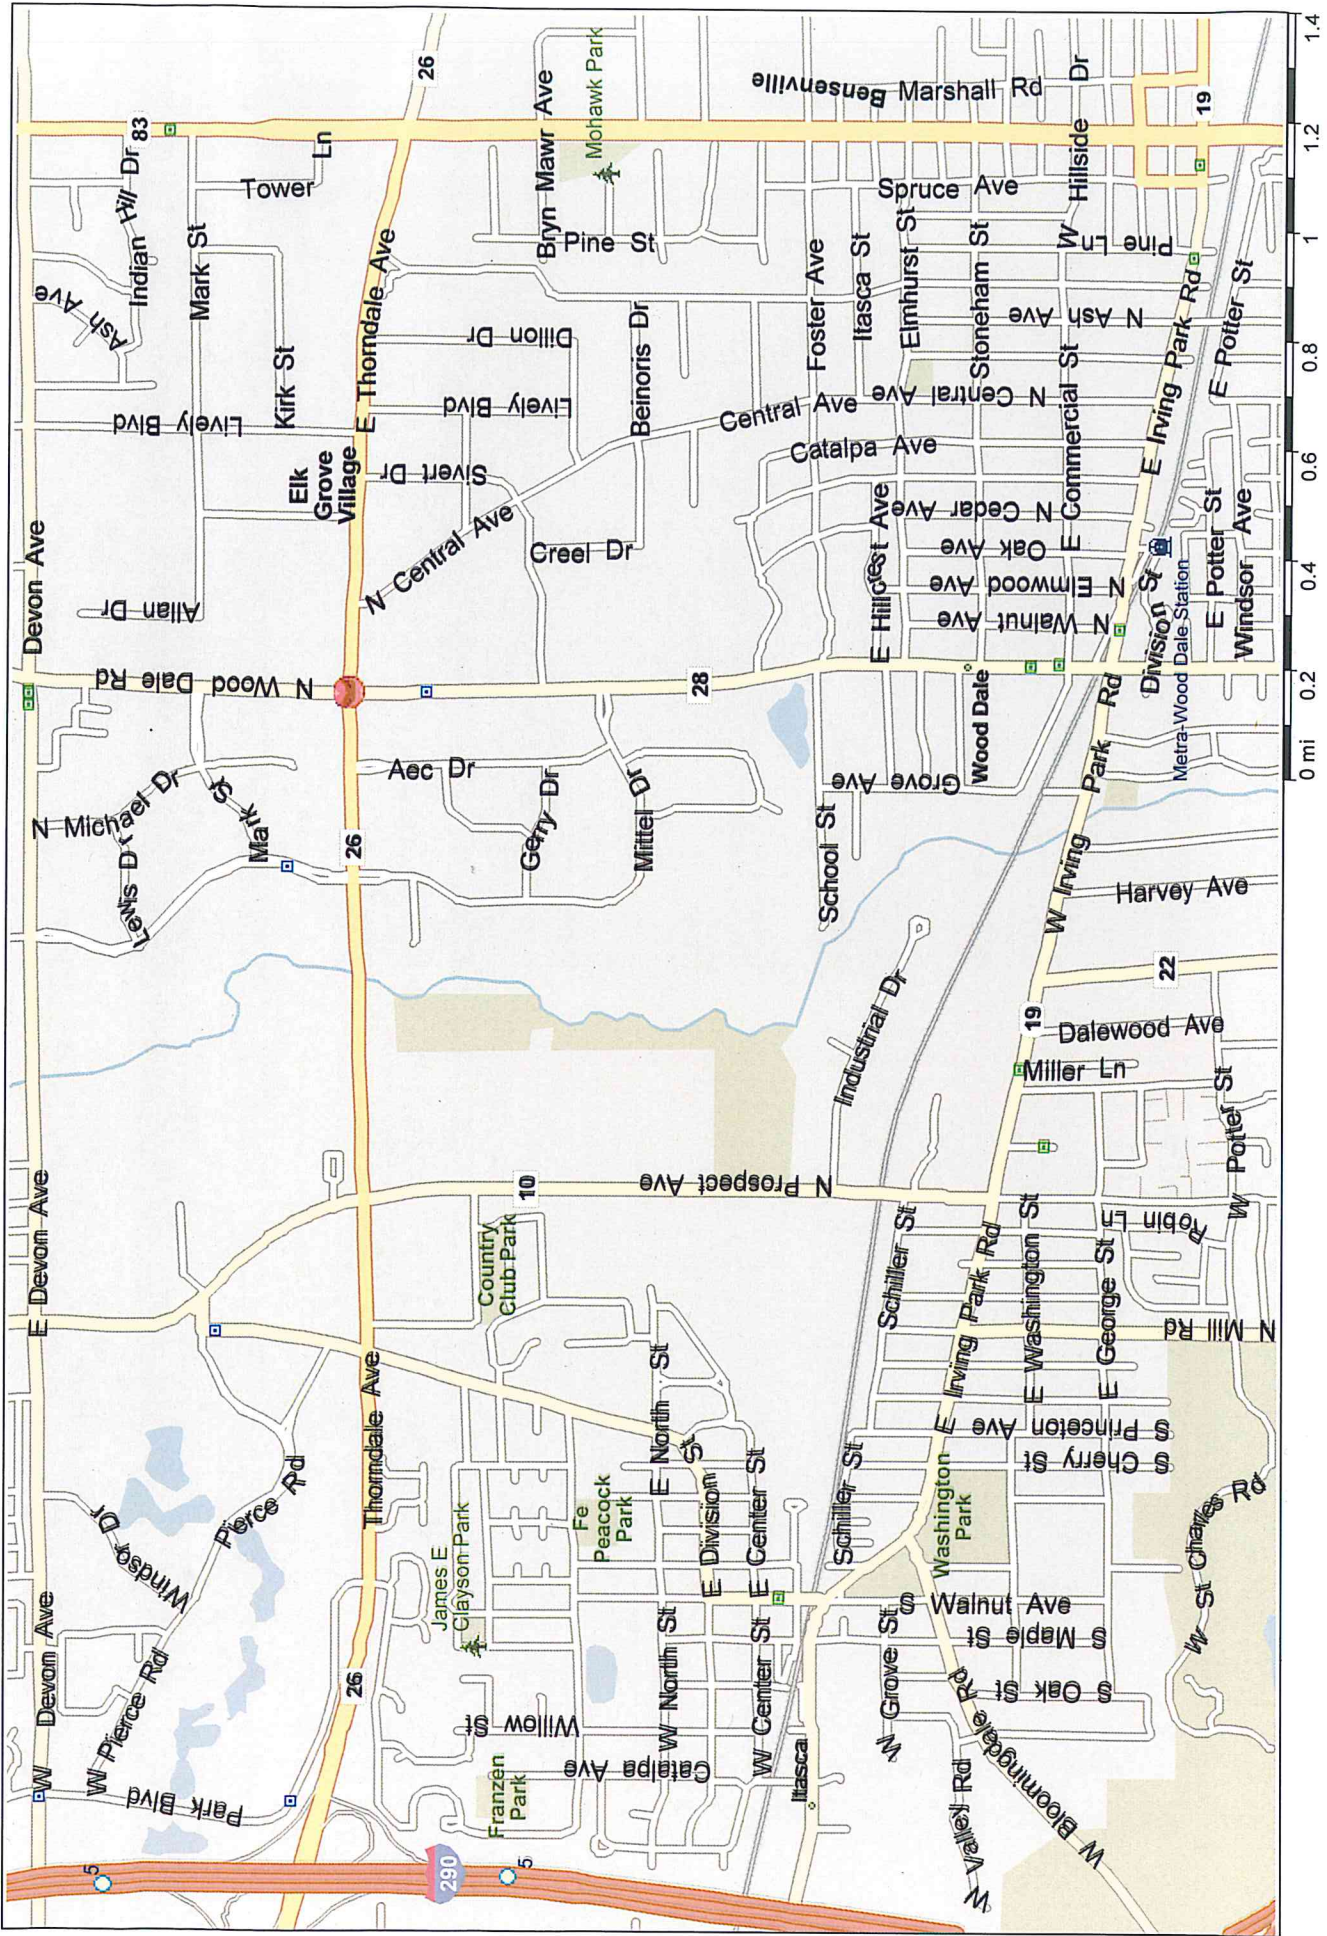

26% of the cases occurred during the **First** shift (11pm-7am)

17% of the cases occurred during the **Second** shift (7am-3pm)

57% of the cases occurred during the **Third** shift (3pm-11pm)

REPORT #18	DATE	LOCATION	TIME	WATCH
22	1/1/2018	327 N Addison	7:05pm	3
629	1/18/2018	179 N Prospect	7:56pm	3
663	1/19/2018	170 Juliann Dr	10:21pm	3
699	1/21/2018	350 N Grove	12:41am	1
918	1/26/2018	140 N Harvey	7:19pm	3
985	1/19/2018	614 W George	12:42am	1
1271	2/4/2018	208 N Forest View	5:38pm	3
1434	2/9/2018	508 N Edgewood	6:29pm	3
1532	2/13/2018	270 N Oakwood	2:01am	2
1900	2/23/2018	263 N Edgewood	10:29am	2
1923	2/23/2018	423 N Hemlock	7:46pm	3
1970	2/25/2018	1200 N Mittel	4:57am	1
2177	3/3/2018	461 Congress Ct	1:16am	1
2281	3/6/2018	372 N Walnut	2:56pm	2
2320	3/7/2018	266 Greene Ct	4:35pm	3
2332	3/7/2018	140 N Forest View	10:13pm	3
2415	3/10/2018	484 W Jason	8:42am	2
3168	3/28/2018	238 E Irving Park Rd	7:48pm	3
3509	4/7/2018	404 N Wood Dale Rd	4:42am	1
4006	4/21/2018	139 S Montclare	6:10pm	3
4007	4/21/2018	131 N Oak	6:24pm	3
4170	4/25/2018	144 Morgans Gate	10:35pm	3
4252	4/28/2018	645 Catherine	1:24am	1

0% of the cases occurred on the **First shift** (11pm-7am)

75% of the cases occurred on the **Second shift** (7am-3pm)

25% of the cases occurred on the **Third shift** (3pm-11pm)

REPORT #18	DATE	LOCATION	TIME	ZONE	WATCH
1322	2/6/2018	700 Mark St	10:40am	Industrial	2
1666	2/16/2018	370 E Irving Park Rd	4:01pm	Retail	3
1901	2/23/2018	145 E Thorndale	12:06pm	Industrial	2
2522	3/13/2018	258 N Ash	10:29am	Residential	2

REPORT #18	DATE	LOCATION	TIME	WATCH
1986	2/25/2018	1000 N Wood Dale	8:28pm	3

ROBBERY JANUARY - APRIL 2018

FIRST SHIFT 11pm - 7am SECOND SHIFT 7am - 3pm THIRD SHIFT 3pm - 11pm