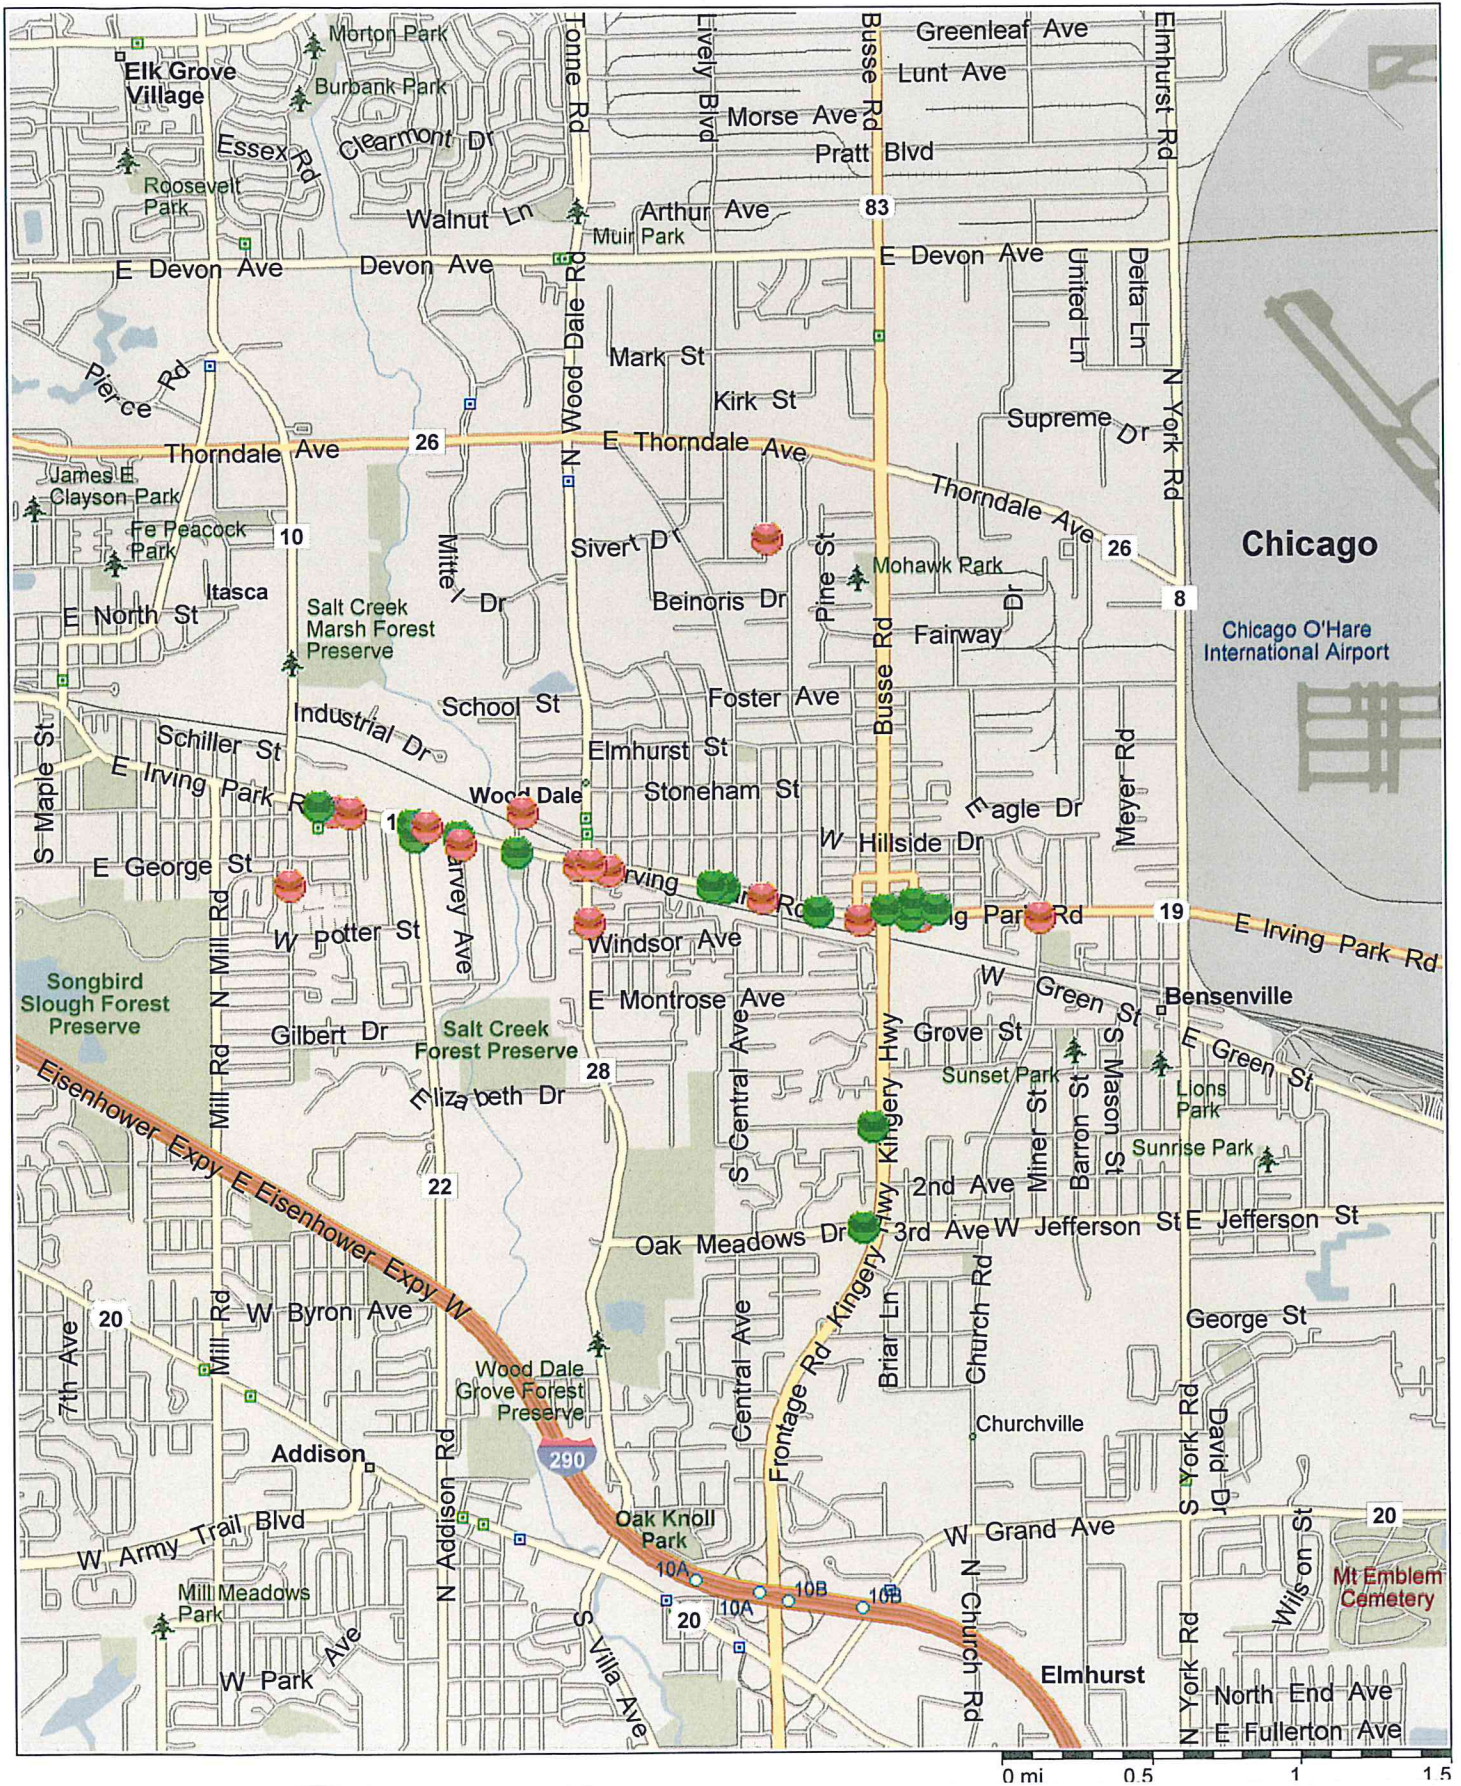

DUI

FIRST SHIFT 11pm - 7am   SECOND SHIFT 7am - 3pm   THIRD SHIFT 3pm - 11pm