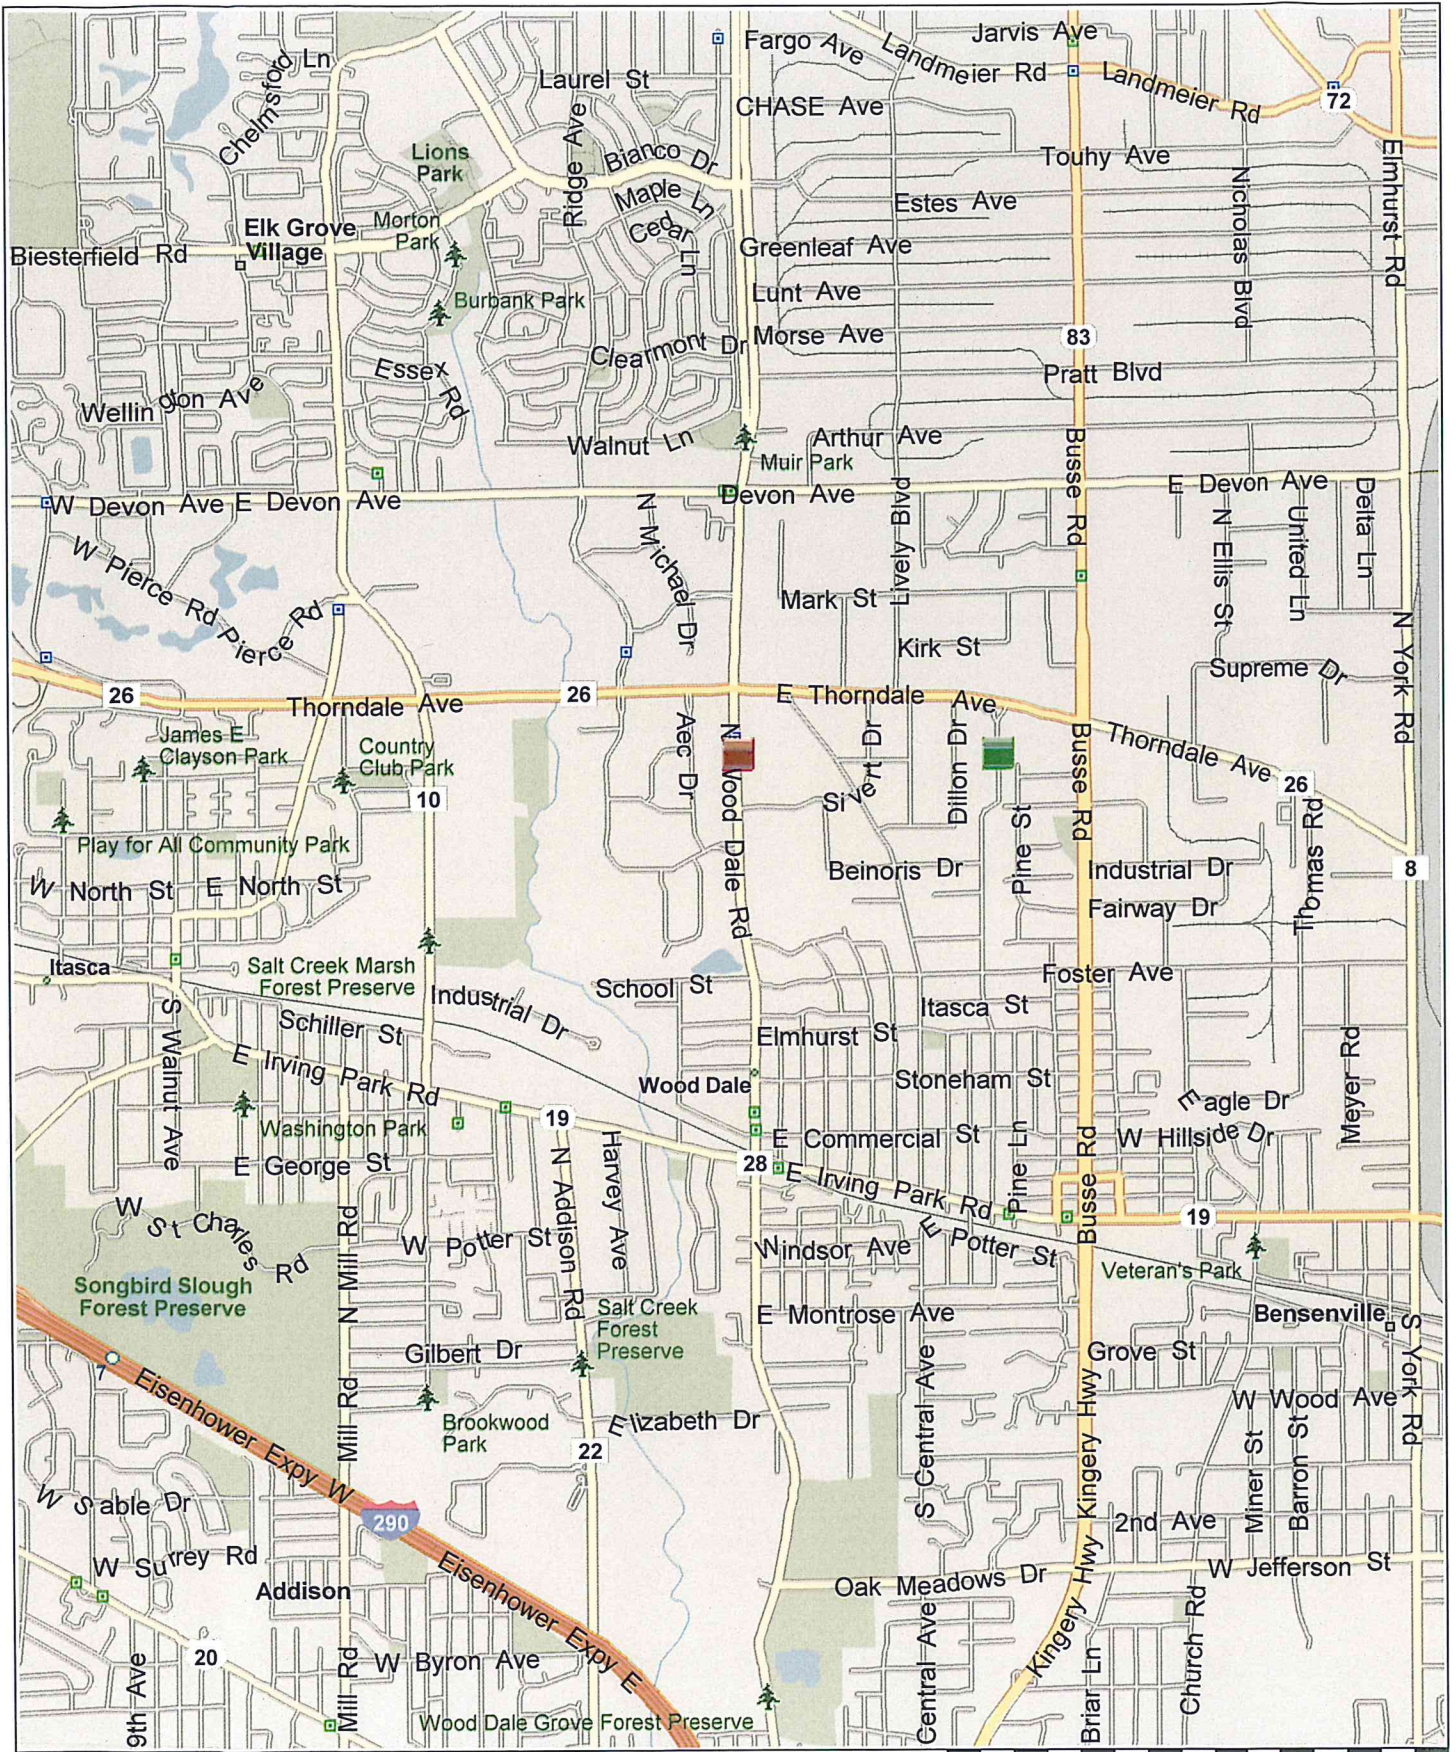

MOTOR VEHICLE THEFTS

FIRST SHIFT

11pm - 7am

SECOND SHIFT

7am - 3pm

THIRD SHIFT

3pm - 11pm