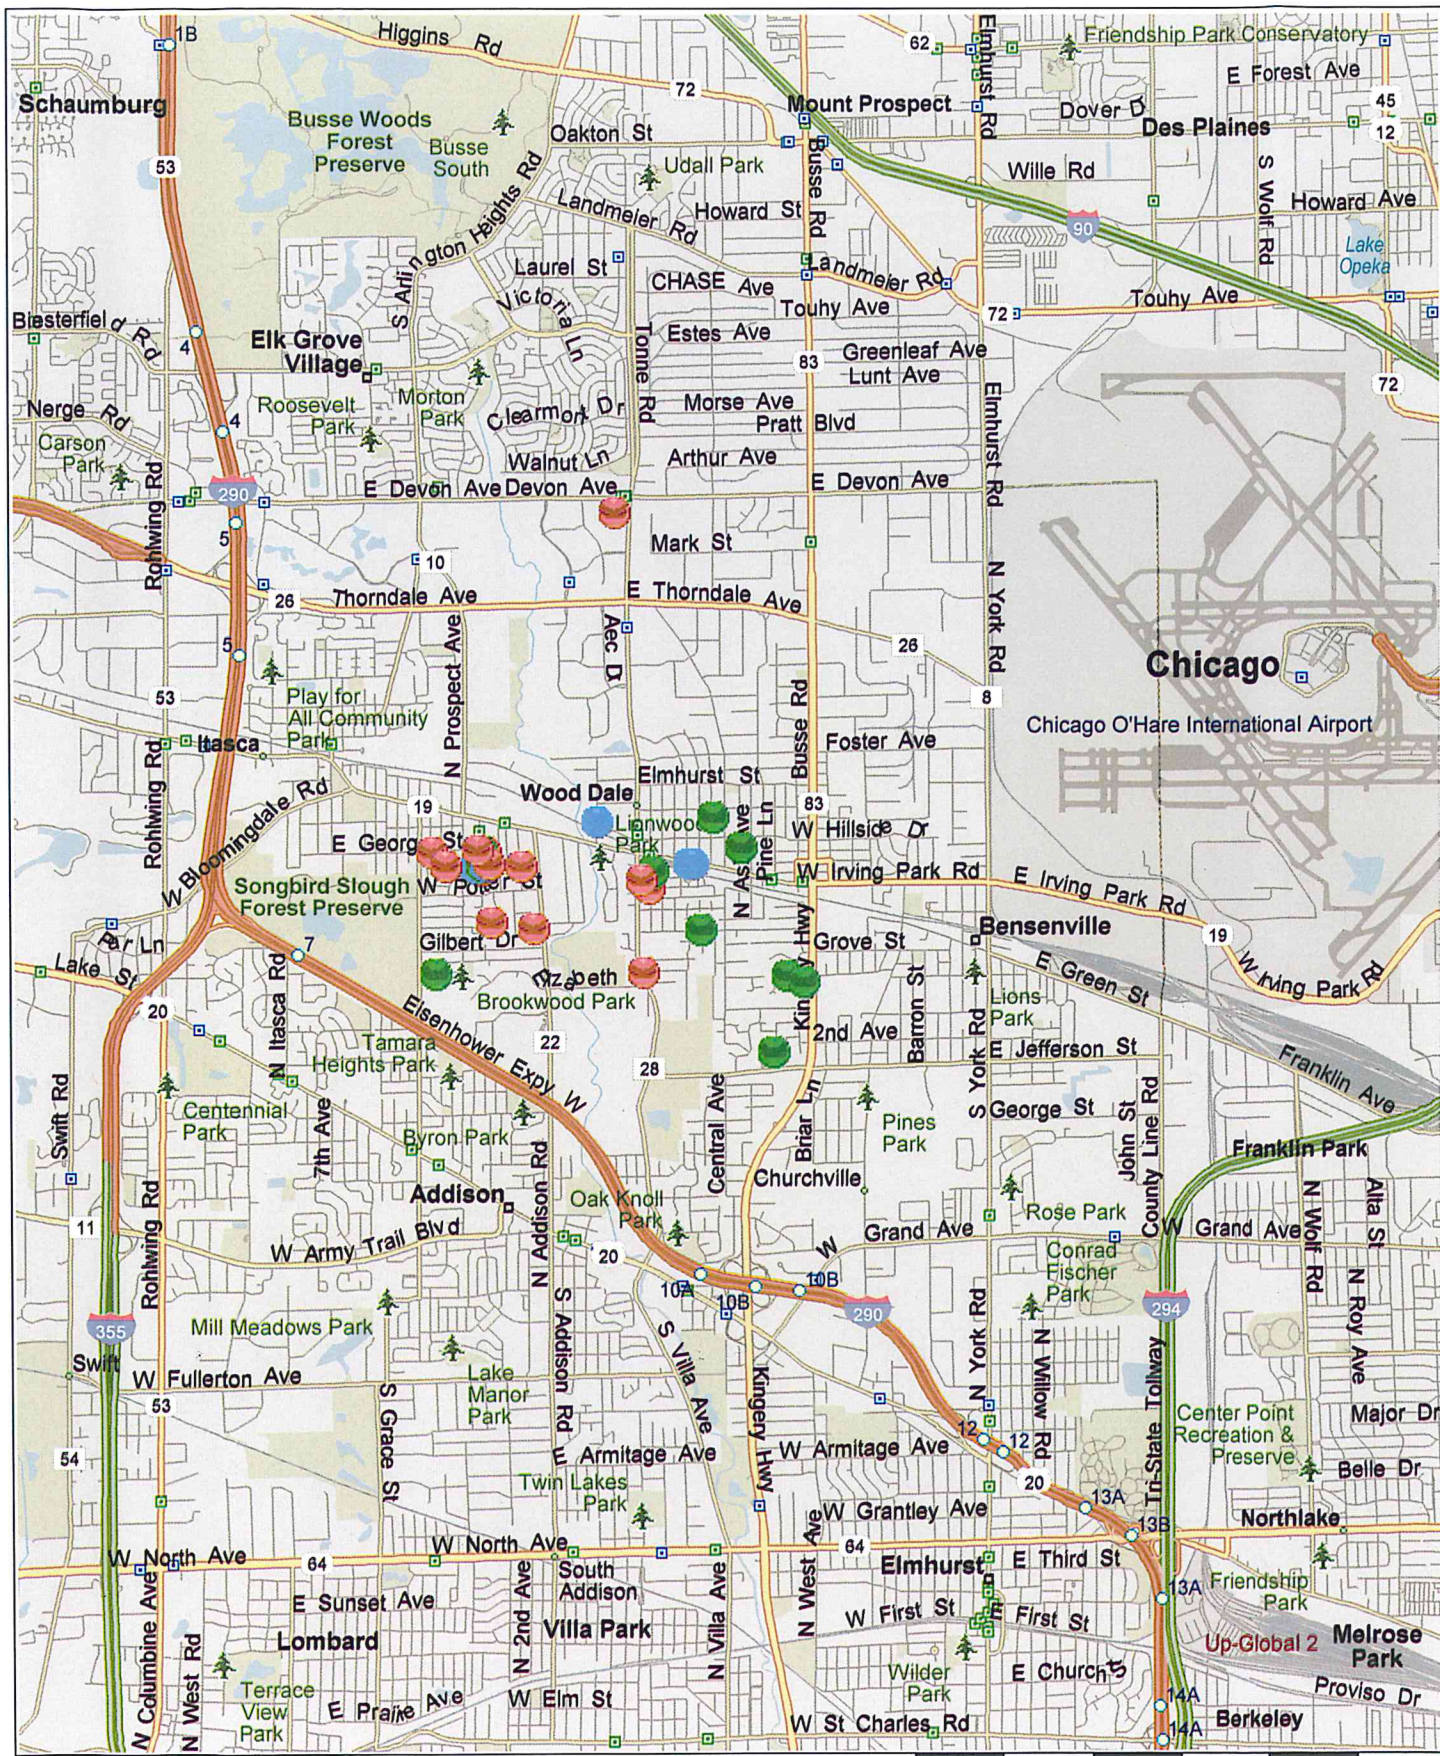

ASSAULT CASES

FIRST SHIFT

11pm - 7am

SECOND SHIFT

7am - 3pm

THIRD SHIFT

3pm - 11pm