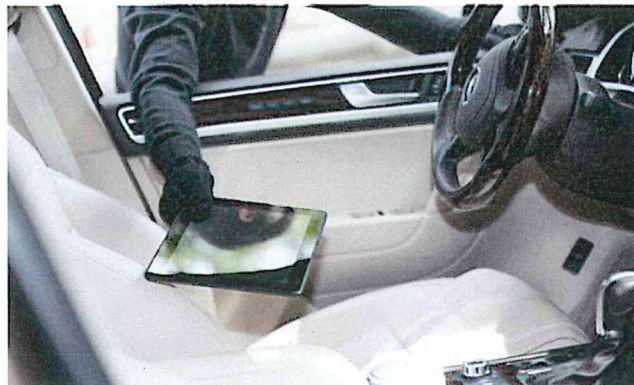

5% of the cases occurred in **Retail** areas

5% of the cases occurred in **Industrial** areas

90% of the cases occurred in **Residential** areas

0% of the cases occurred in **Municipal** areas

REPORT #18	DATE	LOCATION	TIME	ZONE	WATCH
9607	9/1/2018	168 N Harvey	7:10am	Residential	2
9621	9/1/2018	132 N Harvey	12:54pm	Residential	2
9649	9/2/2018	174 N Harvey	10:15am	Residential	2
9834	9/6/2018	394 Manning	3:24pm	Residential	3
9941	9/8/2018	145 S Cedar	11:10pm	Residential	1
9954	9/9/2018	259 Cara Ln	1:29pm	Residential	2
9976	9/9/2018	1501 N Mittel	11:32pm	Industrial	3
9980	9/10/2018	158 E Murray	8:42am	Residential	2
10135	9/13/2018	421 E Montrose	6:23pm	Residential	3
10136	9/13/2018	372 N Poplar	6:48pm	Residential	3
10374	9/20/2018	465 W Dominion	3:52am	Residential	1
10388	9/20/2018	110 W Devon	11:33am	Retail	2
10786	9/29/2018	161 N Wood Dale	6:49pm	Residential	3
11213	10/9/2018	465 E Elmhurst	10:07am	Residential	2
14046	12/3/2018	681 Elizabeth Dr	5:28pm	Residential	3
14324	12/9/2018	564 George	9:09am	Residential	2
15230	12/28/2018	214 N Oakwood	3:23pm	Residential	3
15233	12/28/2018	233 N Oakwood	4:51pm	Residential	3