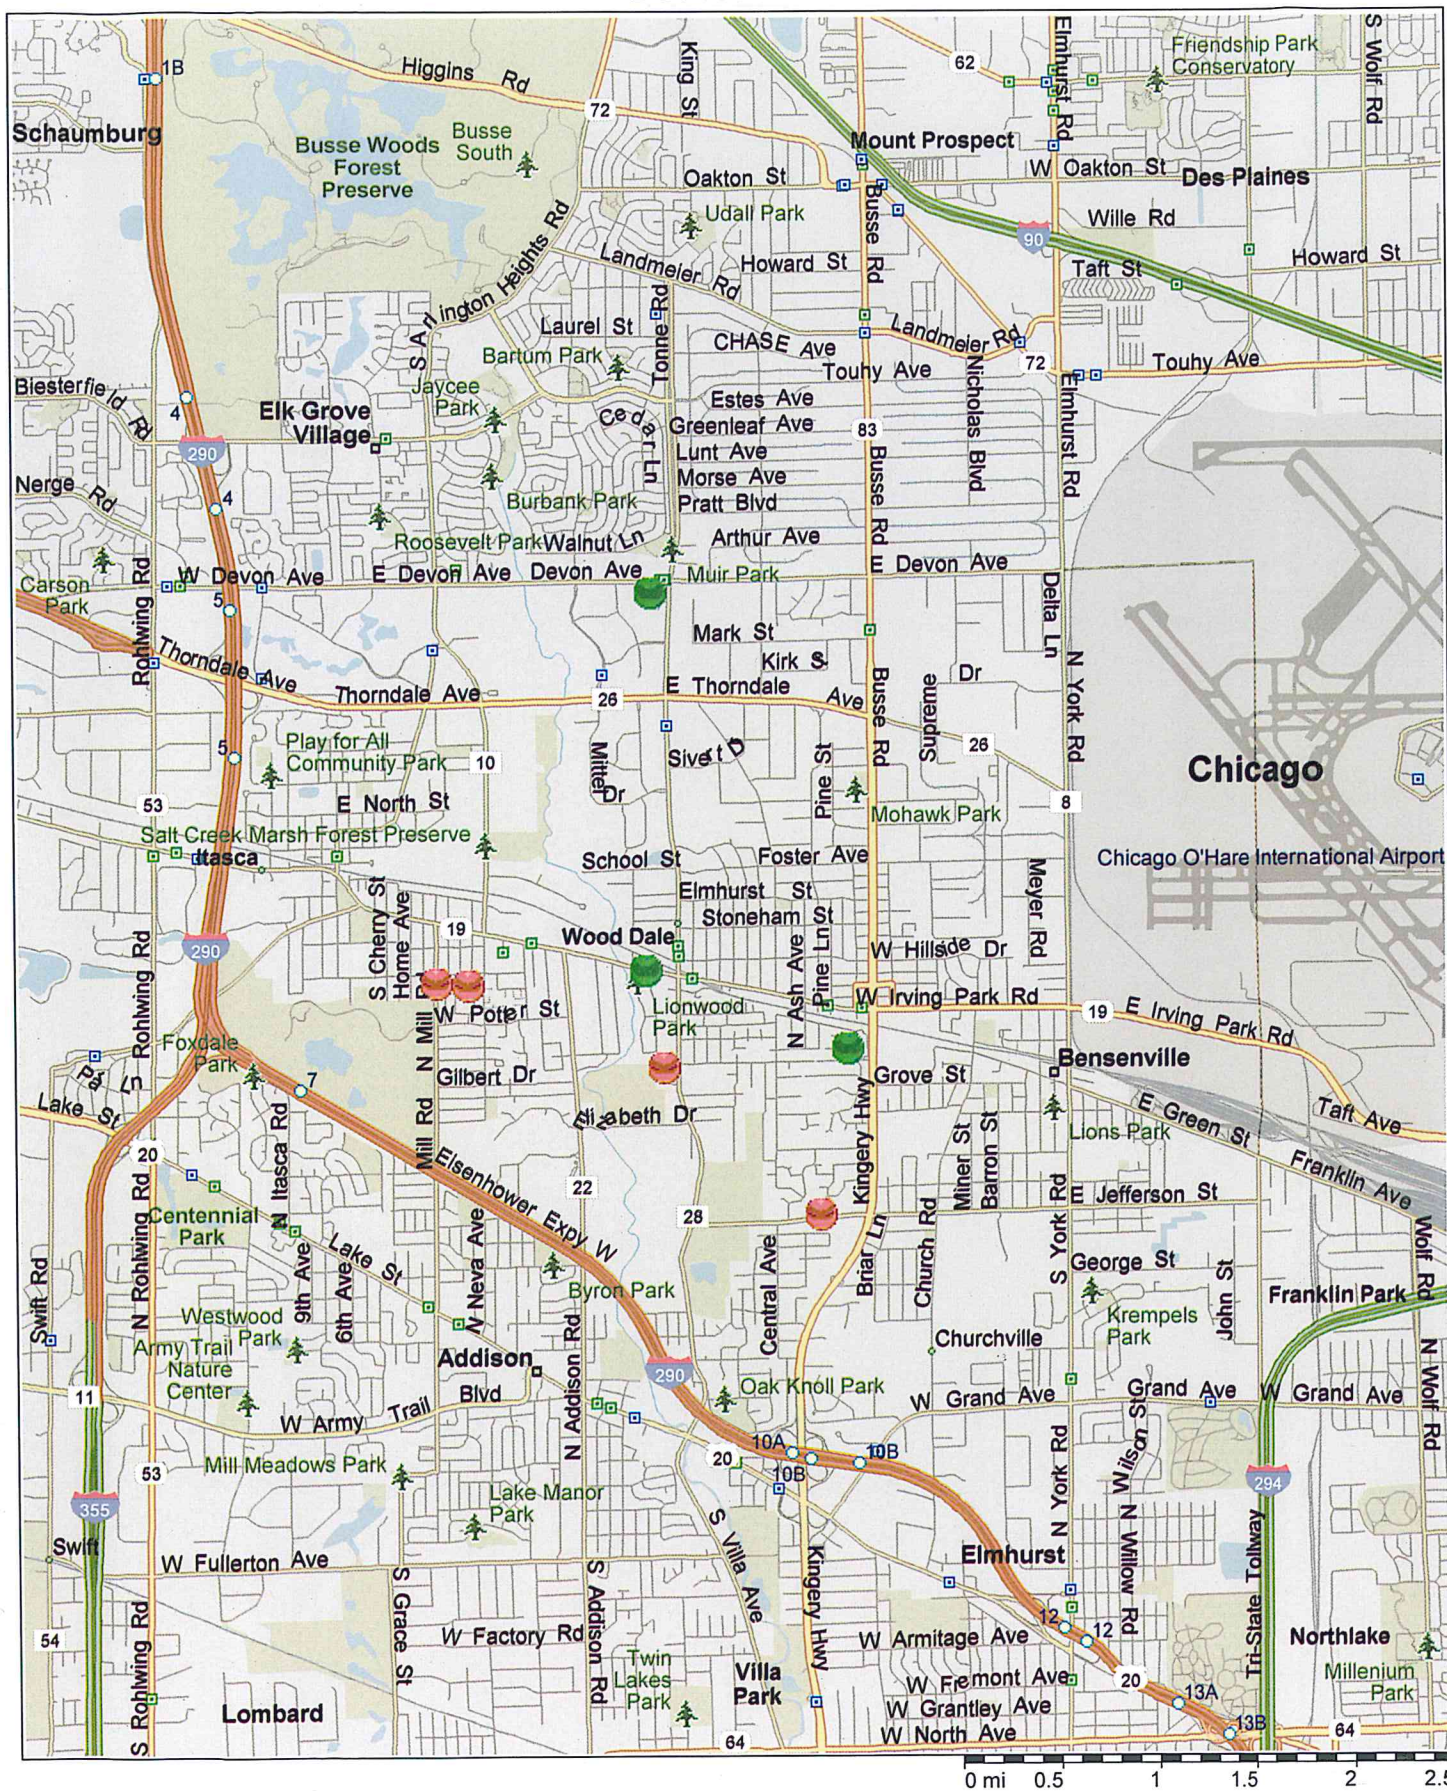

BURGLARY

FIRST SHIFT 11pm - 7am   SECOND SHIFT 7am - 3pm   THIRD SHIFT 3pm - 11pm