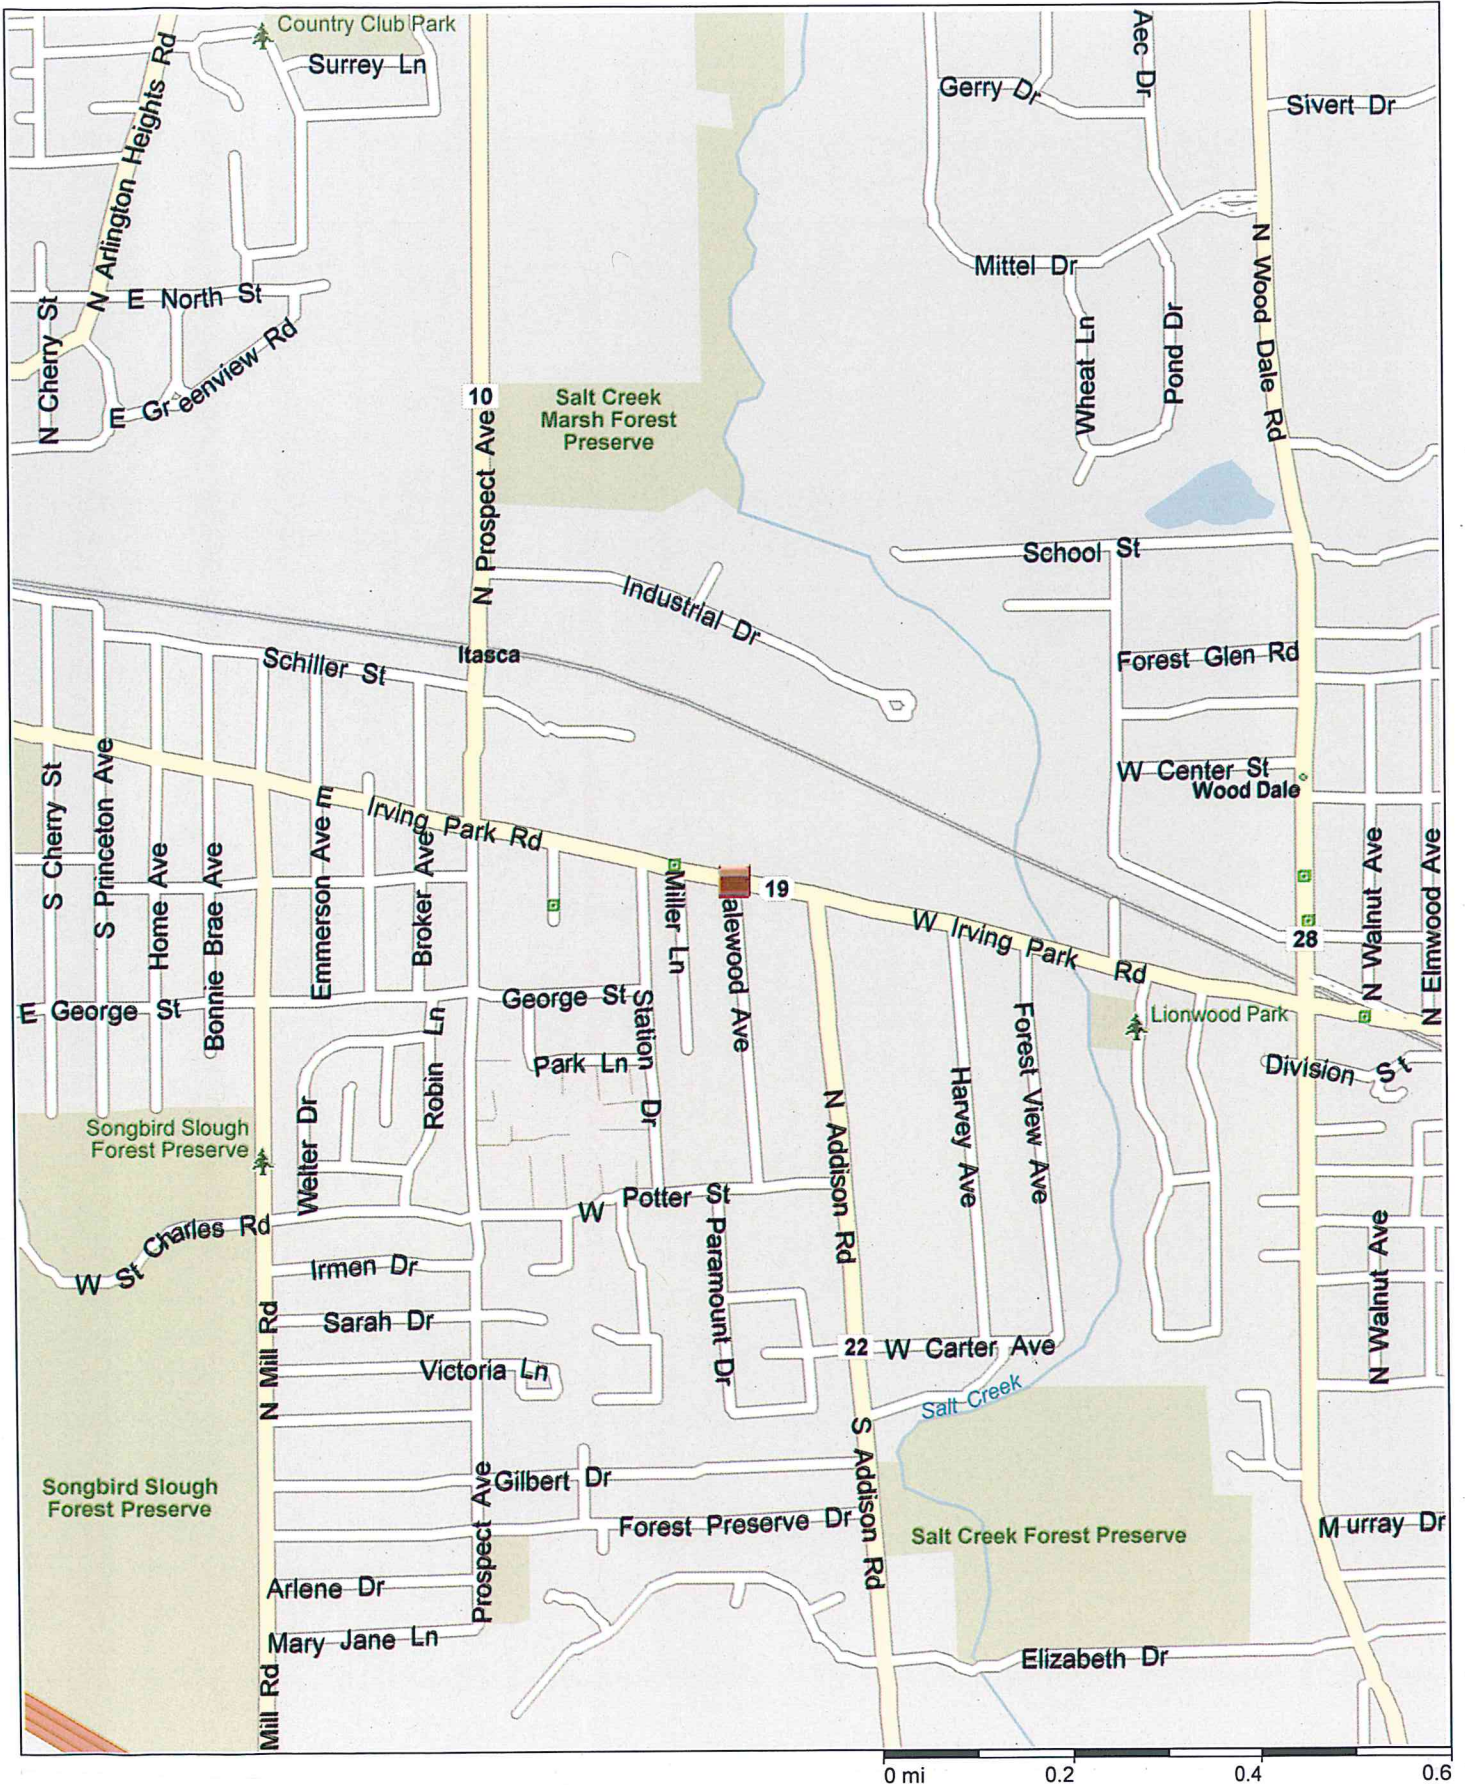

ROBBERY

FIRST SHIFT 11pm - 7am

SECOND SHIFT 7am - 3pm

THIRD SHIFT 3pm - 11pm