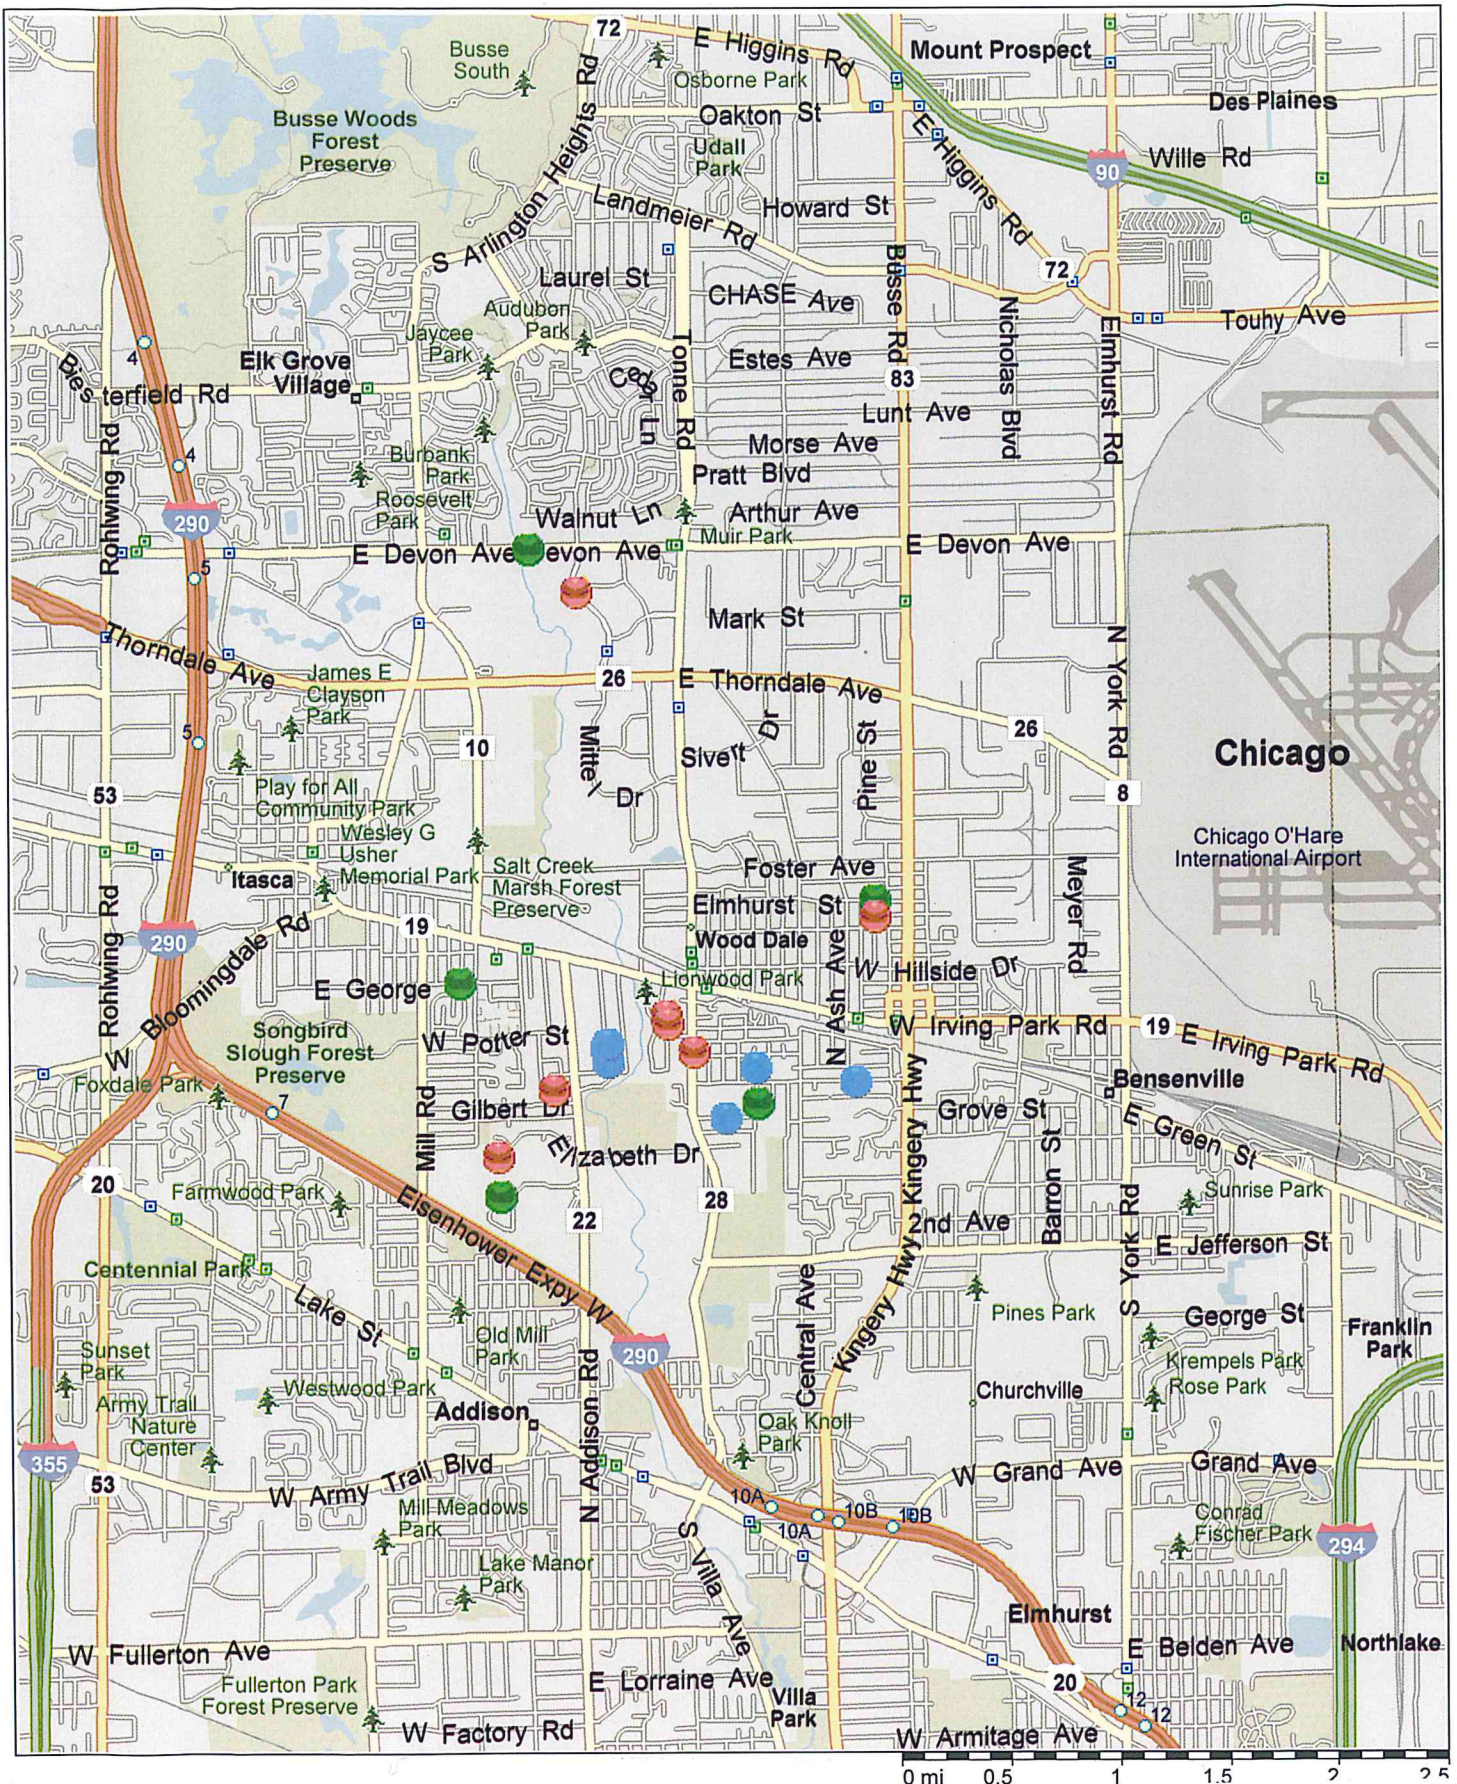

BURGLARY FROM MOTOR VEHICLE

FIRST SHIFT 11pm - 7am

SECOND SHIFT 7am - 3pm

THIRD SHIFT 3pm - 11pm