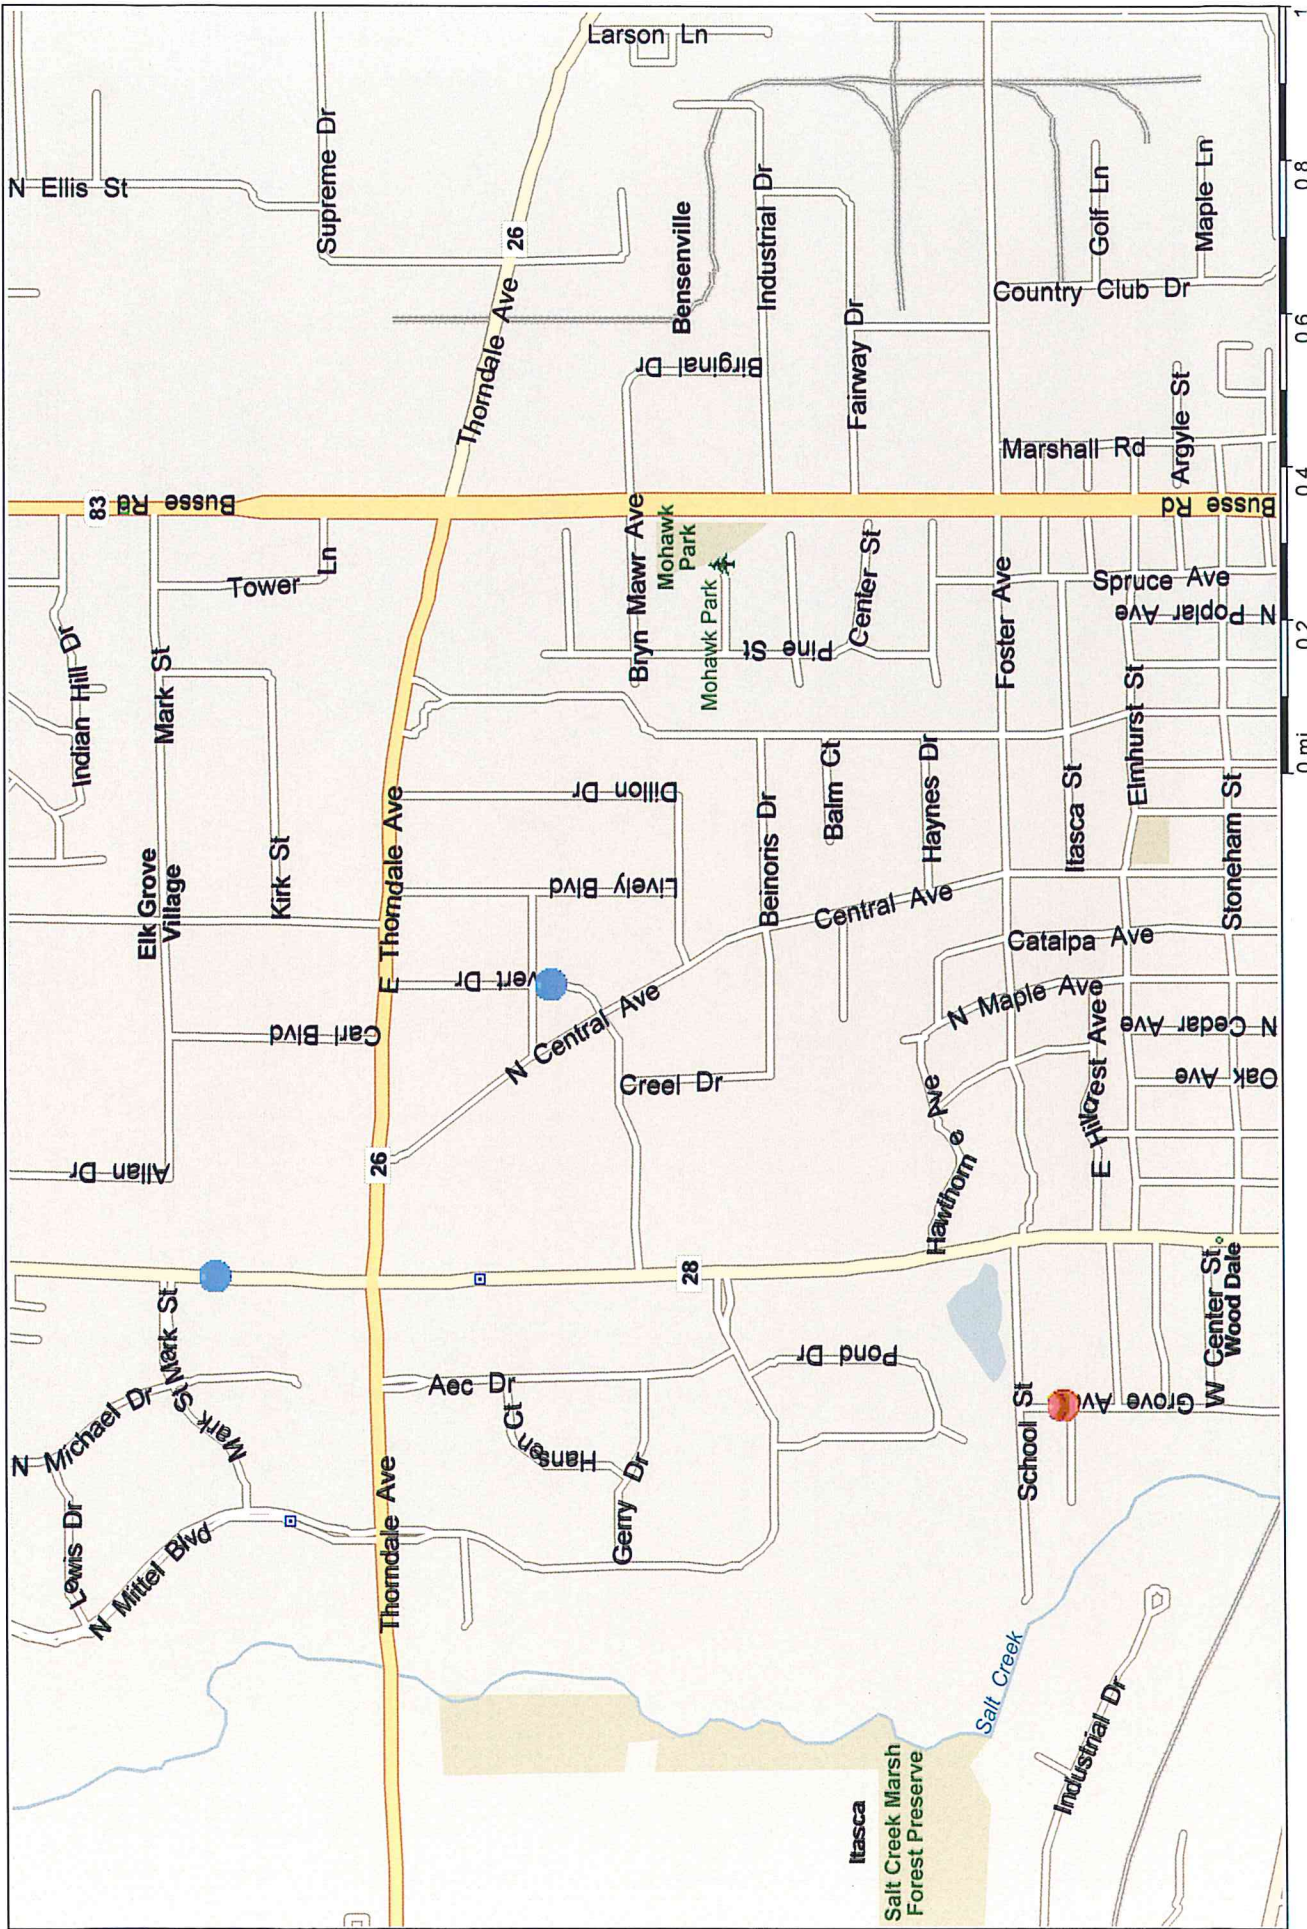

Motor vehicle thefts May - August 2013

FIRST SHIFT 11pm - 7am   SECOND SHIFT 7am - 3pm   THIRD SHIFT 3pm - 11pm