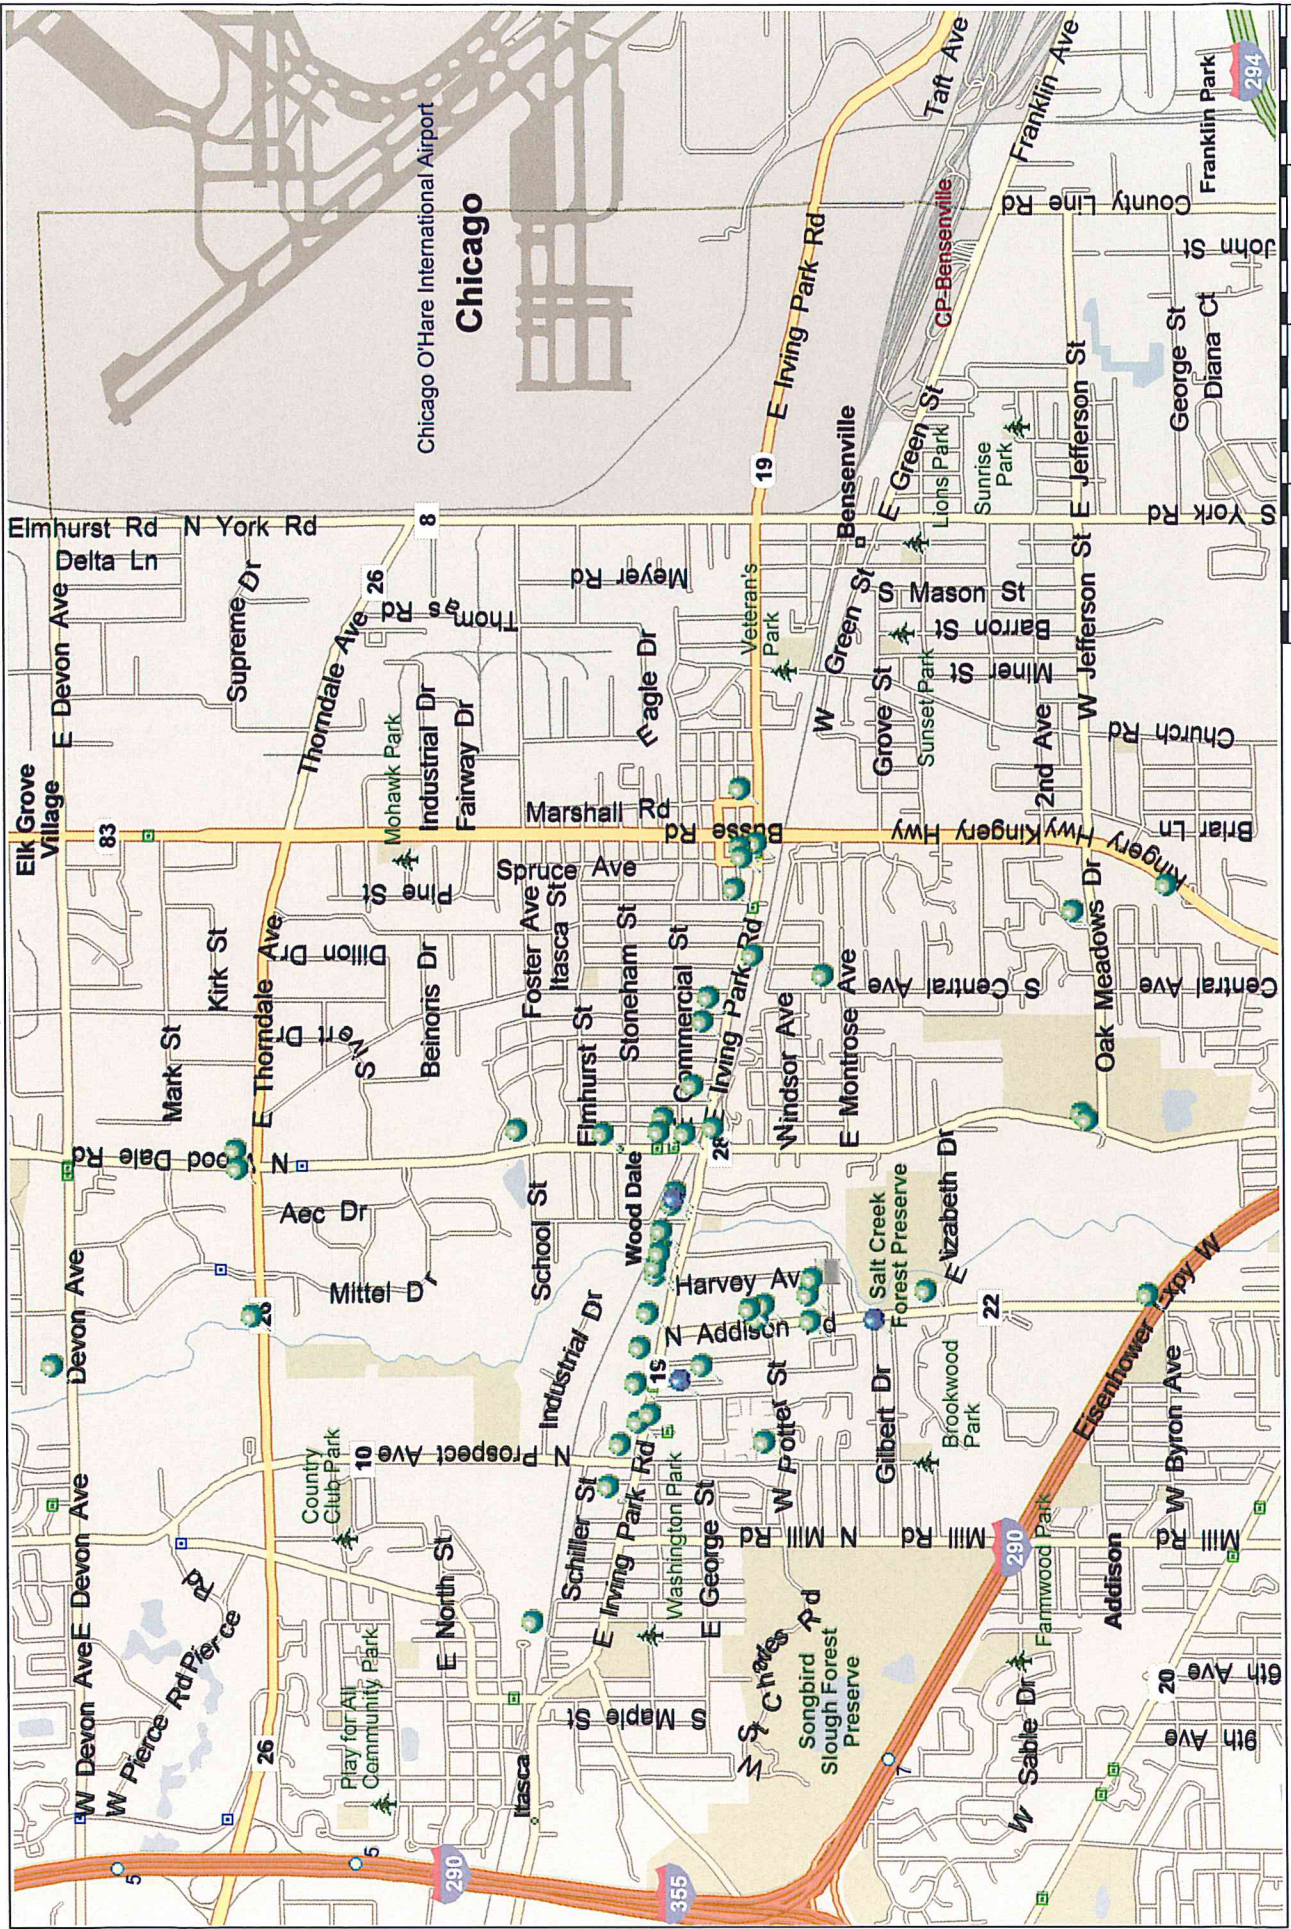

DUI May - August 2013

FIRST SHIFT 11pm - 7am

SECOND SHIFT 7am - 3pm

THIRD SHIFT 3pm - 11pm