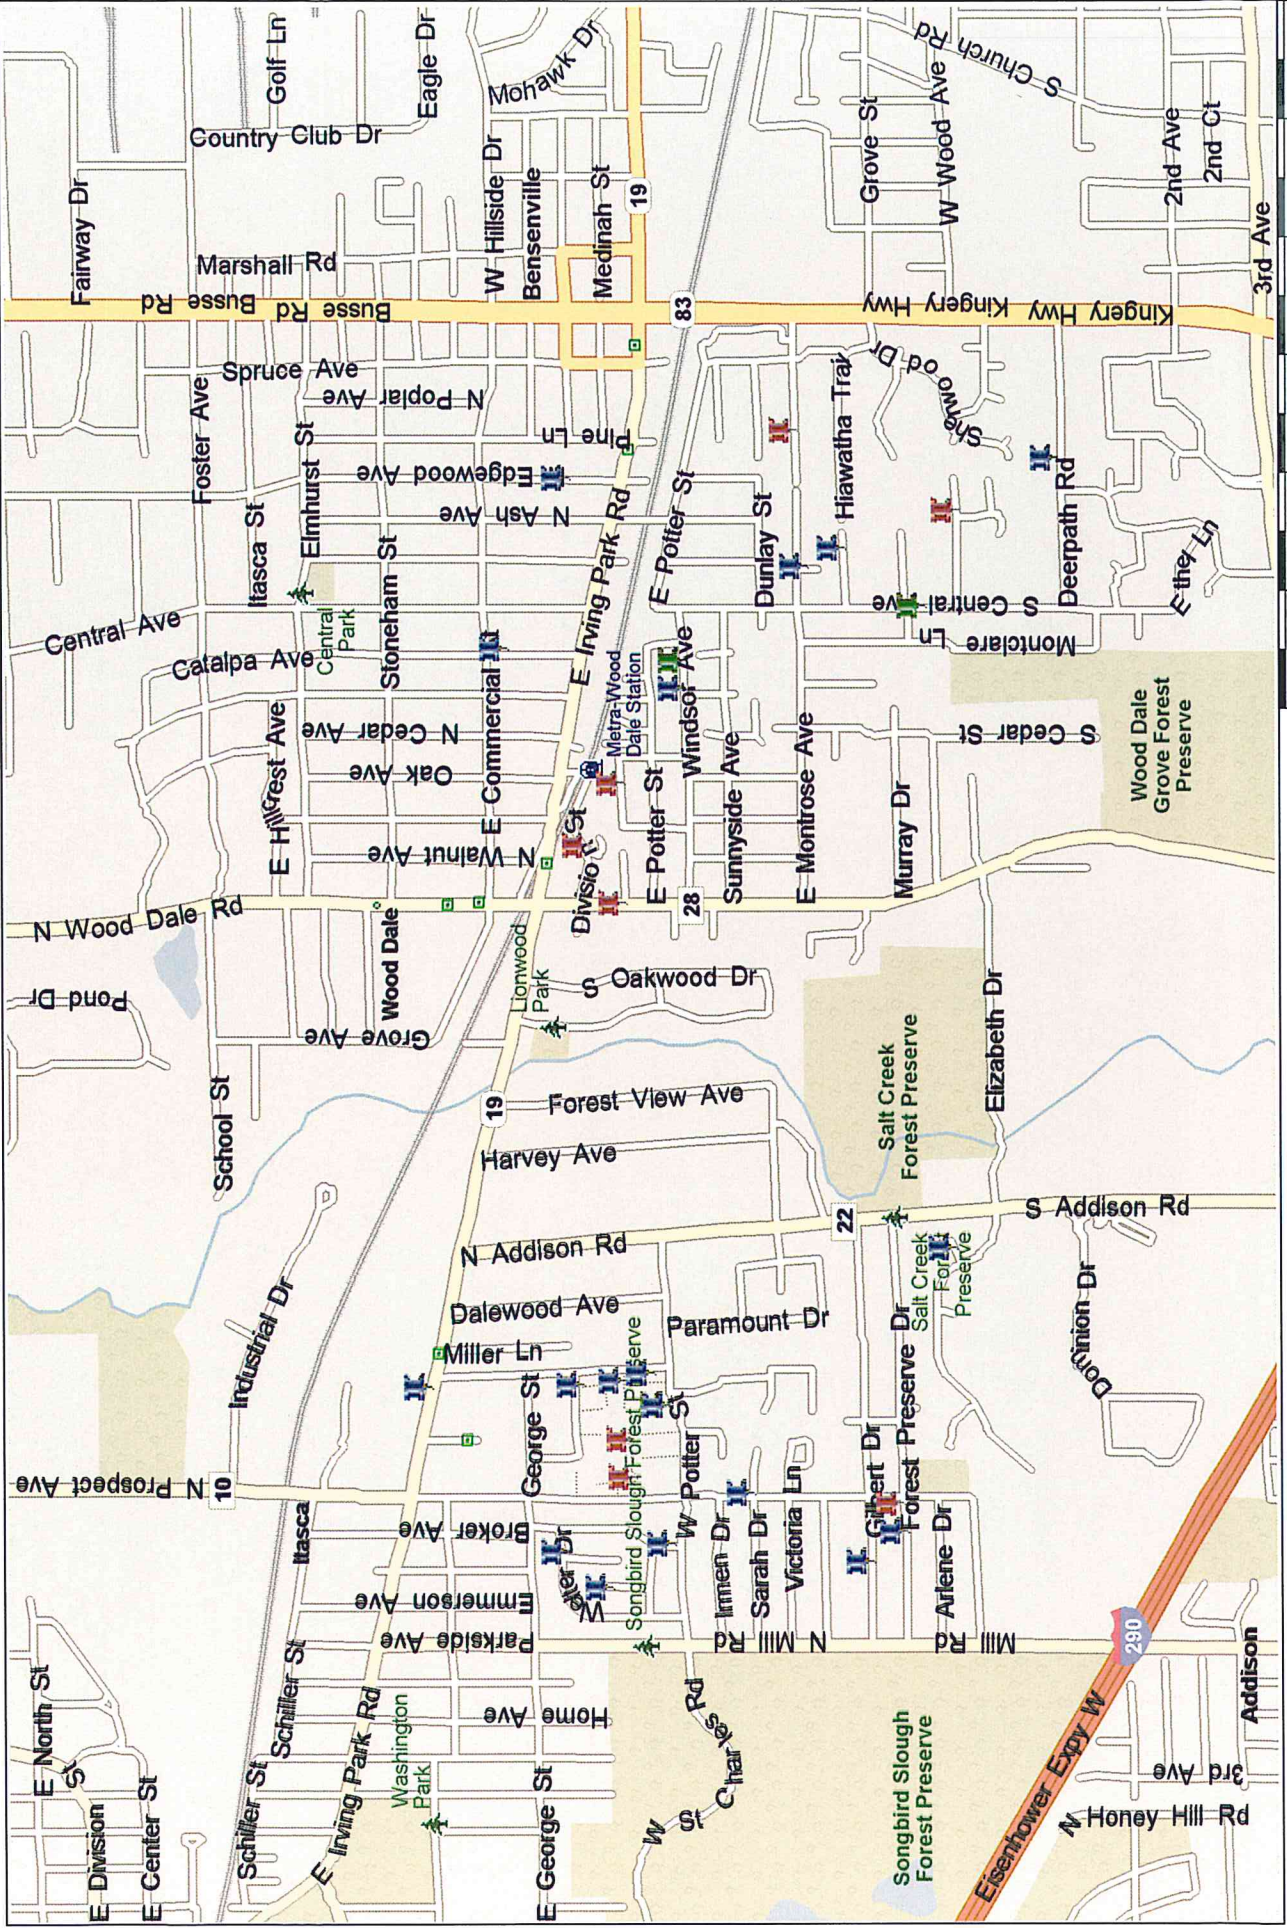

Burglary from Motor Vehicle May - August 2012

FIRST SHIFT 11pm - 7am

SECOND SHIFT 7am - 3pm

THIRD SHIFT 3pm - 11pm