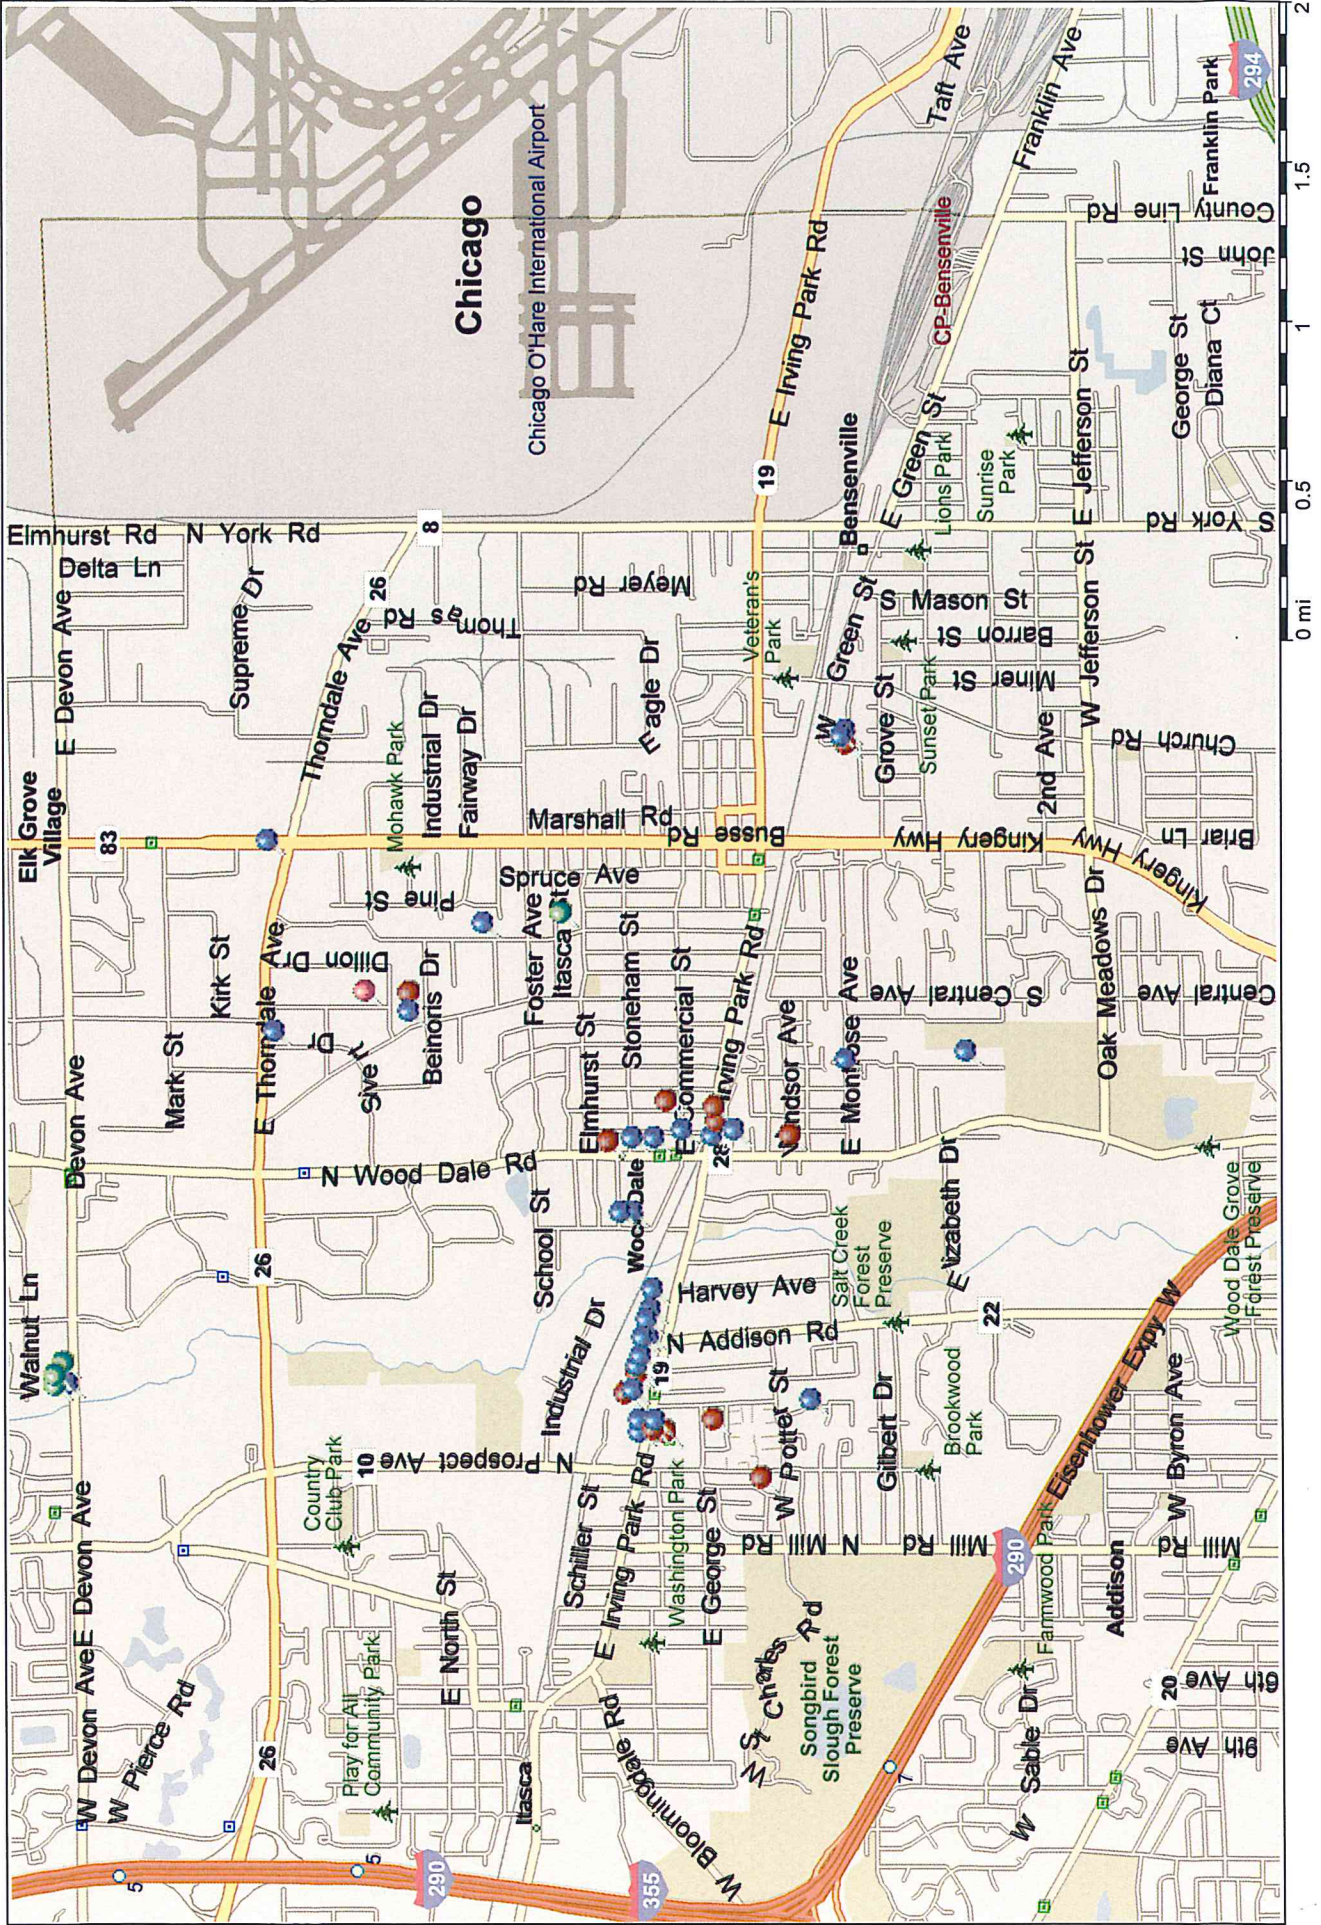

Theft - May - August 2013

FIRST SHIFT 11pm - 7am

SECOND SHIFT 7am - 3pm

THIRD SHIFT 3pm - 11pm