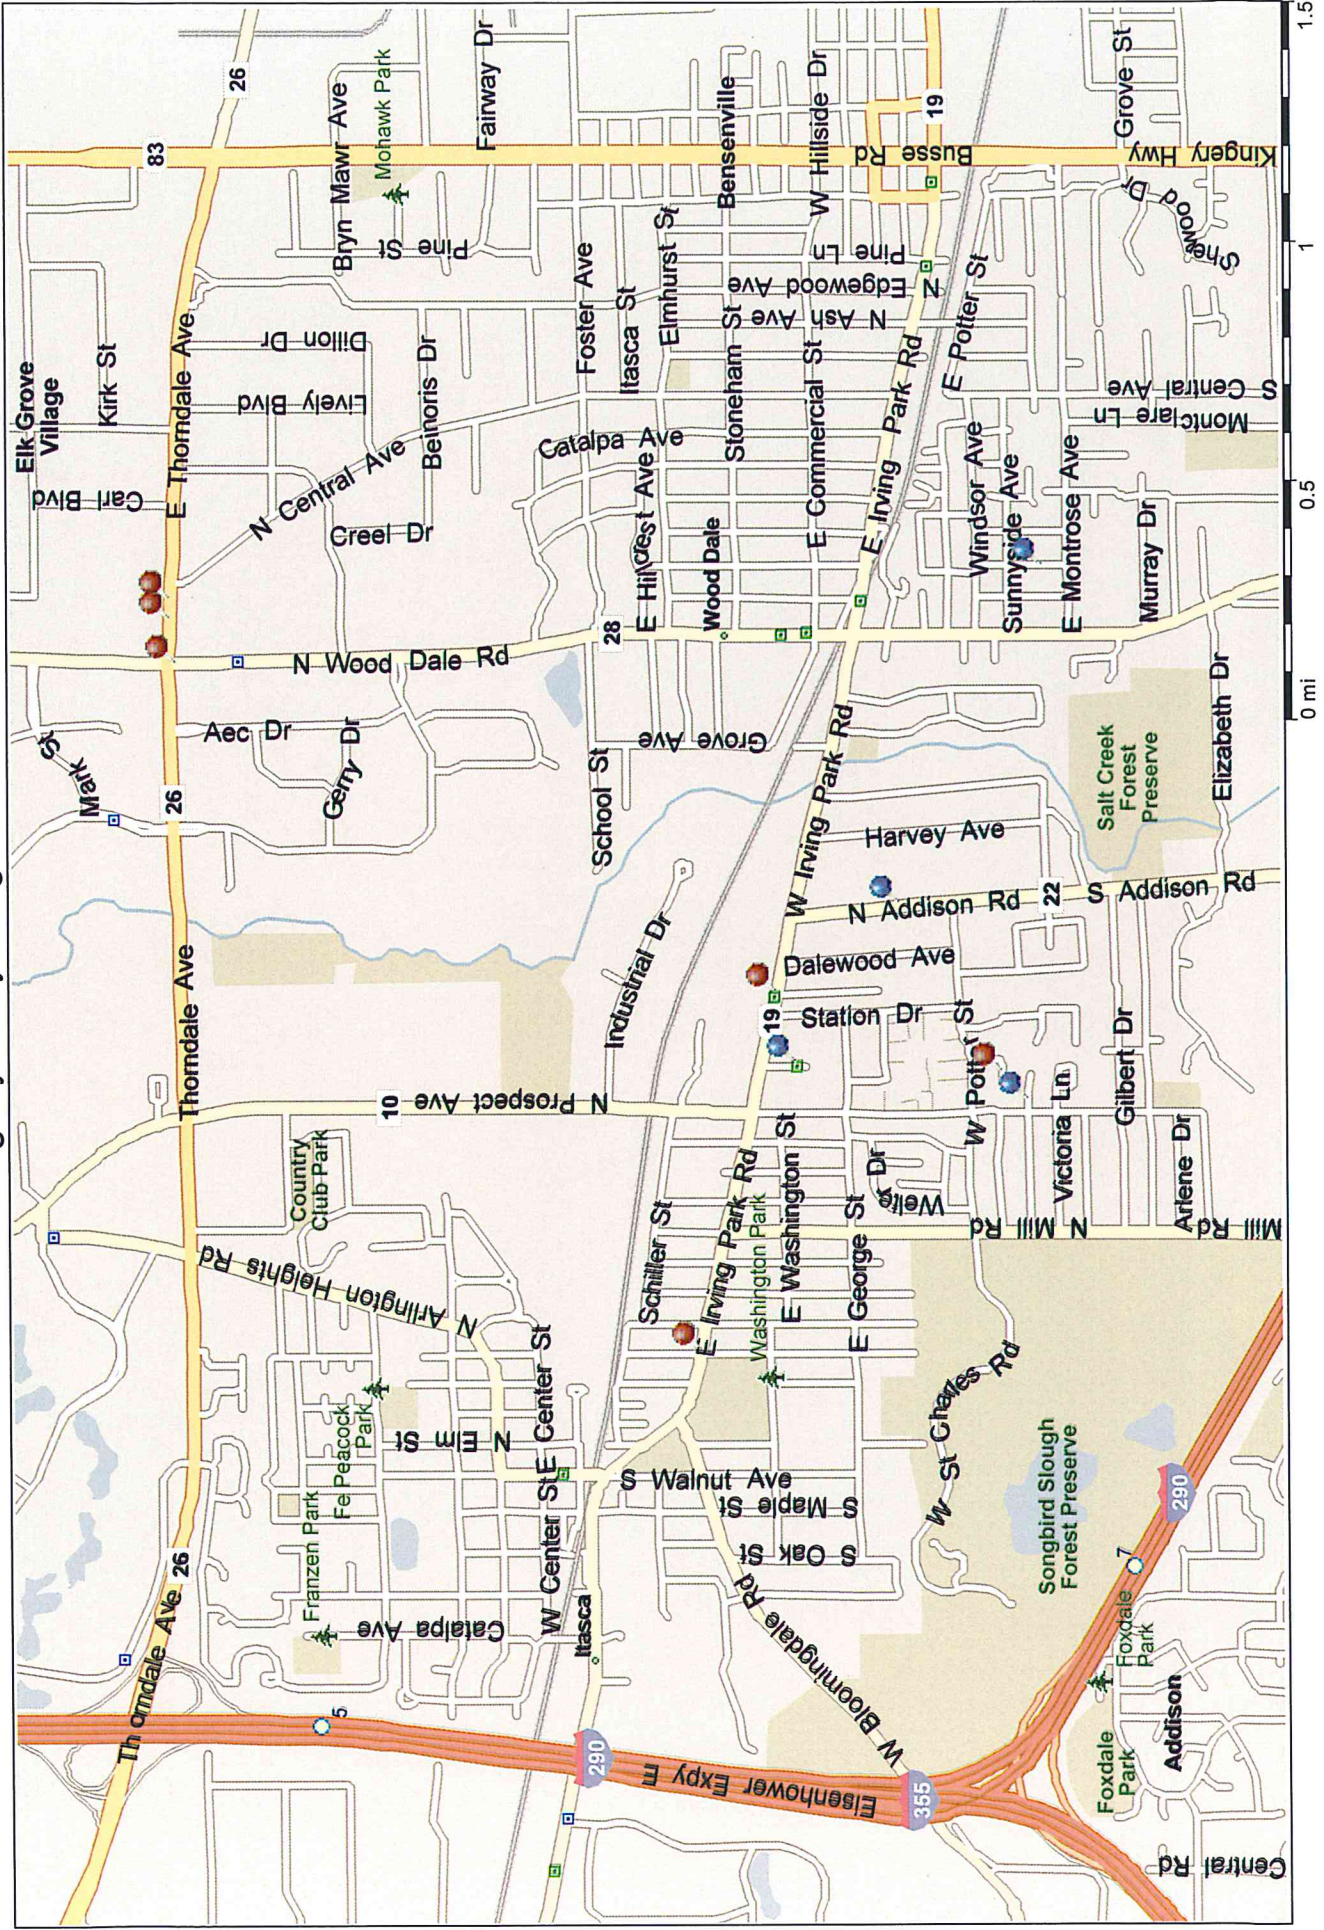

Burglary - May - August 2013

FIRST SHIFT 11pm - 7am

SECOND SHIFT 7am - 3pm

THIRD SHIFT 3pm - 11pm