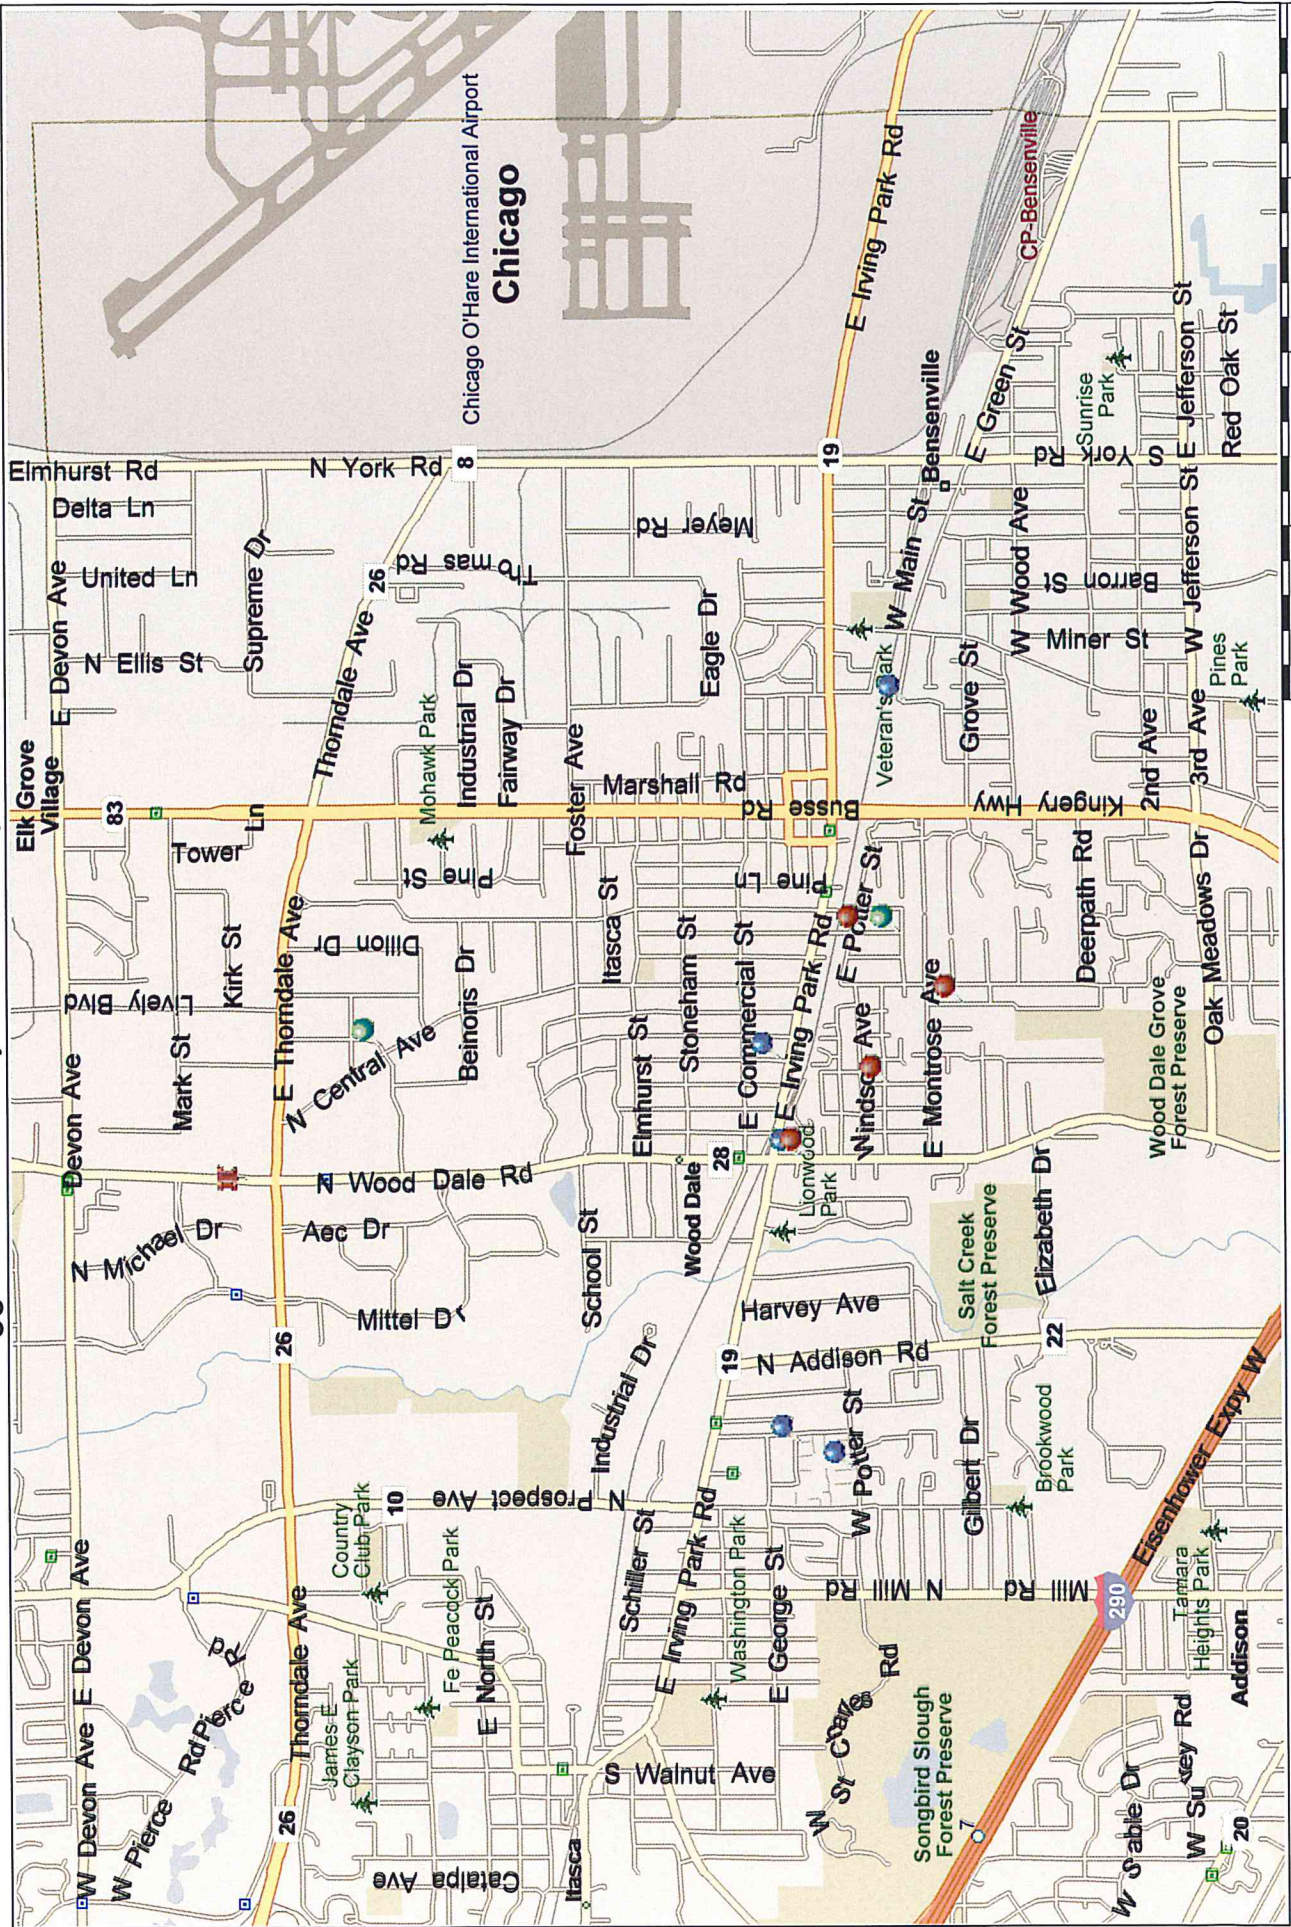

Aggravated Battery/Assault May - August 2013

0 mi 0.5 1 1.5 2

FIRST SHIFT 11pm - 7am   SECOND SHIFT 7am - 3pm   THIRD SHIFT 3pm - 11pm