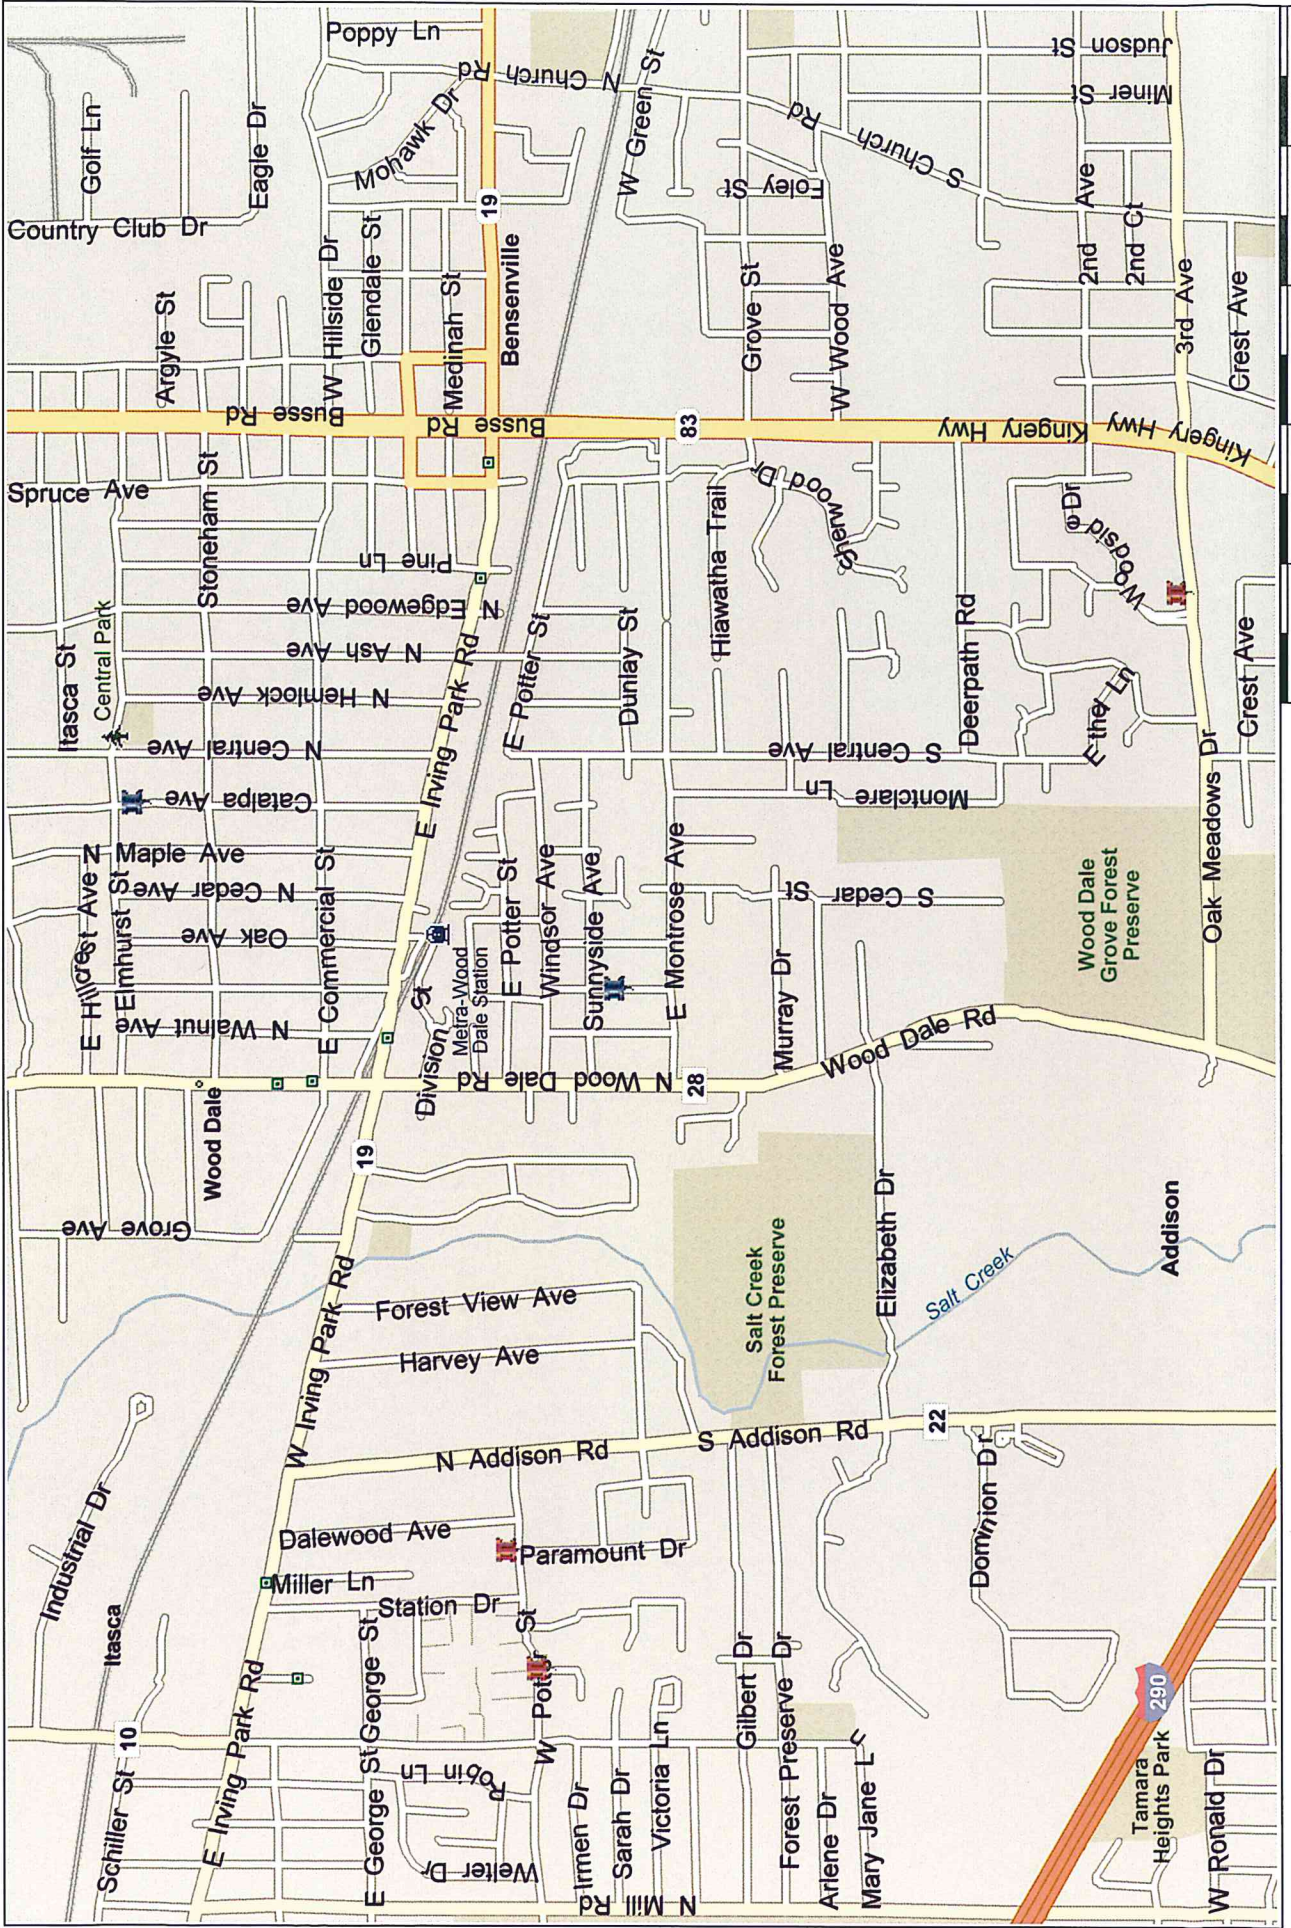

Burglary Motor Vehicle September - December 2012

FIRST SHIFT 11pm - 7am   SECOND SHIFT 7am - 3pm   THIRD SHIFT 3pm - 11pm