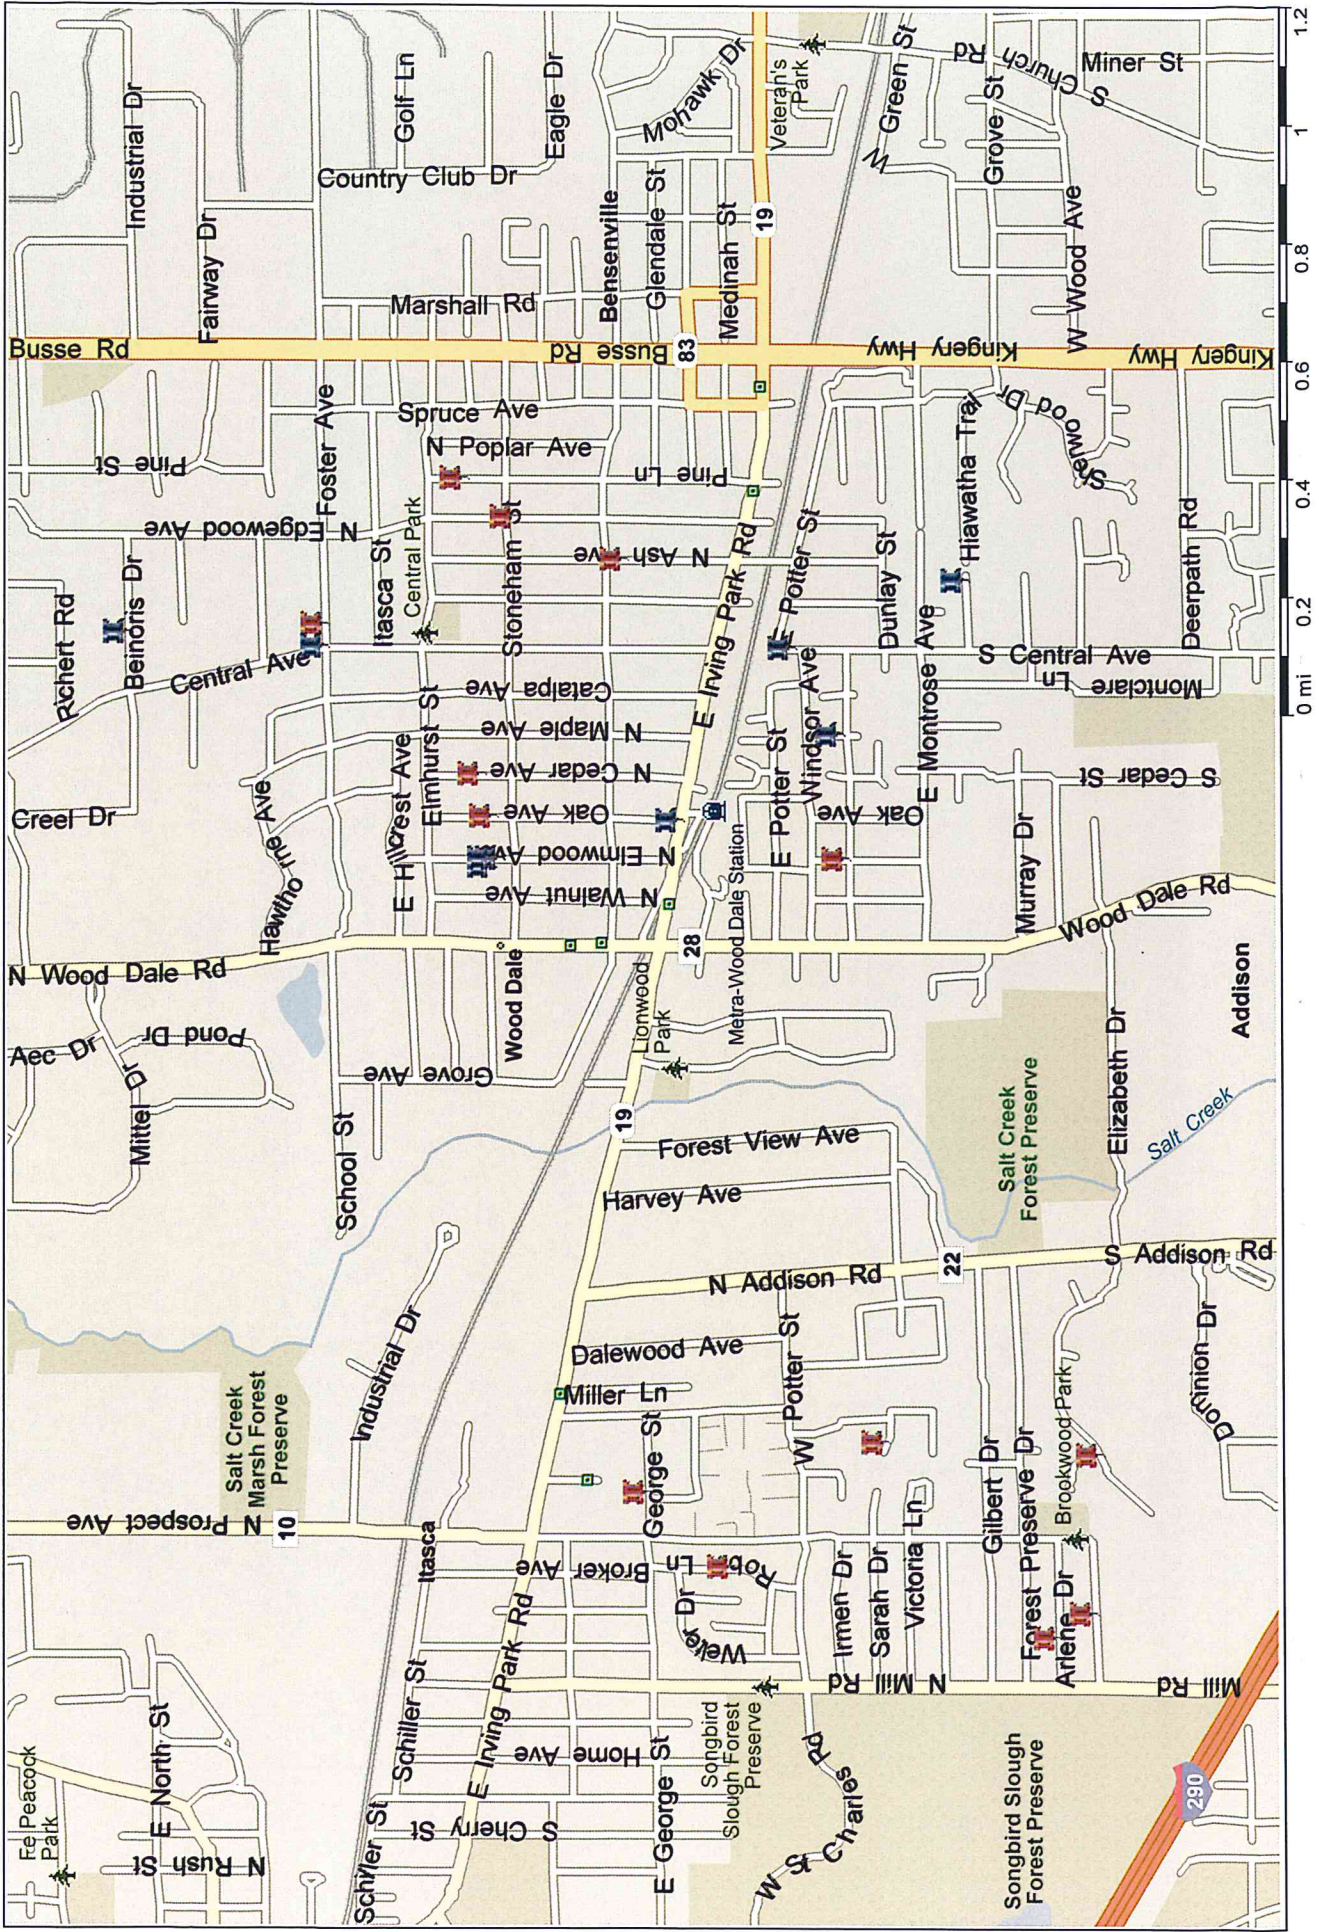

Burglary September - December 2012

FIRST SHIFT 11pm - 7am   SECOND SHIFT 7am - 3pm   THIRD SHIFT 3pm - 11pm