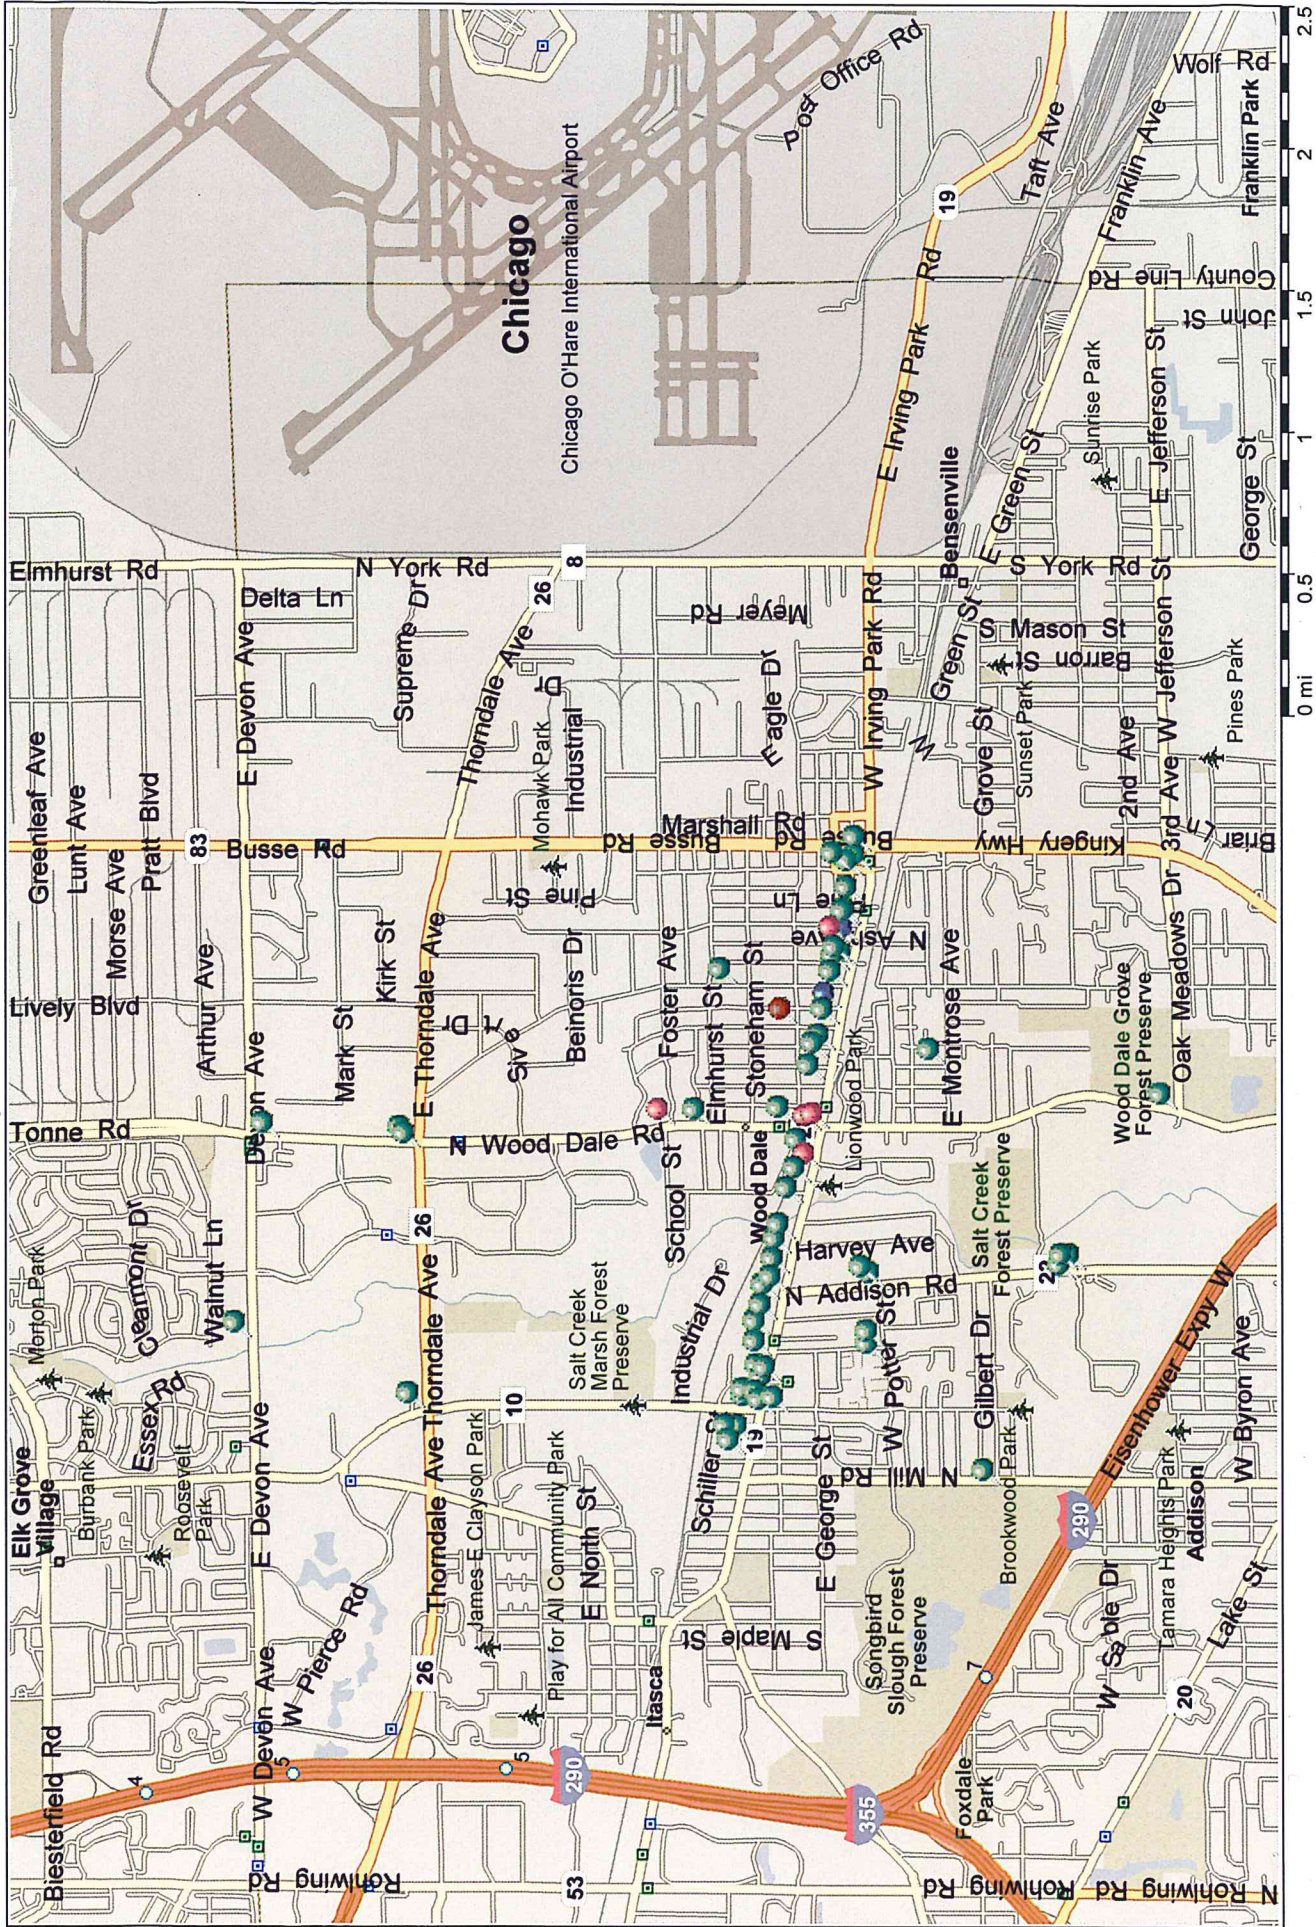

DUI September - December 2012

FIRST SHIFT 11pm - 7am   SECOND SHIFT 7am - 3pm   THIRD SHIFT 3pm - 11pm