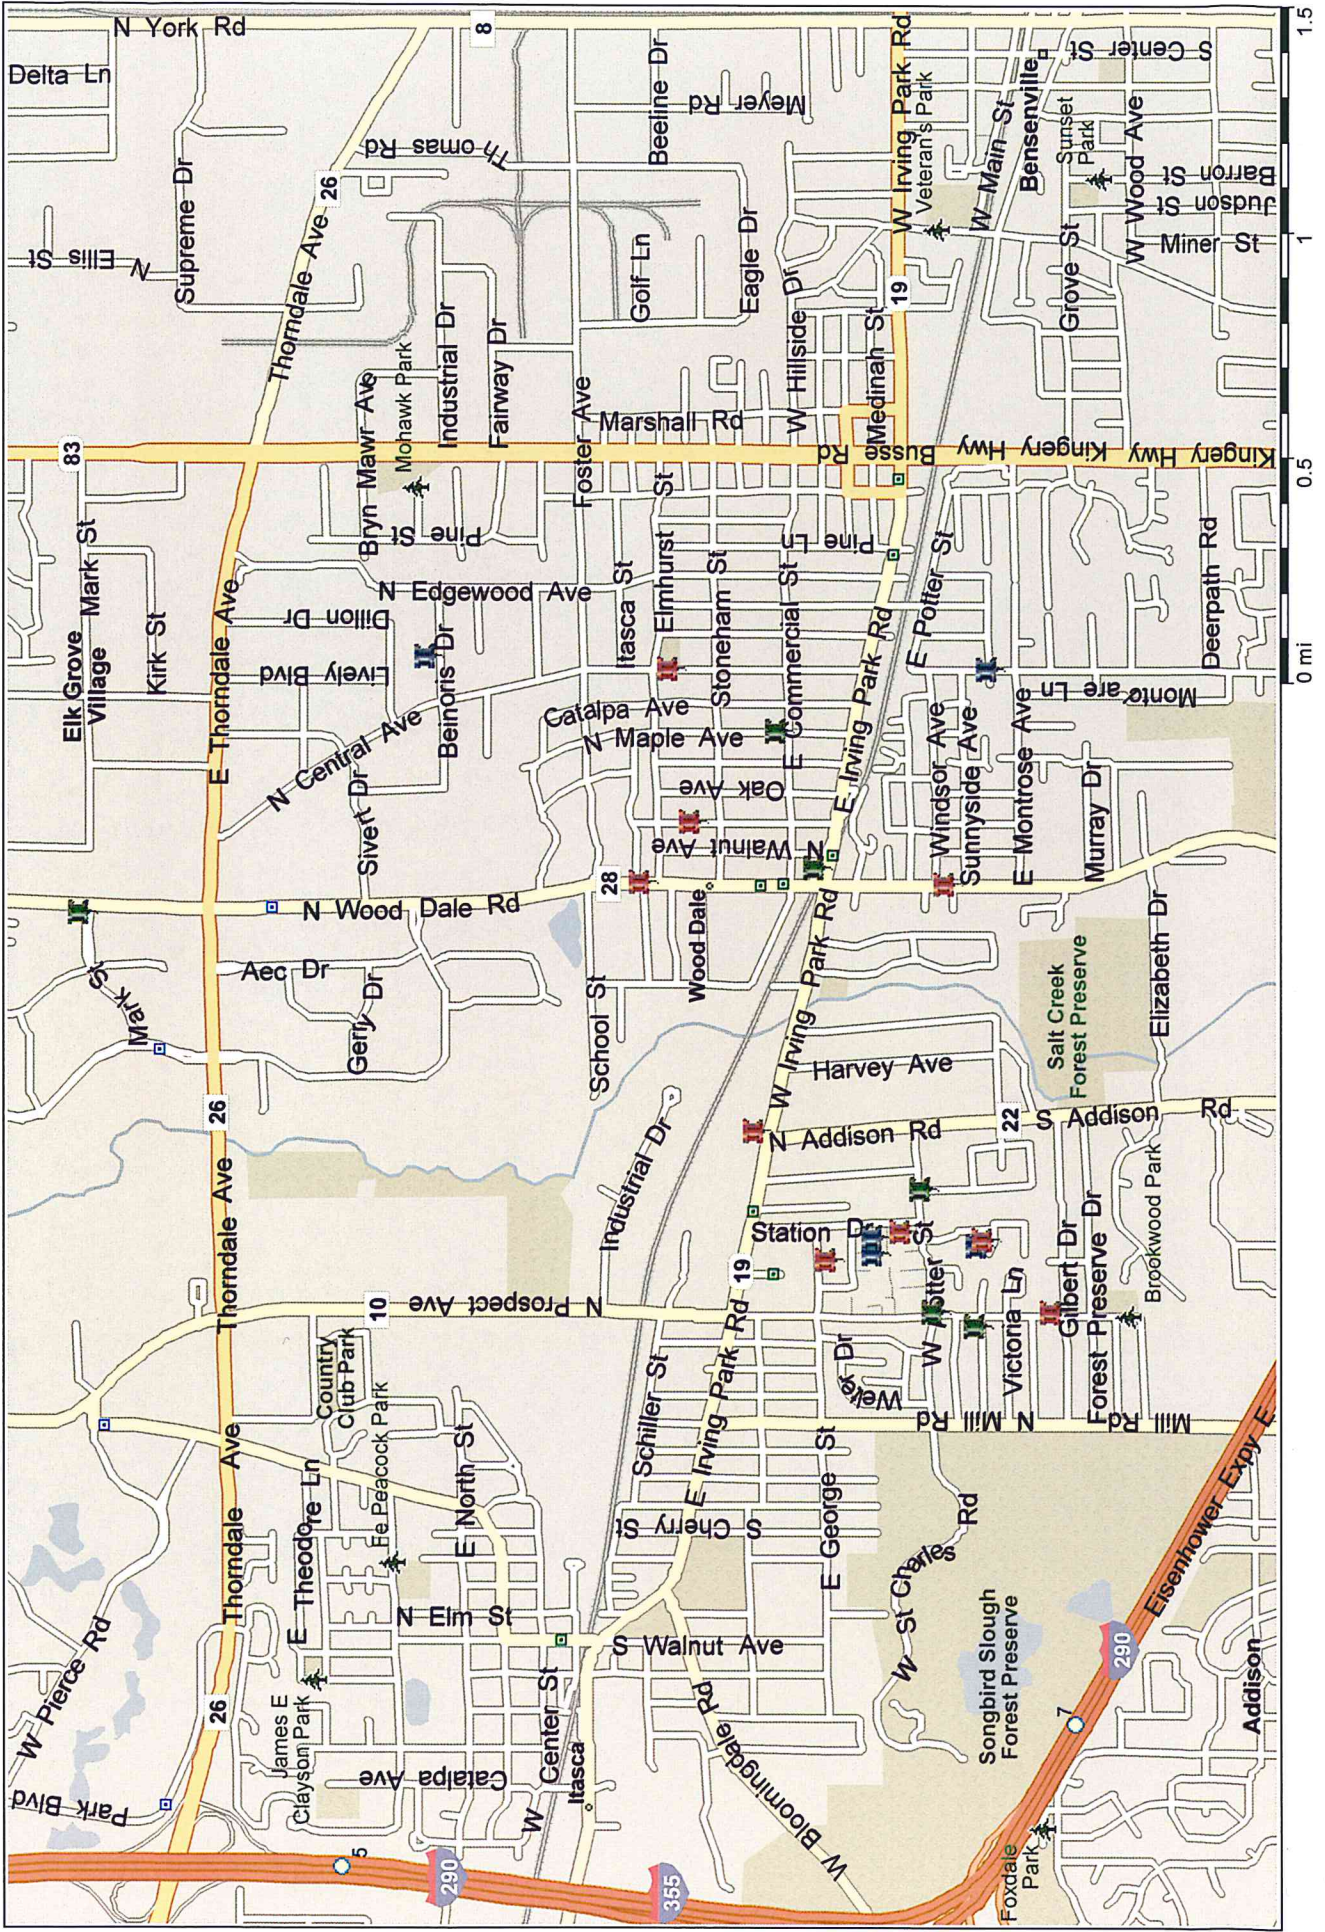

Aggravated Battery/Assault Cases September - December 2012

FIRST SHIFT 11pm - 7am

SECOND SHIFT 7am - 3pm

THIRD SHIFT 3pm - 11pm