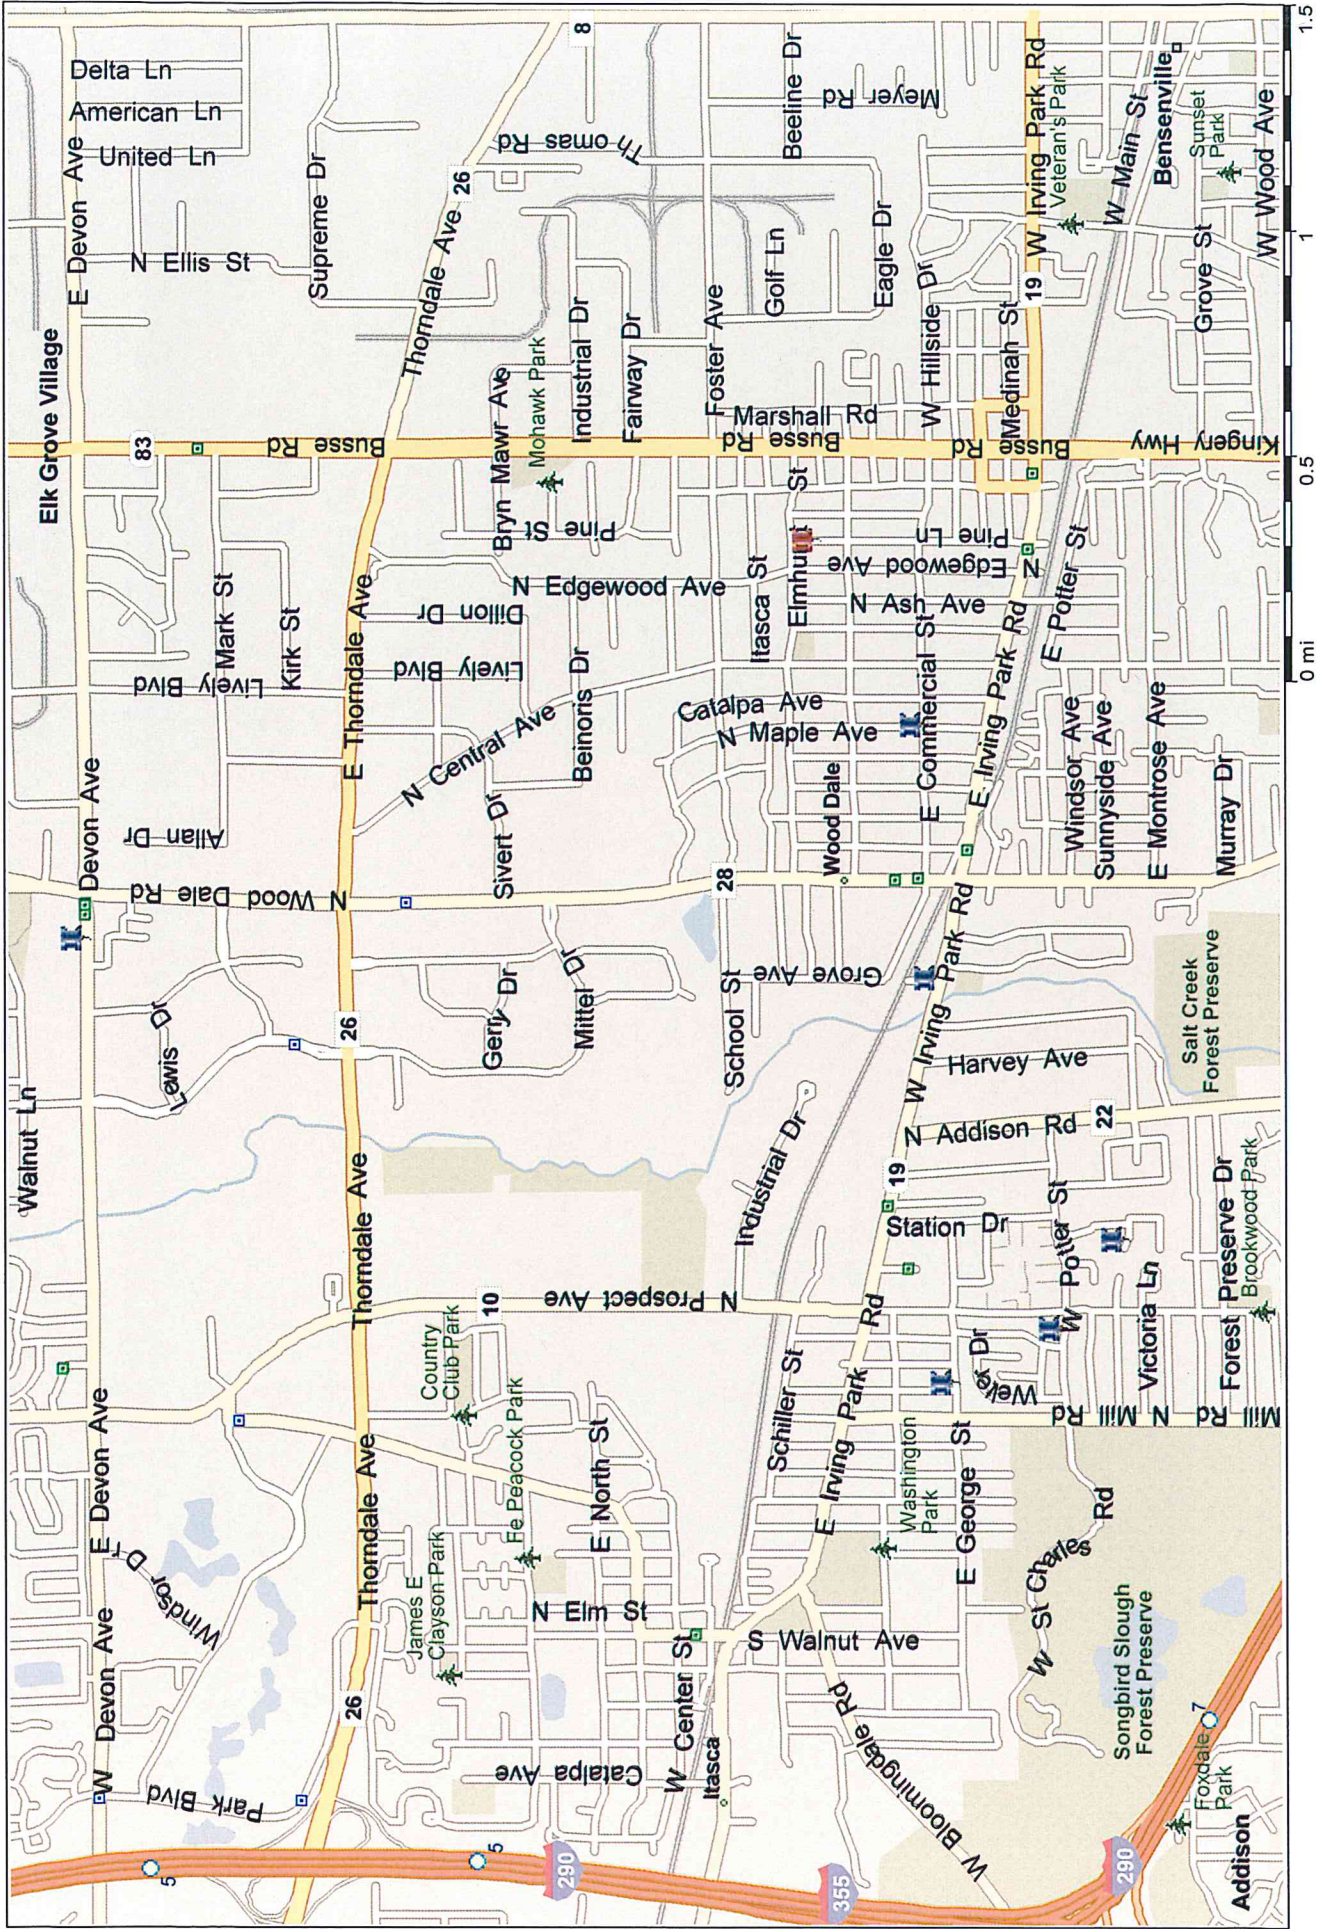

BURGLARY JANUARY - APRIL 2013

FIRST SHIFT 11pm - 7am

SECOND SHIFT 7am - 3pm

THIRD SHIFT 3pm - 11pm