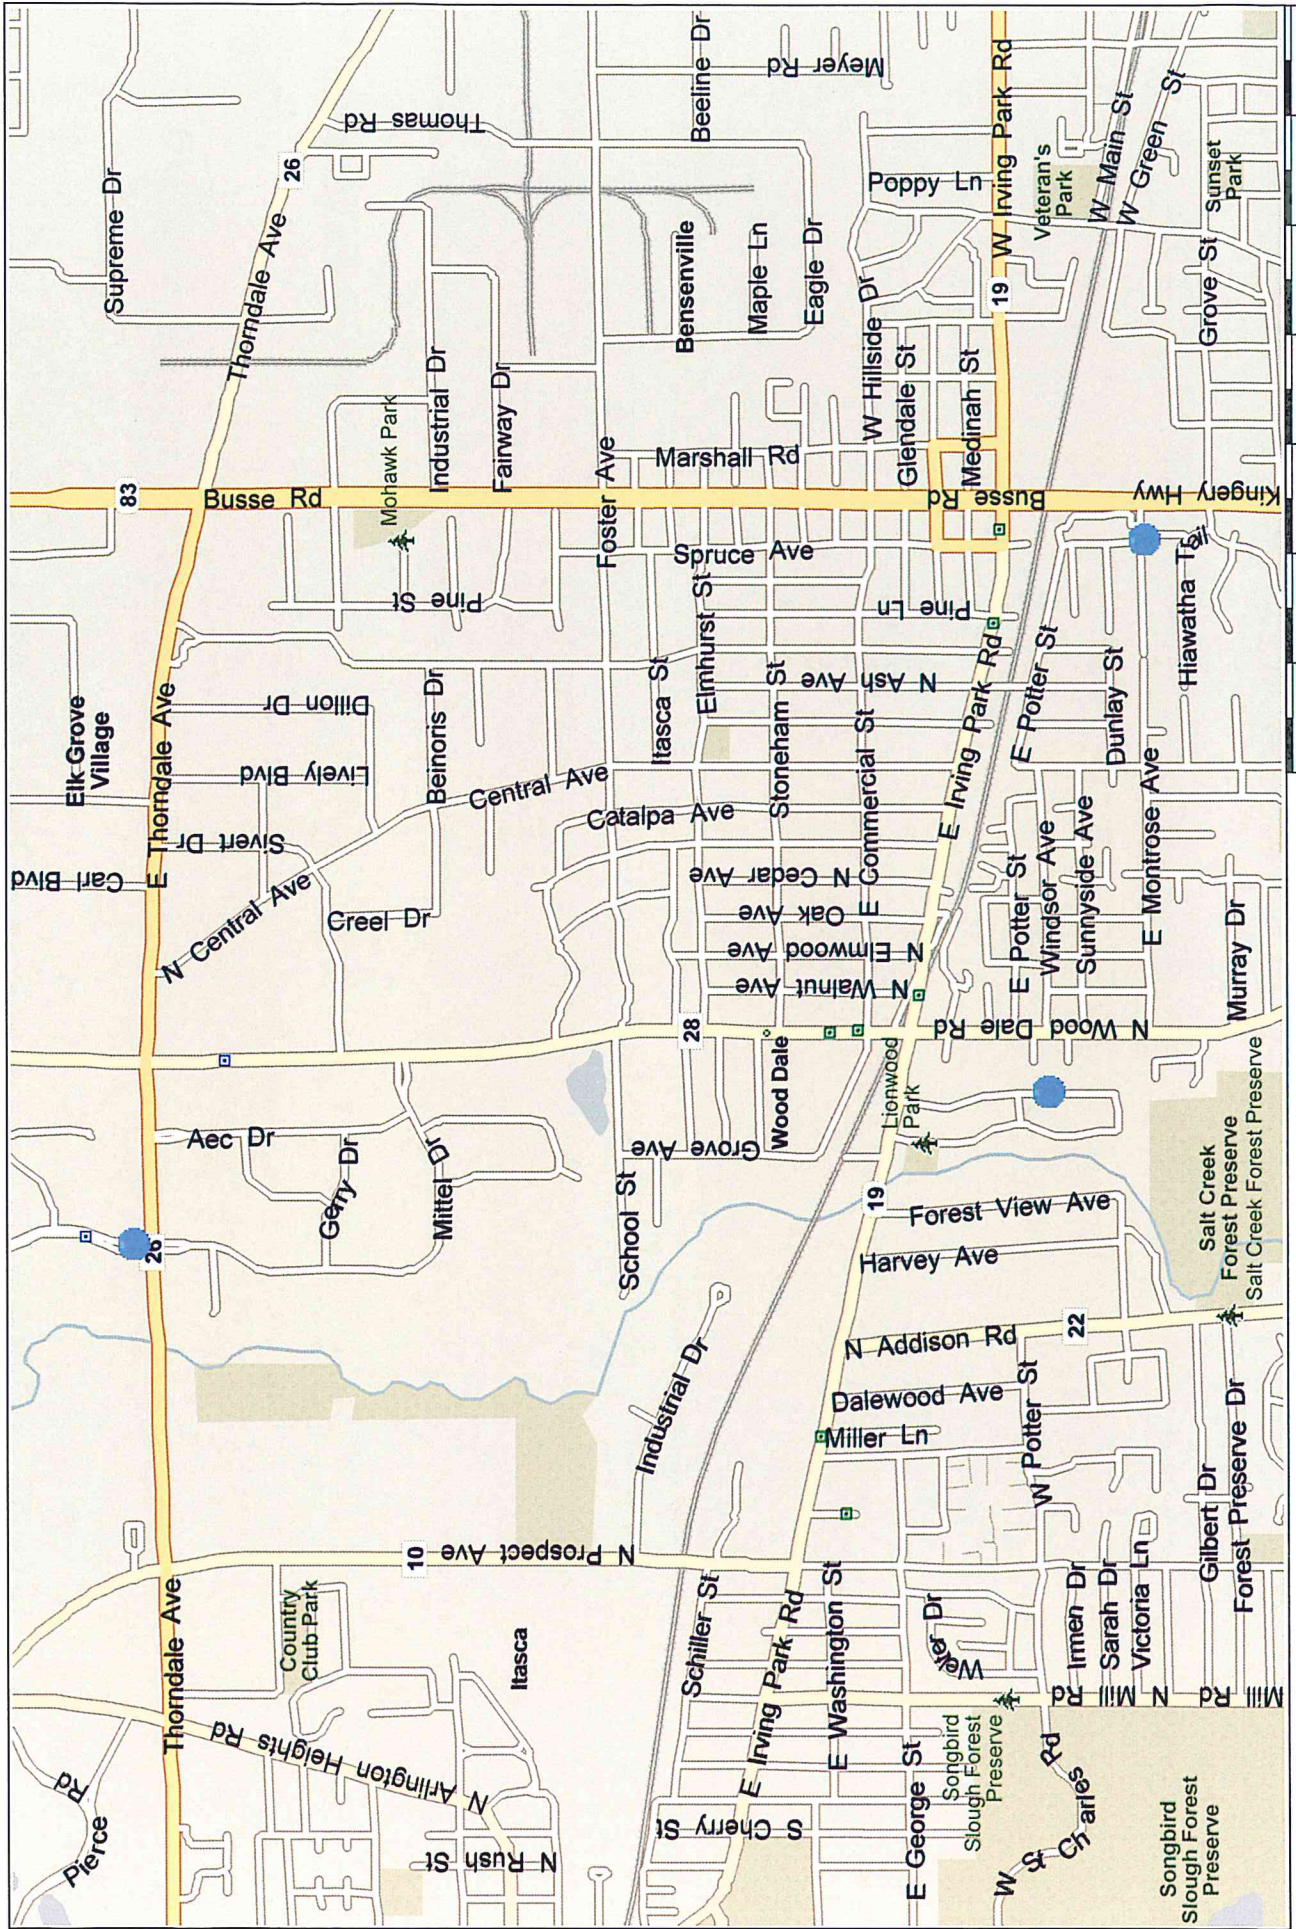

MOTOR VEHICLE THEFTS JANUARY - APRIL 2013

During the months of **January - April 2013**, the Wood Dale Police Department handled **3 THEFT of MOTOR VEHICLE** reports.

0% of the cases occurred on the **First shift** (11pm-7am)

100% of the cases occurred on the **Second shift** (7am-3pm)

0% of the cases occurred on the **Third shift** (3pm-11pm)

REPORT #13	DATE	LOCATION	TIME	ZONE	WATCH
488	1/9/2013	120 S Spruce	11:31pm	Residential	2
944	1/18/2013	1221 N Mittel	10:23am	Industrial	2
1512	1/29/2013	173 N Oakwood	8:09am	Residential	2

MOTOR VEHICLE THEFTS JANUARY - APRIL 2013

FIRST SHIFT 11pm - 7am   SECOND SHIFT 7am - 3pm   THIRD SHIFT 3pm - 11pm