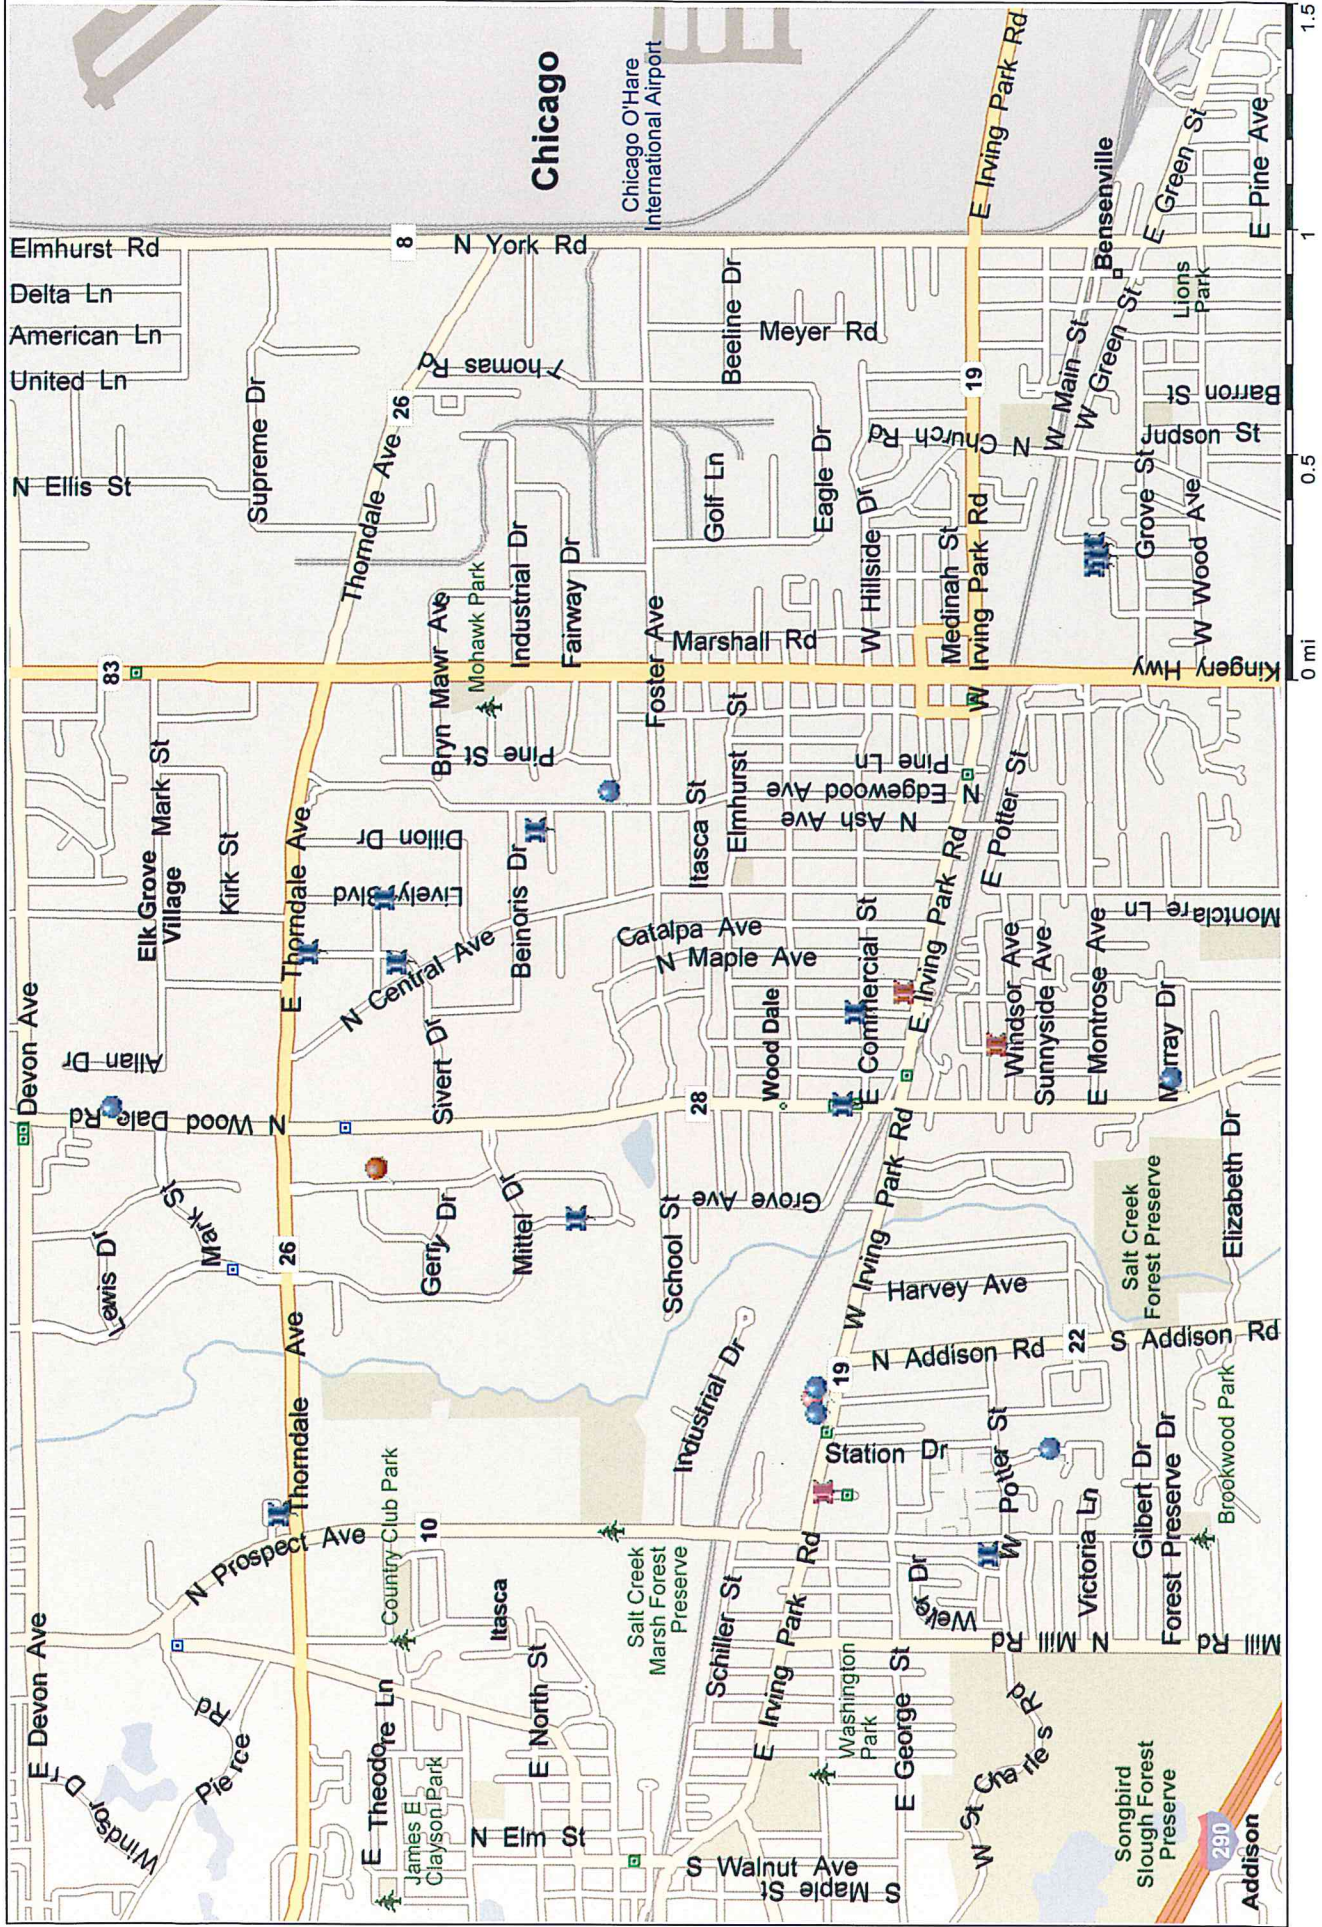

THEFT JANUARY - APRIL 2013

FIRST SHIFT 11pm - 7am

SECOND SHIFT 7am - 3pm

THIRD SHIFT 3pm - 11pm