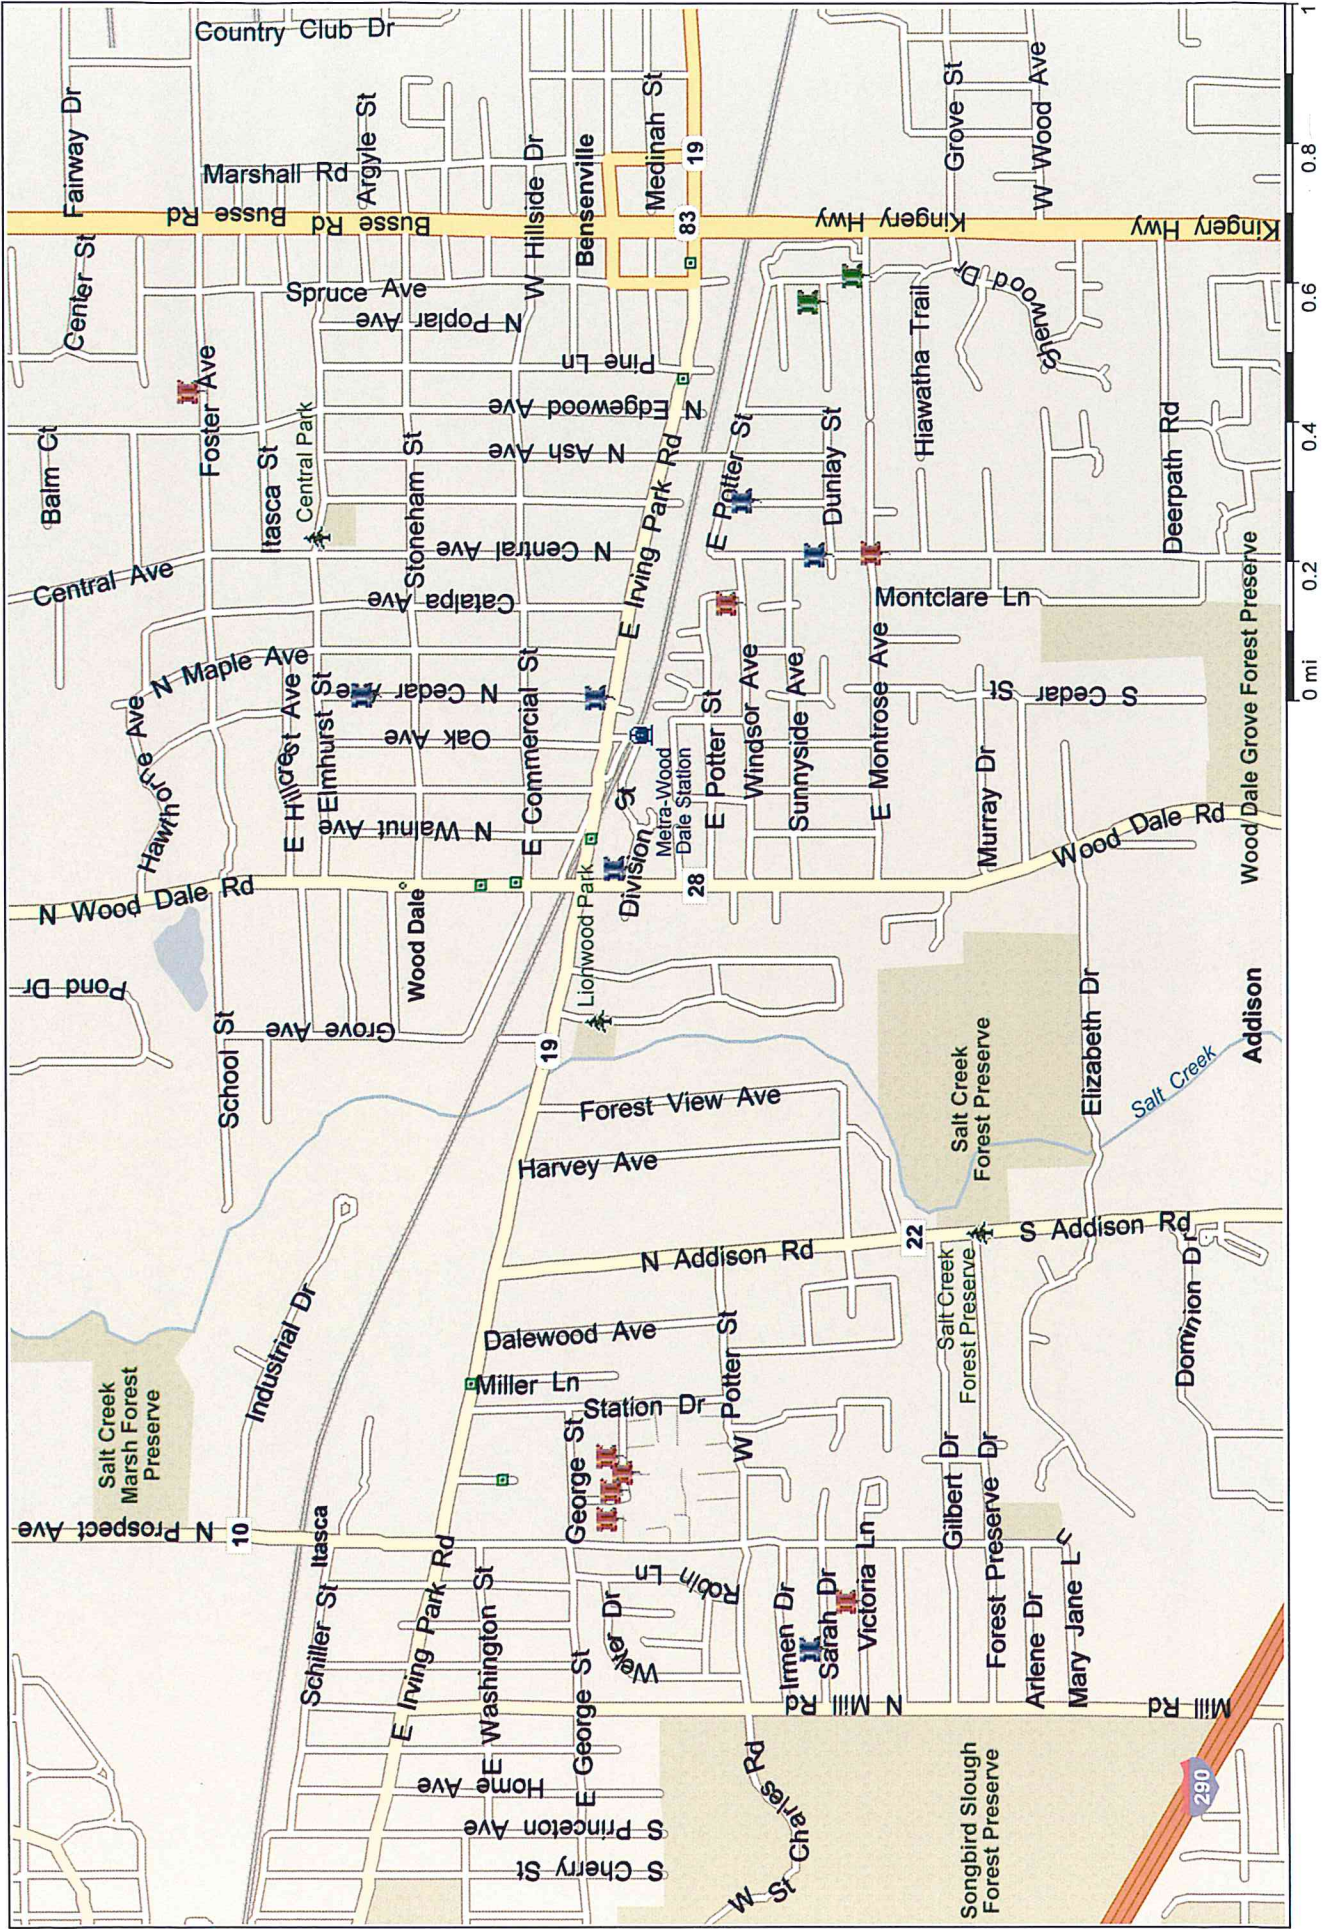

AGGRAVATED BATTERY JANUARY - APRIL 2013

FIRST SHIFT 11pm - 7am   SECOND SHIFT 7am - 3pm   THIRD SHIFT 3pm - 11pm