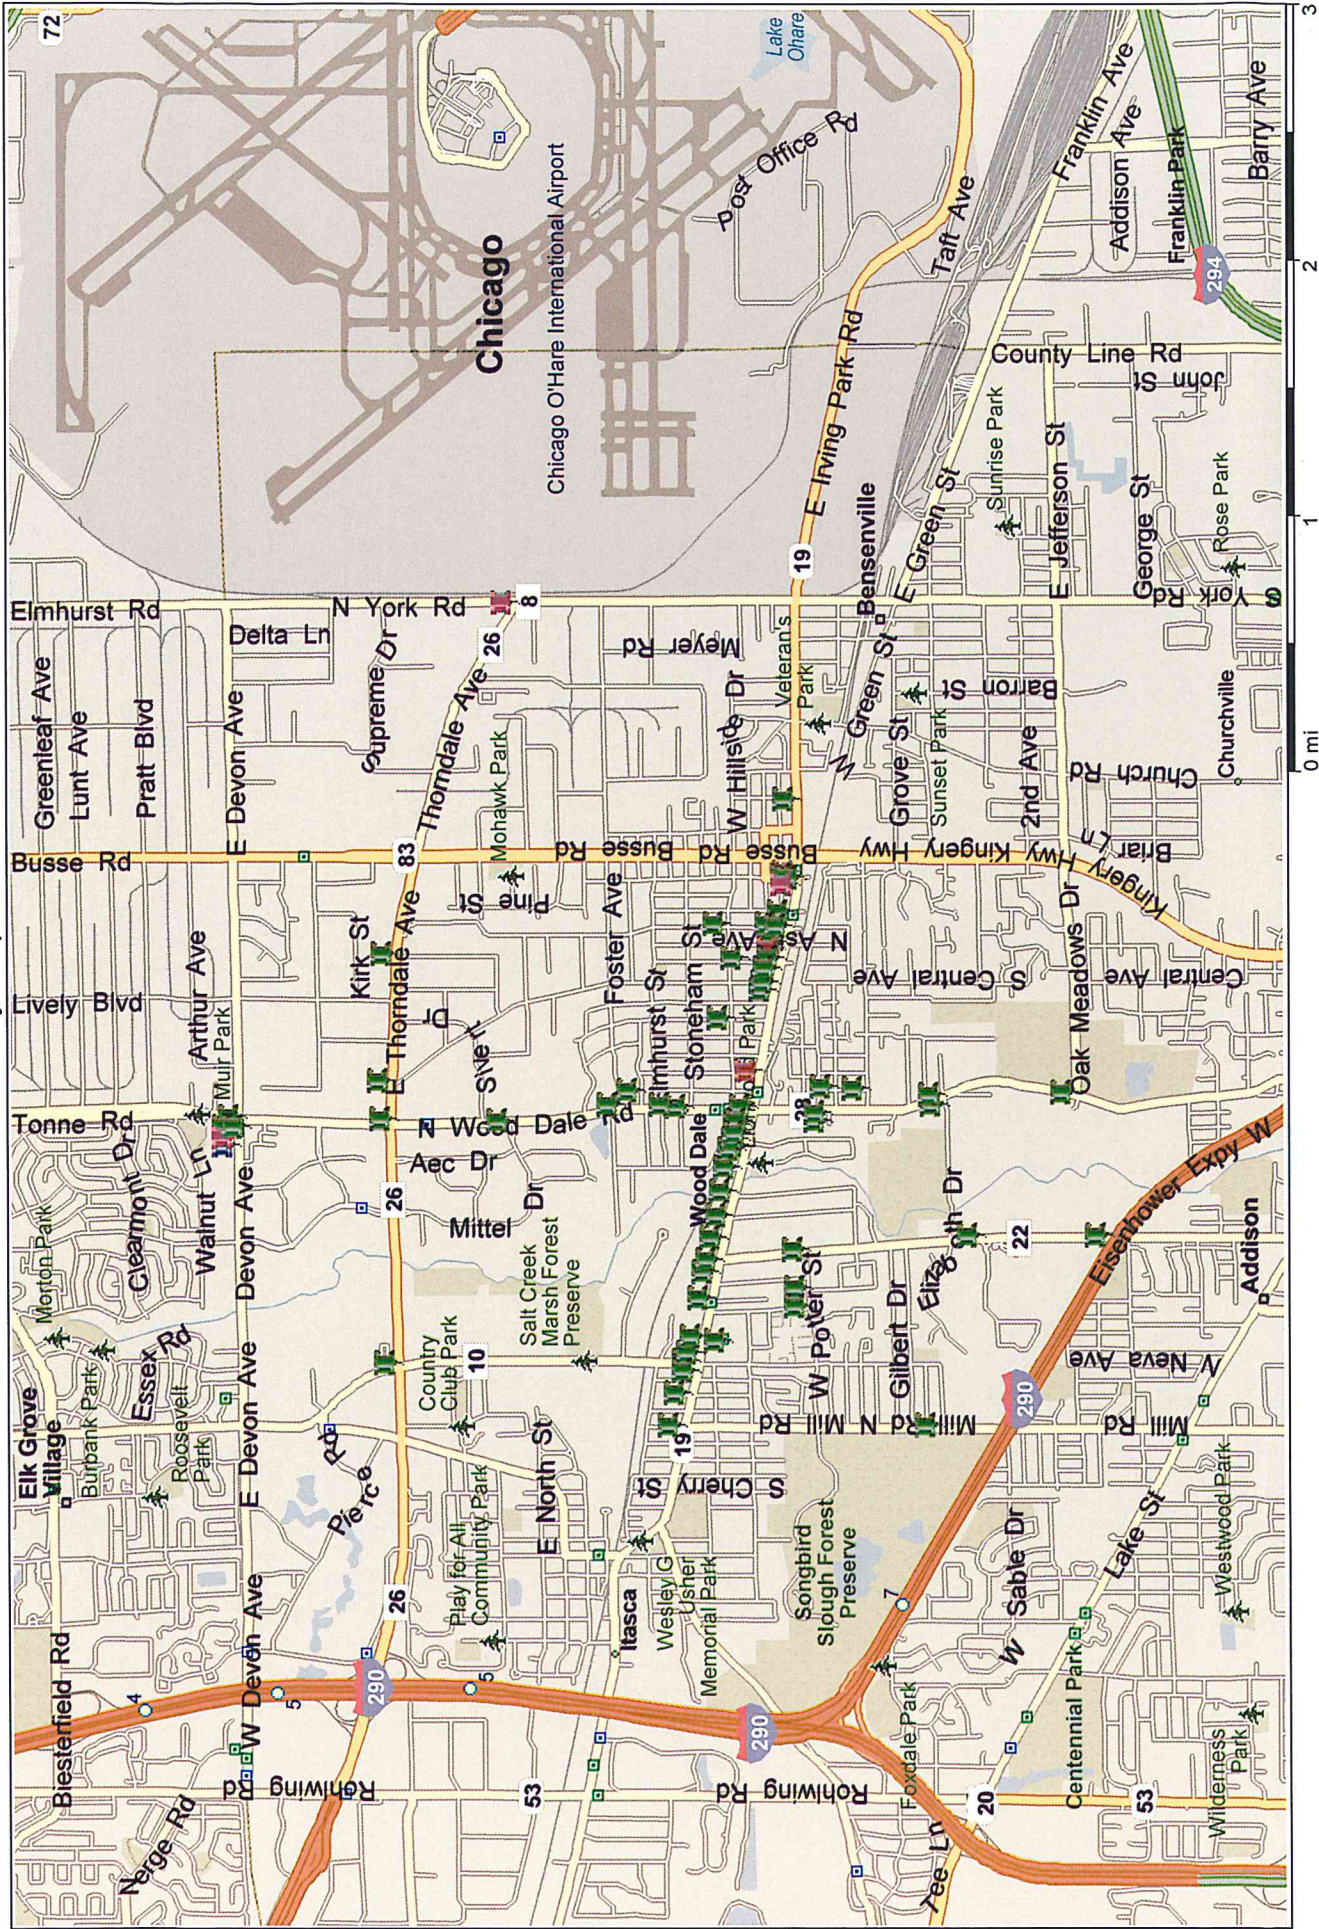

January - April 2013

FIRST SHIFT 11pm - 7am   SECOND SHIFT 7am - 3pm   THIRD SHIFT 3pm - 11pm