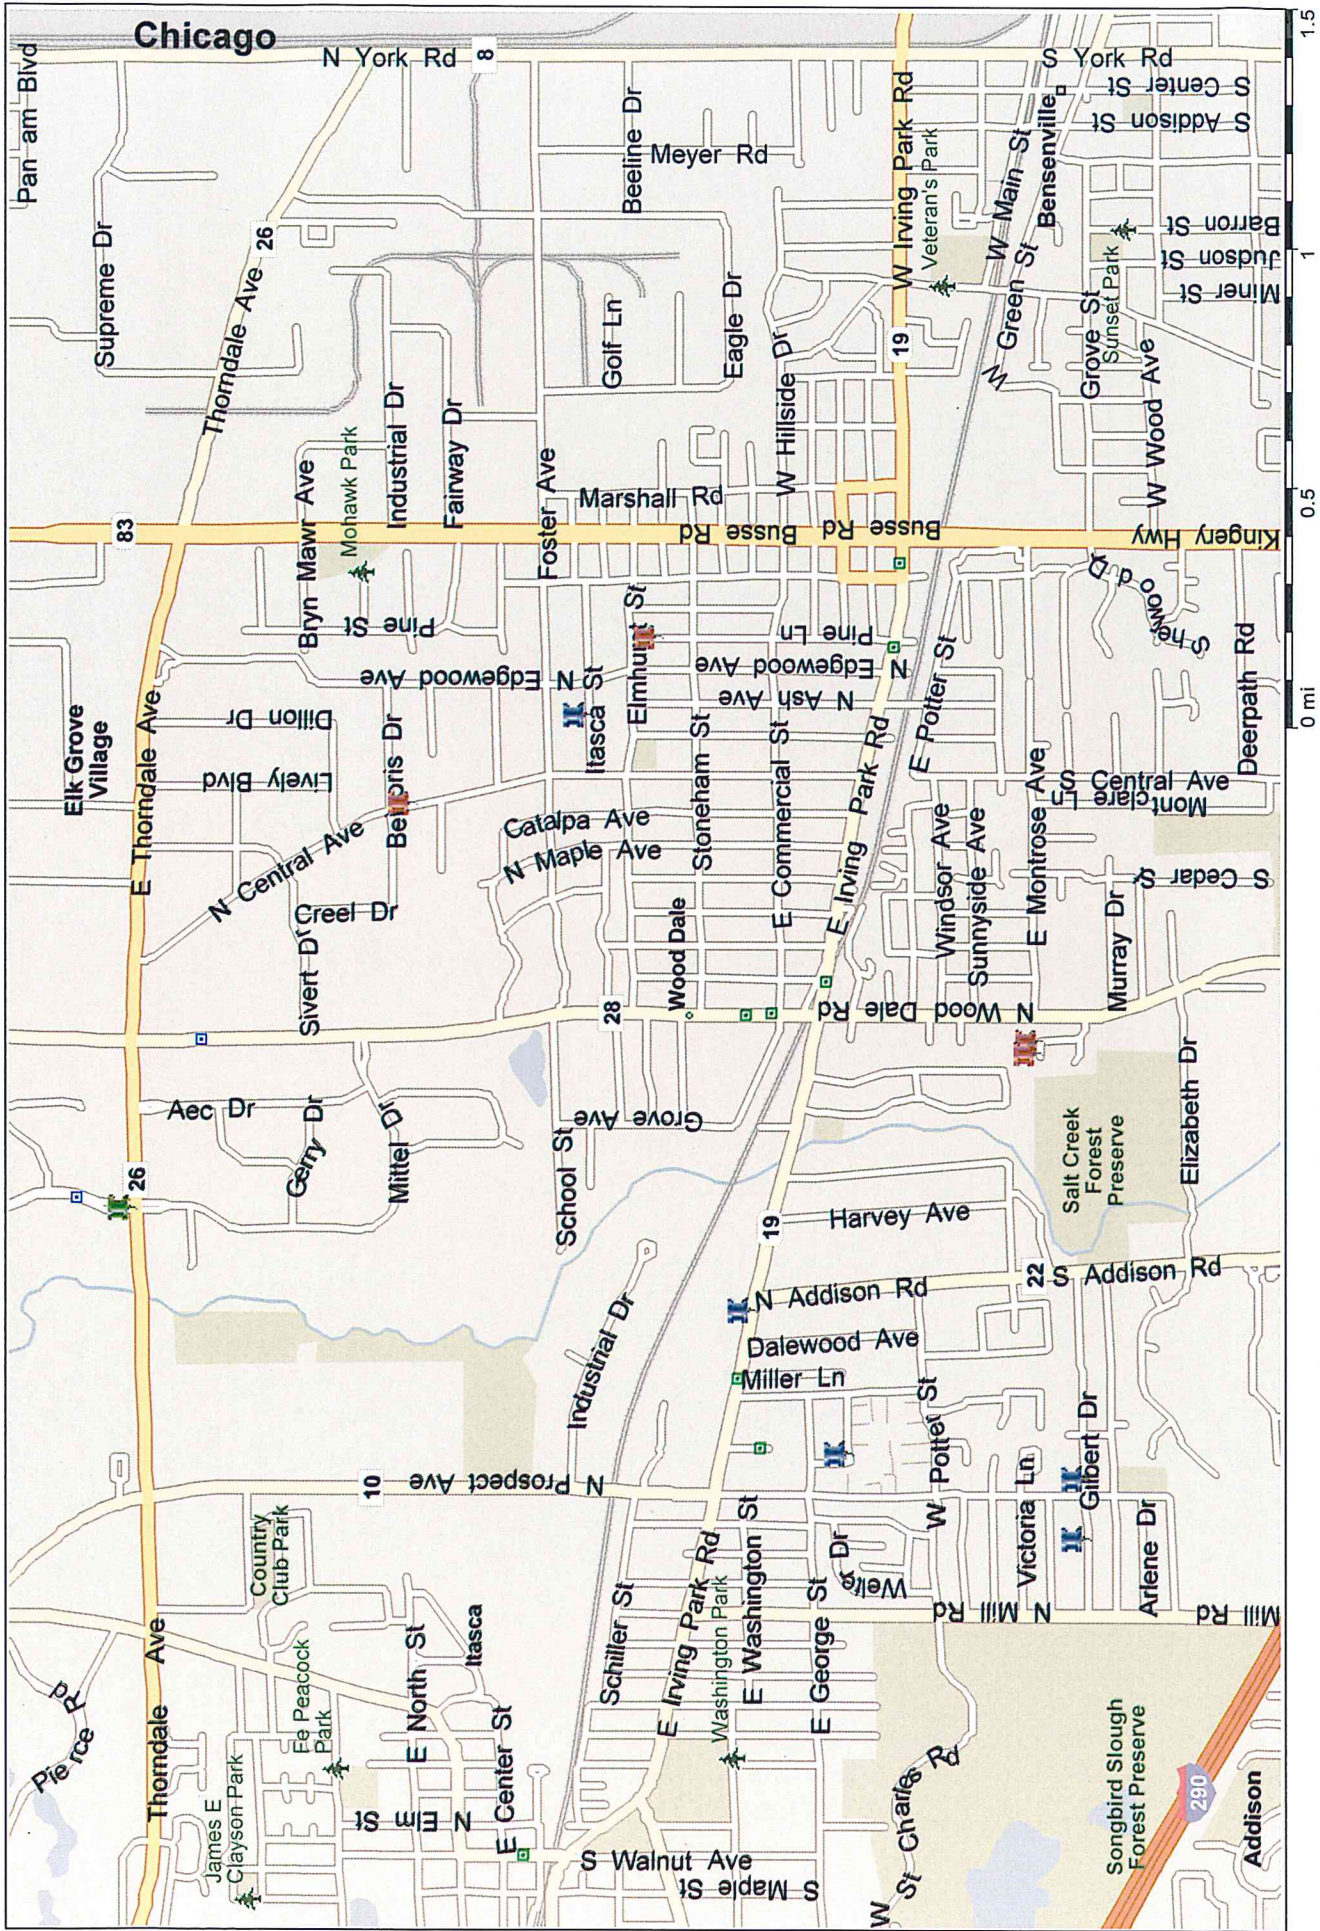

BURGLARY FROM MOTOR VEHICLE JANUARY - APRIL 2013

THIRD SHIFT 3pm - 11pm

SECOND SHIFT 7am - 3pm

FIRST SHIFT 11pm - 7am

All rights reserved. <http://www.miltonerickson.com/realstate/>