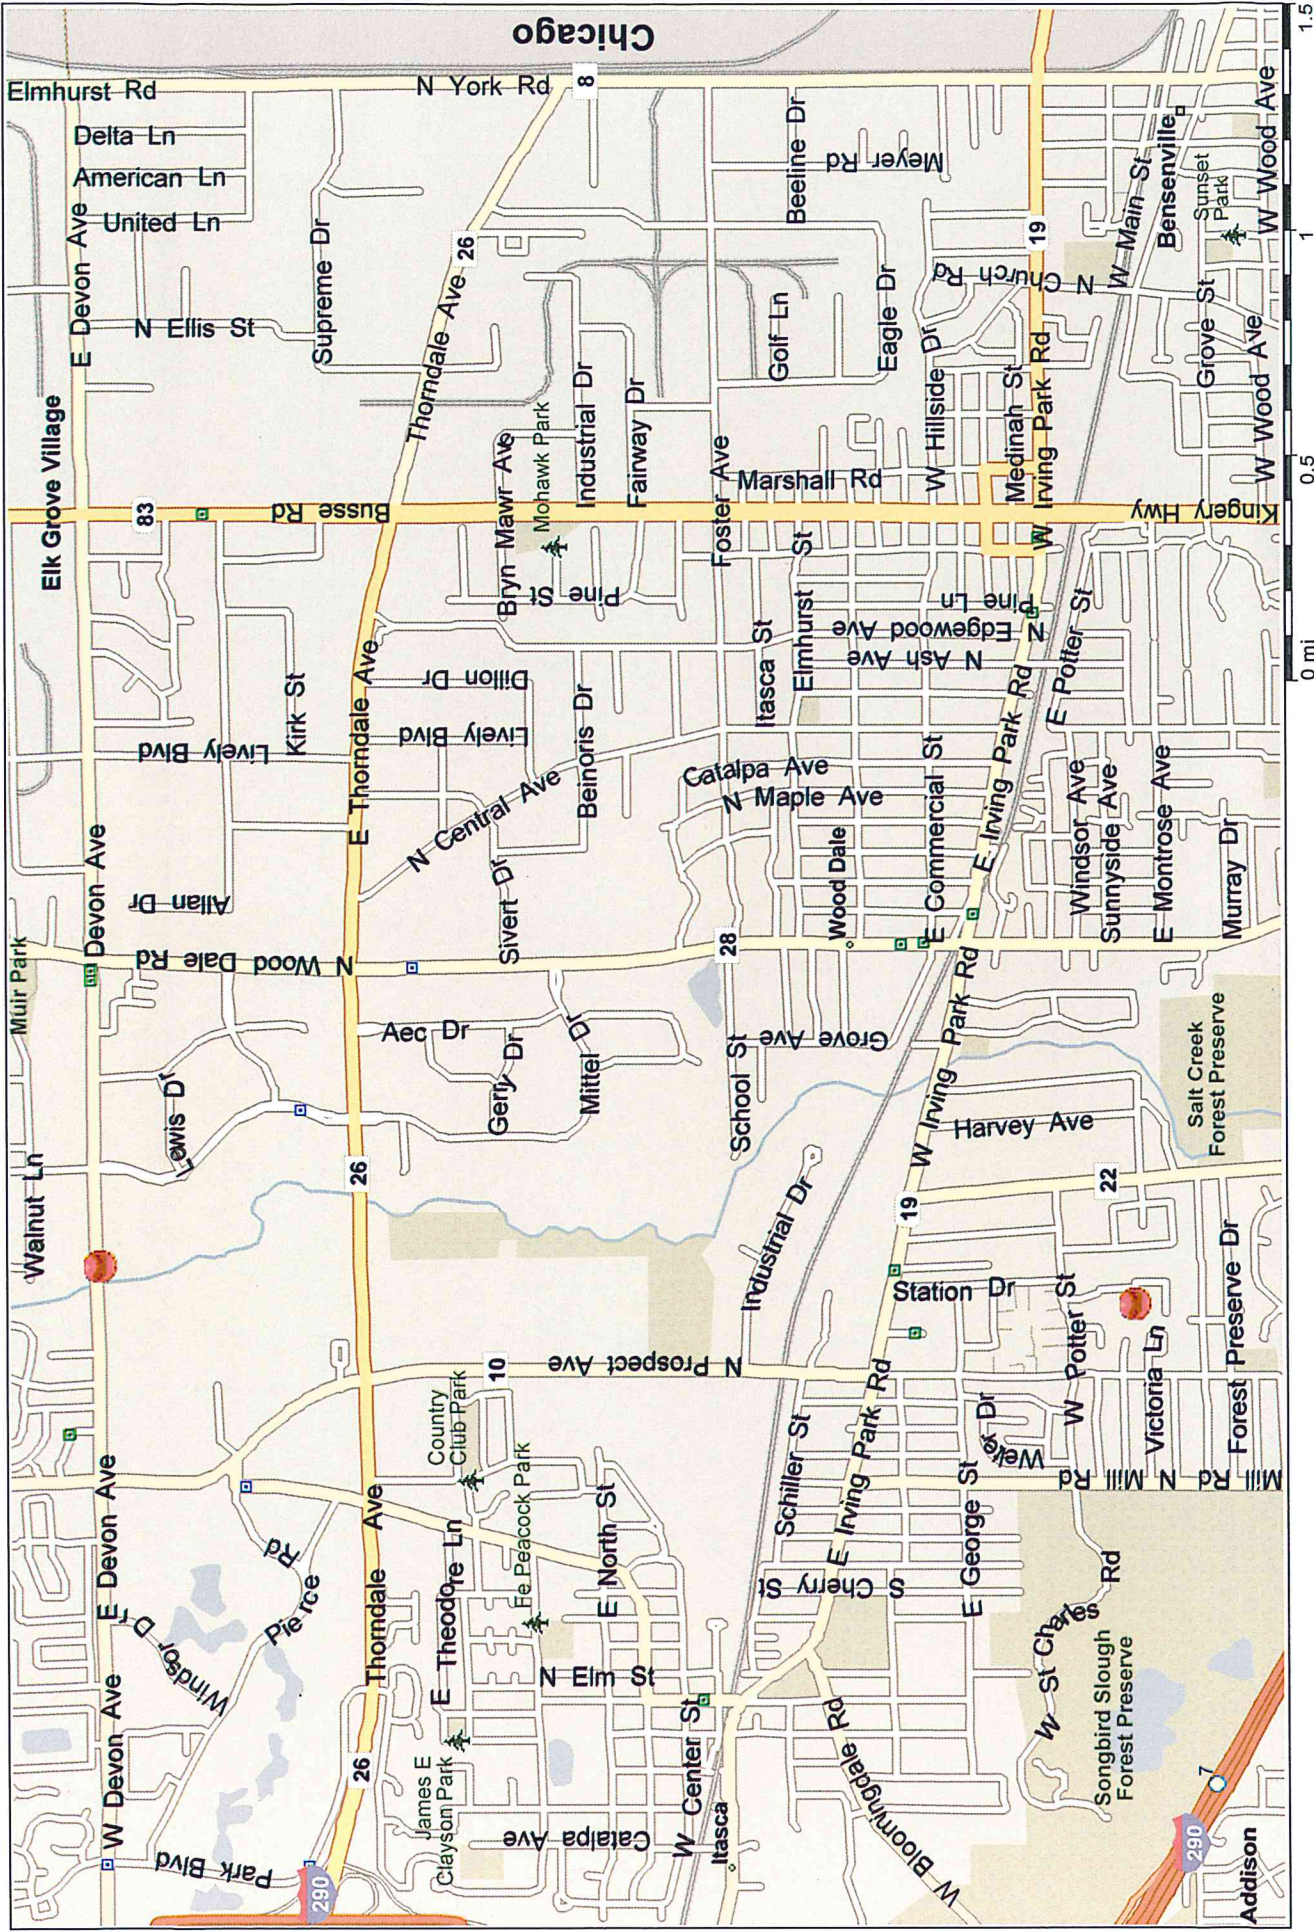

REPORT #13	DATE	LOCATION	TIME	WATCH
2472	2/15/2013	130 W Devon	3:27pm	3
2474	2/15/2013	472 W Jeanne	5:58pm	3

ROBBERY JANUARY - APRIL 2013

FIRST SHIFT 11pm - 7am SECOND SHIFT 7am - 3pm THIRD SHIFT 3pm - 11pm