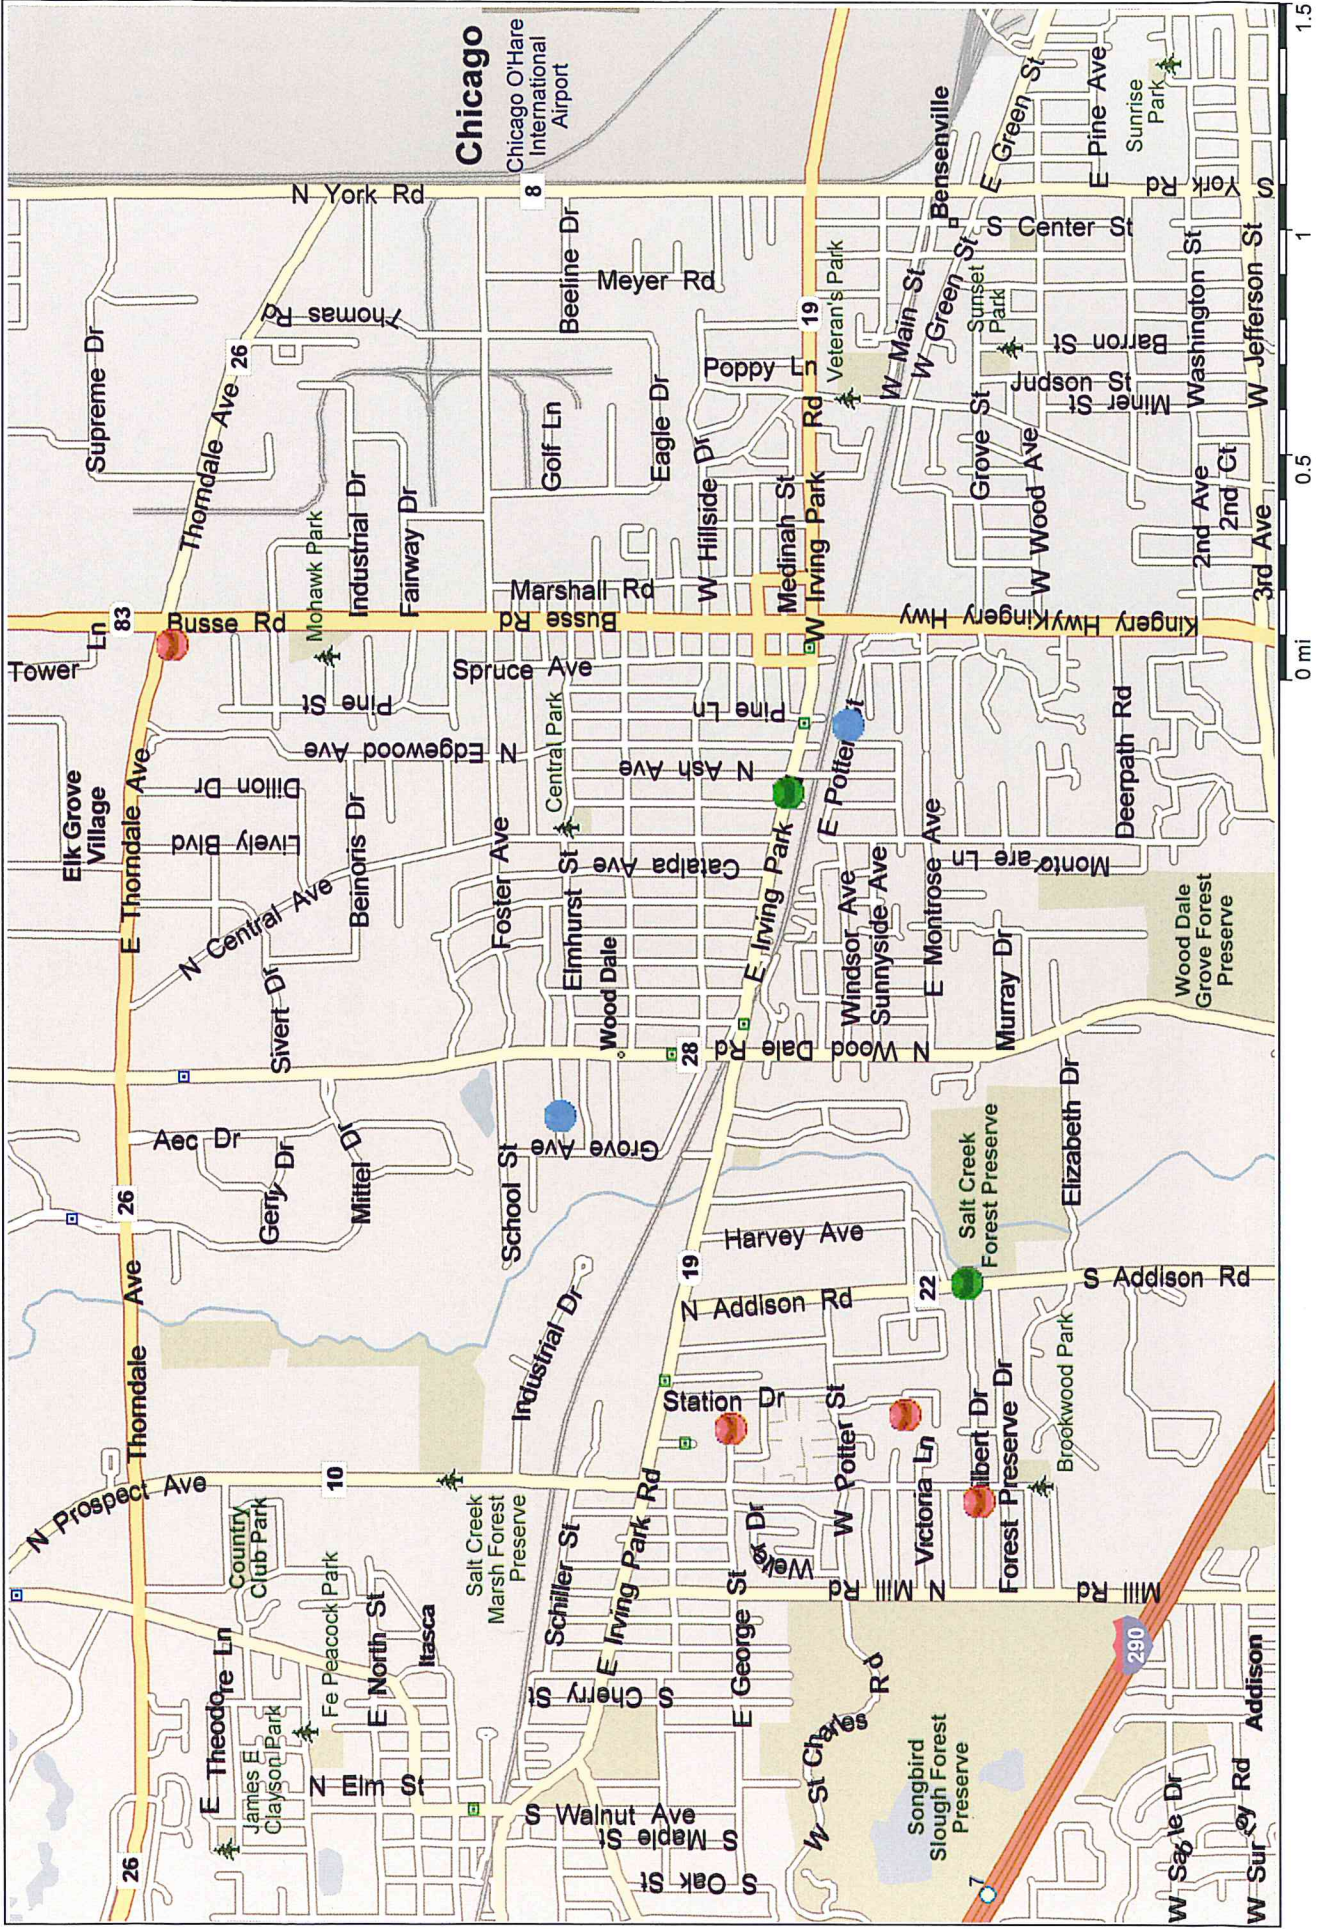

AGGRAVATED BATTERY/ASSAULT CASES September - December 2013

FIRST SHIFT 11pm - 7am   SECOND SHIFT 7am - 3pm   THIRD SHIFT 3pm - 11pm