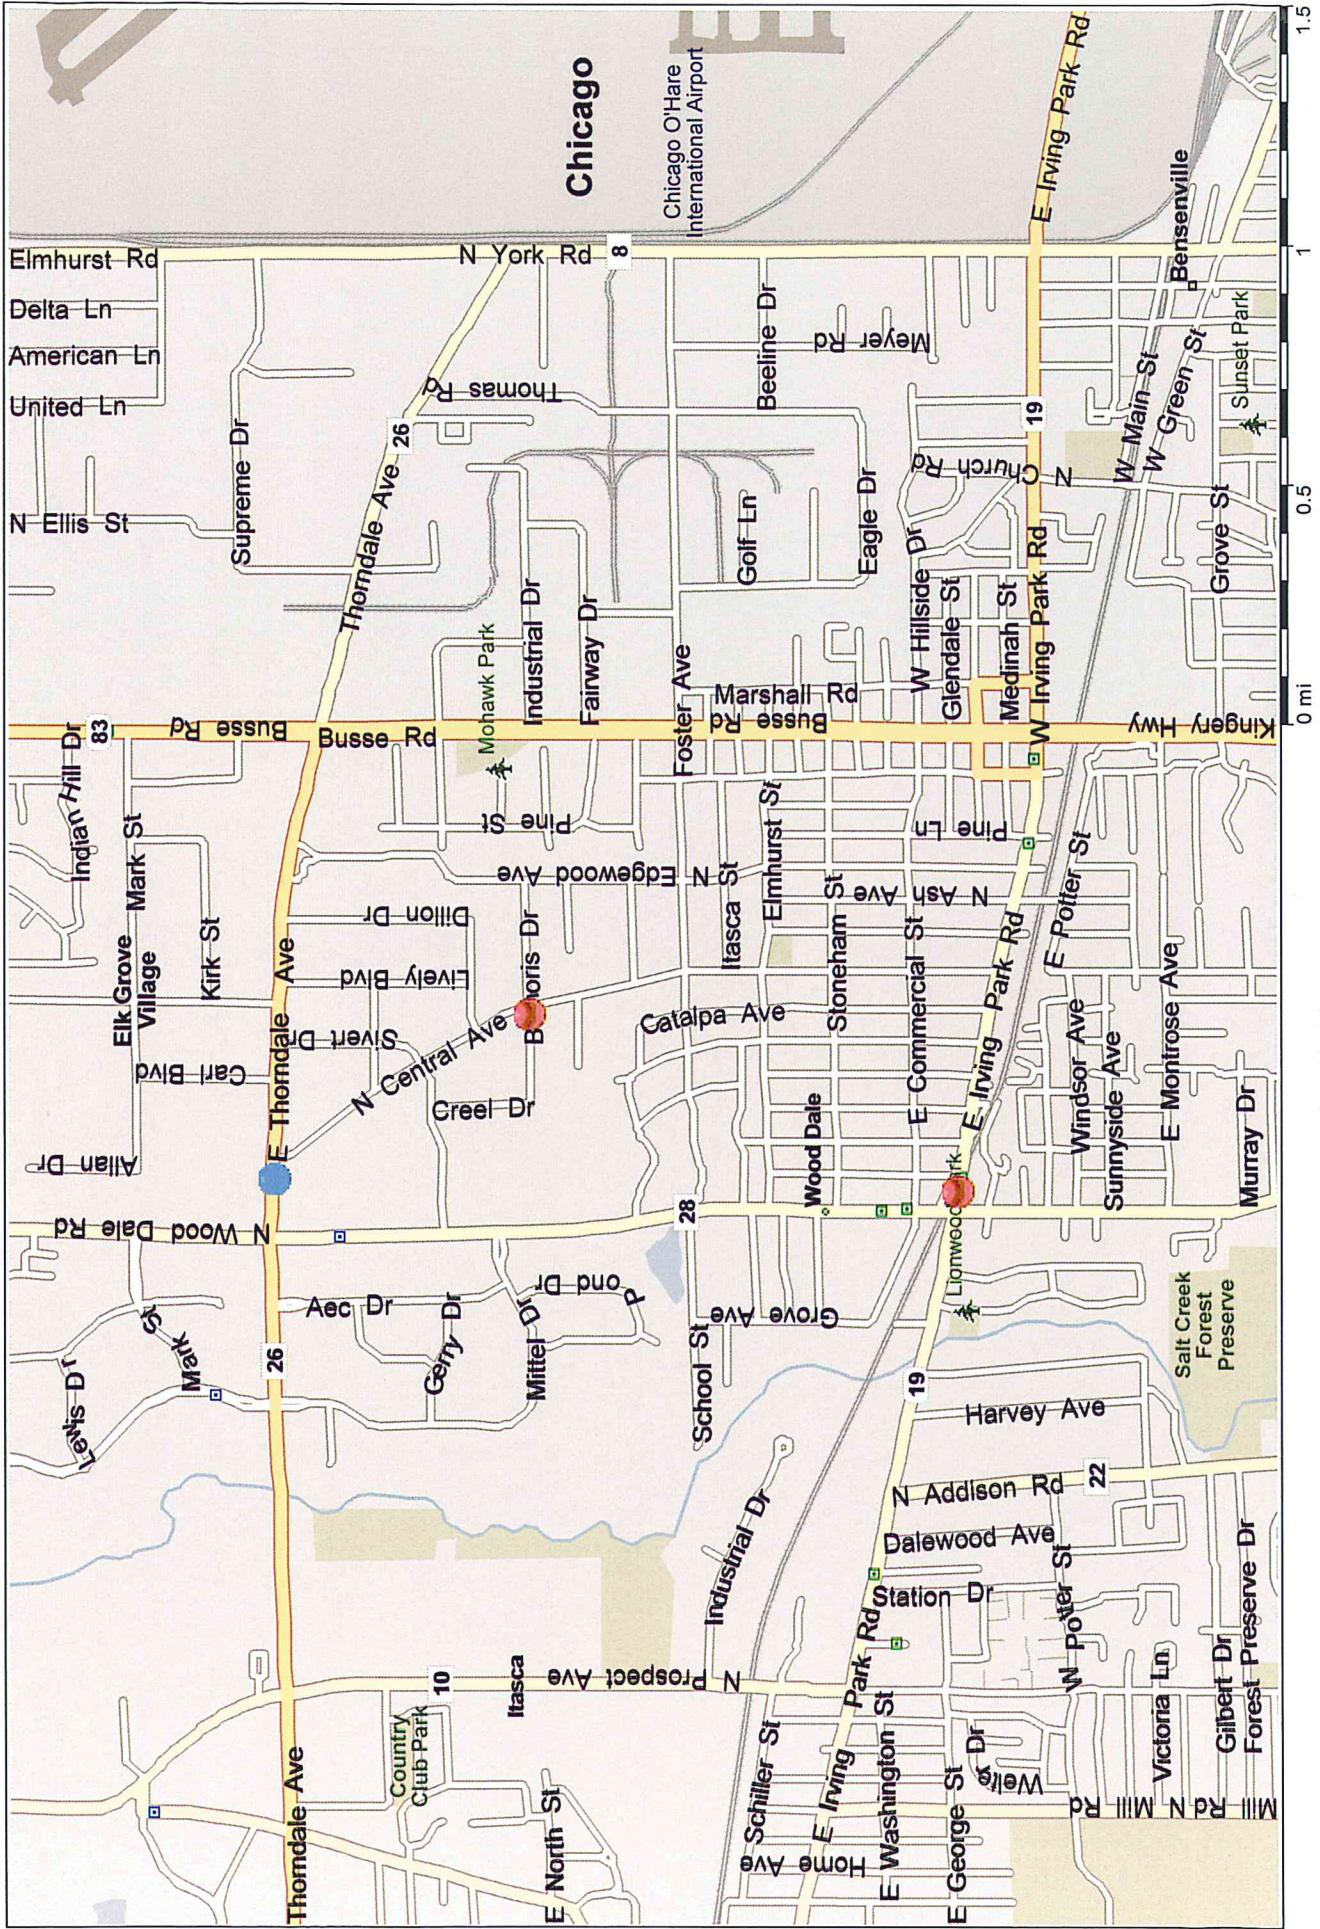

MOTOR VEHICLE THEFTS September - December 2013

FIRST SHIFT 11pm - 7am   SECOND SHIFT 7am - 3pm   THIRD SHIFT 3pm - 11pm