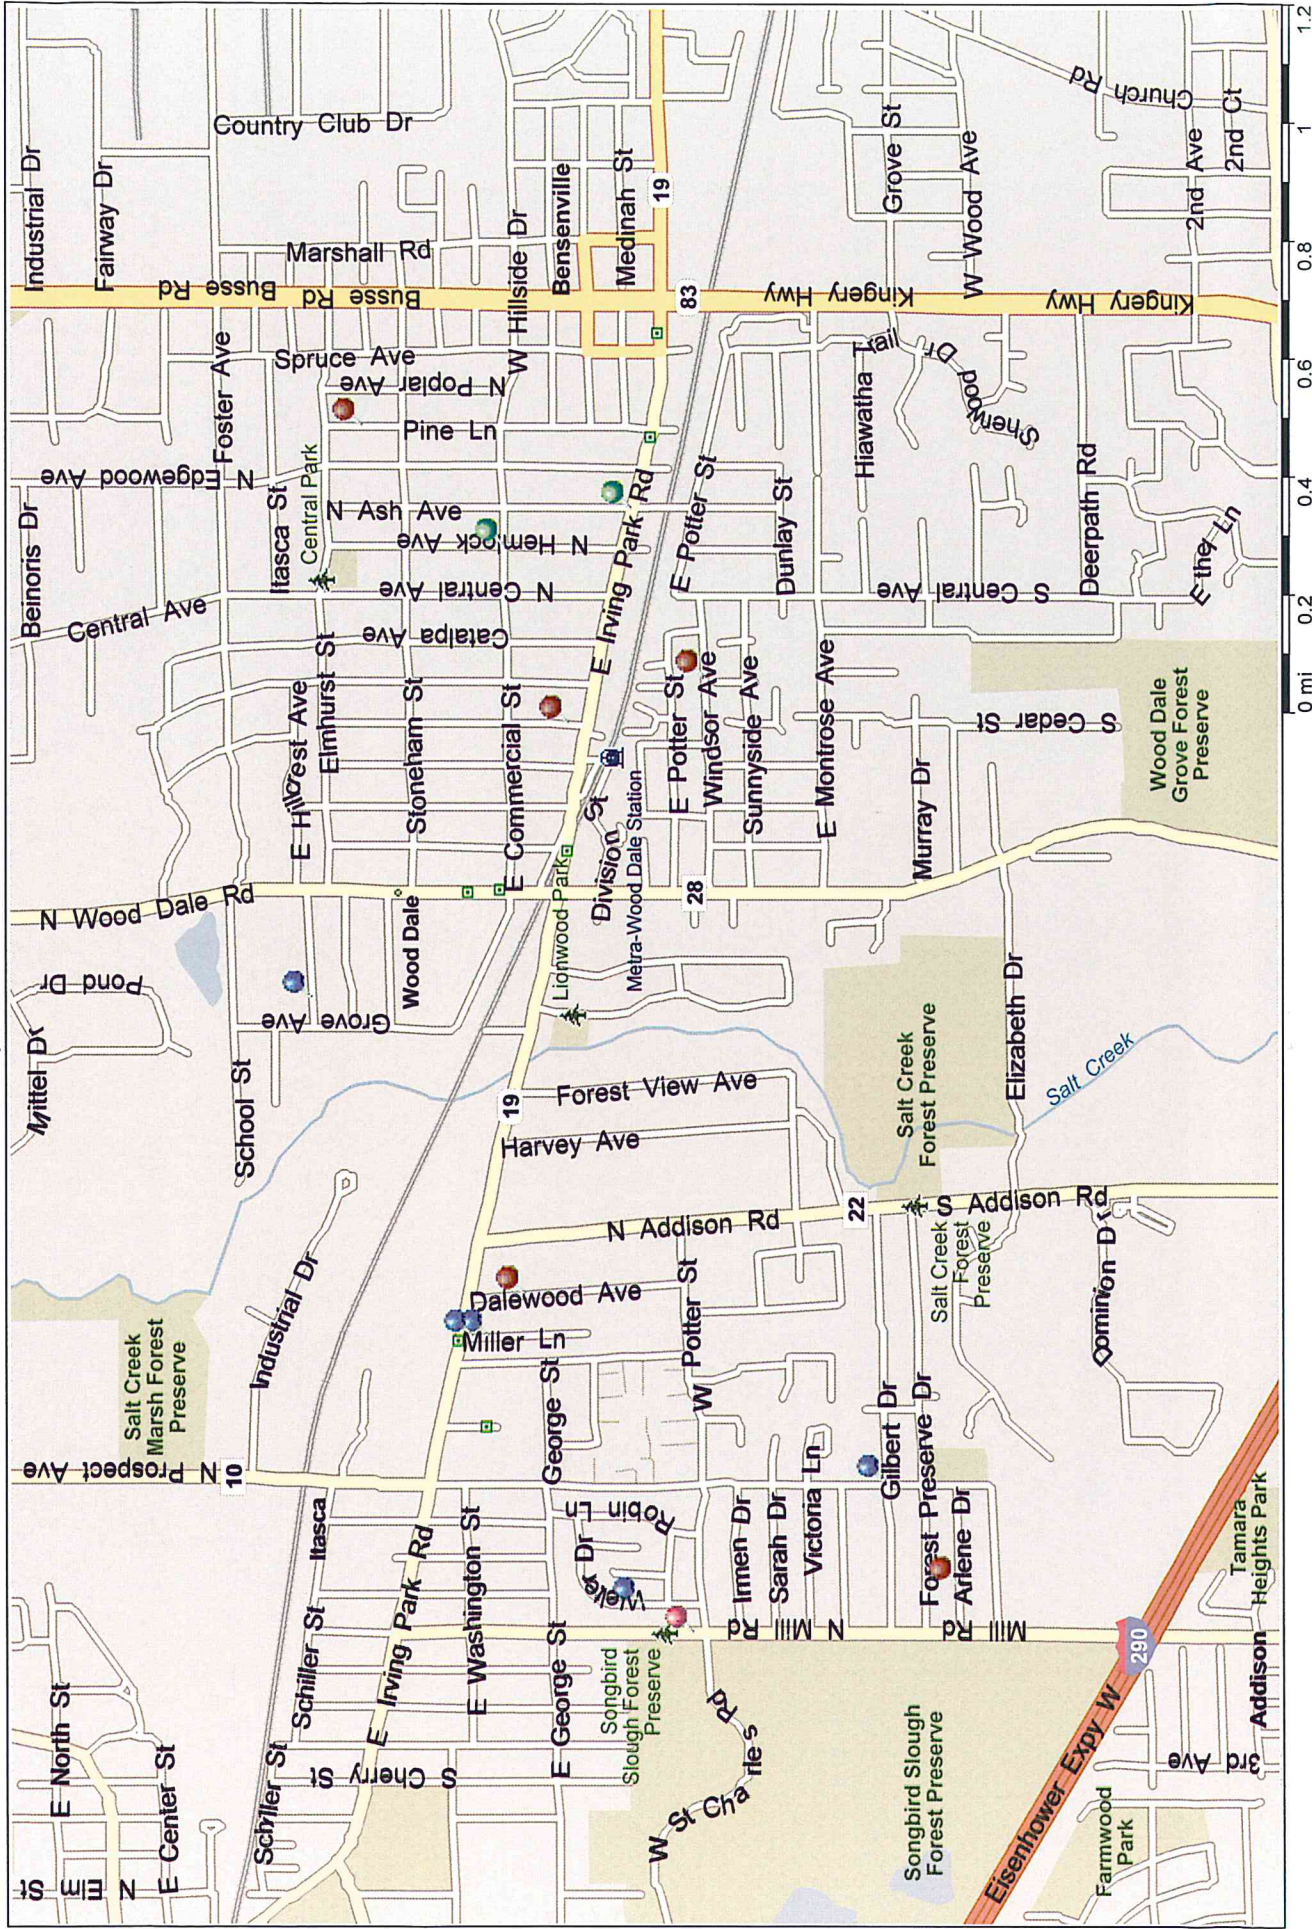

BURGLARY September - December 2013

FIRST SHIFT 11pm - 7am

SECOND SHIFT 7am - 3pm

THIRD SHIFT 3pm - 11pm