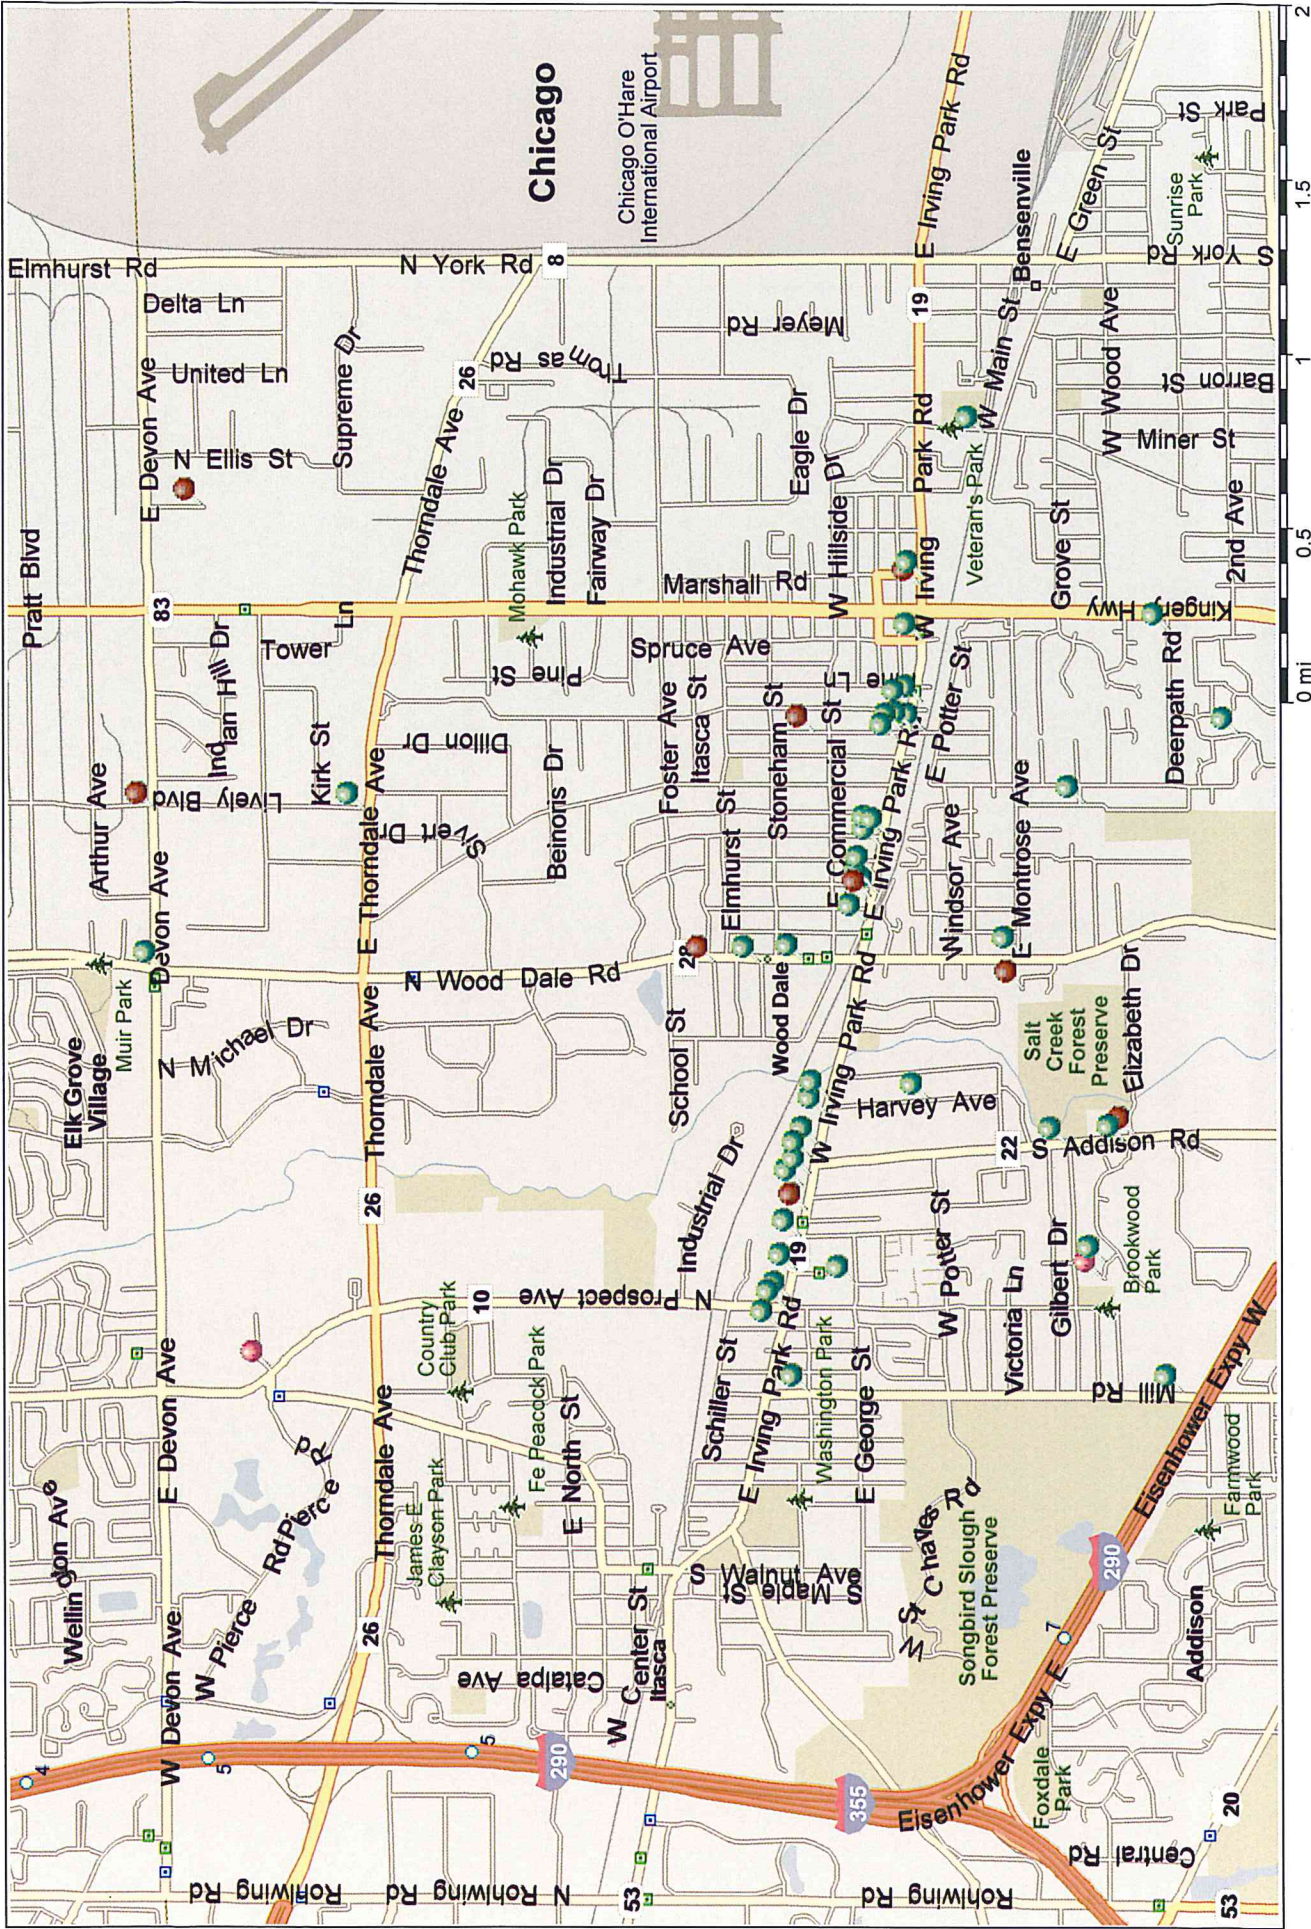

DUI September - December 2013

FIRST SHIFT 11pm - 7am   SECOND SHIFT 7am - 3pm   THIRD SHIFT 3pm - 11pm