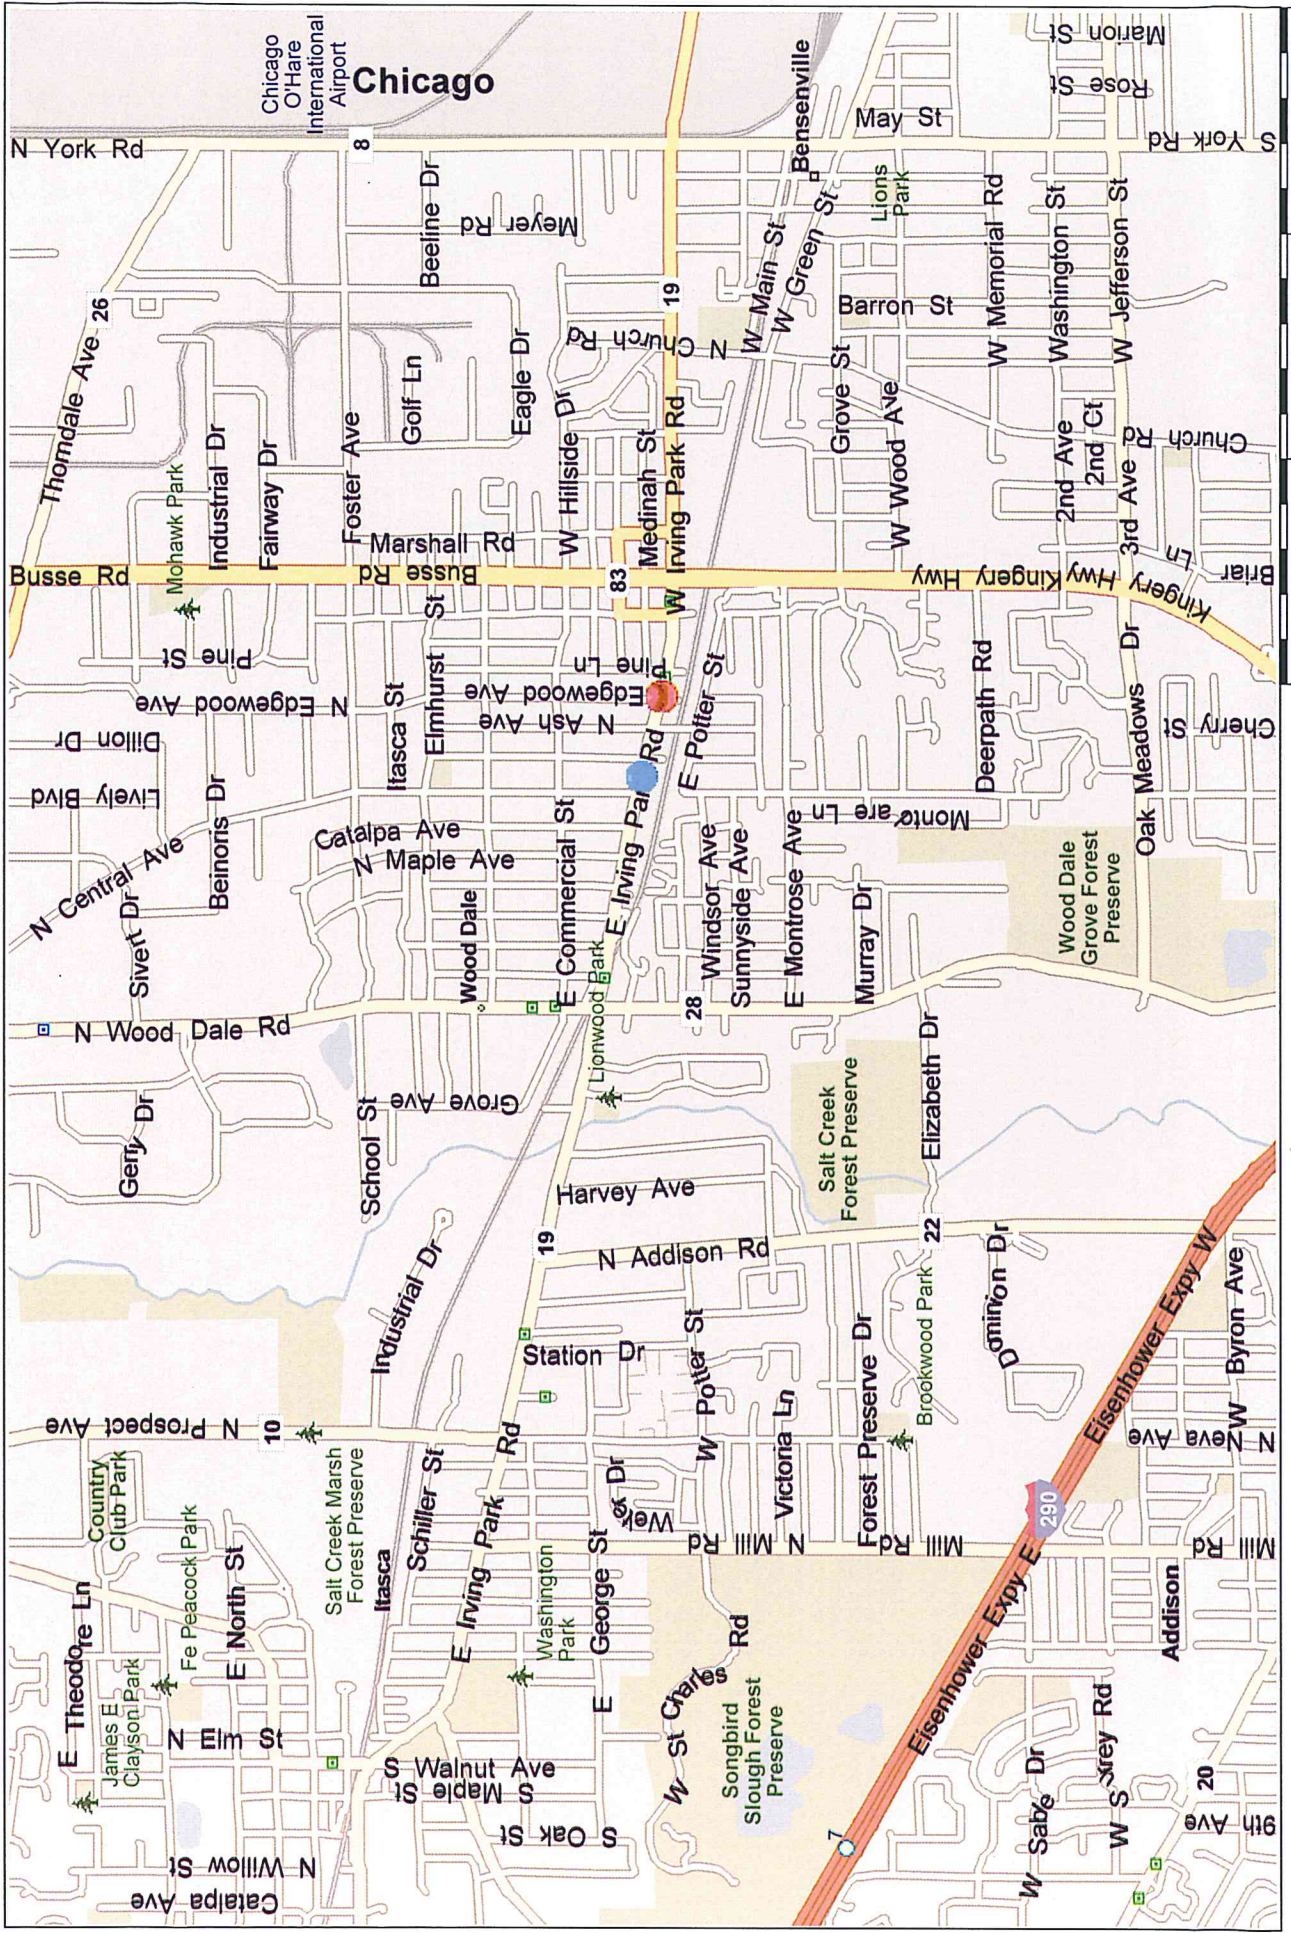

0% of the cases occurred in **Retail** areas
20% of the cases occurred in **Industrial** areas
80% of the cases occurred in **Residential** areas
0% of the cases occurred in **Municipal** areas

REPORT #13	DATE	LOCATION	TIME	ZONE	WATCH
13365	9/9/2013	271 Mill	1:57pm	Residential	2
13716	9/16/2013	397 E Elmhurst	2:26pm	Residential	2
13854	9/19/2013	419 Pine	5:18am	Residential	1
13966	9/21/2013	Potter/Station	2:35am	Residential	1
14199	9/25/2013	404 Irving Pk Rd	10:04pm	Residential	3
14200	9/25/2013	Juliann/Potter	11:03pm	Residential	2
14212	9/26/2013	433 N Catalpa	7:25am	Residential	2
14704	10/5/2013	337 N Walnut	6:39am	Residential	1
14738	10/5/2013	362 E Itasca	7:10pm	Residential	3
14988	10/10/2013	243 Apollo	3:47pm	Residential	3
15507	10/21/2013	429 N Ash	8:18am	Residential	2
16779	11/14/2013	911 N Lively	8:29am	Industrial	2
17375	11/25/2013	647 N Central	1:02pm	Industrial	2
17555	11/29/2013	647 N Central	10:18am	Industrial	2
18710	12/22/2013	344 N Grove	5:07pm	Residential	3

REPORT #13	DATE	LOCATION	TIME	WATCH
16851	11/15/2013	333 E Irving Pk Rd	2:04pm	2
19064	12/30/2013	419 E Irving Pk Rd	6:14pm	3

ROBBERY September - December 2013

FIRST SHIFT 11pm - 7am

SECOND SHIFT 7am - 3pm