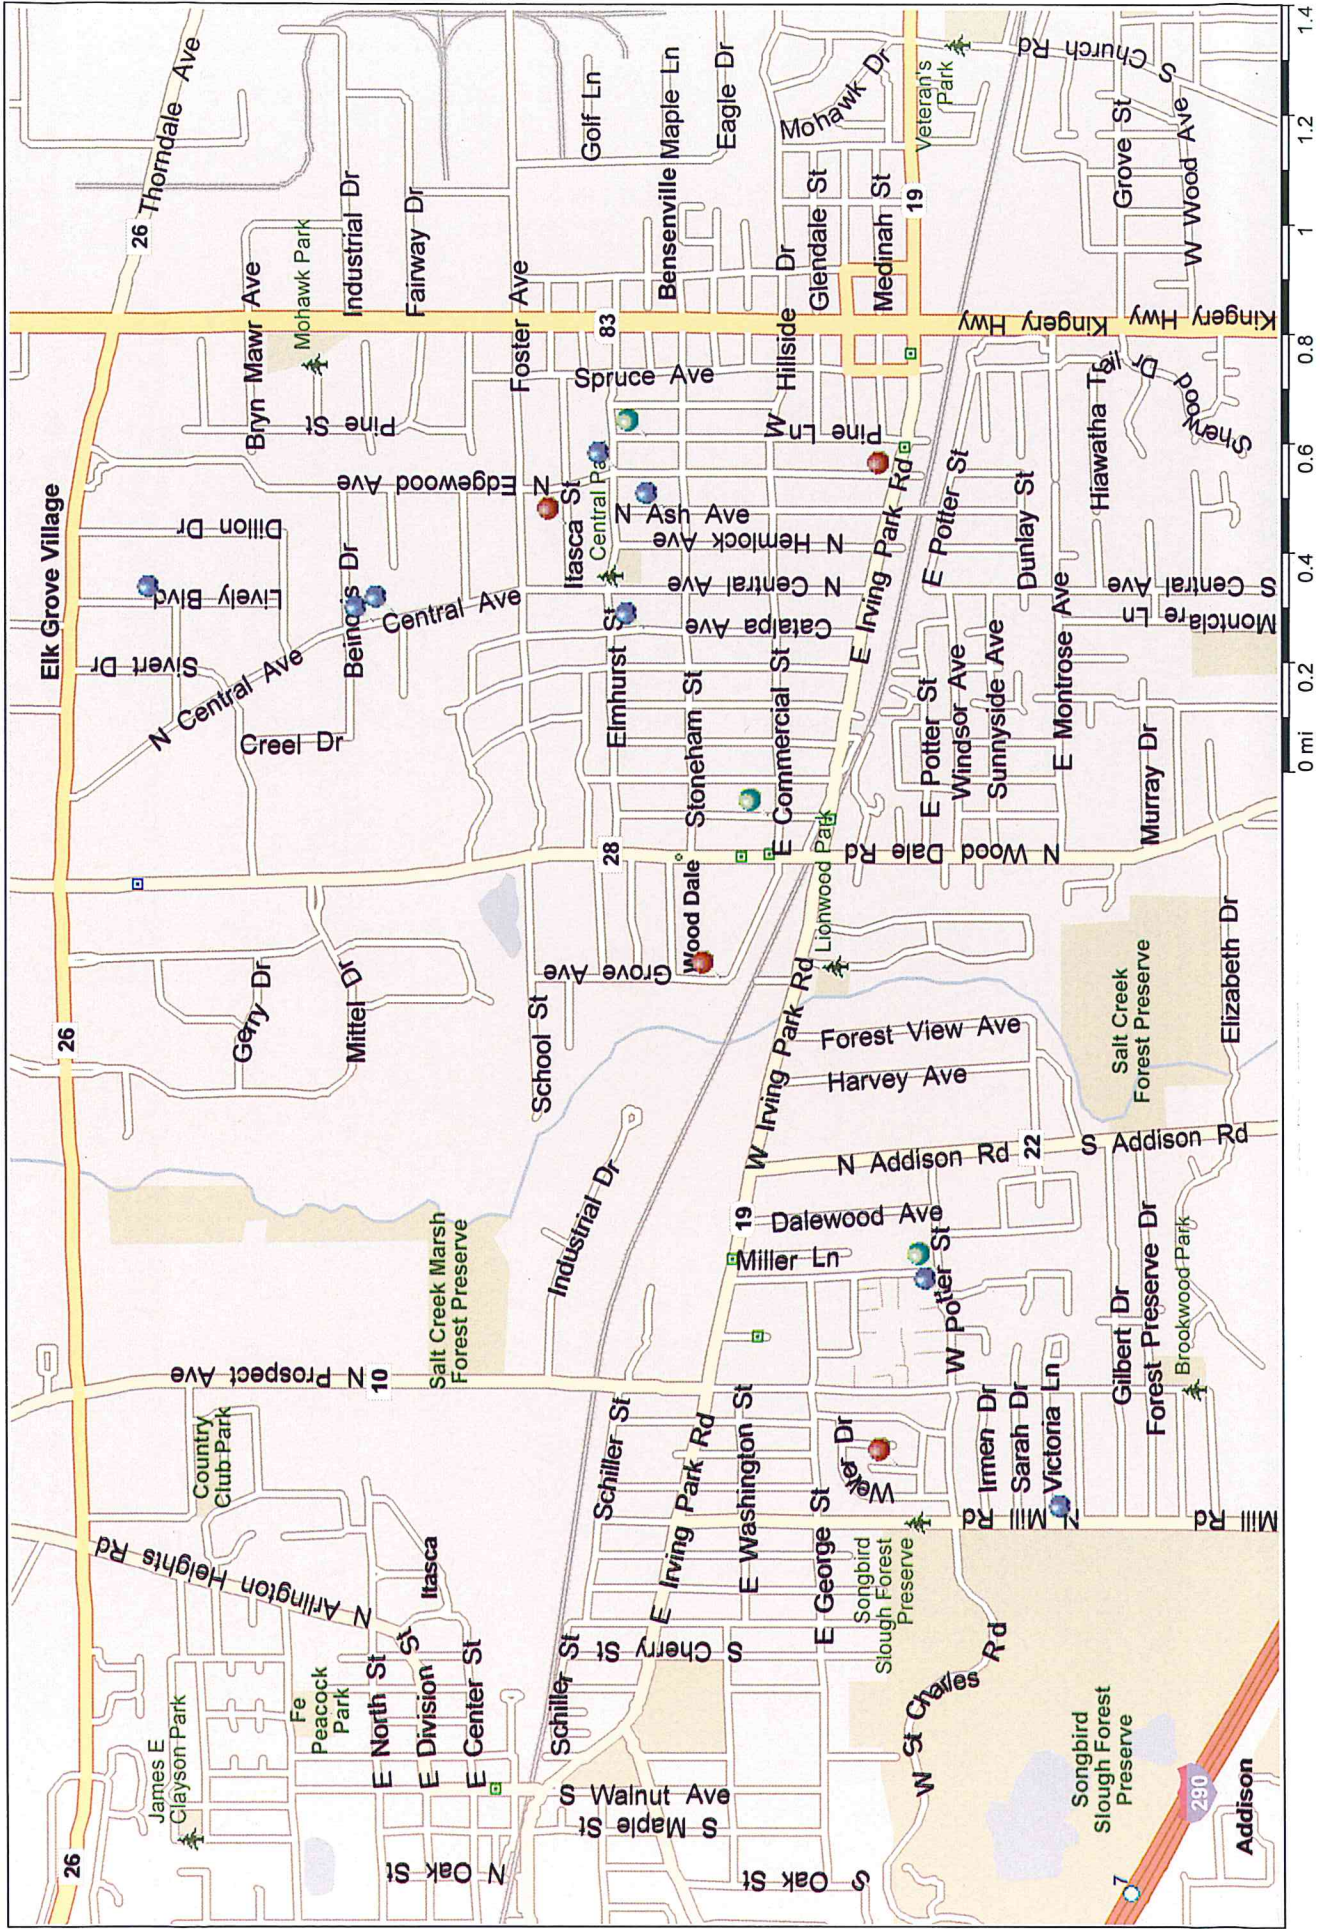

BURGLARY FROM MOTOR VEHICLE September - December 2013

FIRST SHIFT 11pm - 7am

SECOND SHIFT 7am - 3pm

THIRD SHIFT 3pm - 11pm